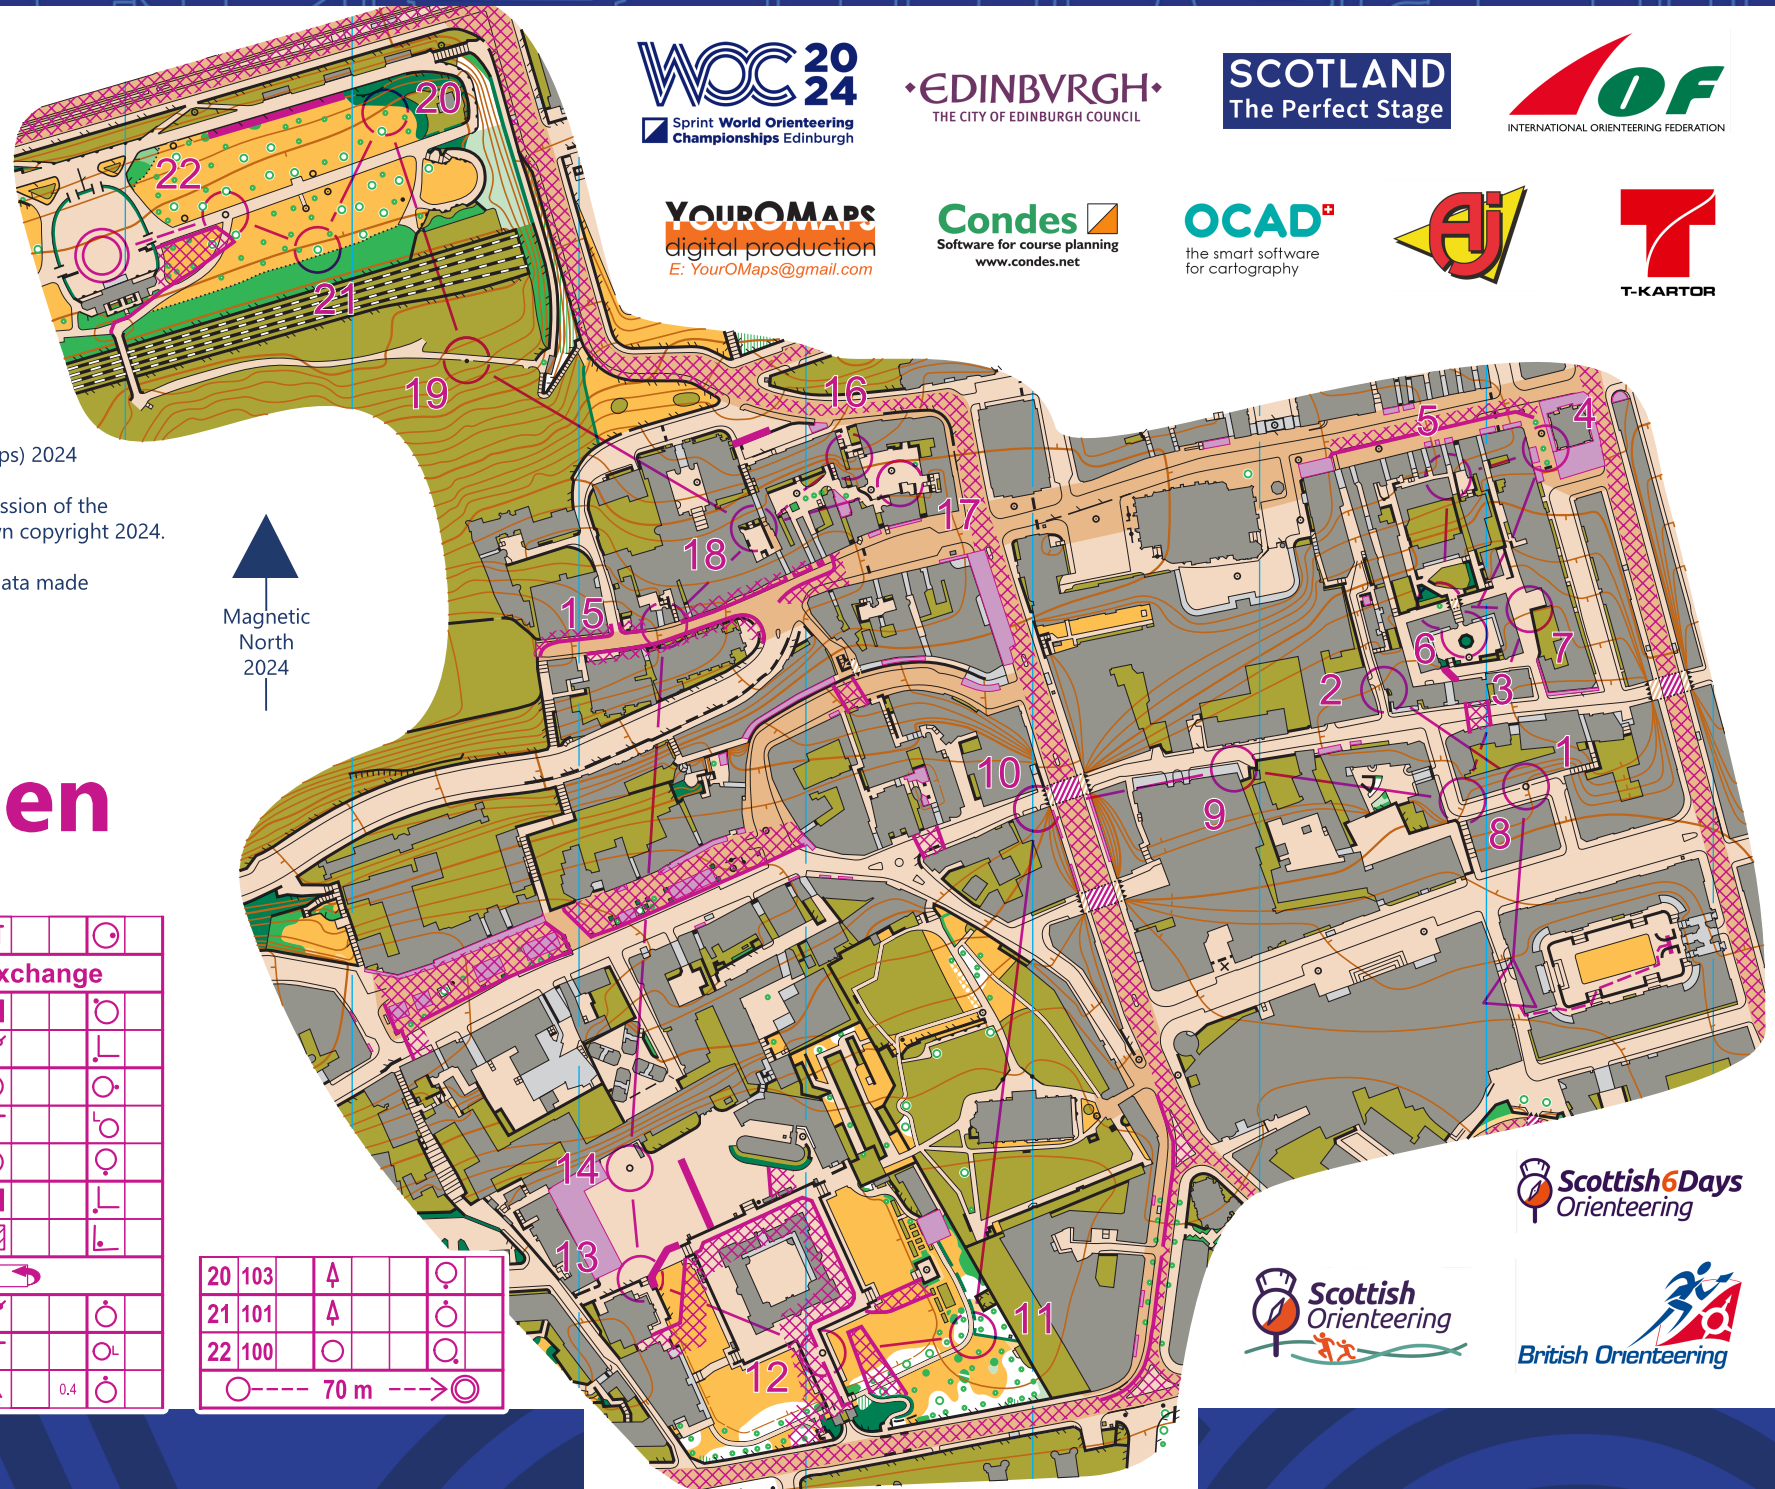

Sprint World Orienteering Championships 2024

Sprint Final

Edinburgh

Scale 1:4,000
Contour interval 2.5m

This map has been prepared for the Sprint World Orienteering Championships on 12 July 2024. The depiction of access on this map should NOT be taken as definitive or as indicating a right of public access at any other time.

Survey and cartography: Graham Gristwood (GGMaps) 2024
Updates: Alasdair Pedley 2024
Based on Ordnance Survey mapping with the permission of the Controller of His Majesty's Stationery Office © Crown copyright 2024. All rights reserved. Licence number OS 100015287
This map incorporates Scottish Public Sector Lidar data made available under Open Government Licence v3.

Event Registration No: 84483
Map specification: ISSprOM 2019-2 v6
Course setter: Frank Townley

Special symbols:
Play equipment ×
Man-made object ○

Men

Sprint Final				
Men	4.4 km	85m		
--- 110 m --->△				
▷		▨		
1	120	○		♀
2	113	→ ■		└
3	116	↗		○
4	111	↑ ▲		○
↶				
5	122	↓ ■		└
6	115	▲		♀
7	121	↗		└
8	114	■		└

9	112	TT		○
Map exchange				
10	109	■		○
11	119	↓	↗	└
12	118	○		○
13	117	↗		└
14	110	○		♀
15	105	||	■	└
16	107	↓	▨	└
↶				
17	104	←	↗	○
18	108	←	↗	○
19	102	▲	0.4	○

20	103	▲		♀
21	101	▲		○
22	100	○		♀
○ --- 70 m ---> ○