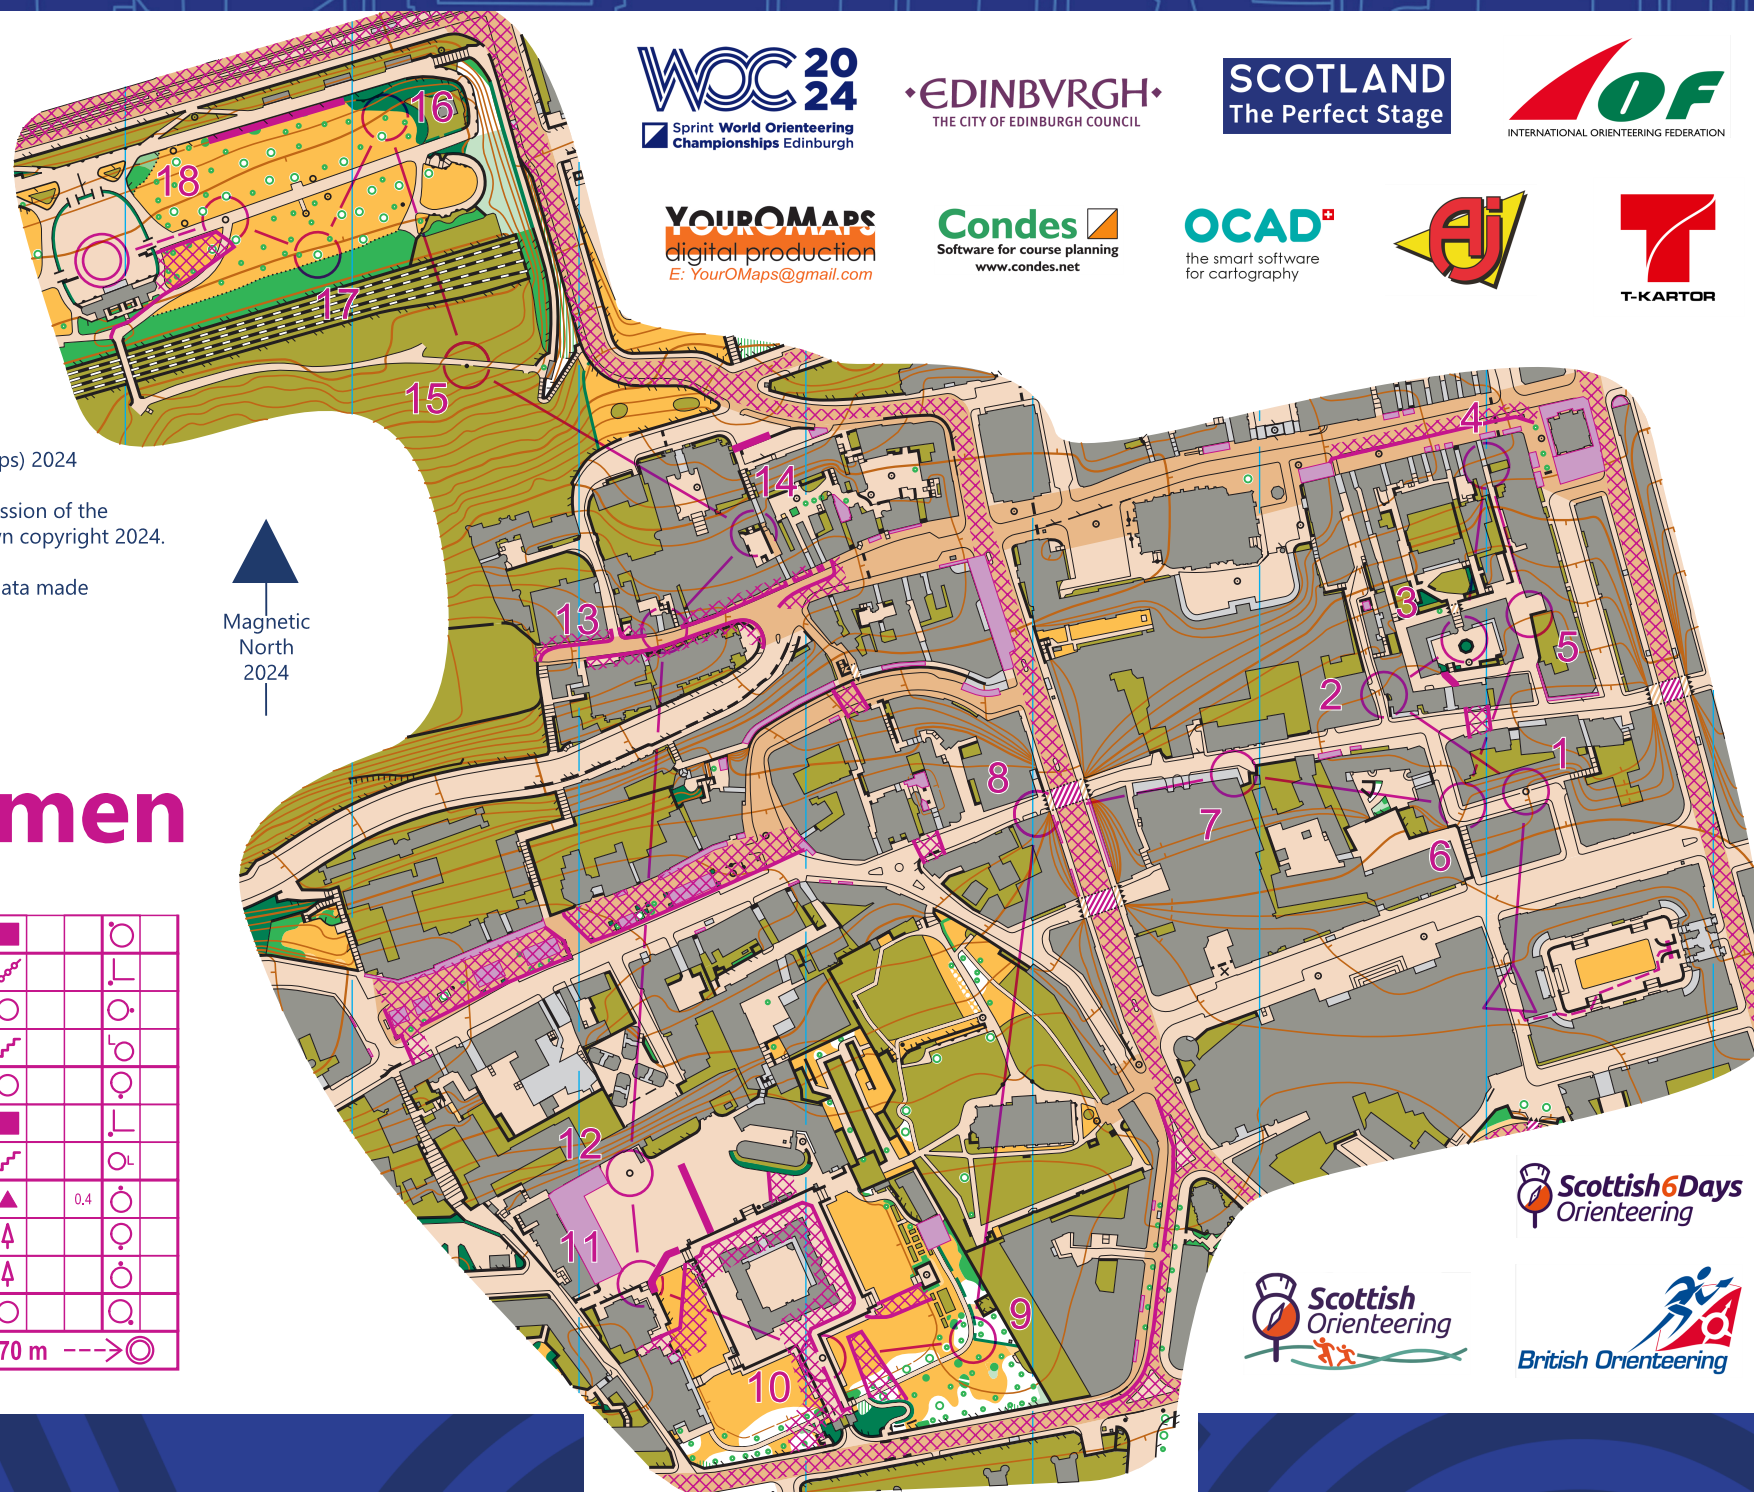

Sprint World Orienteering Championships 2024

Sprint Final

Edinburgh

Scale 1:4,000
Contour interval 2.5m

This map has been prepared for the Sprint World Orienteering Championships on 12 July 2024. The depiction of access on this map should NOT be taken as definitive or as indicating a right of public access at any other time.

Survey and cartography: Graham Gristwood (GGMaps) 2024
Updates: Alasdair Pedley 2024
Based on Ordnance Survey mapping with the permission of the Controller of His Majesty's Stationery Office © Crown copyright 2024. All rights reserved. Licence number OS 100015287
This map incorporates Scottish Public Sector Lidar data made available under Open Government Licence v3.

Event Registration No: 84483
Map specification: ISSprOM 2019-2 v6
Course setter: Frank Townley

Special symbols:
Play equipment ×
Man-made object ○

Women

Magnetic North 2024

Sprint Final			
Women	3.8 km	70m	
--- 110 m --->△			
▷	▨		
1 120	○		♀
2 113	→ ■		└┘
3 116	↗		○
4 106	↗ ■		└┘
5 121	↗		└┘
6 114	■		└┘
7 112	TT		○
Map exchange			