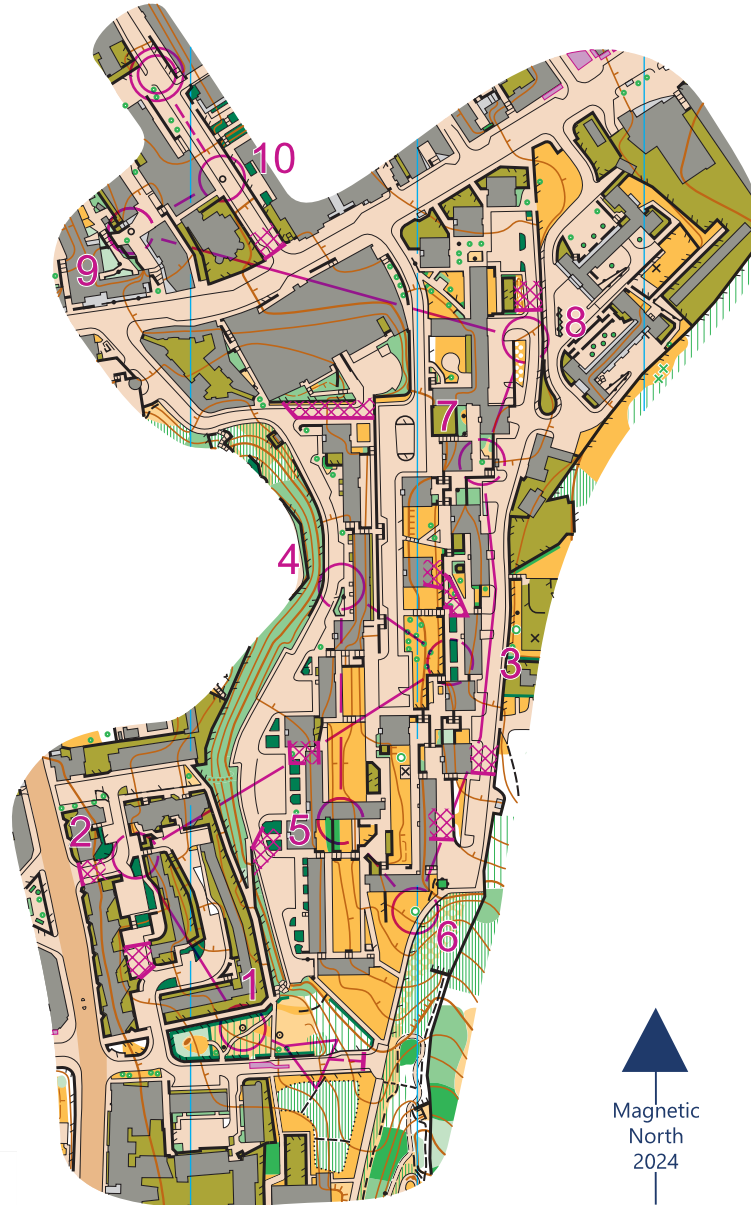

Sprint World Orienteering Championships 2024

Knock-out Sprint Quarter-final

Edinburgh

Scale 1:4,000

Contour interval 2.5m

This map has been prepared for the Sprint World Orienteering Championships on 16 July 2024. The depiction of access on this map should NOT be taken as definitive or as indicating a right of public access at any other time.

Survey and cartography: Graham Gristwood (GGMaps) 2024.
Updates: Alasdair Pedley 2024.
Based on Ordnance Survey mapping with the permission of the Controller of His Majesty's Stationery Office © Crown copyright 2024.
All rights reserved. Licence number OS 100015287
This map incorporates Scottish Public Sector Lidar data made available under Open Government Licence v3.
Event Registration No: 83354
Map specification: ISSprOM 2019-2 v6
Course setter: Jon Cross

Special symbols:
Play equipment ×
Man-made object ○

Quarter-final

Knock-out Sprint			
Quarter-final	1.9 km	40m	
---- 25 m ---->△			
▷		↗	└┘
1	111	△	♀
2	123	← ↗	○
3	120	↑	└┘
4	114	⊗	└┘
↶			
5	121	◇	└┘
6	122	△	♂
7	115	△	♀
8	116	◇	└┘
9	108	○	♀
10	100	○	♀
○---- 65 m ---->◎			

www.condes.net 10.5.10 Moravian Orienteers