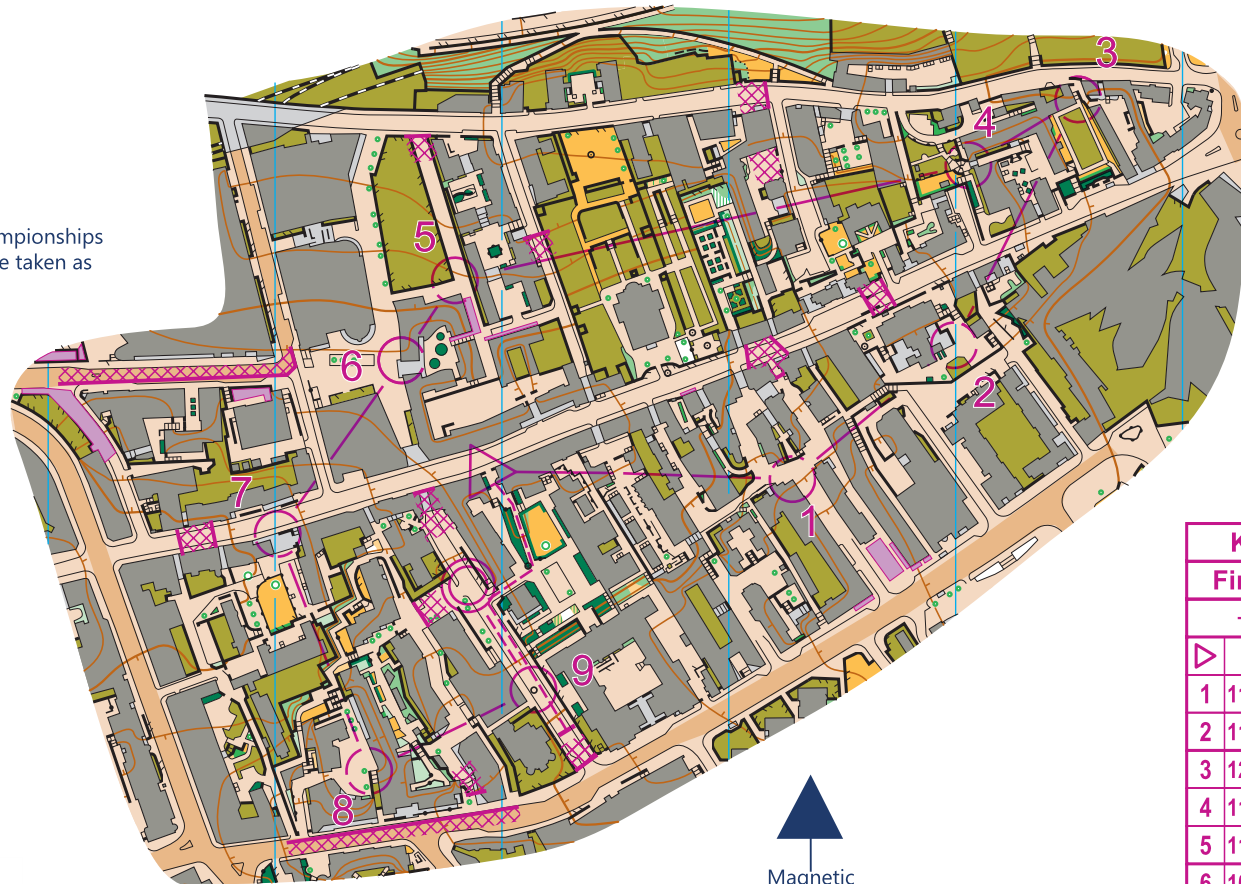

Sprint World Orienteering Championships 2024

Knock-out Sprint Final

Edinburgh

Scale 1:4,000

Contour interval 2.5m

This map has been prepared for the Sprint World Orienteering Championships on 16 July 2024. The depiction of access on this map should NOT be taken as definitive or as indicating a right of public access at any other time.

Survey and cartography: Graham Gristwood (GGMaps) 2024.

Updates: Alasdair Pedley 2024.

Based on Ordnance Survey mapping with the permission of the Controller of His Majesty's Stationery Office
© Crown copyright 2024. All rights reserved.

Licence number OS 100015287.

This map incorporates Scottish Public Sector Lidar data made available under Open Government Licence v3.

Event Registration No: 83354

Map specification: ISSPrOM 2019-2 v6

Course setter: Jon Cross

Special symbols:

- Play equipment ×
- Man-made object ○

Final

Knock-out Sprint				
	Final	2.1 km	35m	
---- 170 m ---->△				
	▷	←	↗	┌
1	117	■		└
2	118	↗		┘
3	124	↖		○
4	119	Π		○
5	112	↗		└
6	109	↑	■	└
◁				
7	105	↗		┌
8	107	↗		└
9	100	○		○
○---- 65 m ---->○				

www.condes.net 10.5.10 Moravian Orienteers