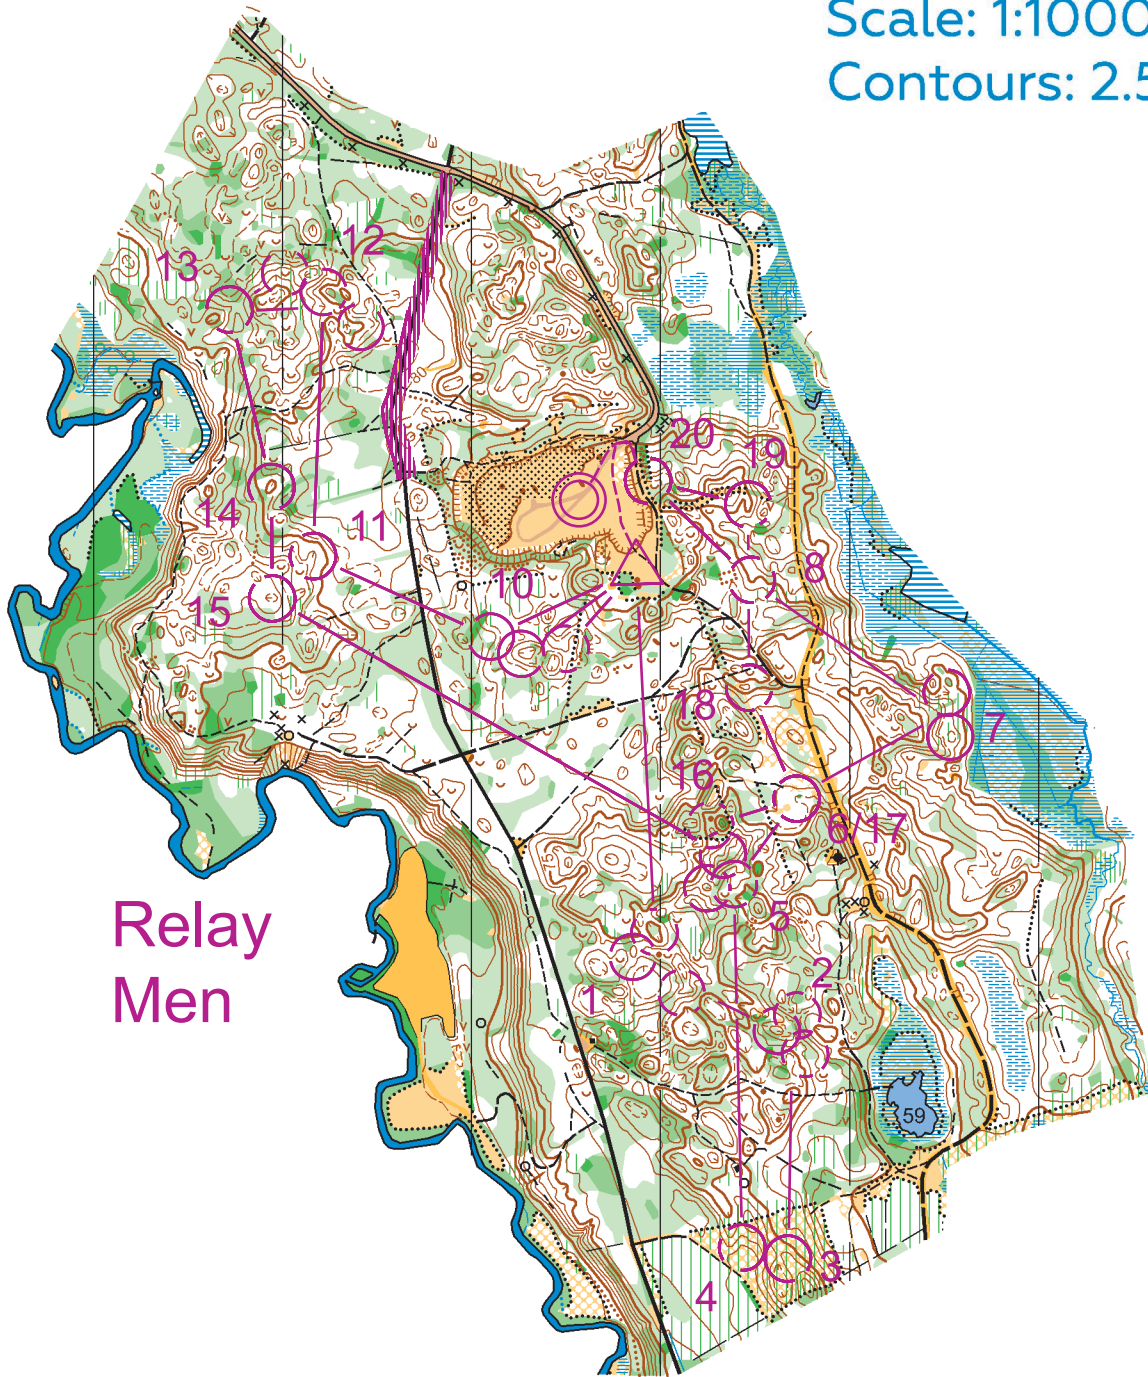

Title Sponsor

Host Nõo vald

visit estonia

General Sponsors

Official Sponsors

Relay

Scale: 1:10000

Contours: 2.5m

Relay
Men

Course setting: **Mait Tõnisson**
Mapping: **Kalle Remm, Kalle Kalm**
Copyright: **MTÜ MM2017**
Layout: **Lauri Vasar, Faaz OÜ**
Offset printing: **Zaket publishing**
Base Map: **Republic of Estonia Land Board**

Sponsors

Institutional Partners

Partners

O -public fire place

X -Tiny building, pole of a dismantled power line

#visitestonia

#woc2017

www.woc2017.ee