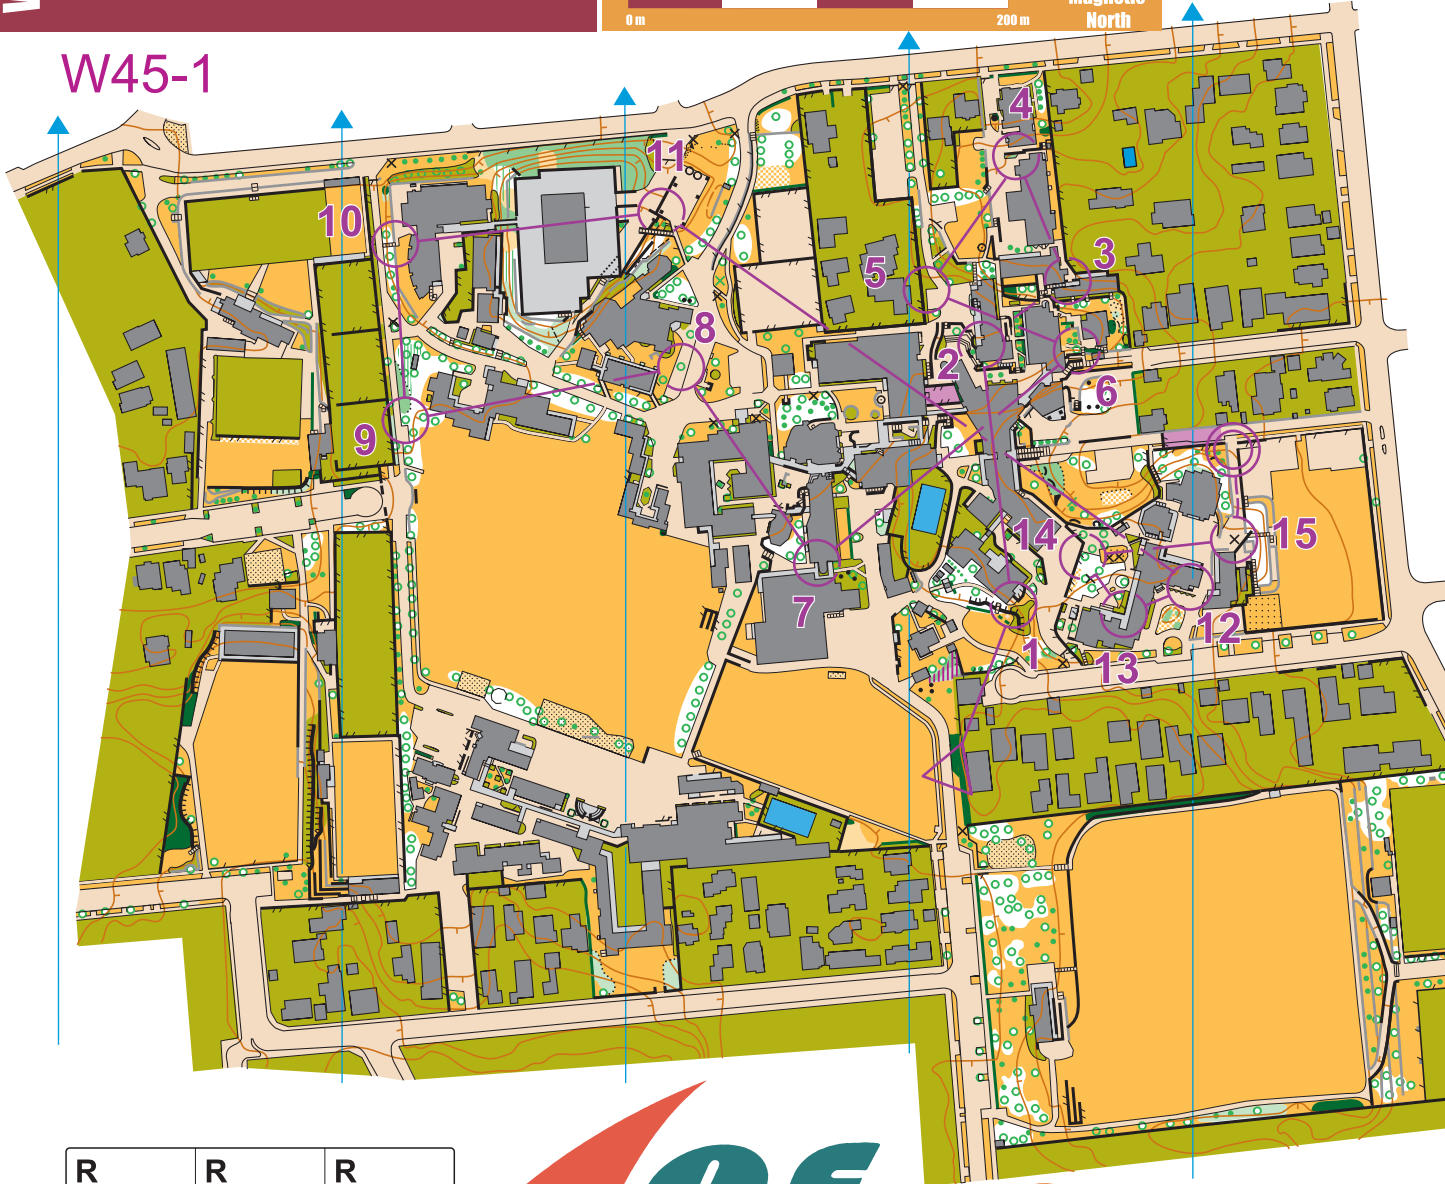

WMOG
2017 Sprint Distance - Qualification
23 April 2017

Scale 1:4000
Contours 2 m

0 m 200 m

Magnetic North

W45-1

WMOG 2017 Sprint Qualifier				
	W45-1	2.6 km	42 m	
▷		⋯		↙
1	102 ↑	▨		∨
2	103 ■			⌋
3	104 ←	↗		⊥
4	105	⋯		○
5	106	▨		└
6	107 ↓	△		○
7	172 ↑	■		└
8	109 ↗	△		○
9	191 ↖	△		○
10	169	⌌		⌋
11	168	▲		○
12	113	■		∧ ⚡
13	114	↗		⌋ ⚡
14	117 ↙	△		○
15	100	×		
○	▷	50 m		⊙

R	R	R
---	---	---