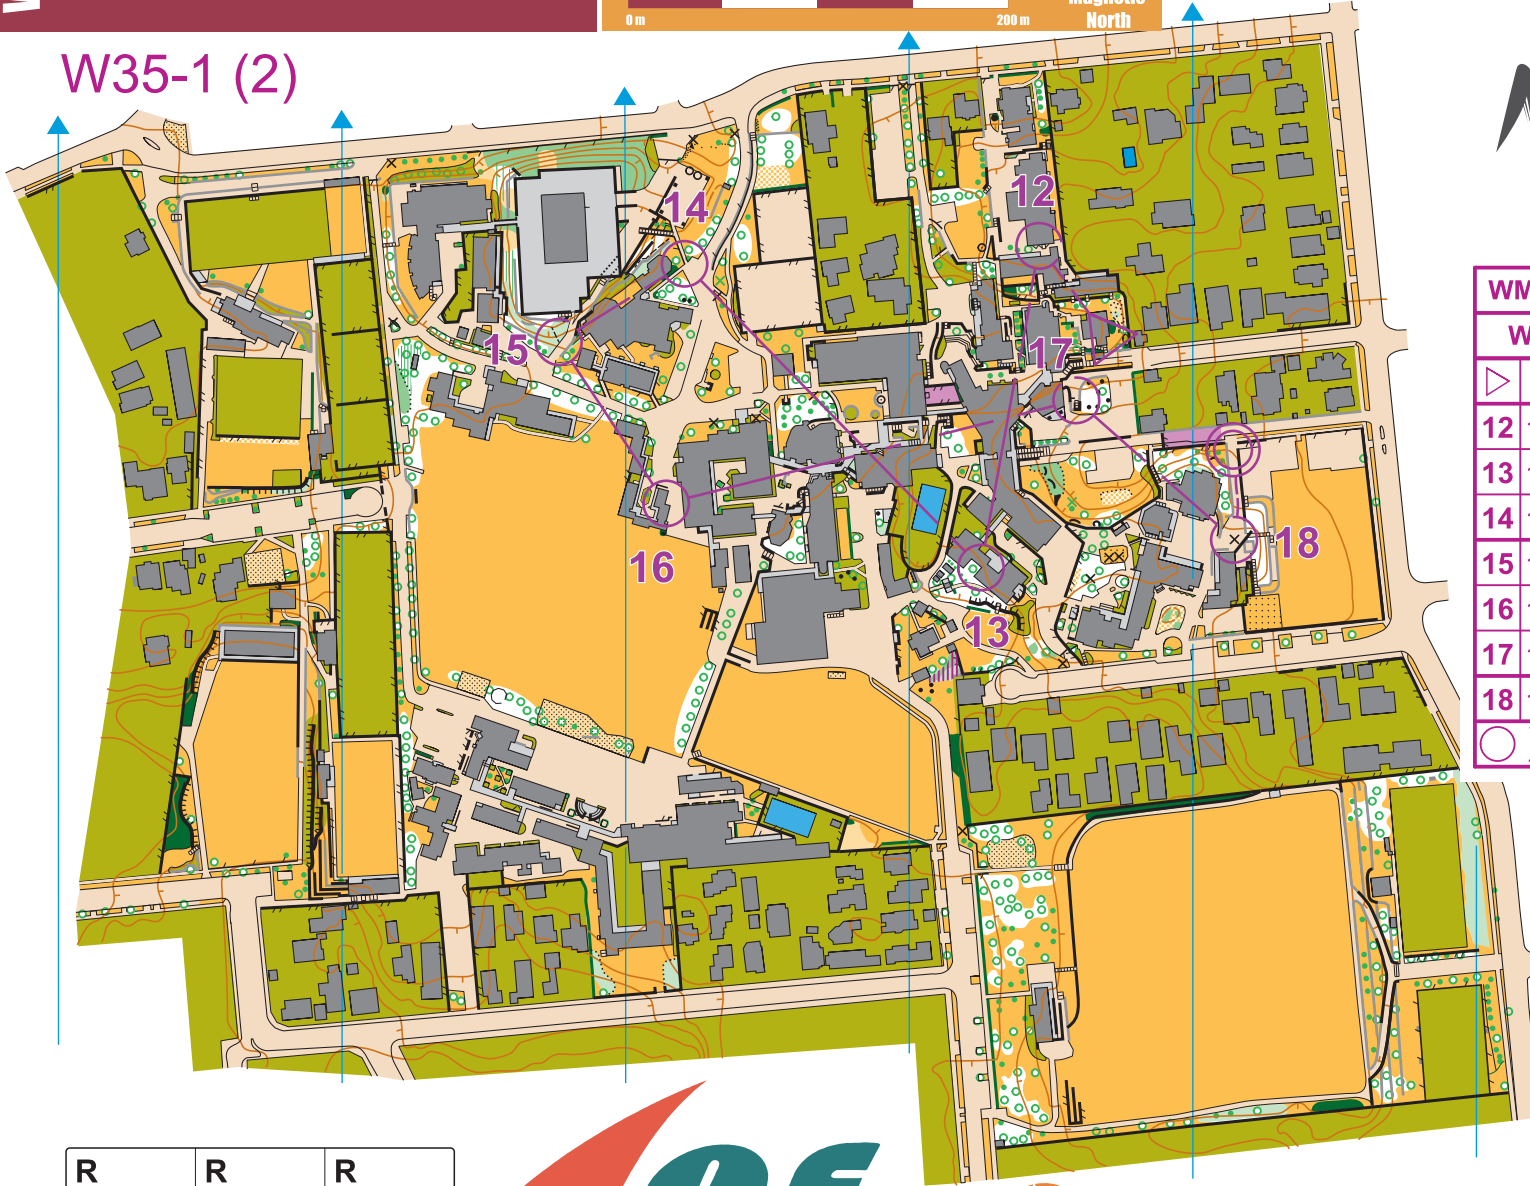

WMOG
2017 Sprint Distance - Qualification
23 April 2017

Scale 1:4000
Contours 2 m

0 m 200 m

Barfoot & Thompson
PRESENTS

W35-1 (2)

WMOG 2017 Sprint Qualifier			
W35-1	3.0 km	40 m	
12 184			
13 182			
14 123			
15 135			
16 189			
17 140			
18 100			
		50 m	

R	R	R
---	---	---