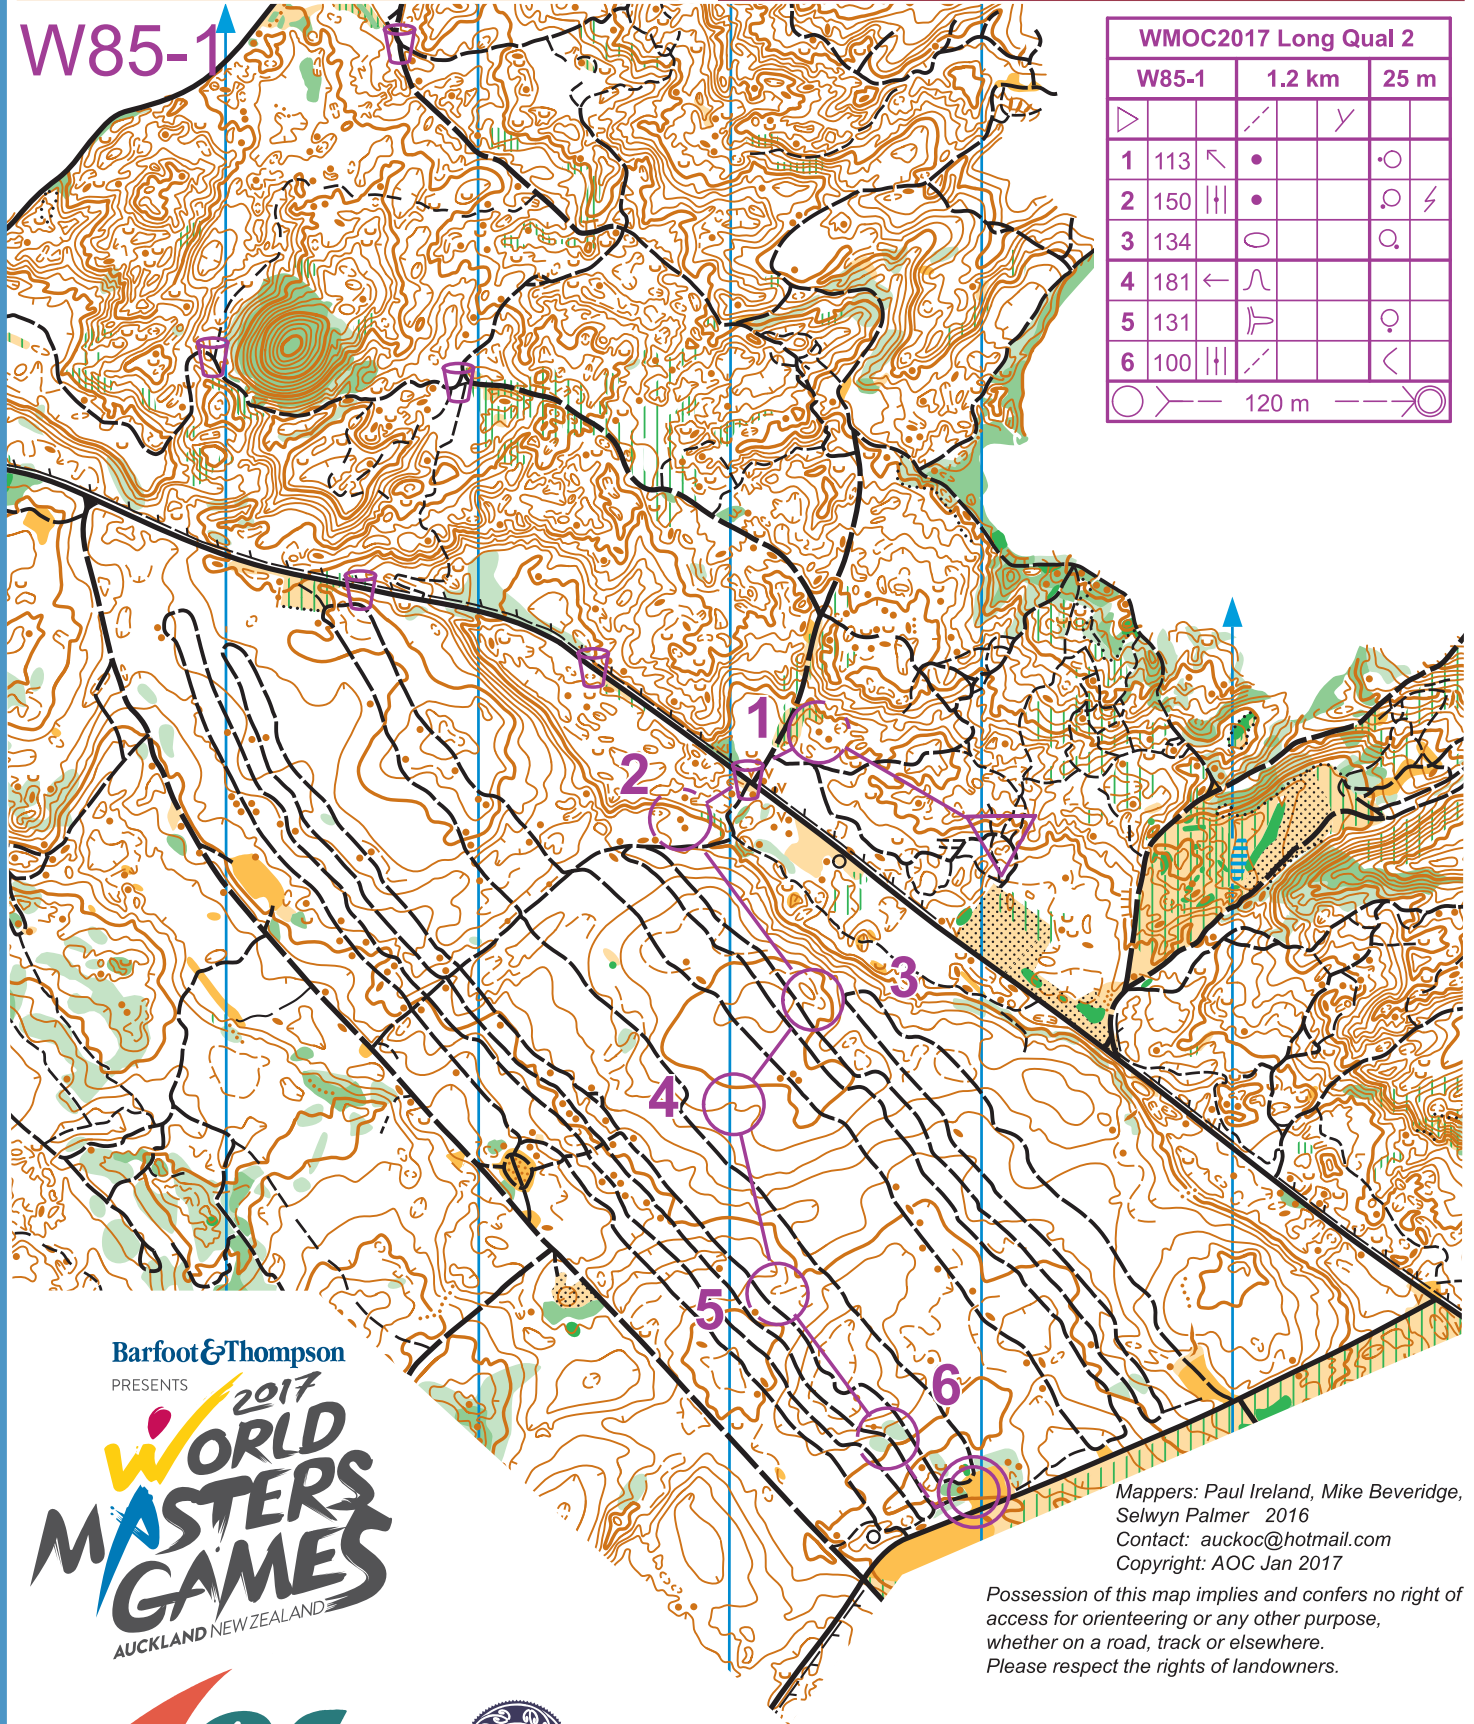

TEMU ROAD

Scale 1:7500
Contours 2.5m

0 m 500 m

WMOC 2017

Long Distance - Qualification 2 27 April 2017

W85-1

WMOC2017 Long Qual 2				
	W85-1	1.2 km	25 m	
▷		↗	γ	
1	113 ↖	•		○
2	150	•		○ ⚡
3	134 ○			○
4	181 ←	∩		
5	131 ↗			♀
6	100	↗		<

○ — 120 m — ○

Barfoot & Thompson
PRESENTS
2017 WORLD MASTERS GAMES
AUCKLAND NEW ZEALAND

Mappers: Paul Ireland, Mike Beveridge,
Selwyn Palmer 2016
Contact: auckoc@hotmail.com
Copyright: AOC Jan 2017

Possession of this map implies and confers no right of access for orienteering or any other purpose, whether on a road, track or elsewhere. Please respect the rights of landowners.

OrienteeringNZ
Find your adventure

KAIPARA
Ngā Maunga Whakahii o Kaipara