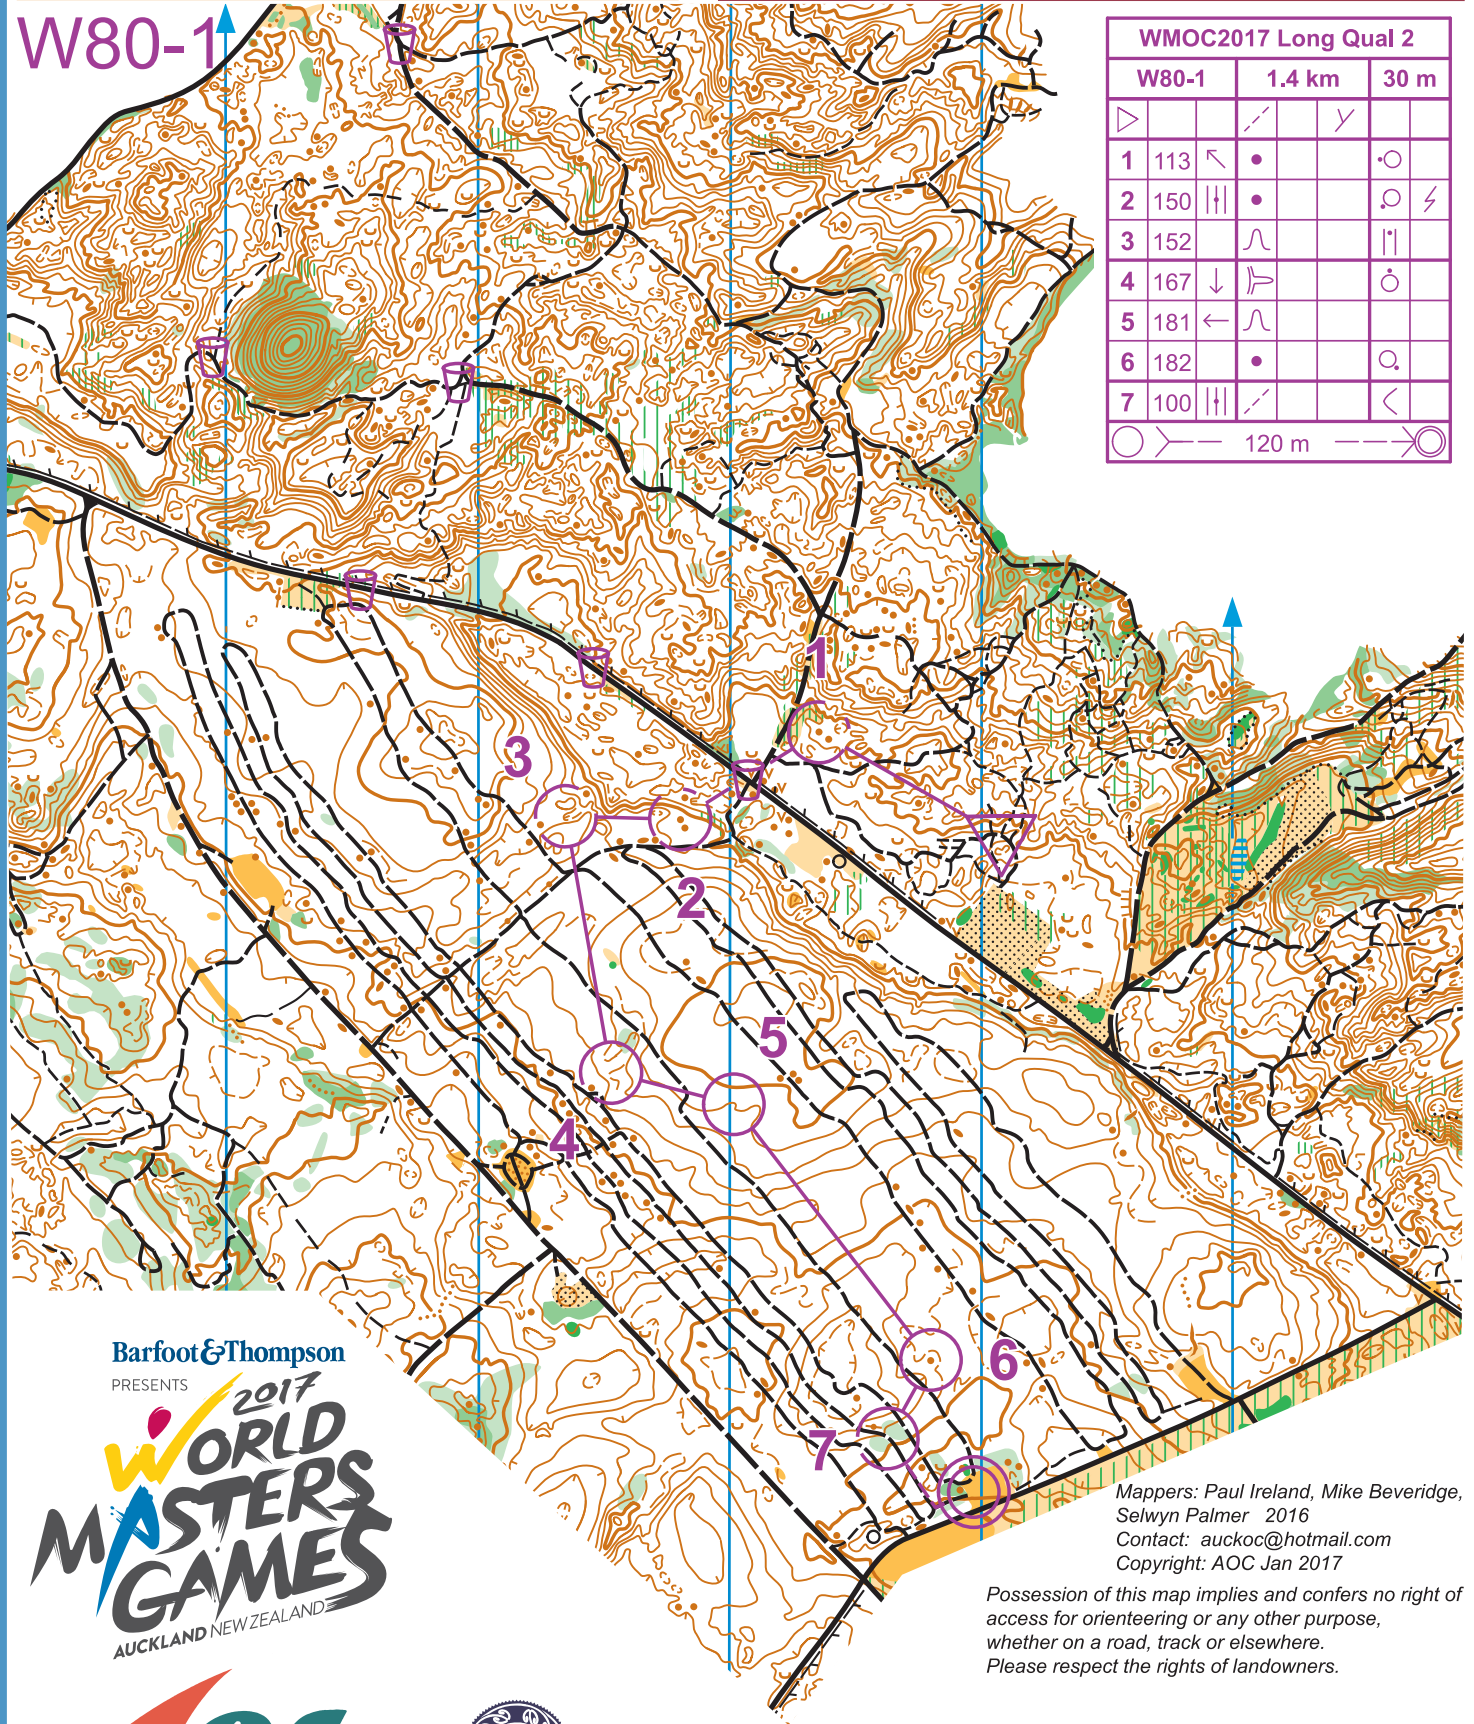

TEMU ROAD

Scale 1:7500
Contours 2.5m

0 m 500 m

WMOC 2017

Long Distance - Qualification 2 27 April 2017

W80-1

WMOC2017 Long Qual 2				
	W80-1	1.4 km	30 m	
▷		↗	γ	
1	113 ↖	•		○
2	150	•		○ ⚡
3	152 ∩			
4	167 ↓	↘		○
5	181 ←	∩		
6	182 •		○	
7	100	↗		<
○ — 120 m — ○				

Barfoot & Thompson
PRESENTS
2017
WORLD MASTERS GAMES
AUCKLAND NEW ZEALAND

Mappers: Paul Ireland, Mike Beveridge,
Selwyn Palmer 2016
Contact: auckoc@hotmail.com
Copyright: AOC Jan 2017

Possession of this map implies and confers no right of access for orienteering or any other purpose, whether on a road, track or elsewhere. Please respect the rights of landowners.

Orienteering NZ
Find your adventure

KAIPARA
Ngā Maunga Whakahii o Kaipara

R	R	R
---	---	---