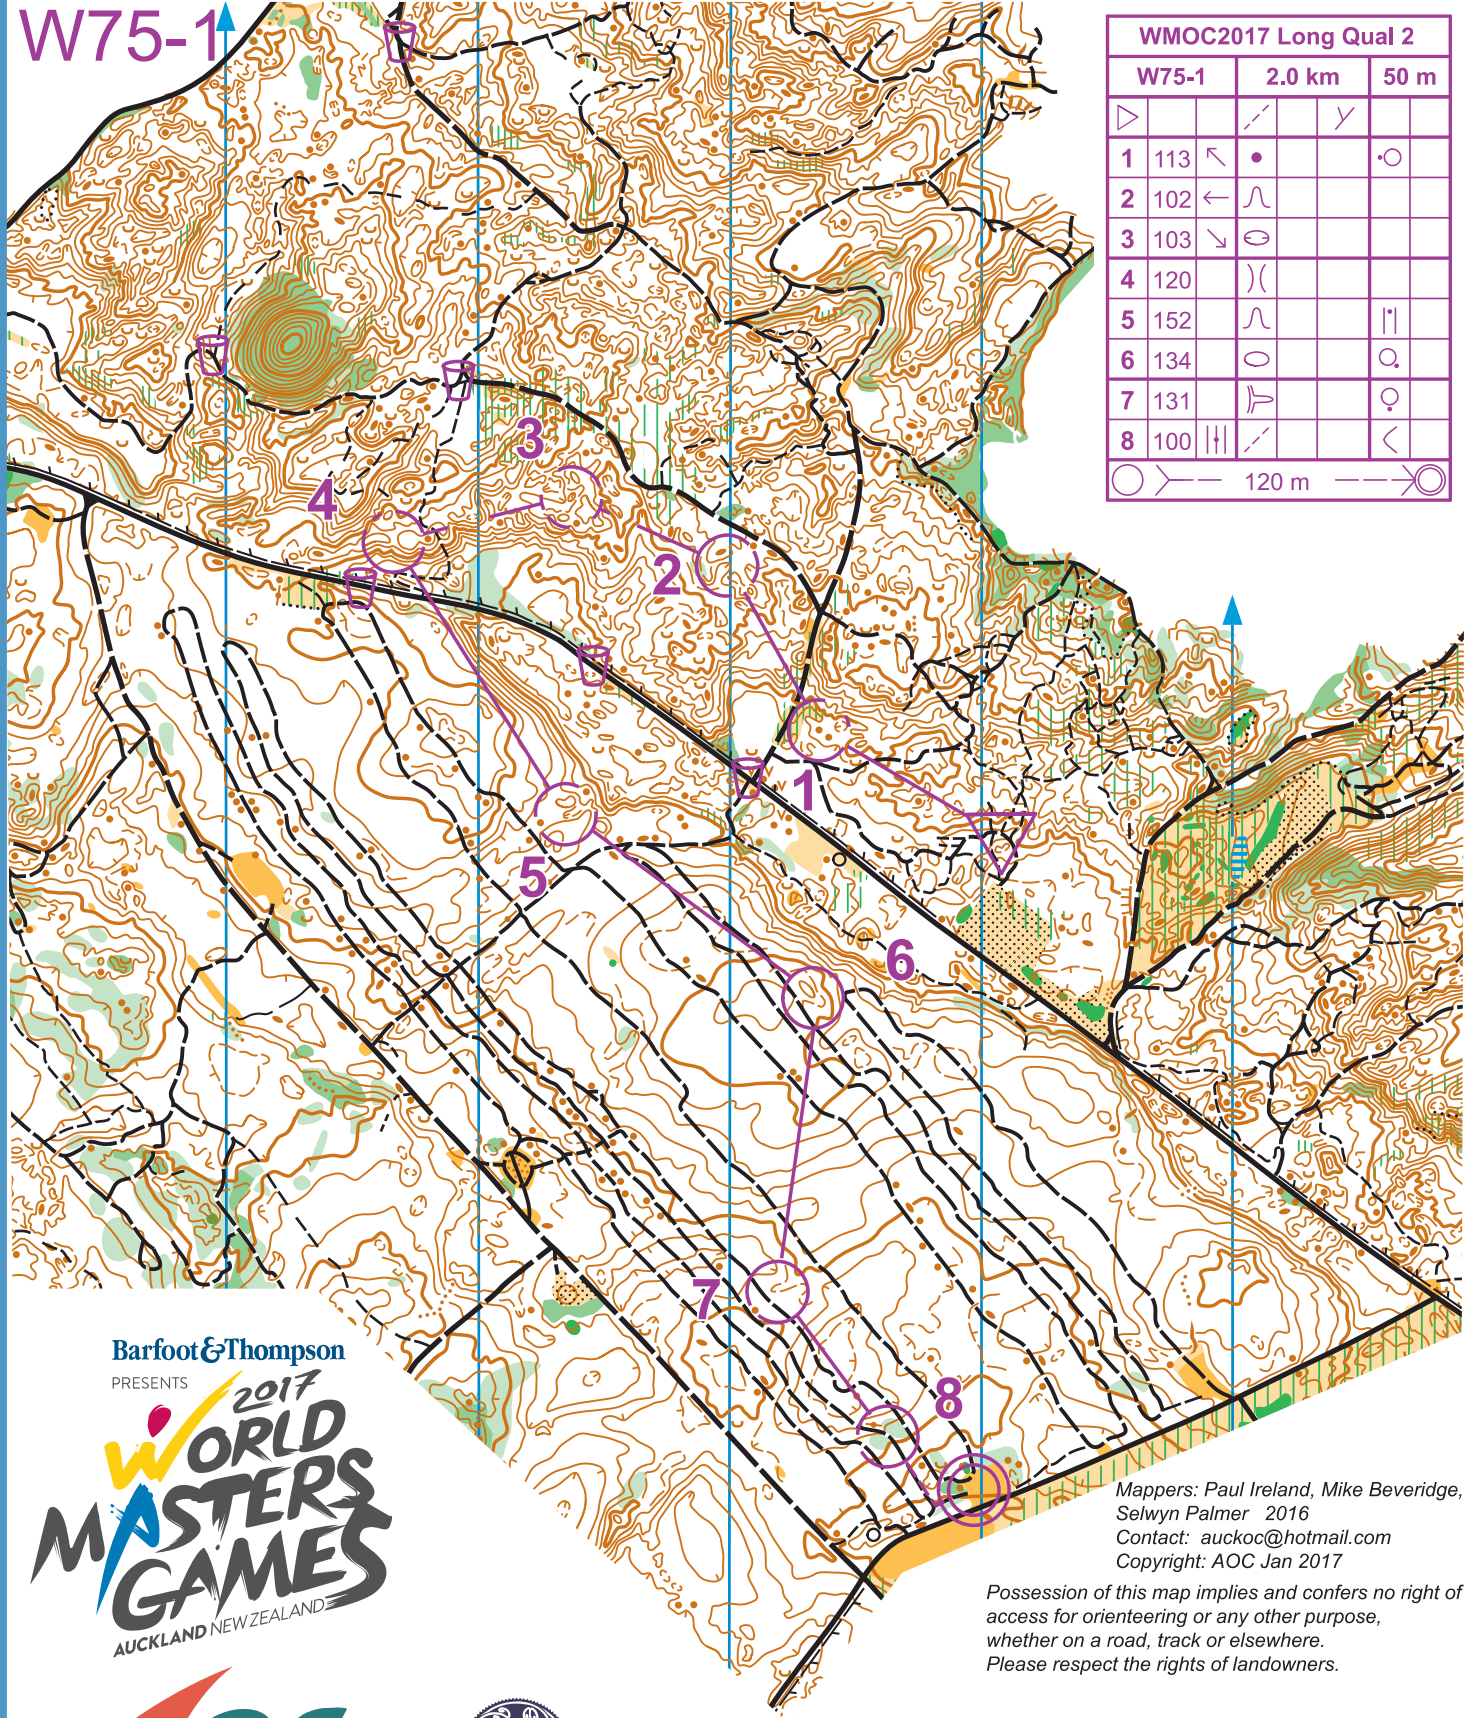

TEMU ROAD

Scale 1:7500
Contours 2.5m

0 m 500 m

WMOC 2017

Long Distance - Qualification 2 27 April 2017

W75-1

WMOC2017 Long Qual 2				
	W75-1	2.0 km	50 m	
▷		↗	γ	
1	113 ↖	•		○
2	102 ←	∩		
3	103 ↘	⊖		
4	120)	(
5	152 ∩			
6	134 ○			⊙
7	131 ↗			♀
8	100	↗		<
○	↗	120 m	↘	○

Barfoot & Thompson
PRESENTS
2017
WORLD
MASTERS
GAMES
AUCKLAND NEW ZEALAND

Mappers: Paul Ireland, Mike Beveridge,
Selwyn Palmer 2016
Contact: auckoc@hotmail.com
Copyright: AOC Jan 2017

Possession of this map implies and confers no right of
access for orienteering or any other purpose,
whether on a road, track or elsewhere.
Please respect the rights of landowners.

KAIPARA
Ngā Maunga Whakāhī o Kaipara