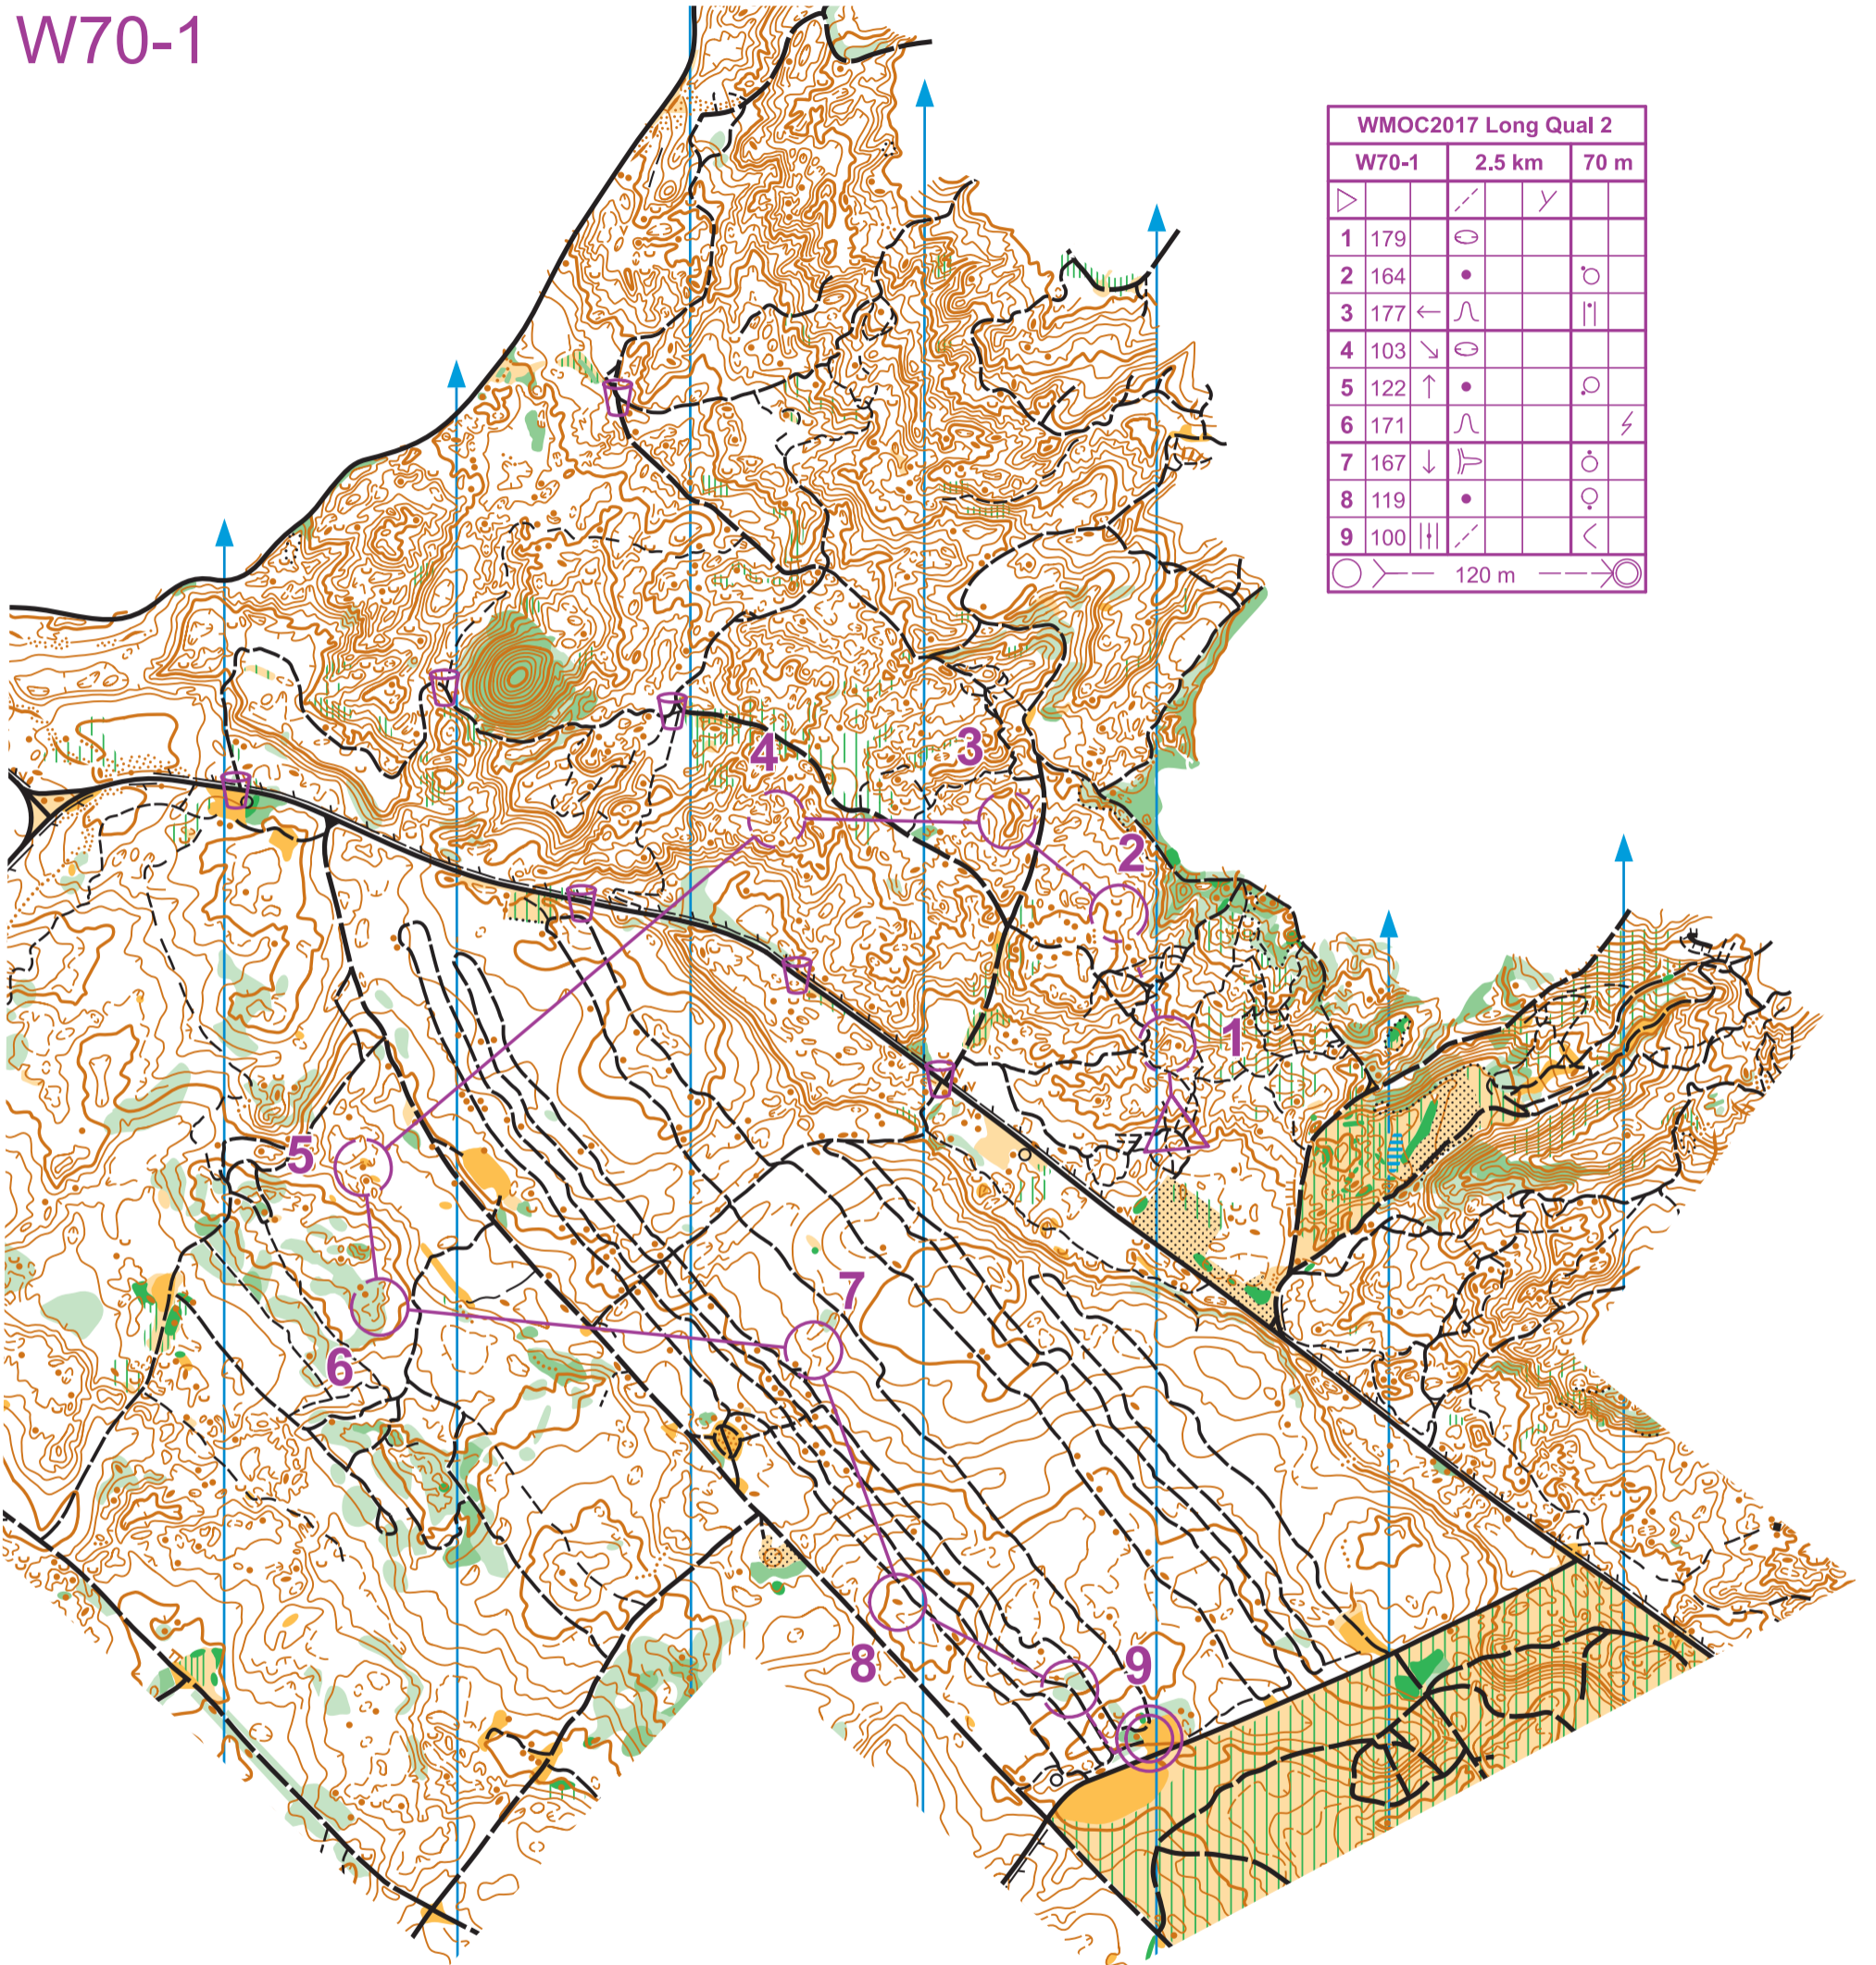

# TEMU ROAD

Scale 1:7500  
Contours 2.5m

WMOG  
2017

Long Distance - Qualification 2  
27 April 2017

W70-1

WMOG2017 Long Qual 2				
	W70-1	2.5 km	70 m	
▷		/	γ	
1	179	⊖		
2	164	•		⊖
3	177	←	∩	
4	103	∩	⊖	
5	122	↑	•	⊖
6	171	∩		⚡
7	167	↓	∩	⊖
8	119	•		♀
9	100		/	<

○ — 120 m — ○

Barfoot & Thompson  
PRESENTS

KAIPARA  
Ngā Maunga Whakahii o Kaipara

Mappers: Paul Ireland, Mike Beveridge,  
Selwyn Palmer 2016  
Contact: auckoc@hotmail.com  
Copyright: AOC Jan 2017

Possession of this map implies and confers no right of  
access for orienteering or any other purpose,  
whether on a road, track or elsewhere.  
Please respect the rights of landowners.

R	R	R
---	---	---