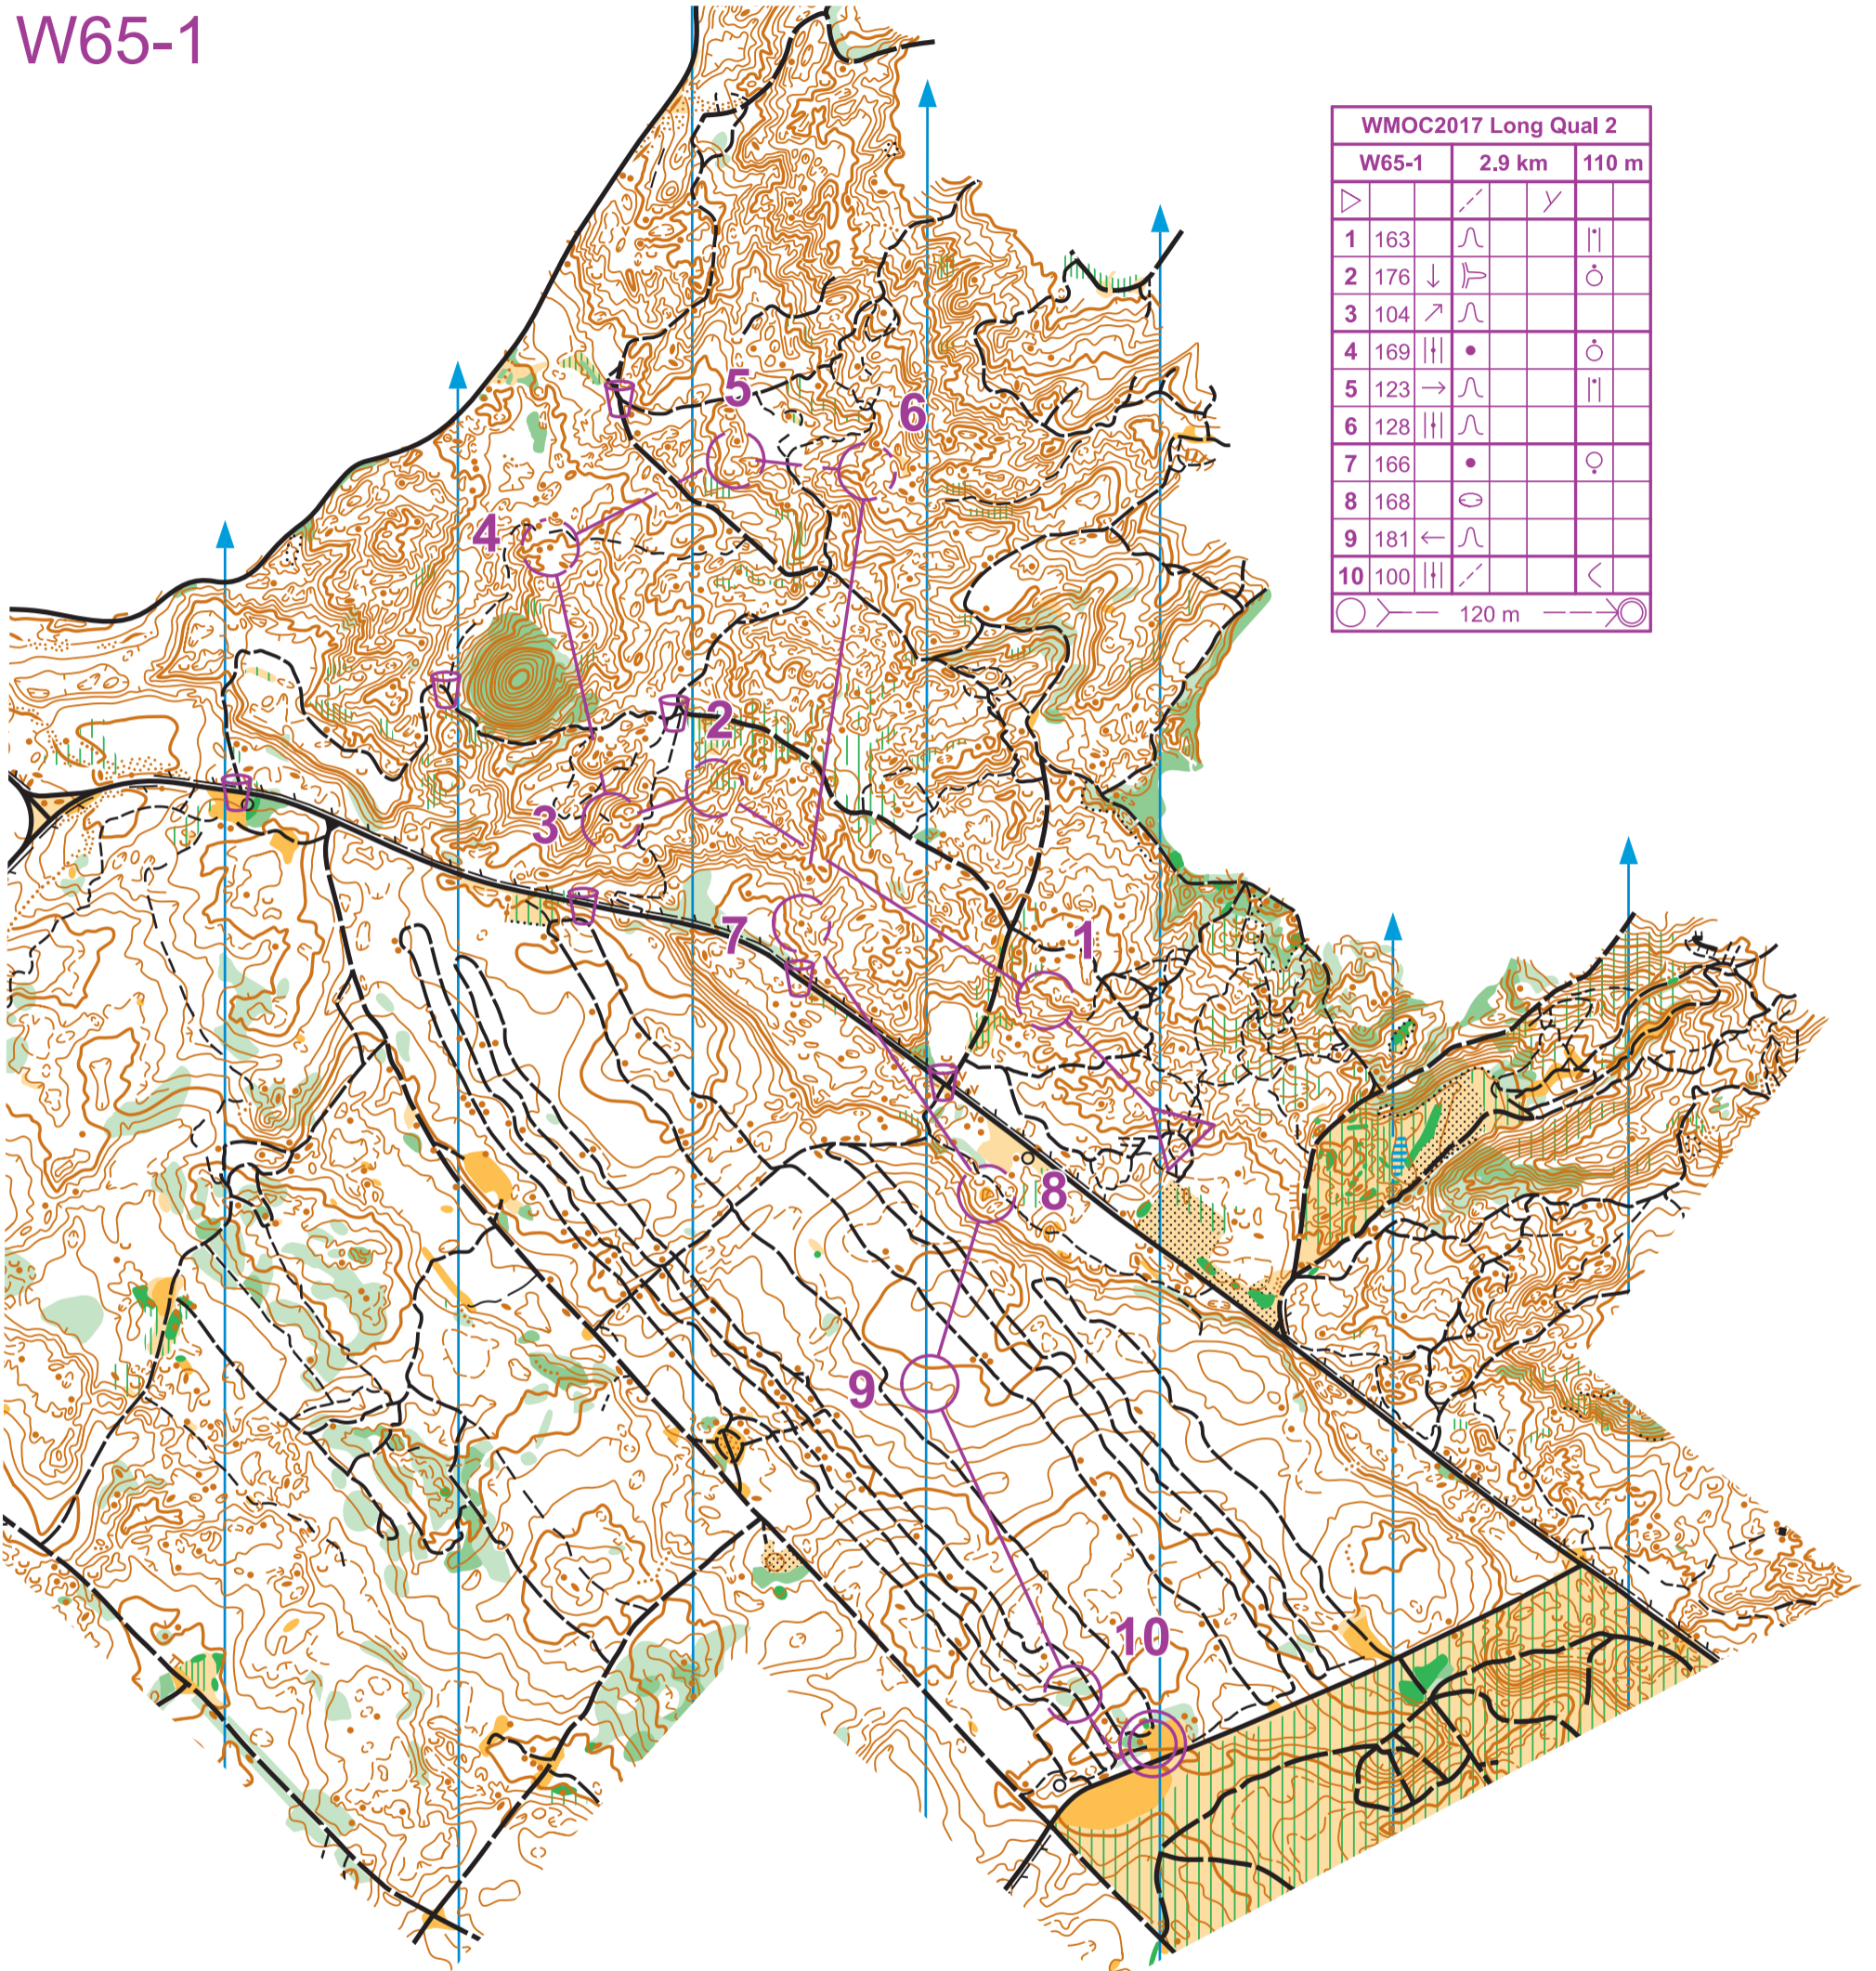

TEMU ROAD

Scale 1:7500
Contours 2.5m

WMOC
2017

Long Distance - Qualification 2
27 April 2017

W65-1

WMOC2017 Long Qual 2				
	W65-1	2.9 km	110 m	
▷		↗	↘	
1	163	↗		
2	176	↓	↗	○
3	104	↗	↗	
4	169		•	○
5	123	→	↗	
6	128		↗	
7	166		•	♀
8	168	○		
9	181	←	↗	
10	100		↗	<

○ — 120 m — ○

Barfoot & Thompson
PRESENTS

KAIPARA
Ngā Maunga Whakahii o Kaipara

Mappers: Paul Ireland, Mike Beveridge,
Selwyn Palmer 2016
Contact: auckoc@hotmail.com
Copyright: AOC Jan 2017

Possession of this map implies and confers no right of
access for orienteering or any other purpose,
whether on a road, track or elsewhere.
Please respect the rights of landowners.