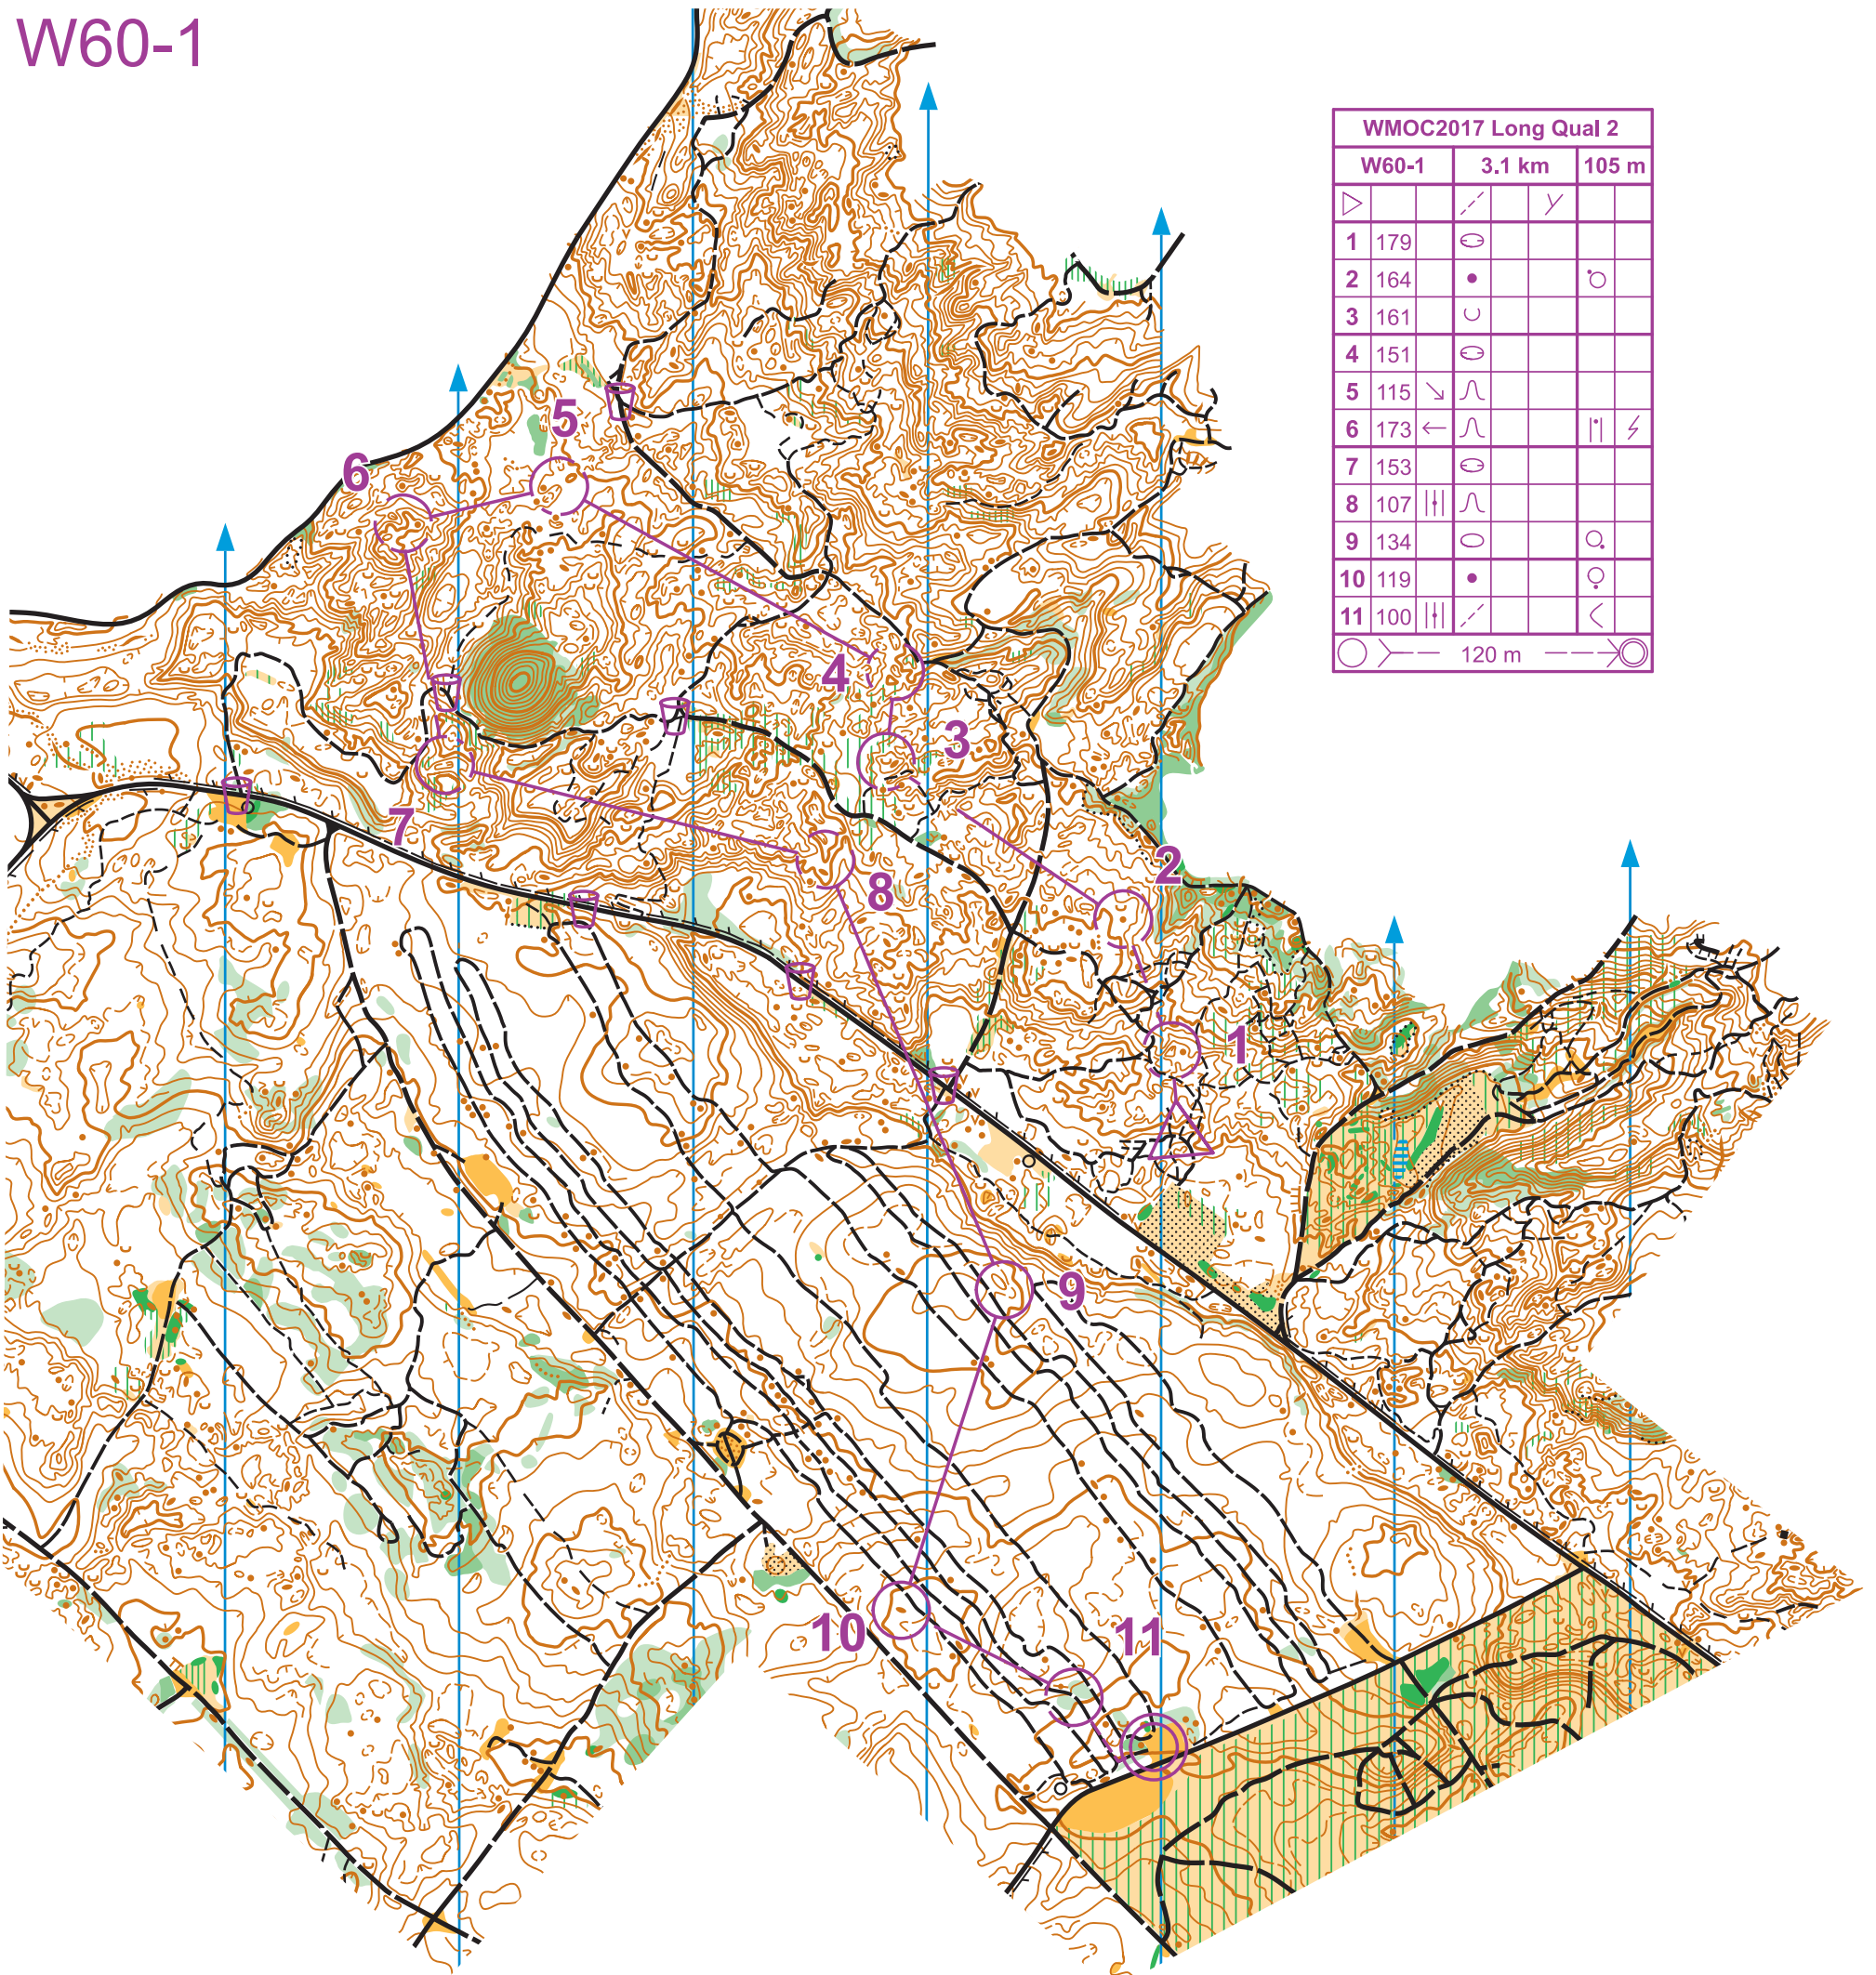

# TEMU ROAD

Scale 1:7500  
Contours 2.5m

WMOG  
2017

Long Distance - Qualification 2  
27 April 2017

W60-1

WMOG2017 Long Qual 2			
	W60-1	3.1 km	105 m
▷		/	γ
1	179	⊖	
2	164	•	⊖
3	161	∪	
4	151	⊖	
5	115	↘	∩
6	173	←	∩     ⚡
7	153	⊖	
8	107		∩
9	134	○	⊖
10	119	•	⊖
11	100		∩

○ — 120 m — ○

Barfoot & Thompson  
PRESENTS

KAIPARA  
Ngā Maunga Whakahii o Kaipara

Mappers: Paul Ireland, Mike Beveridge,  
Selwyn Palmer 2016  
Contact: auckoc@hotmail.com  
Copyright: AOC Jan 2017

Possession of this map implies and confers no right of  
access for orienteering or any other purpose,  
whether on a road, track or elsewhere.  
Please respect the rights of landowners.

R	R	R
---	---	---