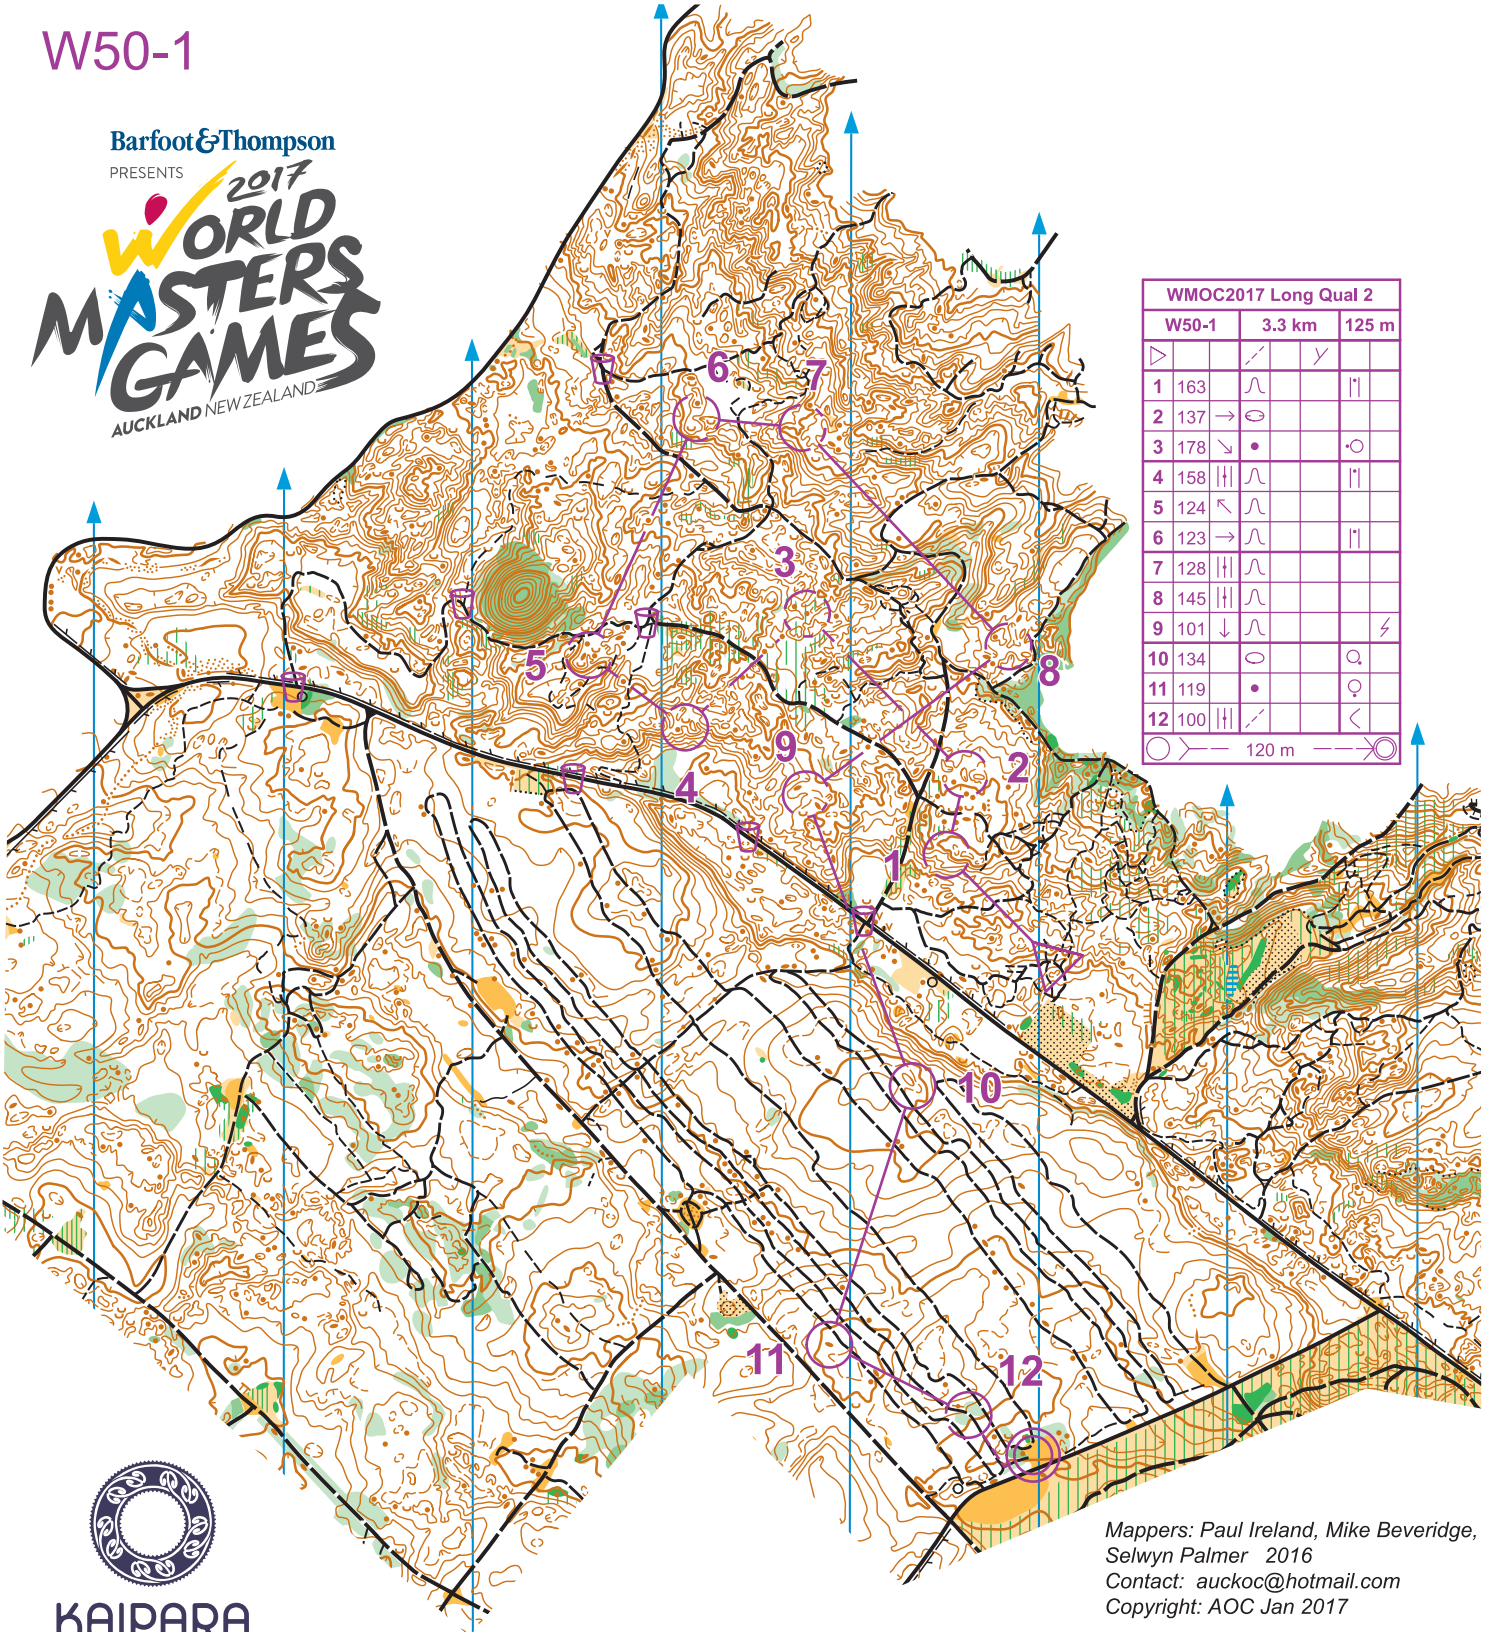

TEMU ROAD

Scale 1:10,000
Contours 2.5m

Magnetic North

WMOG 2017 Long Distance - Qualification 2 27 April 2017

W50-1

WMOG2017 Long Qual 2				
	W50-1	3.3 km	125 m	
▷		↗	↘	
1	163	∩		∩
2	137	→	⊙	
3	178	↘	•	⊙
4	158		∩	∩
5	124	↖	∩	
6	123	→	∩	∩
7	128		∩	
8	145		∩	
9	101	↓	∩	⚡
10	134	⊙		⊙
11	119	•		⊙
12	100		↗	<

○ — 120 m — ○

KAIPARA
Ngā Maunga Whakahihi o Kaipara

Mappers: Paul Ireland, Mike Beveridge,
Selwyn Palmer 2016
Contact: auckoc@hotmail.com
Copyright: AOC Jan 2017

Possession of this map implies and confers no right of access for orienteering or any other purpose, whether on a road, track or elsewhere. Please respect the rights of landowners.