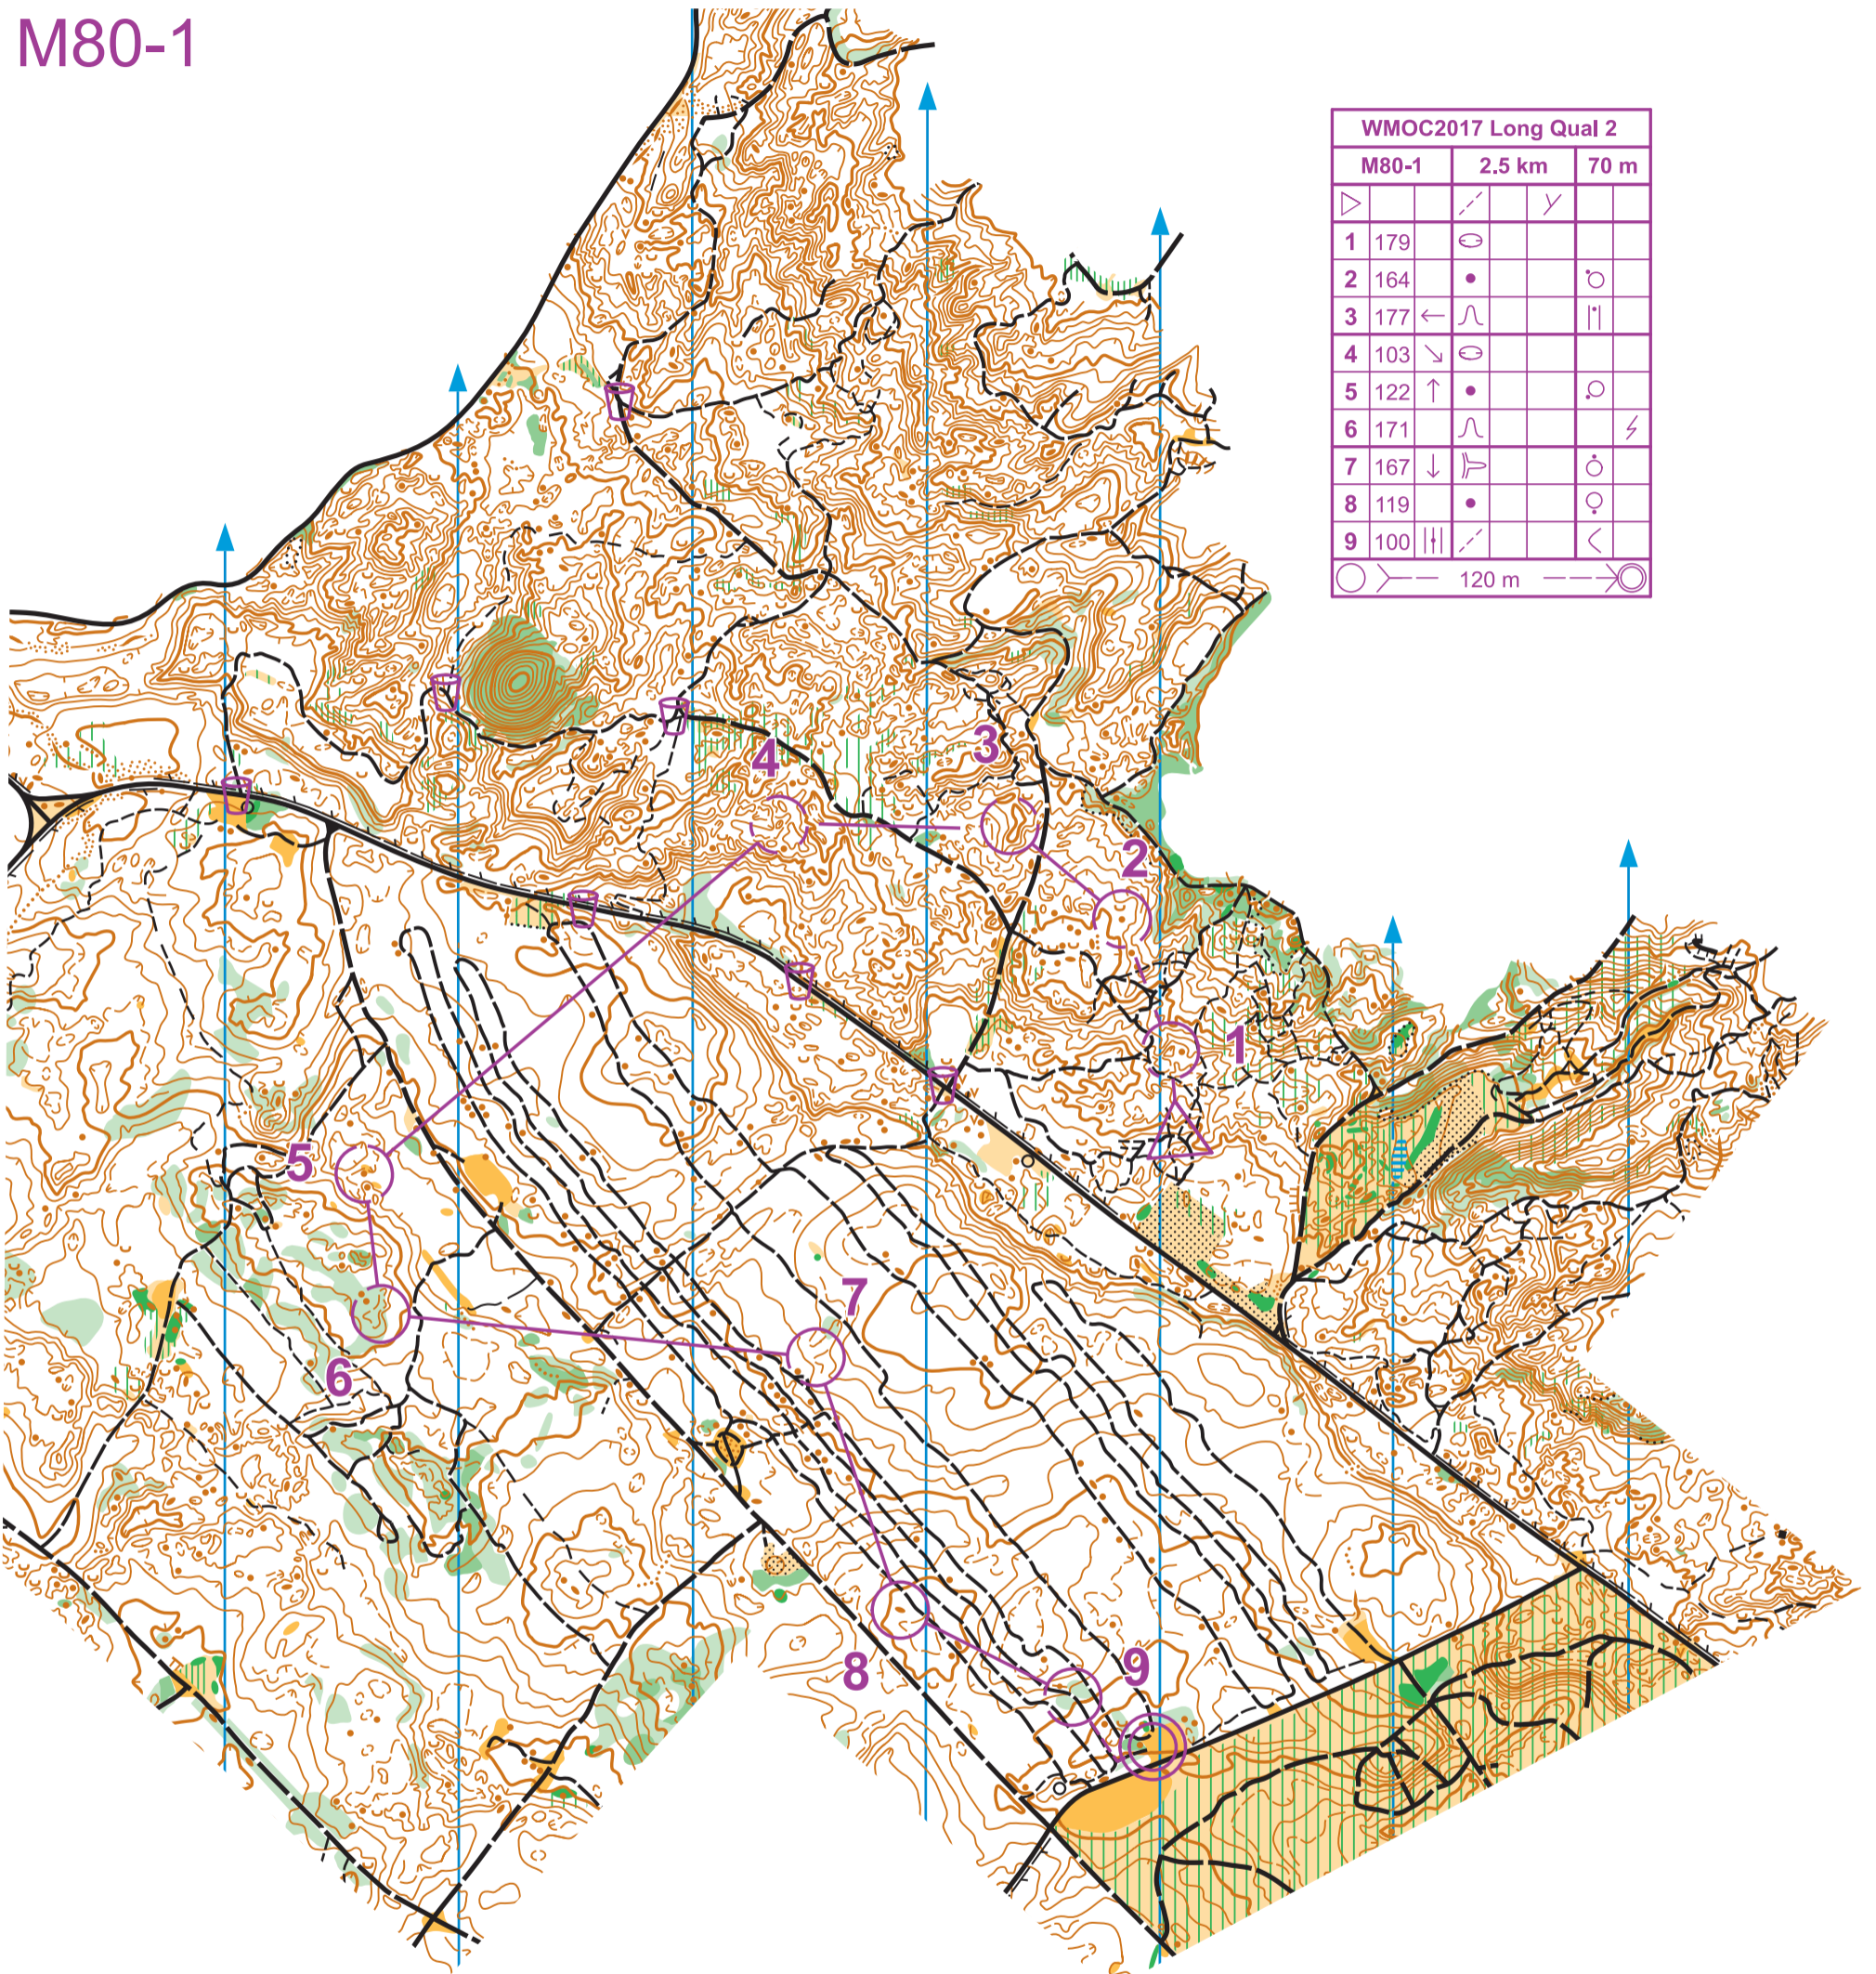

TEMU ROAD

Scale 1:7500
Contours 2.5m

WMOG
2017

Long Distance - Qualification 2
27 April 2017

M80-1

WMOG2017 Long Qual 2				
	M80-1	2.5 km	70 m	
▷		/	γ	
1	179	⊖		
2	164	•		⊖
3	177	←	∩	
4	103	∩	⊖	
5	122	↑	•	⊖
6	171	∩		⚡
7	167	↓	∩	⊖
8	119	•		♀
9	100		/	<

○ — 120 m — ○

Barfoot & Thompson
PRESENTS

KAIPARA
Ngā Maunga Whakahii o Kaipara

Mappers: Paul Ireland, Mike Beveridge,
Selwyn Palmer 2016
Contact: auckoc@hotmail.com
Copyright: AOC Jan 2017

Possession of this map implies and confers no right of
access for orienteering or any other purpose,
whether on a road, track or elsewhere.
Please respect the rights of landowners.

R	R	R
---	---	---