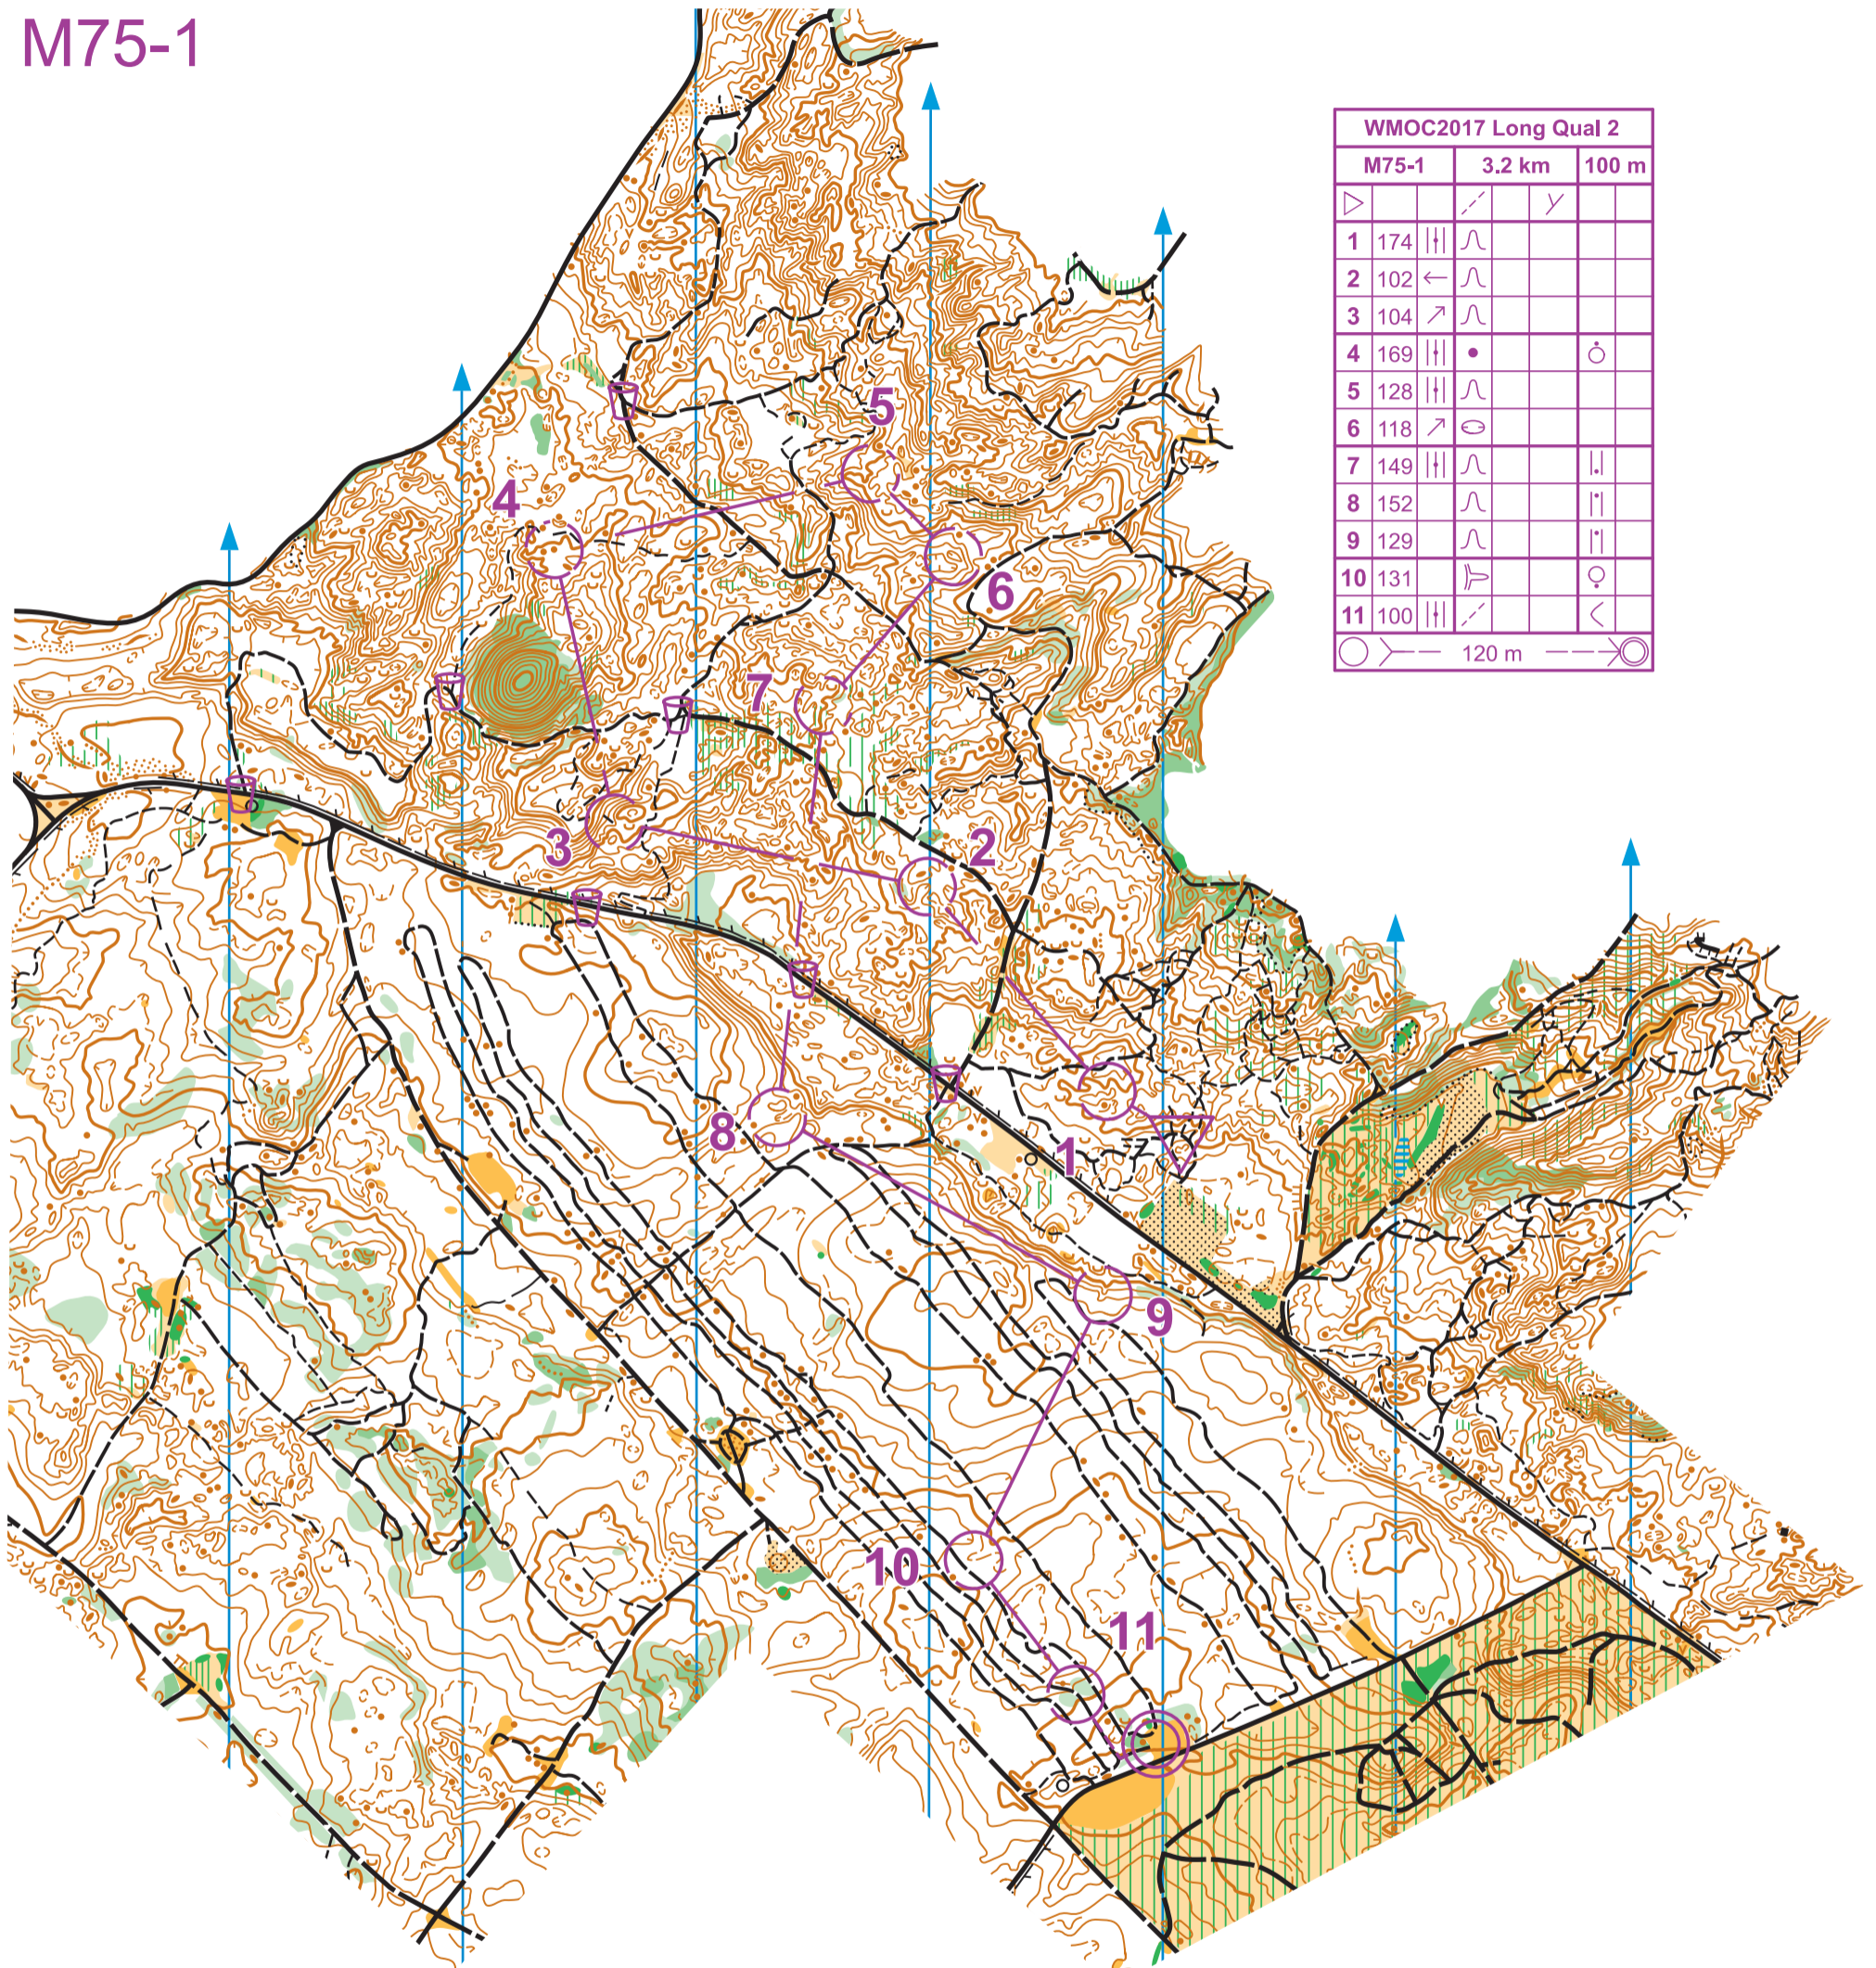

TEMU ROAD

Scale 1:7500
Contours 2.5m

WMOC
2017

Long Distance - Qualification 2
27 April 2017

M75-1

WMOC2017 Long Qual 2				
	M75-1	3.2 km	100 m	
▷		/	γ	
1	174		∩	
2	102	←	∩	
3	104	↗	∩	
4	169		•	◊
5	128		∩	
6	118	↗	○	
7	149		∩	
8	152	∩		
9	129	∩		
10	131	↗		♀
11	100		/	<

○ — 120 m — ○

Barfoot & Thompson
PRESENTS

KAIPARA
Ngā Maunga Whakahii o Kaipara

Mappers: Paul Ireland, Mike Beveridge,
Selwyn Palmer 2016
Contact: auckoc@hotmail.com
Copyright: AOC Jan 2017

Possession of this map implies and confers no right of
access for orienteering or any other purpose,
whether on a road, track or elsewhere.
Please respect the rights of landowners.

R	R	R
---	---	---