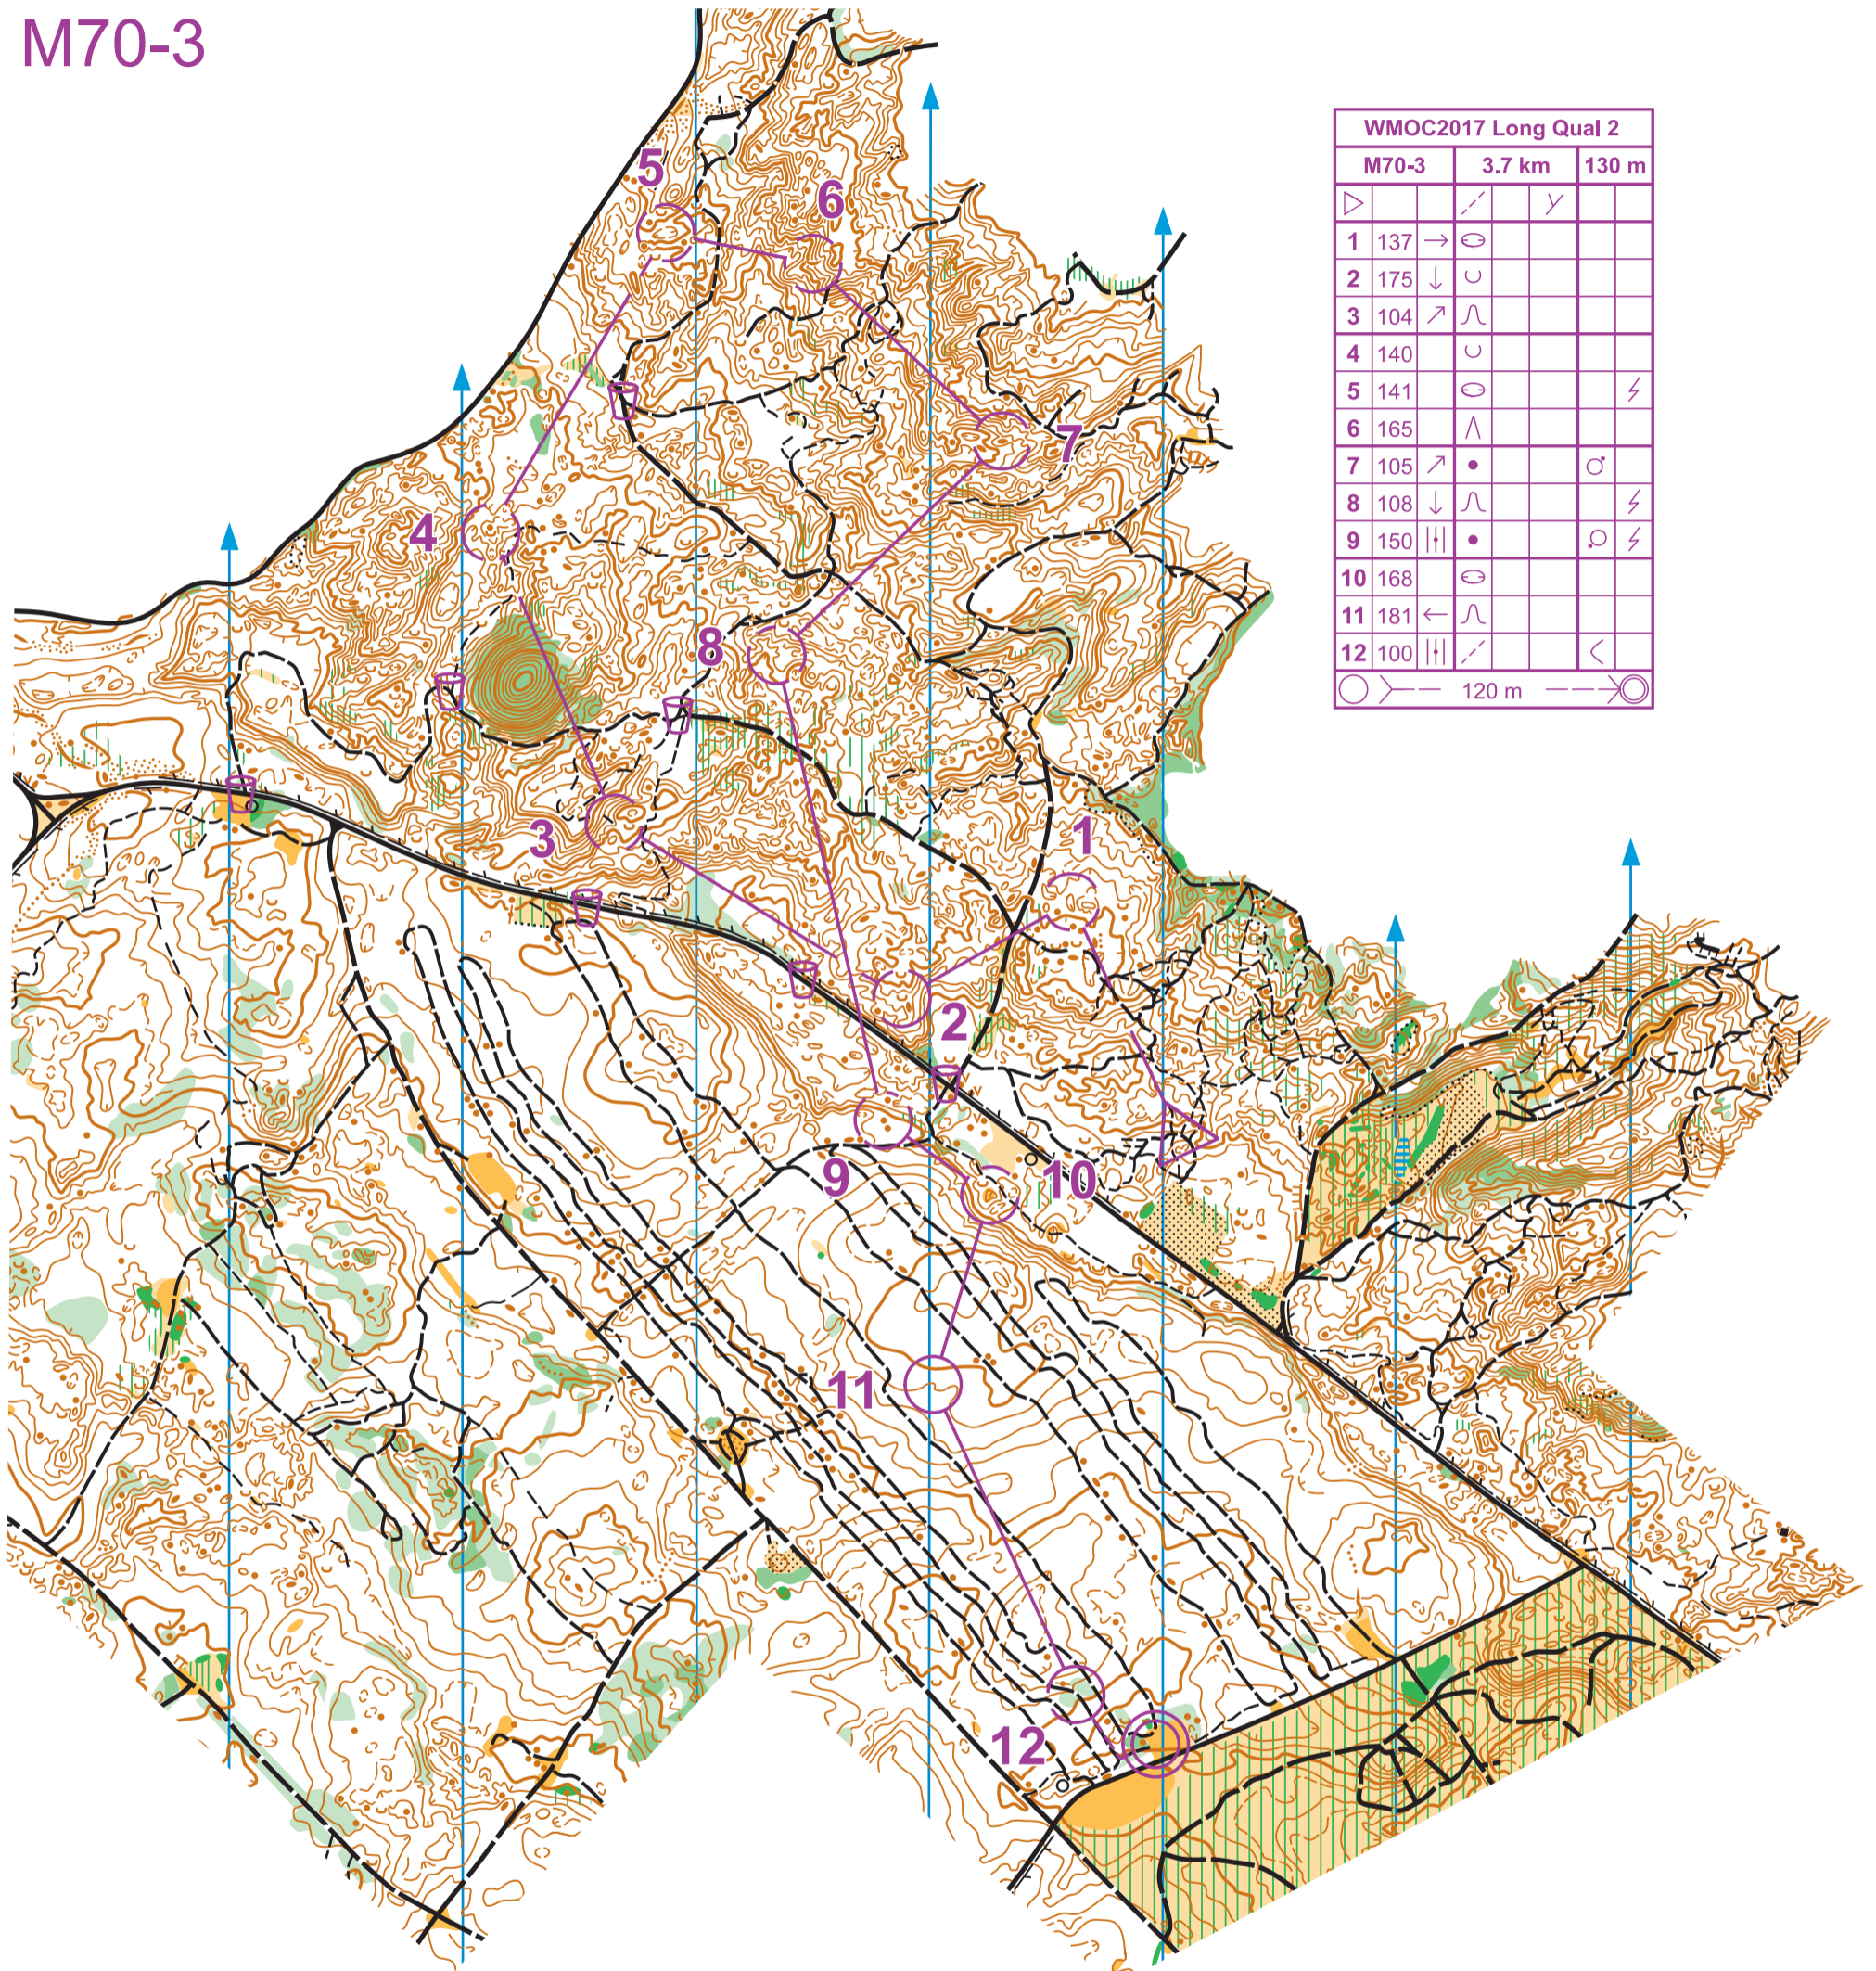

# TEMU ROAD

Scale 1:7500  
Contours 2.5m

WMOC  
2017

Long Distance - Qualification 2  
27 April 2017

M70-3

WMOC2017 Long Qual 2				
	M70-3	3.7 km	130 m	
▷		/	Y	
1	137 →	⊖		
2	175 ↓	∪		
3	104 ↗	∩		
4	140	∪		
5	141	⊖		⚡
6	165	∧		
7	105 ↗	•		♂
8	108 ↓	∩		⚡
9	150		•	♂ ⚡
10	168	⊖		
11	181 ←	∩		
12	100		/	<

○ — 120 m — ○

Barfoot & Thompson  
PRESENTS

KAIPARA  
Ngā Maunga Whakahii o Kaipara

Mappers: Paul Ireland, Mike Beveridge,  
Selwyn Palmer 2016  
Contact: auckoc@hotmail.com  
Copyright: AOC Jan 2017

Possession of this map implies and confers no right of  
access for orienteering or any other purpose,  
whether on a road, track or elsewhere.  
Please respect the rights of landowners.

R	R	R
---	---	---