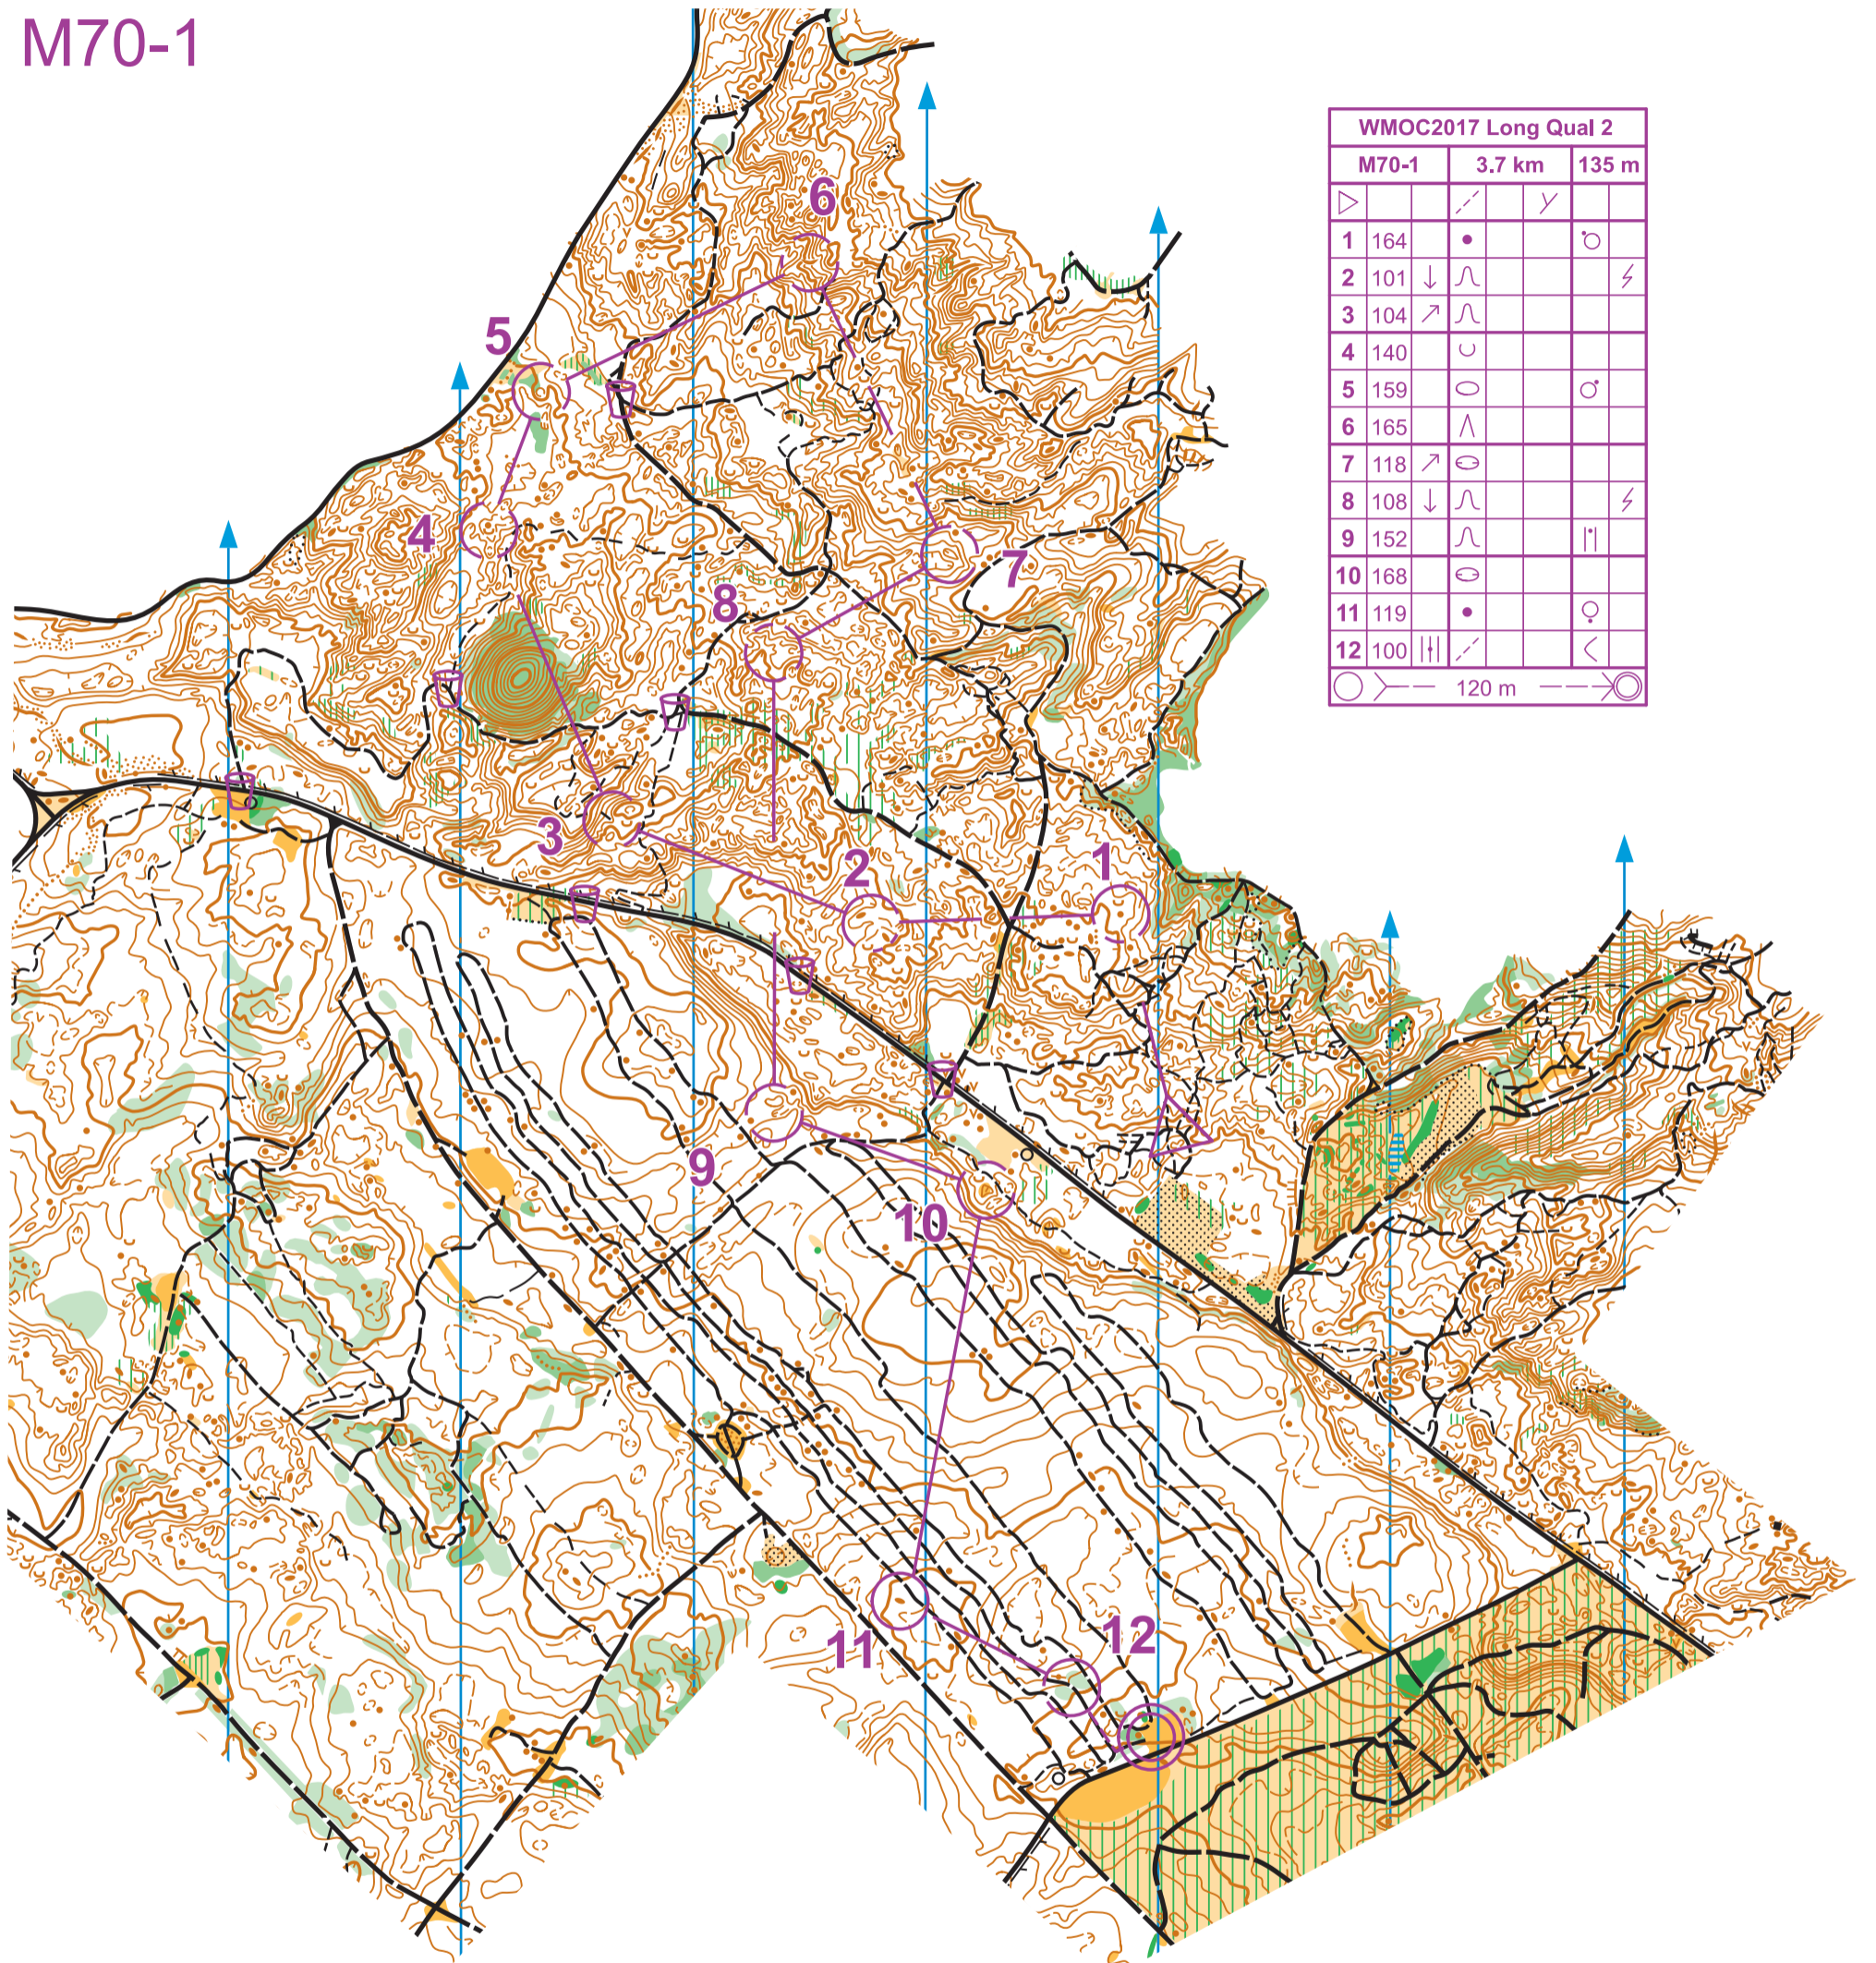

TEMU ROAD

Scale 1:7500
Contours 2.5m

WMOC
2017

Long Distance - Qualification 2
27 April 2017

M70-1

WMOC2017 Long Qual 2				
	M70-1	3.7 km	135 m	
▷		/	γ	
1	164	•		⊙
2	101	↓	∩	⚡
3	104	↗	∩	
4	140	∪		
5	159	○		⊙
6	165	∧		
7	118	↗	⊙	
8	108	↓	∩	⚡
9	152	∩		
10	168	⊙		
11	119	•		♀
12	100		/	<

○ — 120 m — ○

Barfoot & Thompson
PRESENTS

KAIPARA
Ngā Maunga Whakahii o Kaipara

Mappers: Paul Ireland, Mike Beveridge,
Selwyn Palmer 2016
Contact: auckoc@hotmail.com
Copyright: AOC Jan 2017

Possession of this map implies and confers no right of
access for orienteering or any other purpose,
whether on a road, track or elsewhere.
Please respect the rights of landowners.

R	R	R
---	---	---