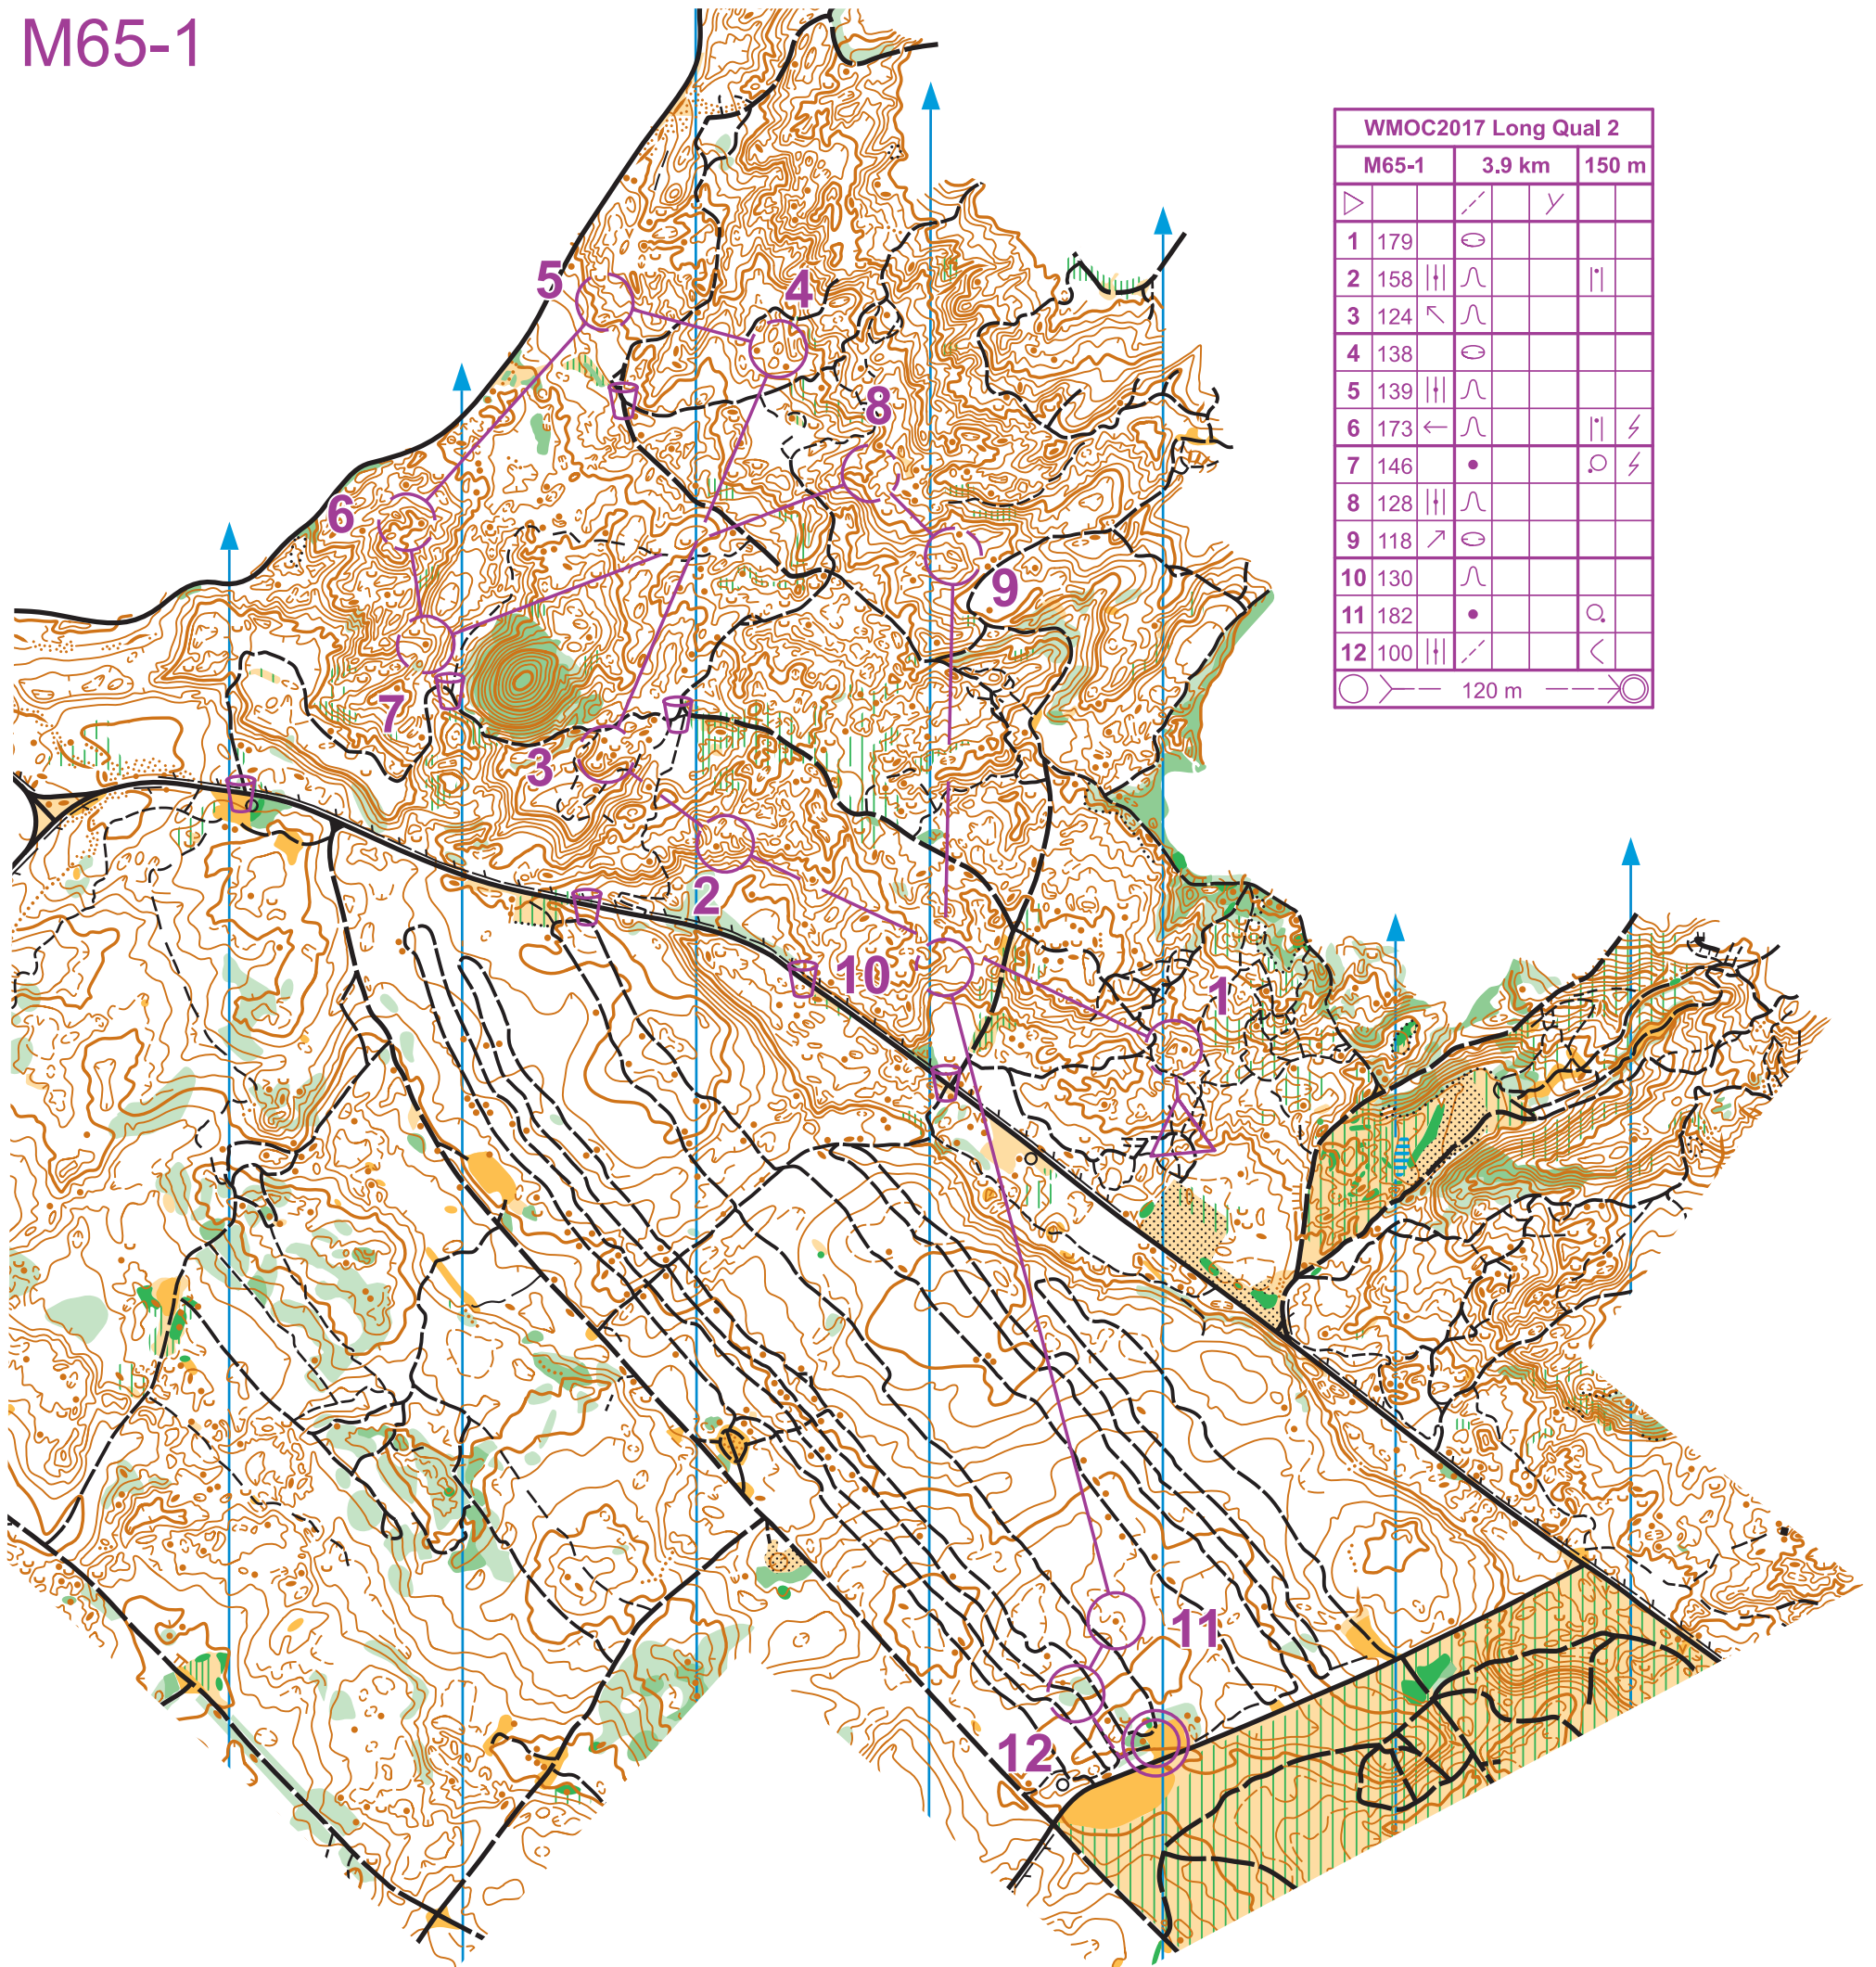

# TEMU ROAD

Scale 1:7500  
Contours 2.5m

WMOG  
2017

Long Distance - Qualification 2  
27 April 2017

M65-1

WMOG2017 Long Qual 2			
M65-1	3.9 km	150 m	
▷	↗	↘	
1 179	⊖		
2 158		∩	
3 124	↖	∩	
4 138	⊖		
5 139		∩	
6 173	←	∩	⚡
7 146	•	⊖	⚡
8 128		∩	
9 118	↗	⊖	
10 130	∩		
11 182	•	⊖	⊖
12 100		↗	⊖

○ — 120 m — ○

Barfoot & Thompson  
PRESENTS

KAIPARA  
Ngā Maunga Whakahii o Kaipara

Mappers: Paul Ireland, Mike Beveridge,  
Selwyn Palmer 2016  
Contact: auckoc@hotmail.com  
Copyright: AOC Jan 2017

Possession of this map implies and confers no right of  
access for orienteering or any other purpose,  
whether on a road, track or elsewhere.  
Please respect the rights of landowners.

R	R	R
---	---	---