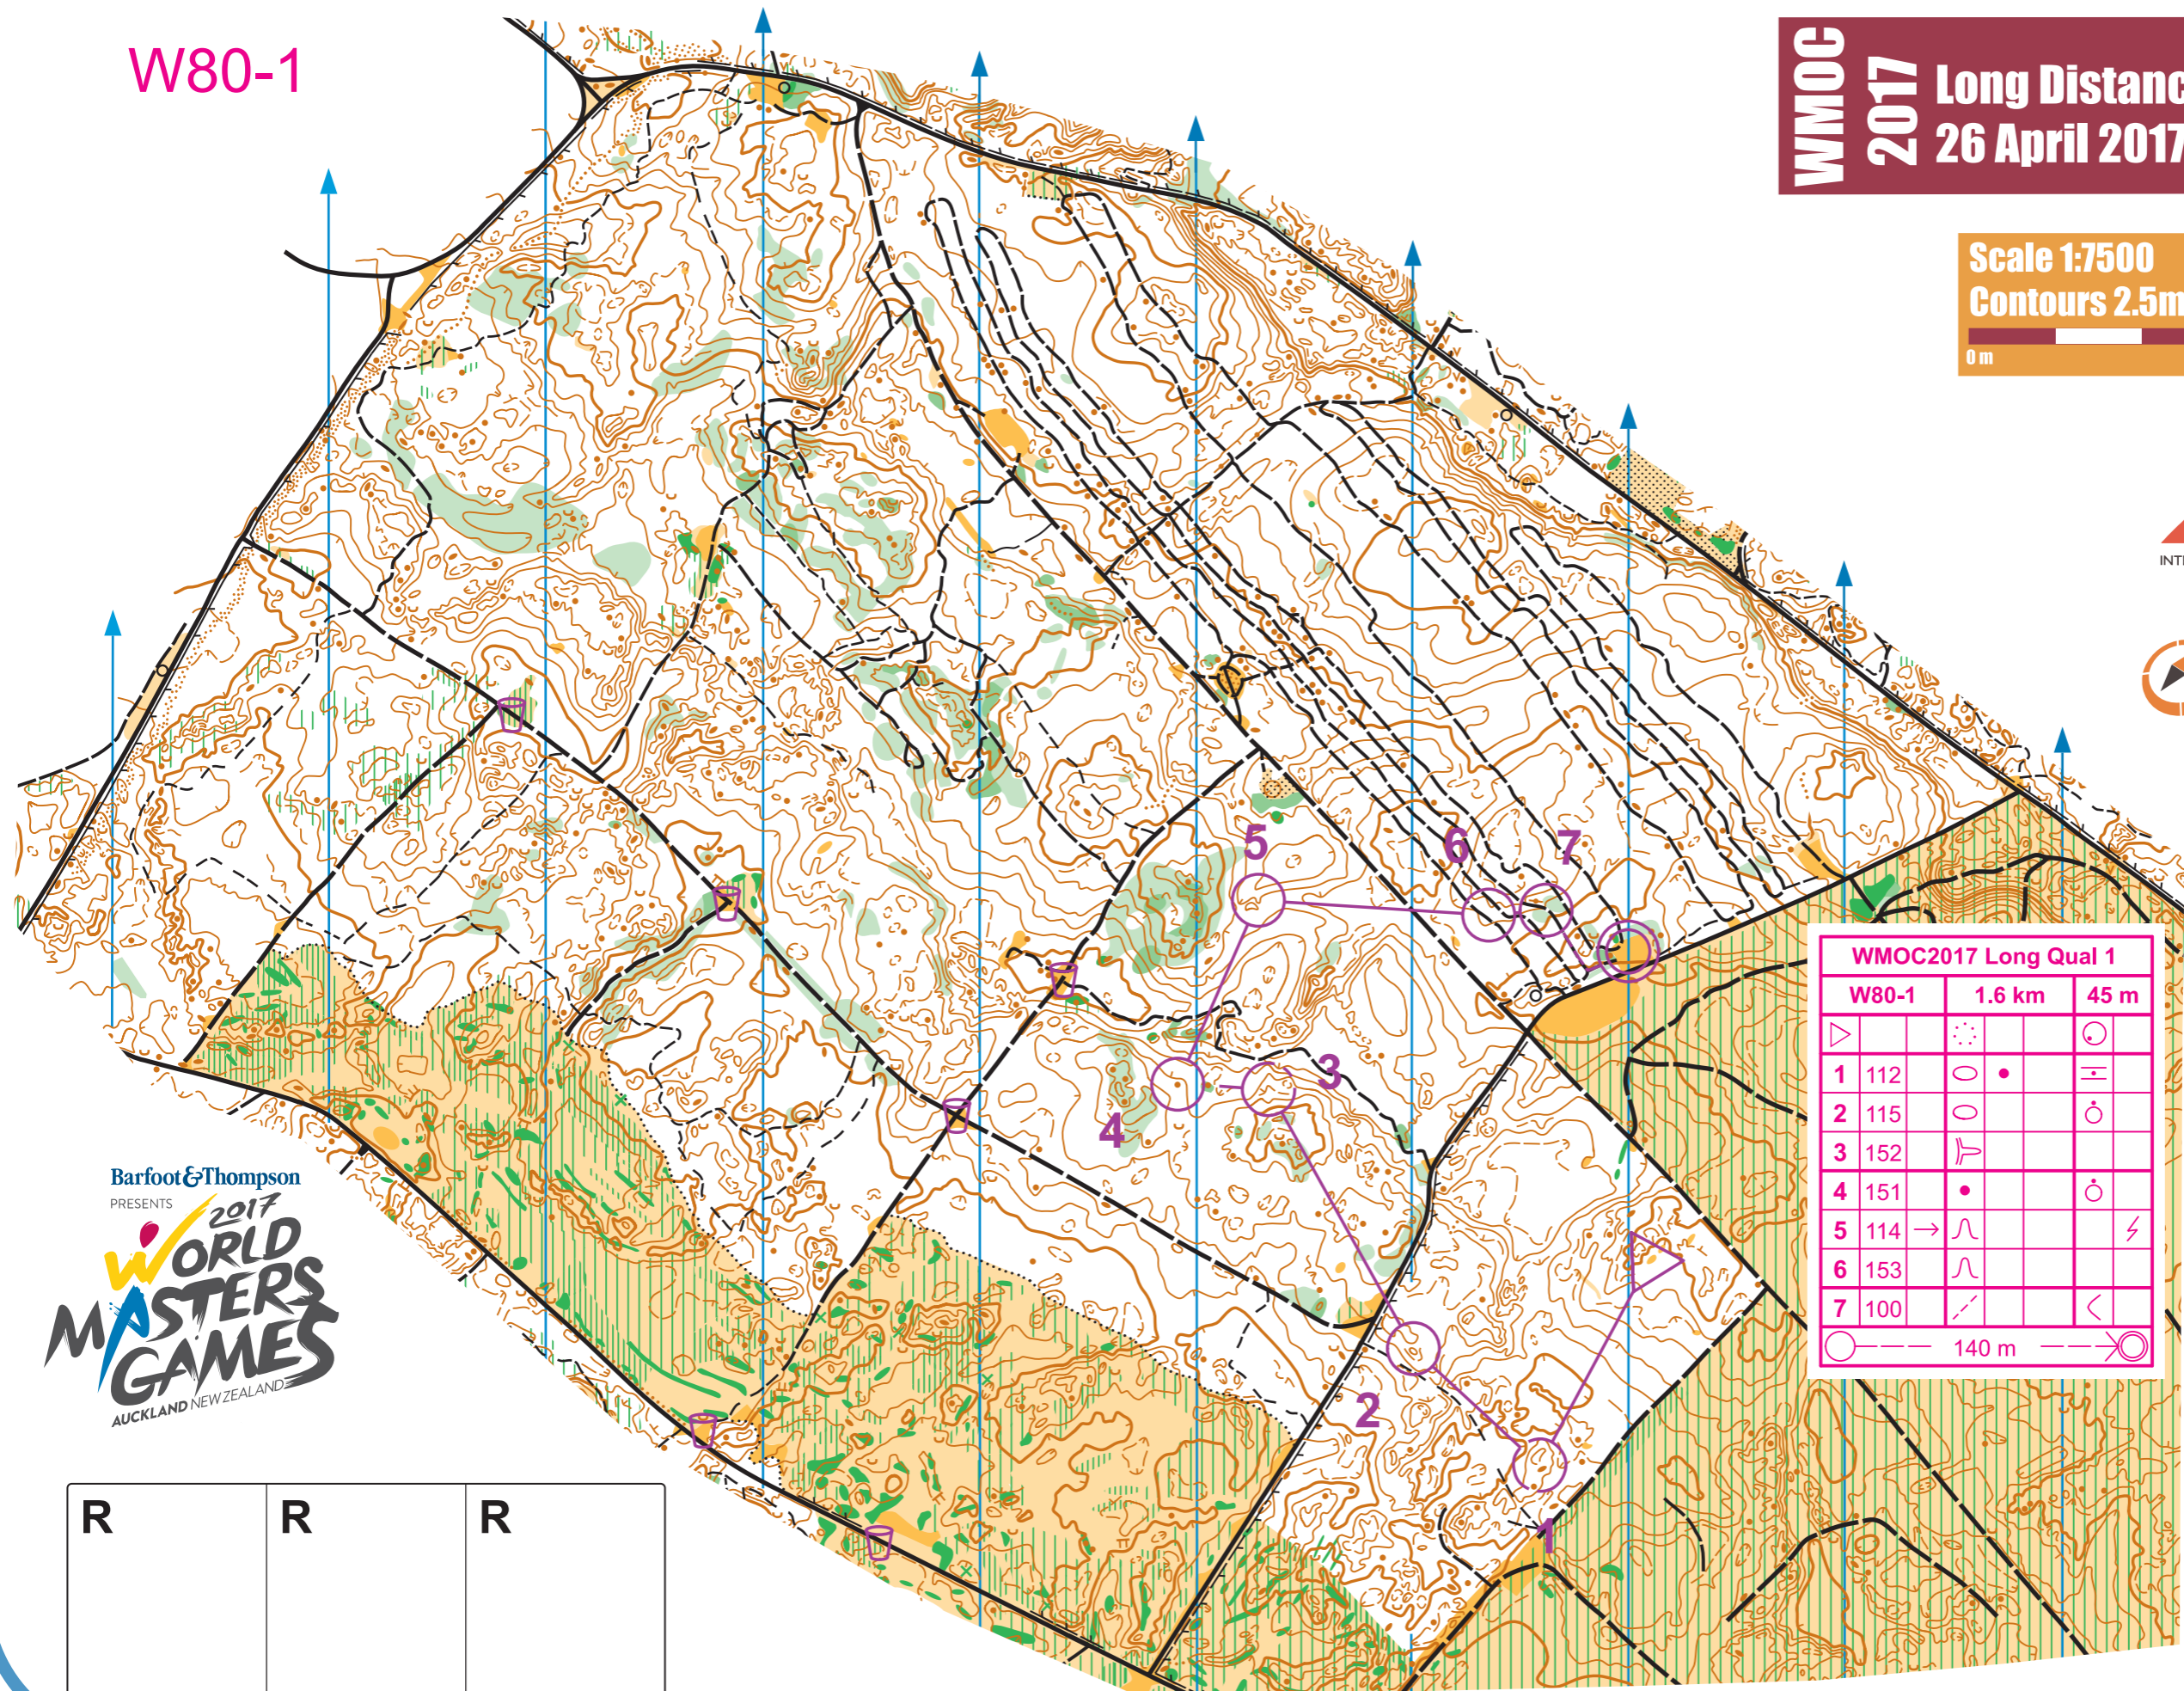

WMOG 2017 Long Distance - Qualification 1
26 April 2017

Scale 1:7500
Contours 2.5m
0 m 500 m
Magnetic North

KAIPARA
Ngā Maunga Whakahi o Kaipara

WMOG2017 Long Qual 1			
W80-1	1.6 km	45 m	
▶	⊙	⊙	⊙
1 112	⊙	•	⊙
2 115	⊙		⊙
3 152	⊙		
4 151	•		⊙
5 114	→	⊙	⚡
6 153	⊙		
7 100	⊙		<

⊙ — 140 m — ⊙

R	R	R
---	---	---

Mappers: Paul Ireland, Mike Beveridge, Selwyn Palmer 2016
Contact: auckoc@hotmail.com
Copyright: AOC Jan 2017

Possession of this map implies and confers no right of access for orienteering or any other purpose, whether on a road, track or elsewhere. Please respect the rights of landowners.