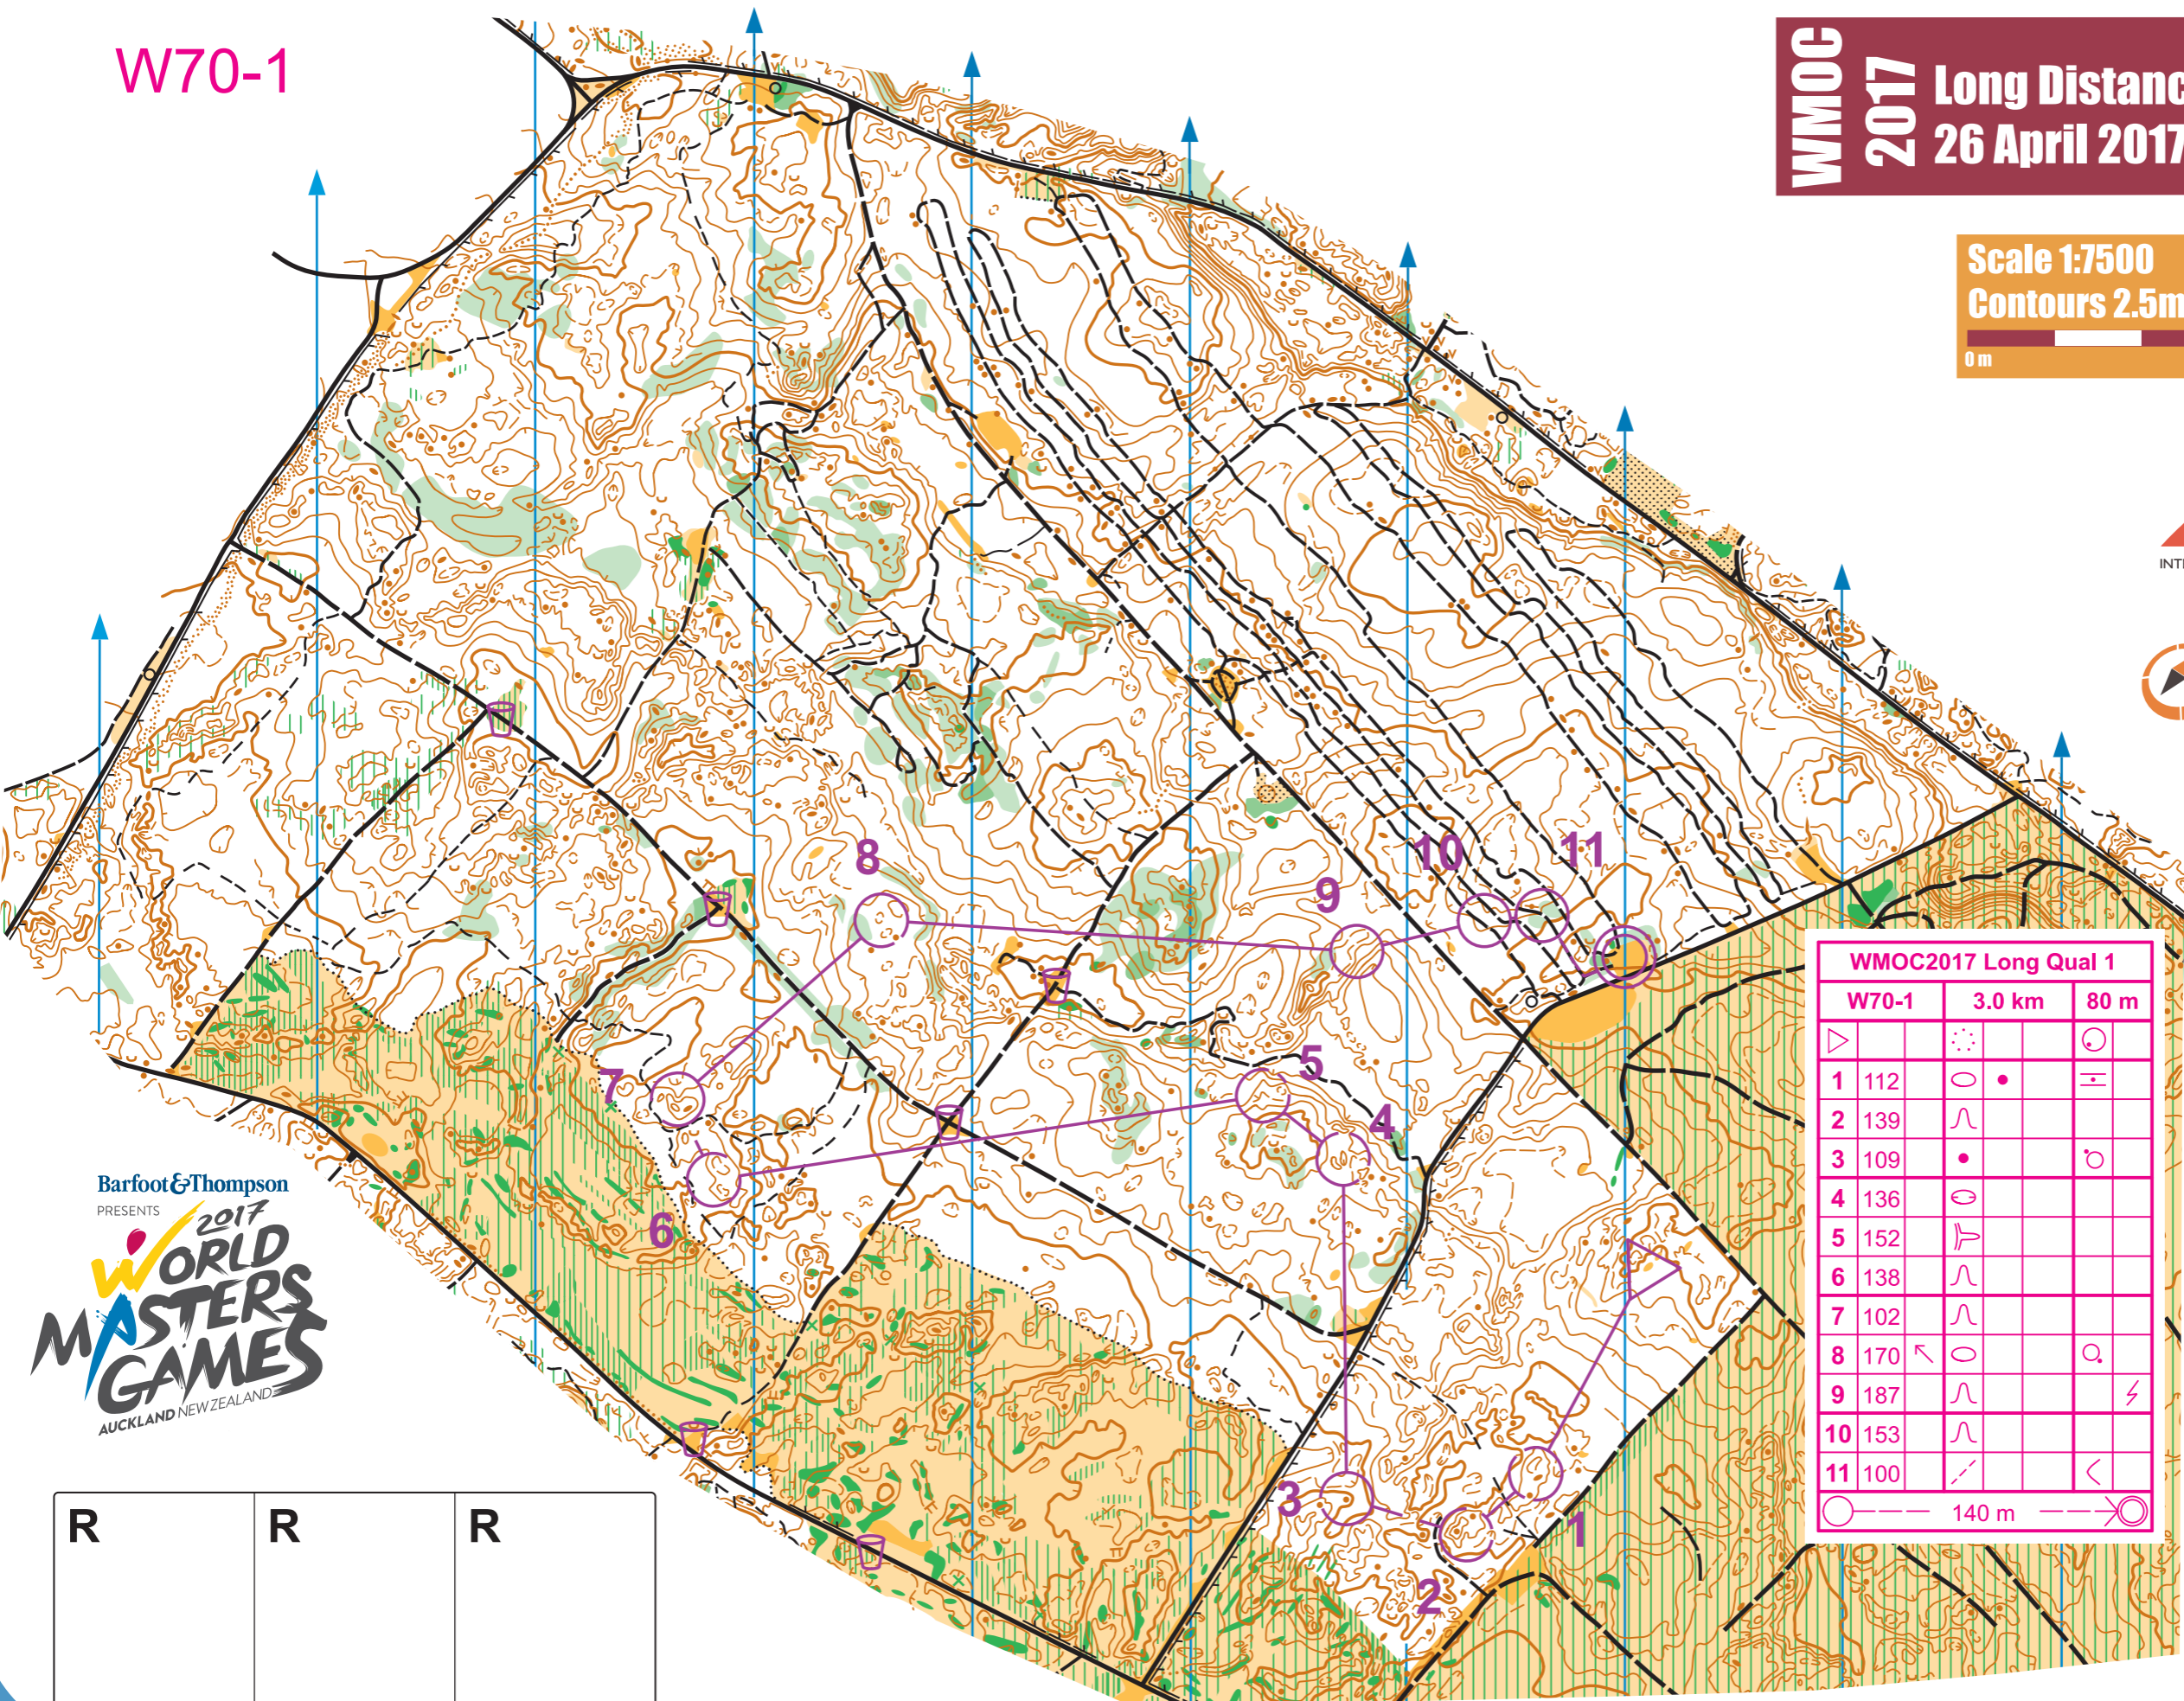

WMOG 2017 Long Distance - Qualification 1
26 April 2017

Scale 1:7500
Contours 2.5m
0 m 500 m
Magnetic North

Kaipara
Ngā Maunga Whakahi o Kaipara

WMOG2017 Long Qual 1			
W70-1	3.0 km	80 m	
▷	⊙	⊙	⊙
1 112	⊙	•	⊙
2 139	∩		
3 109	•		⊙
4 136	⊙		
5 152	∩		
6 138	∩		
7 102	∩		
8 170	∩		⊙
9 187	∩		⚡
10 153	∩		
11 100	∩		<

⊙ --- 140 m --- ⊙

R	R	R
---	---	---

Mappers: Paul Ireland, Mike Beveridge, Selwyn Palmer 2016
Contact: auckoc@hotmail.com
Copyright: AOC Jan 2017

Possession of this map implies and confers no right of access for orienteering or any other purpose, whether on a road, track or elsewhere. Please respect the rights of landowners.