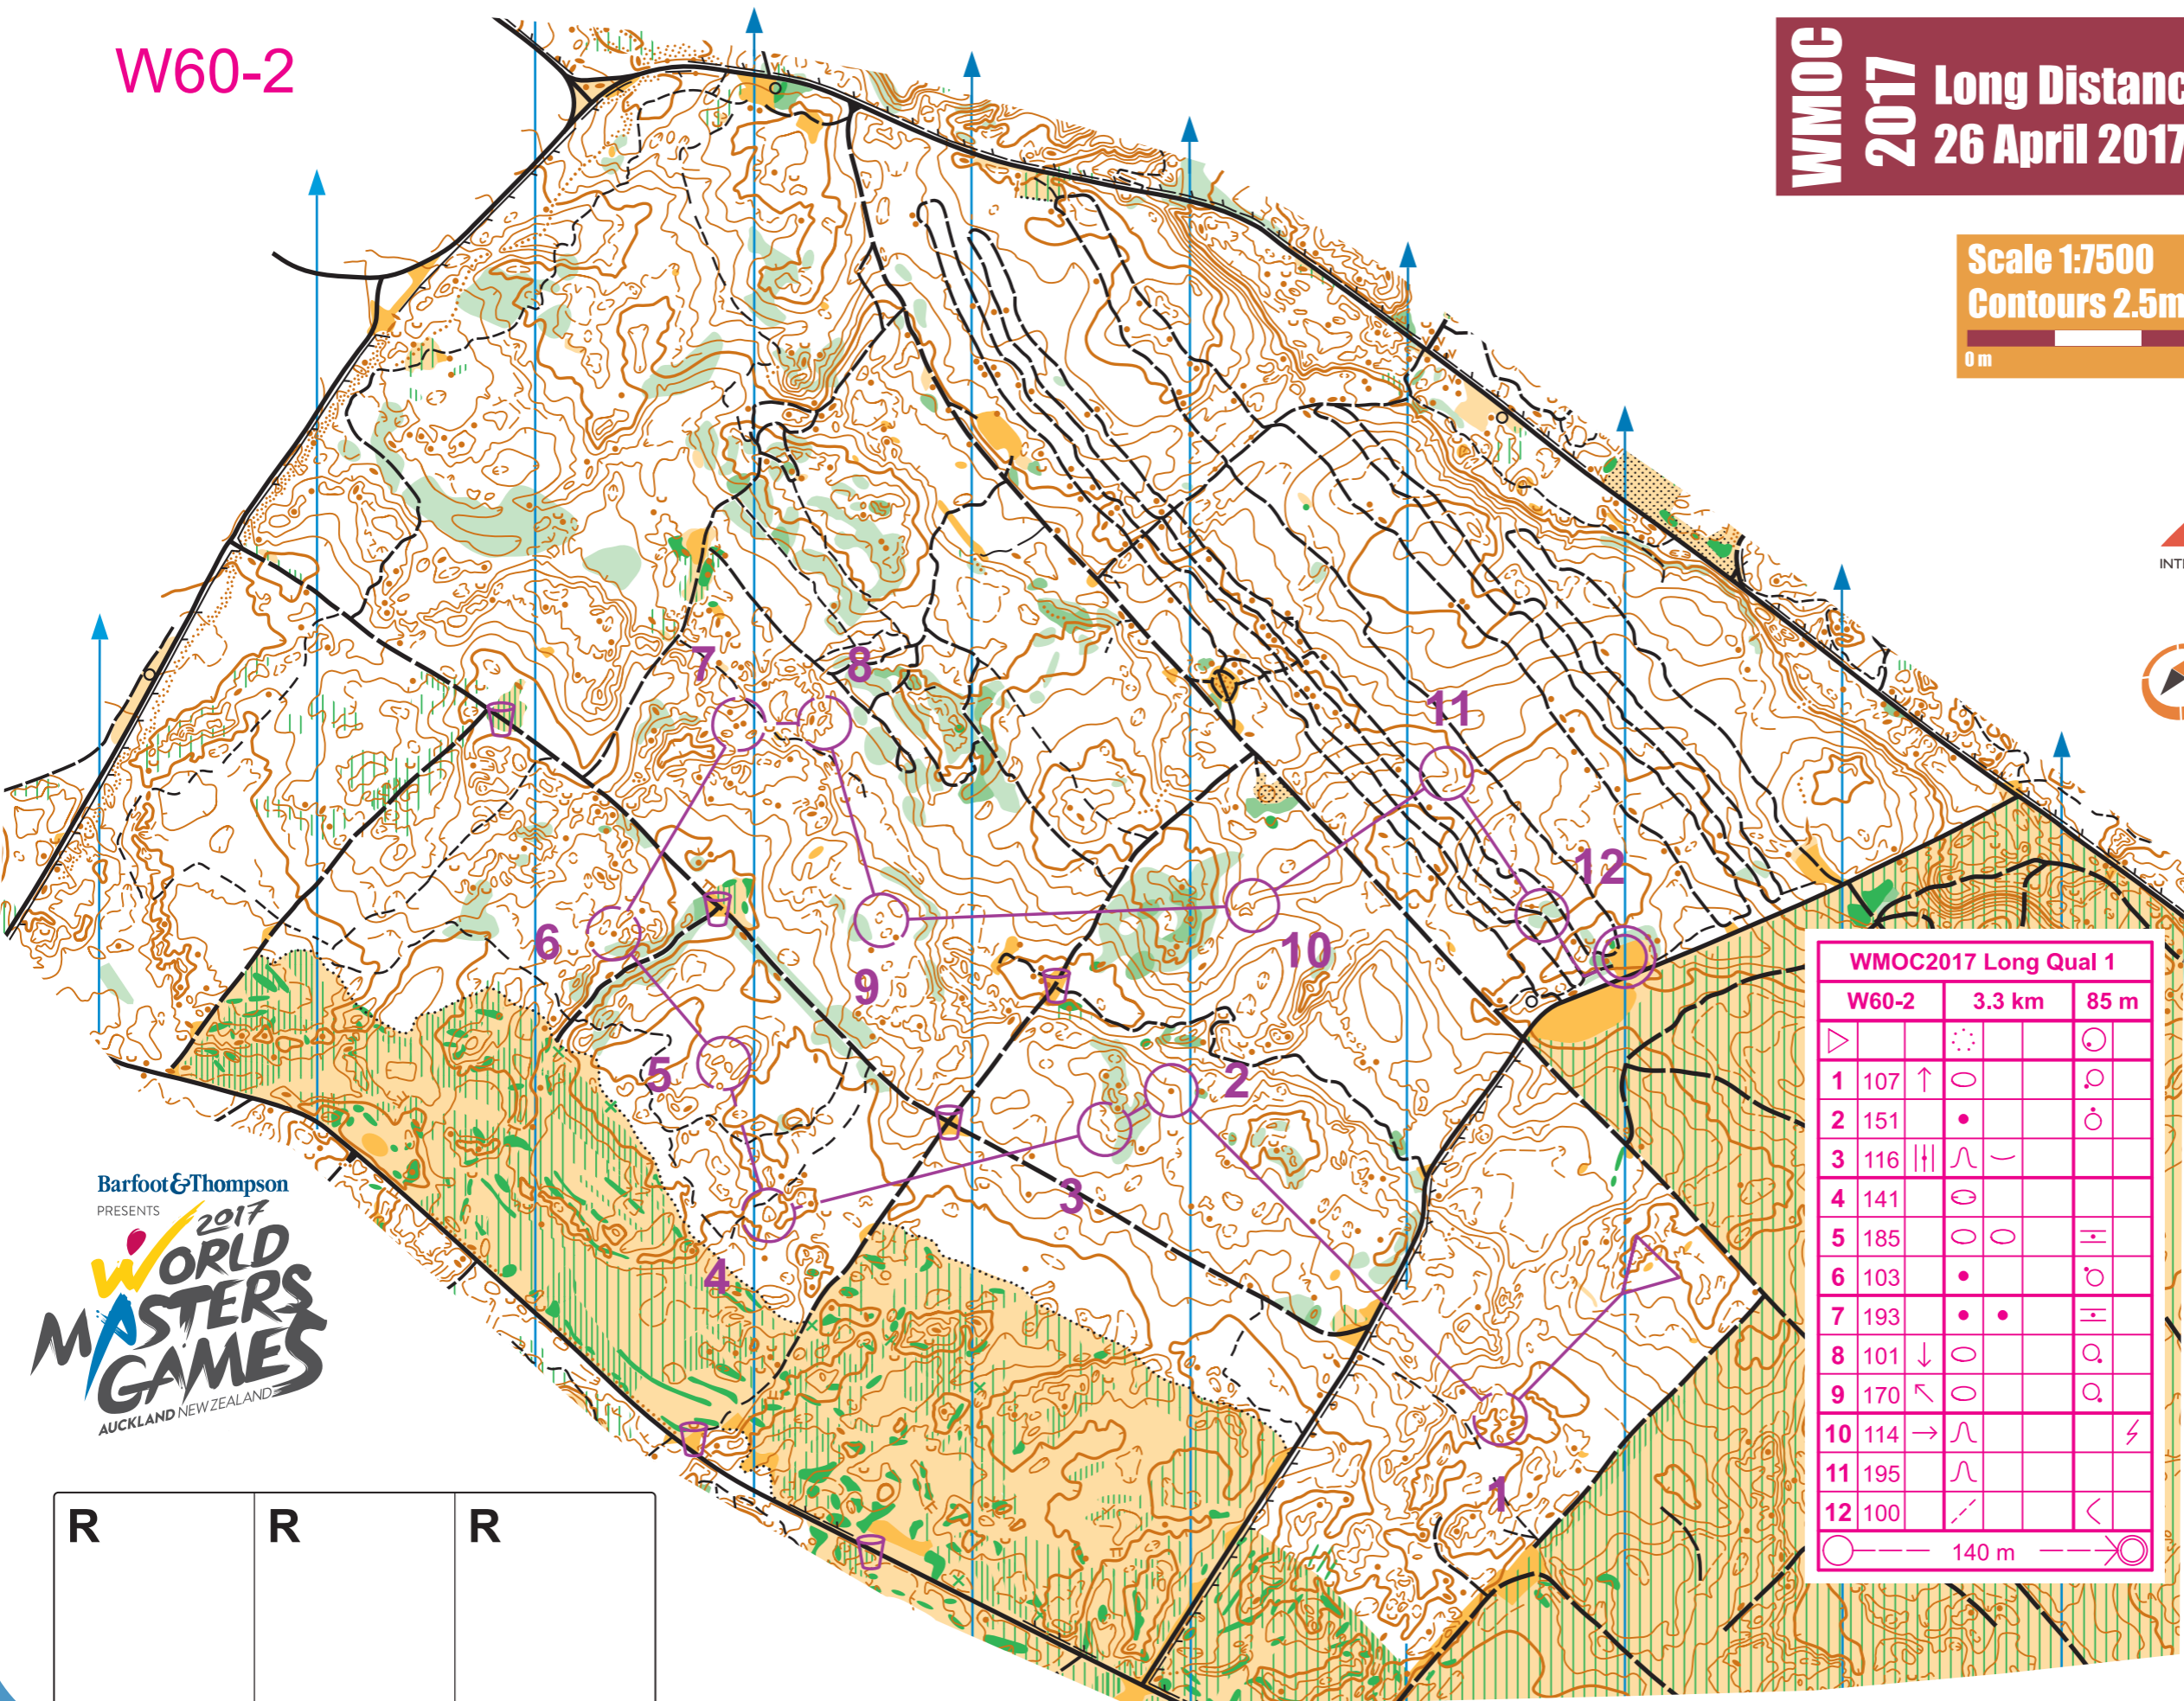

WMOG 2017 Long Distance - Qualification 1
26 April 2017

Scale 1:7500
Contours 2.5m
0 m 500 m
Magnetic North

Kaipara
Ngā Maunga Whakahi o Kaipara

WMOG2017 Long Qual 1			
W60-2	3.3 km	85 m	
▷	⊙	⊙	⊙
1 107 ↑	⊙		⊙
2 151 •			⊙
3 116 ∩ -			
4 141 ⊖			
5 185 ⊙ ⊙			⊖
6 103 •			⊖
7 193 • •			⊖
8 101 ↓	⊙		⊙
9 170 ↖	⊙		⊙
10 114 →	∩		⚡
11 195 ∩			
12 100 ↗			<

⊙ --- 140 m --- ⊙

R	R	R
---	---	---

Mappers: Paul Ireland, Mike Beveridge, Selwyn Palmer 2016
Contact: auckoc@hotmail.com
Copyright: AOC Jan 2017

Possession of this map implies and confers no right of access for orienteering or any other purpose, whether on a road, track or elsewhere. Please respect the rights of landowners.