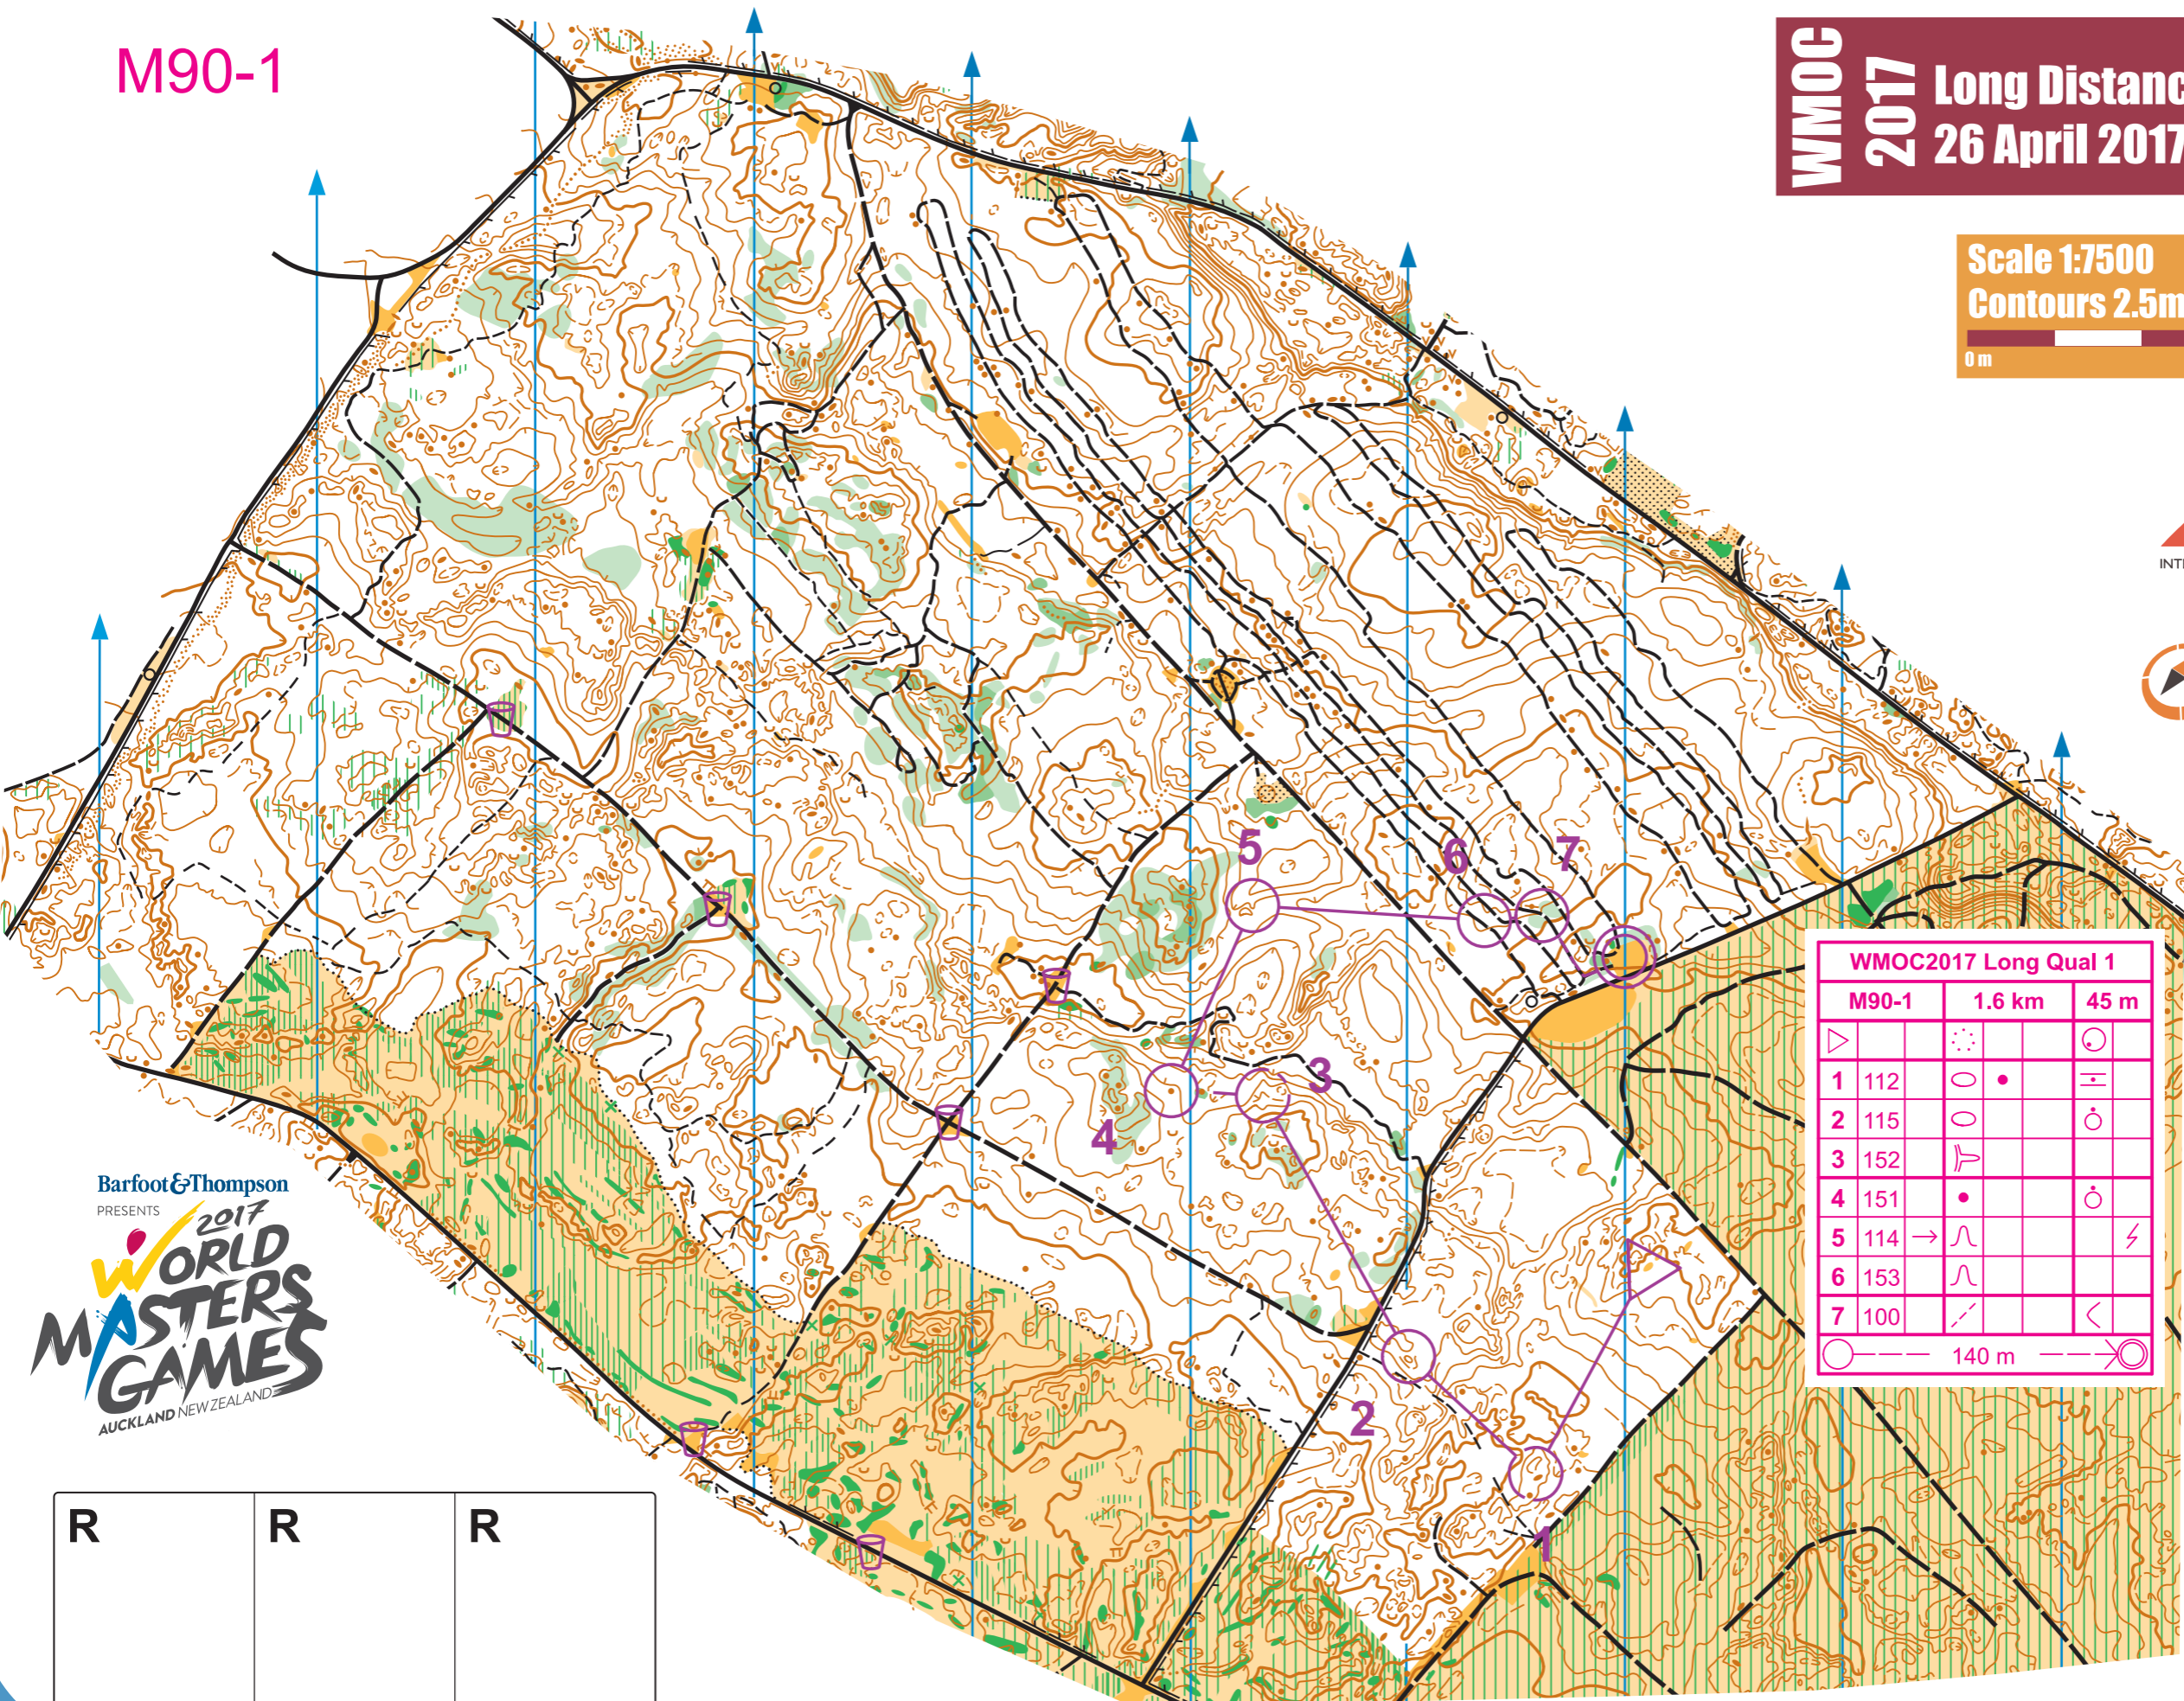

WMOG 2017 Long Distance - Qualification 1
26 April 2017

Scale 1:7500
Contours 2.5m
0 m 500 m
Magnetic North

KAIPARA
Ngā Maunga Whakahi o Kaipara

WMOG2017 Long Qual 1

M90-1	1.6 km	45 m
▷	⊙	⊙
1 112	○ •	⊖
2 115	○	⊖
3 152	∩	
4 151	•	⊖
5 114	→ ∩	⚡
6 153	∩	
7 100	∩	<

○ — 140 m — ⊙

R	R	R
---	---	---

Mappers: Paul Ireland, Mike Beveridge, Selwyn Palmer 2016
Contact: auckoc@hotmail.com
Copyright: AOC Jan 2017

Possession of this map implies and confers no right of access for orienteering or any other purpose, whether on a road, track or elsewhere. Please respect the rights of landowners.