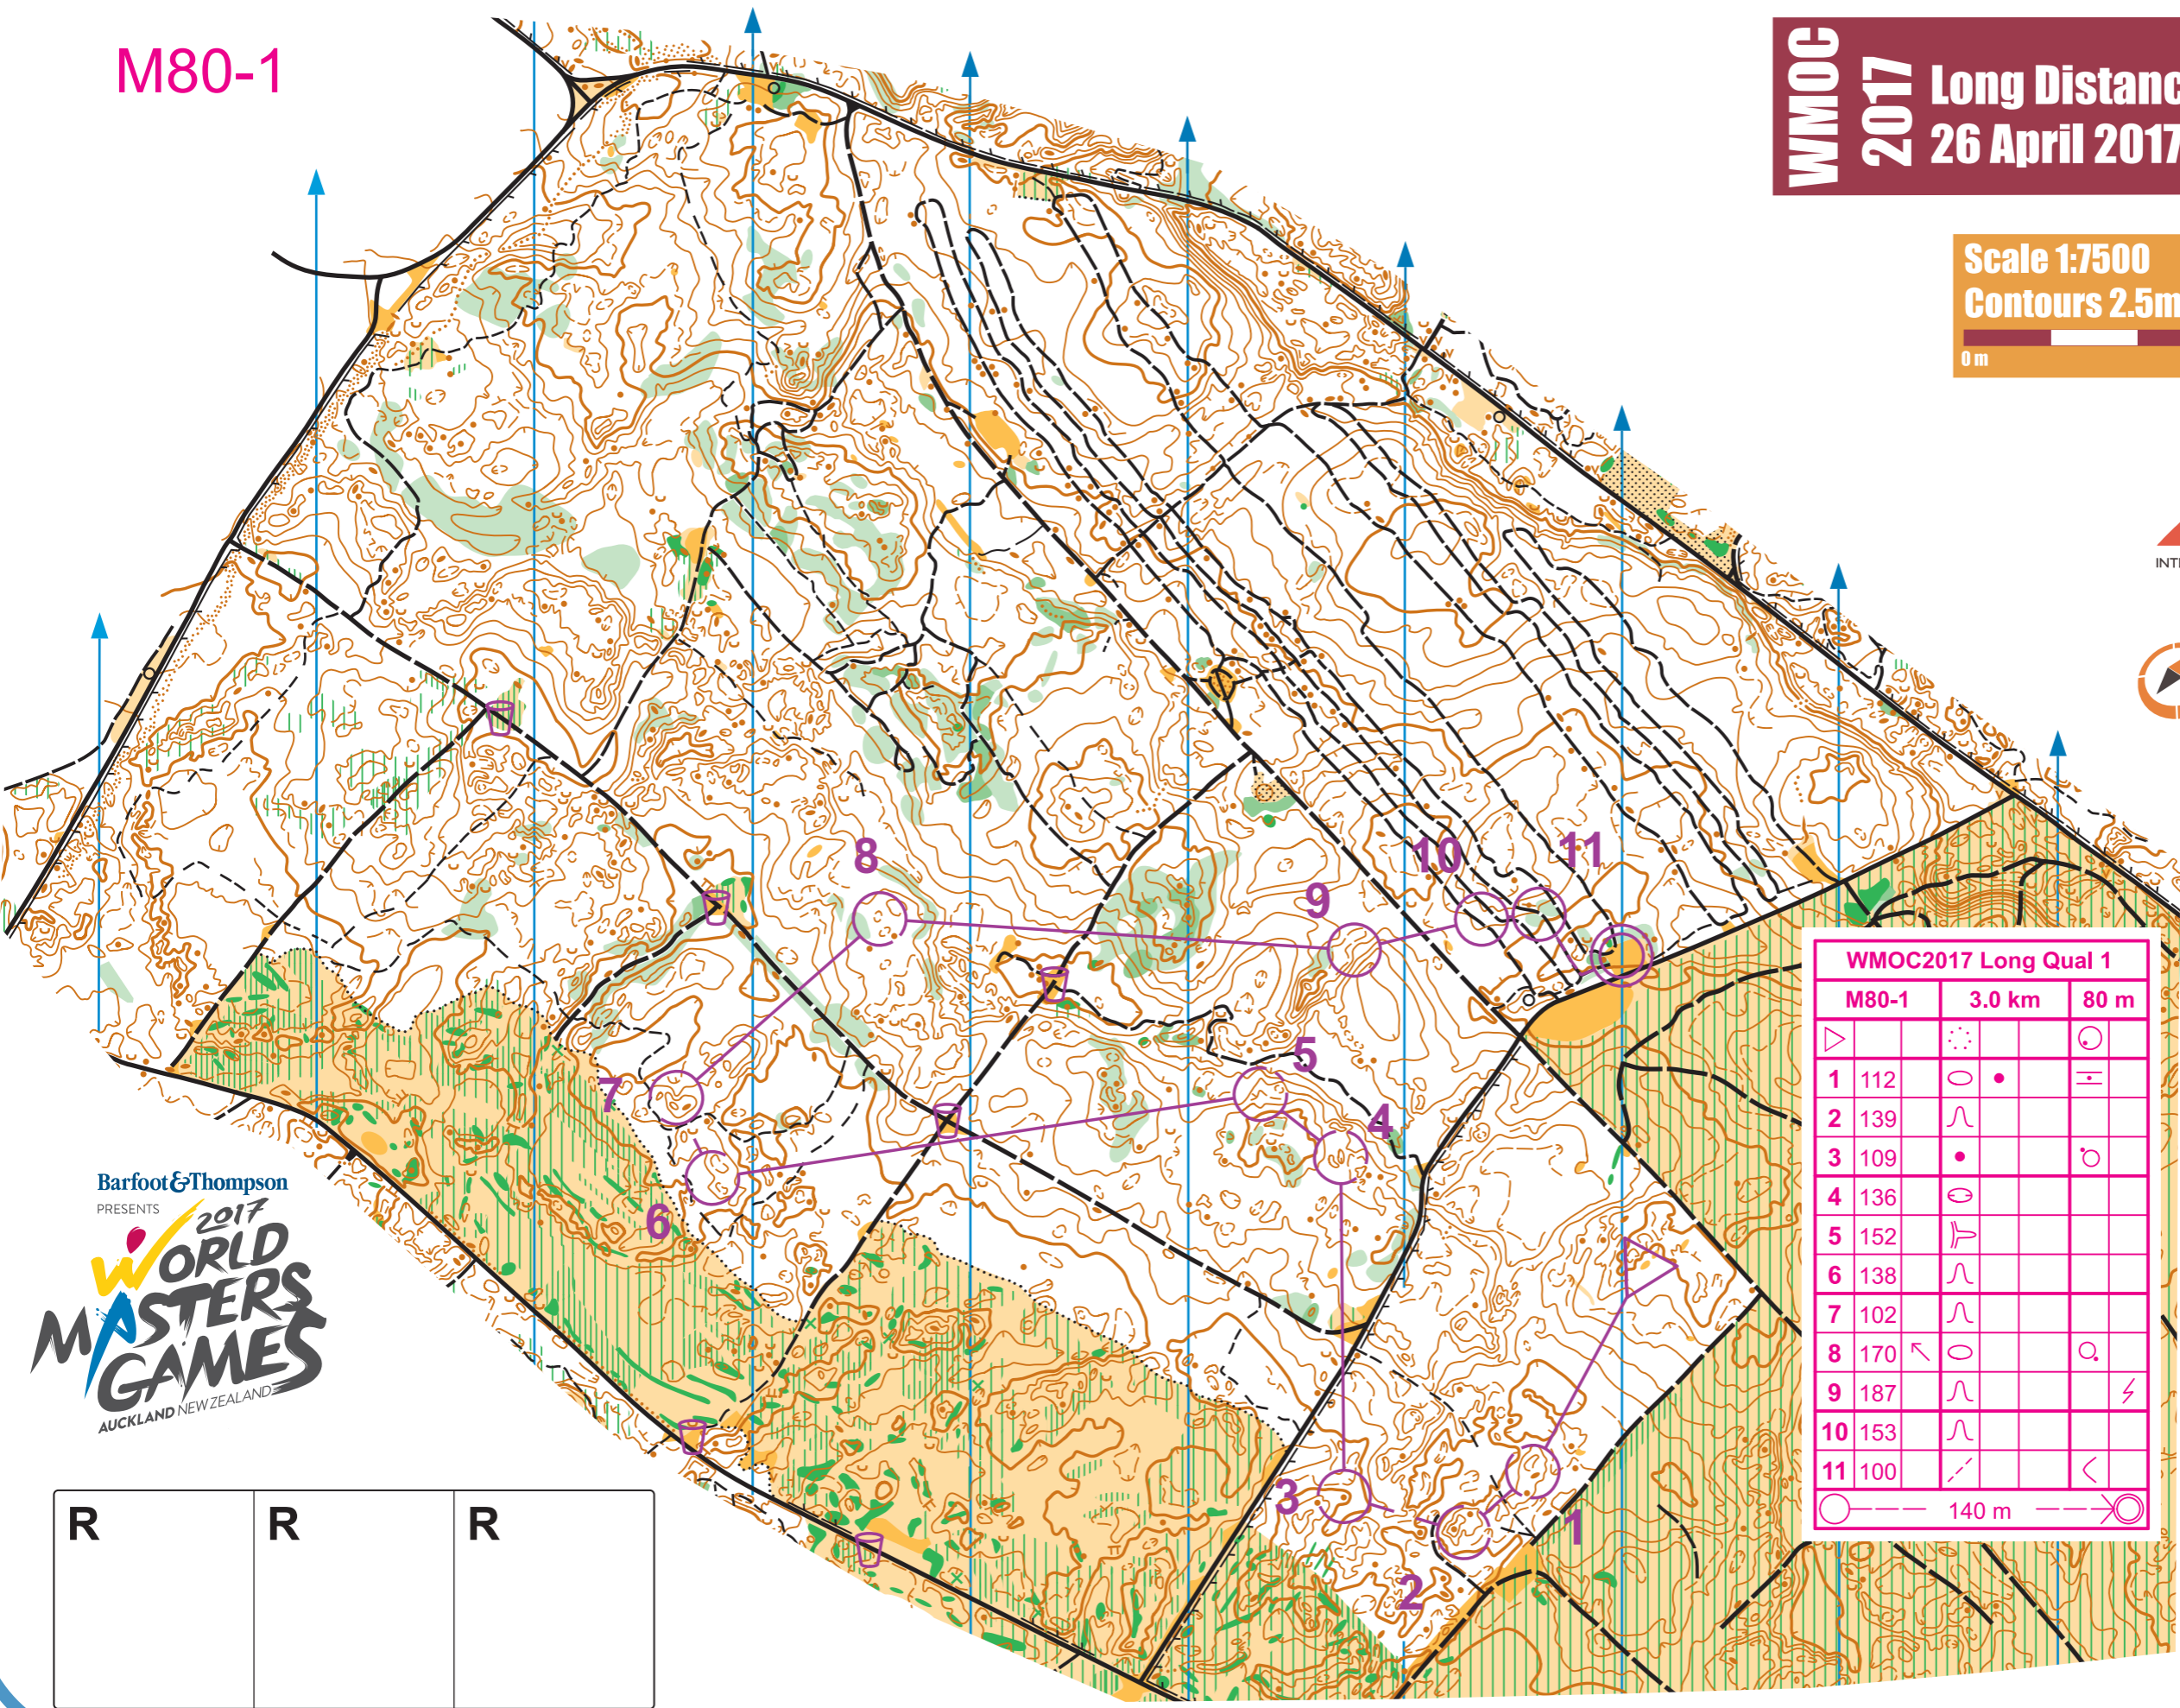

WMOG 2017 Long Distance - Qualification 1
26 April 2017

Scale 1:7500
Contours 2.5m
0 m 500 m
Magnetic North

Kaipara
Ngā Maunga Whakahi o Kaipara

WMOG2017 Long Qual 1			
M80-1	3.0 km	80 m	
△	○	○	○
1 112	○	•	≡
2 139	∩		
3 109	•		○
4 136	○		
5 152	∩		
6 138	∩		
7 102	∩		
8 170	↖	○	○
9 187	∩		⚡
10 153	∩		
11 100	↙		<

○ — 140 m — ○

R	R	R
---	---	---

Mappers: Paul Ireland, Mike Beveridge, Selwyn Palmer 2016
Contact: auckoc@hotmail.com
Copyright: AOC Jan 2017

Possession of this map implies and confers no right of access for orienteering or any other purpose, whether on a road, track or elsewhere. Please respect the rights of landowners.