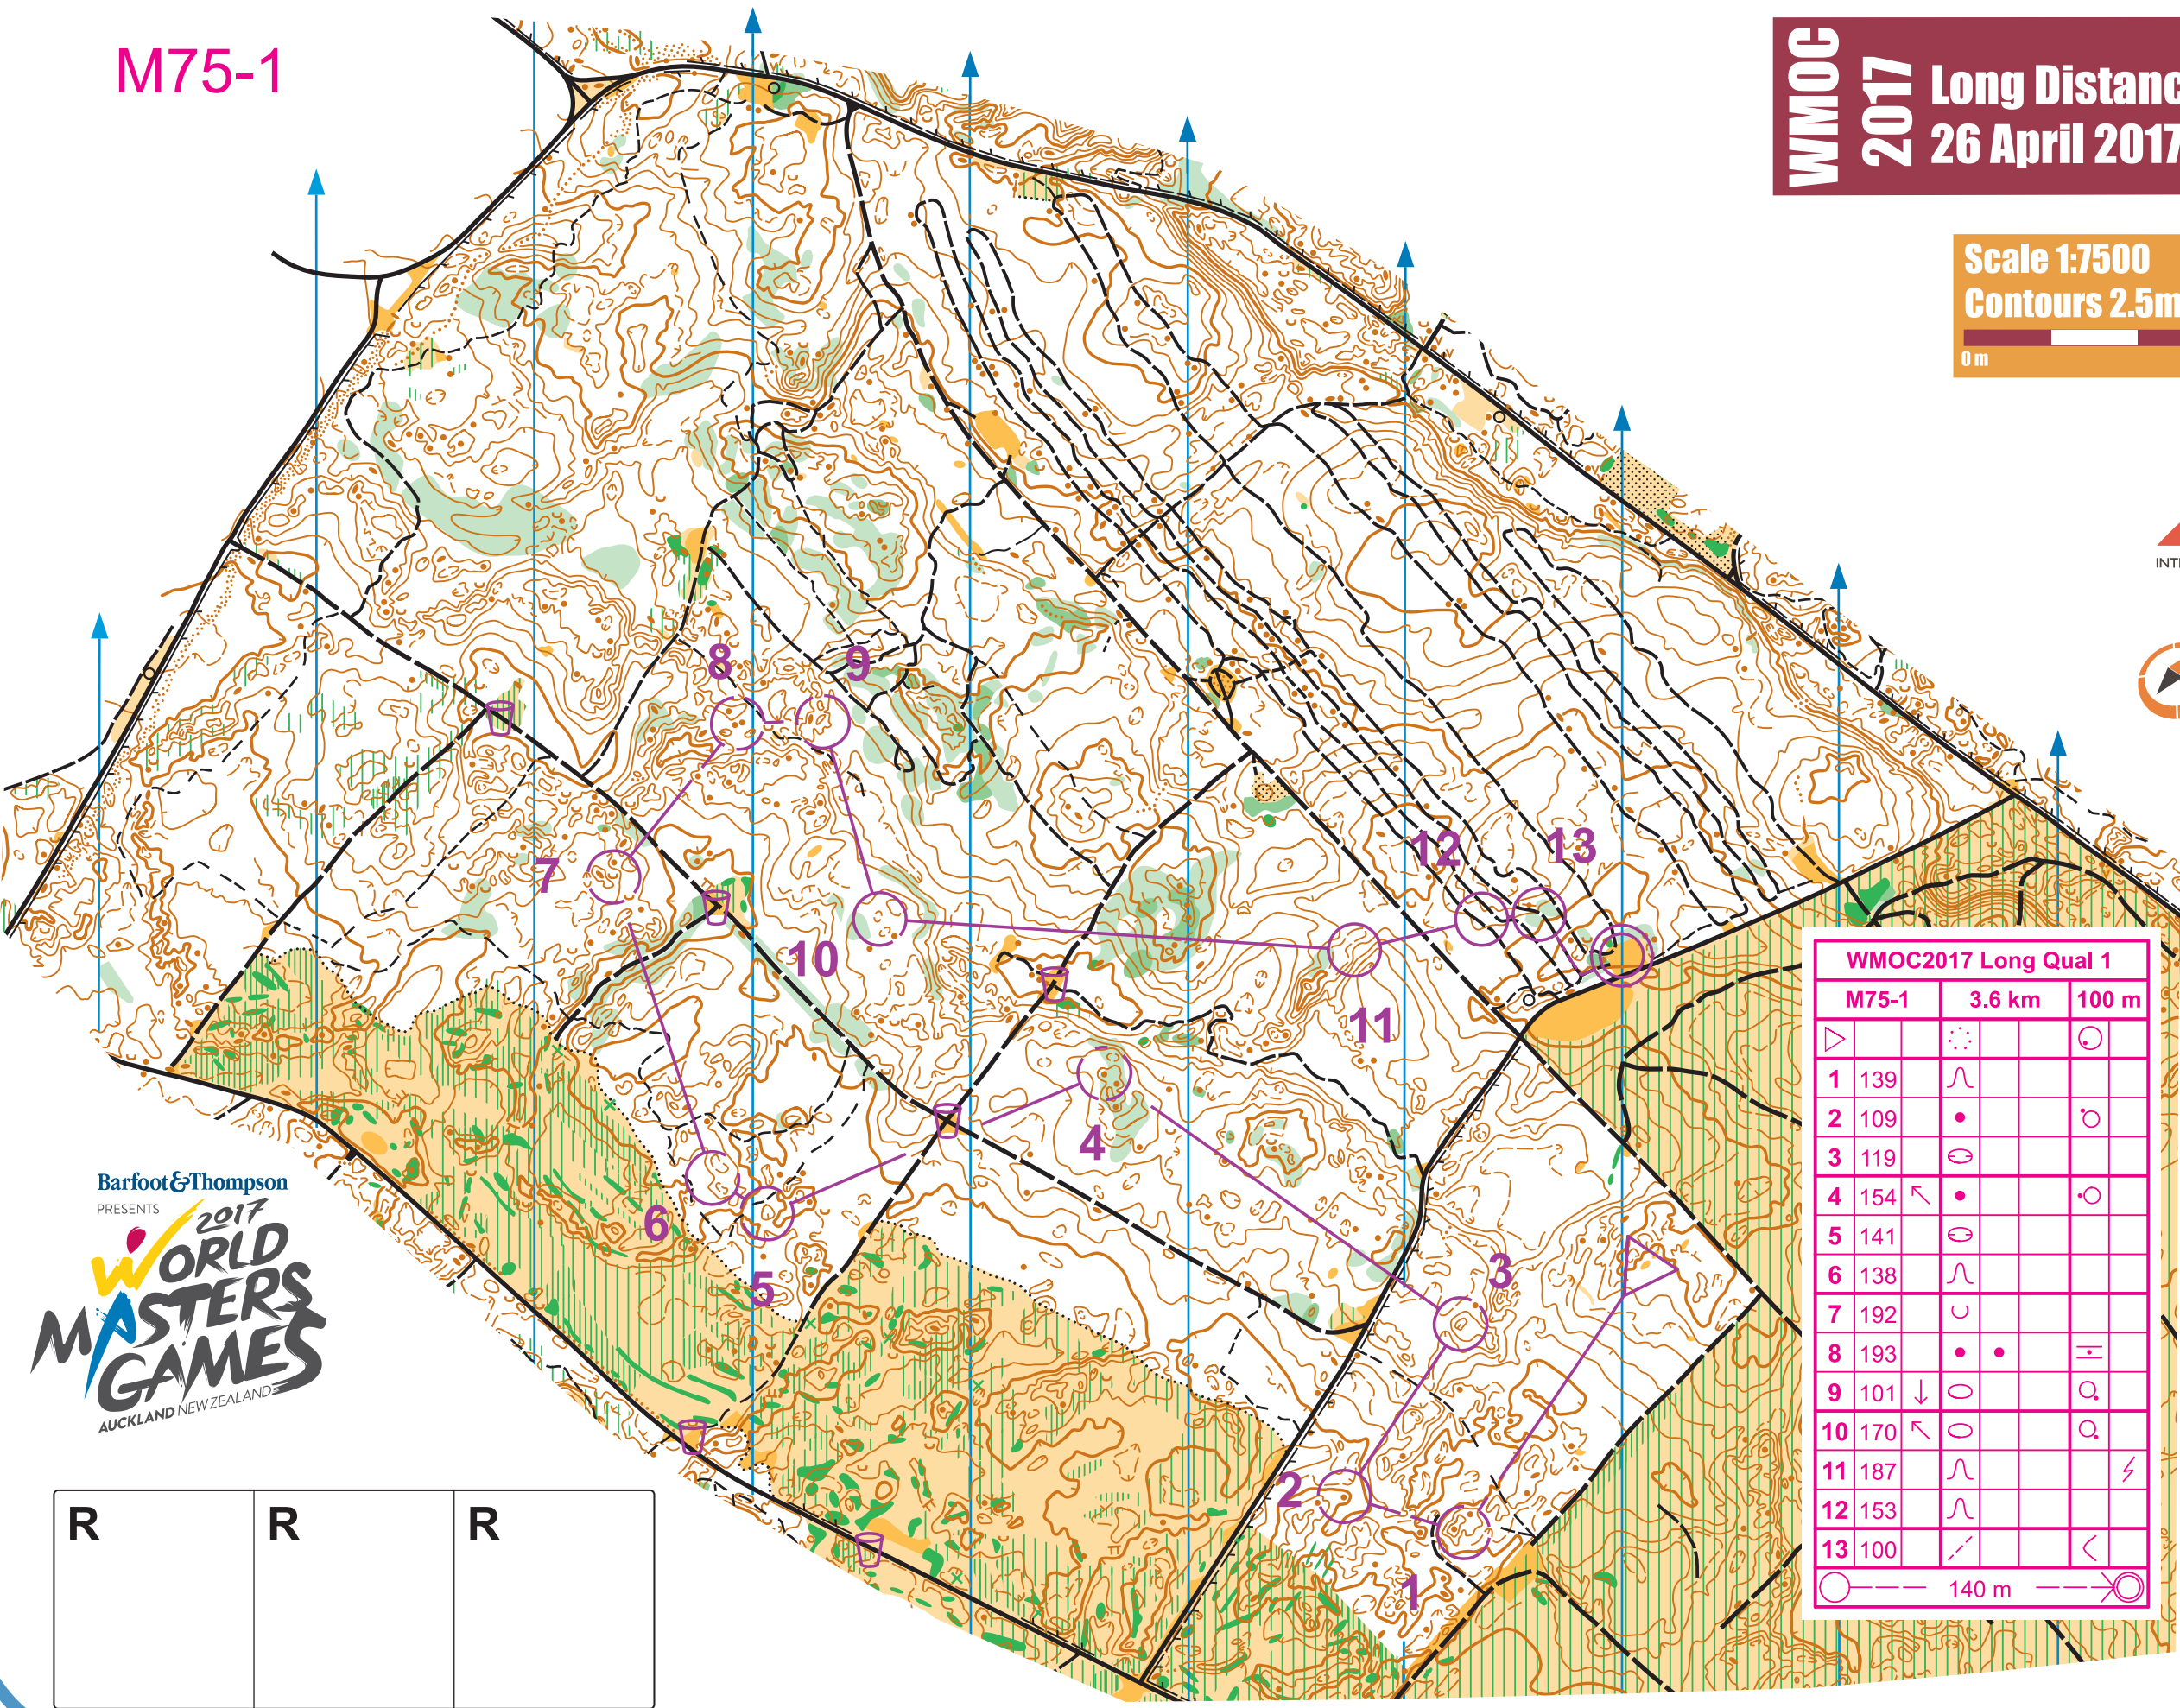

WMOG 2017 Long Distance - Qualification 1
26 April 2017

Scale 1:7500
Contours 2.5m
0 m 500 m
Magnetic North

Kaipara
Ngā Maunga Whakahi o Kaipara

WMOG2017 Long Qual 1			
M75-1	3.6 km	100 m	
▷	⊙	⊙	
1 139	∩		
2 109	•		⊙
3 119	⊖		
4 154 ↖	•		⊙
5 141	⊖		
6 138	∩		
7 192	∪		
8 193	• •		⊖
9 101 ↓	⊖		⊙
10 170 ↖	⊖		⊙
11 187	∩		⚡
12 153	∩		
13 100 ↙			⊙

○ — 140 m — ⊙

R	R	R
---	---	---

Mappers: Paul Ireland, Mike Beveridge, Selwyn Palmer 2016
Contact: auckoc@hotmail.com
Copyright: AOC Jan 2017

Possession of this map implies and confers no right of access for orienteering or any other purpose, whether on a road, track or elsewhere. Please respect the rights of landowners.