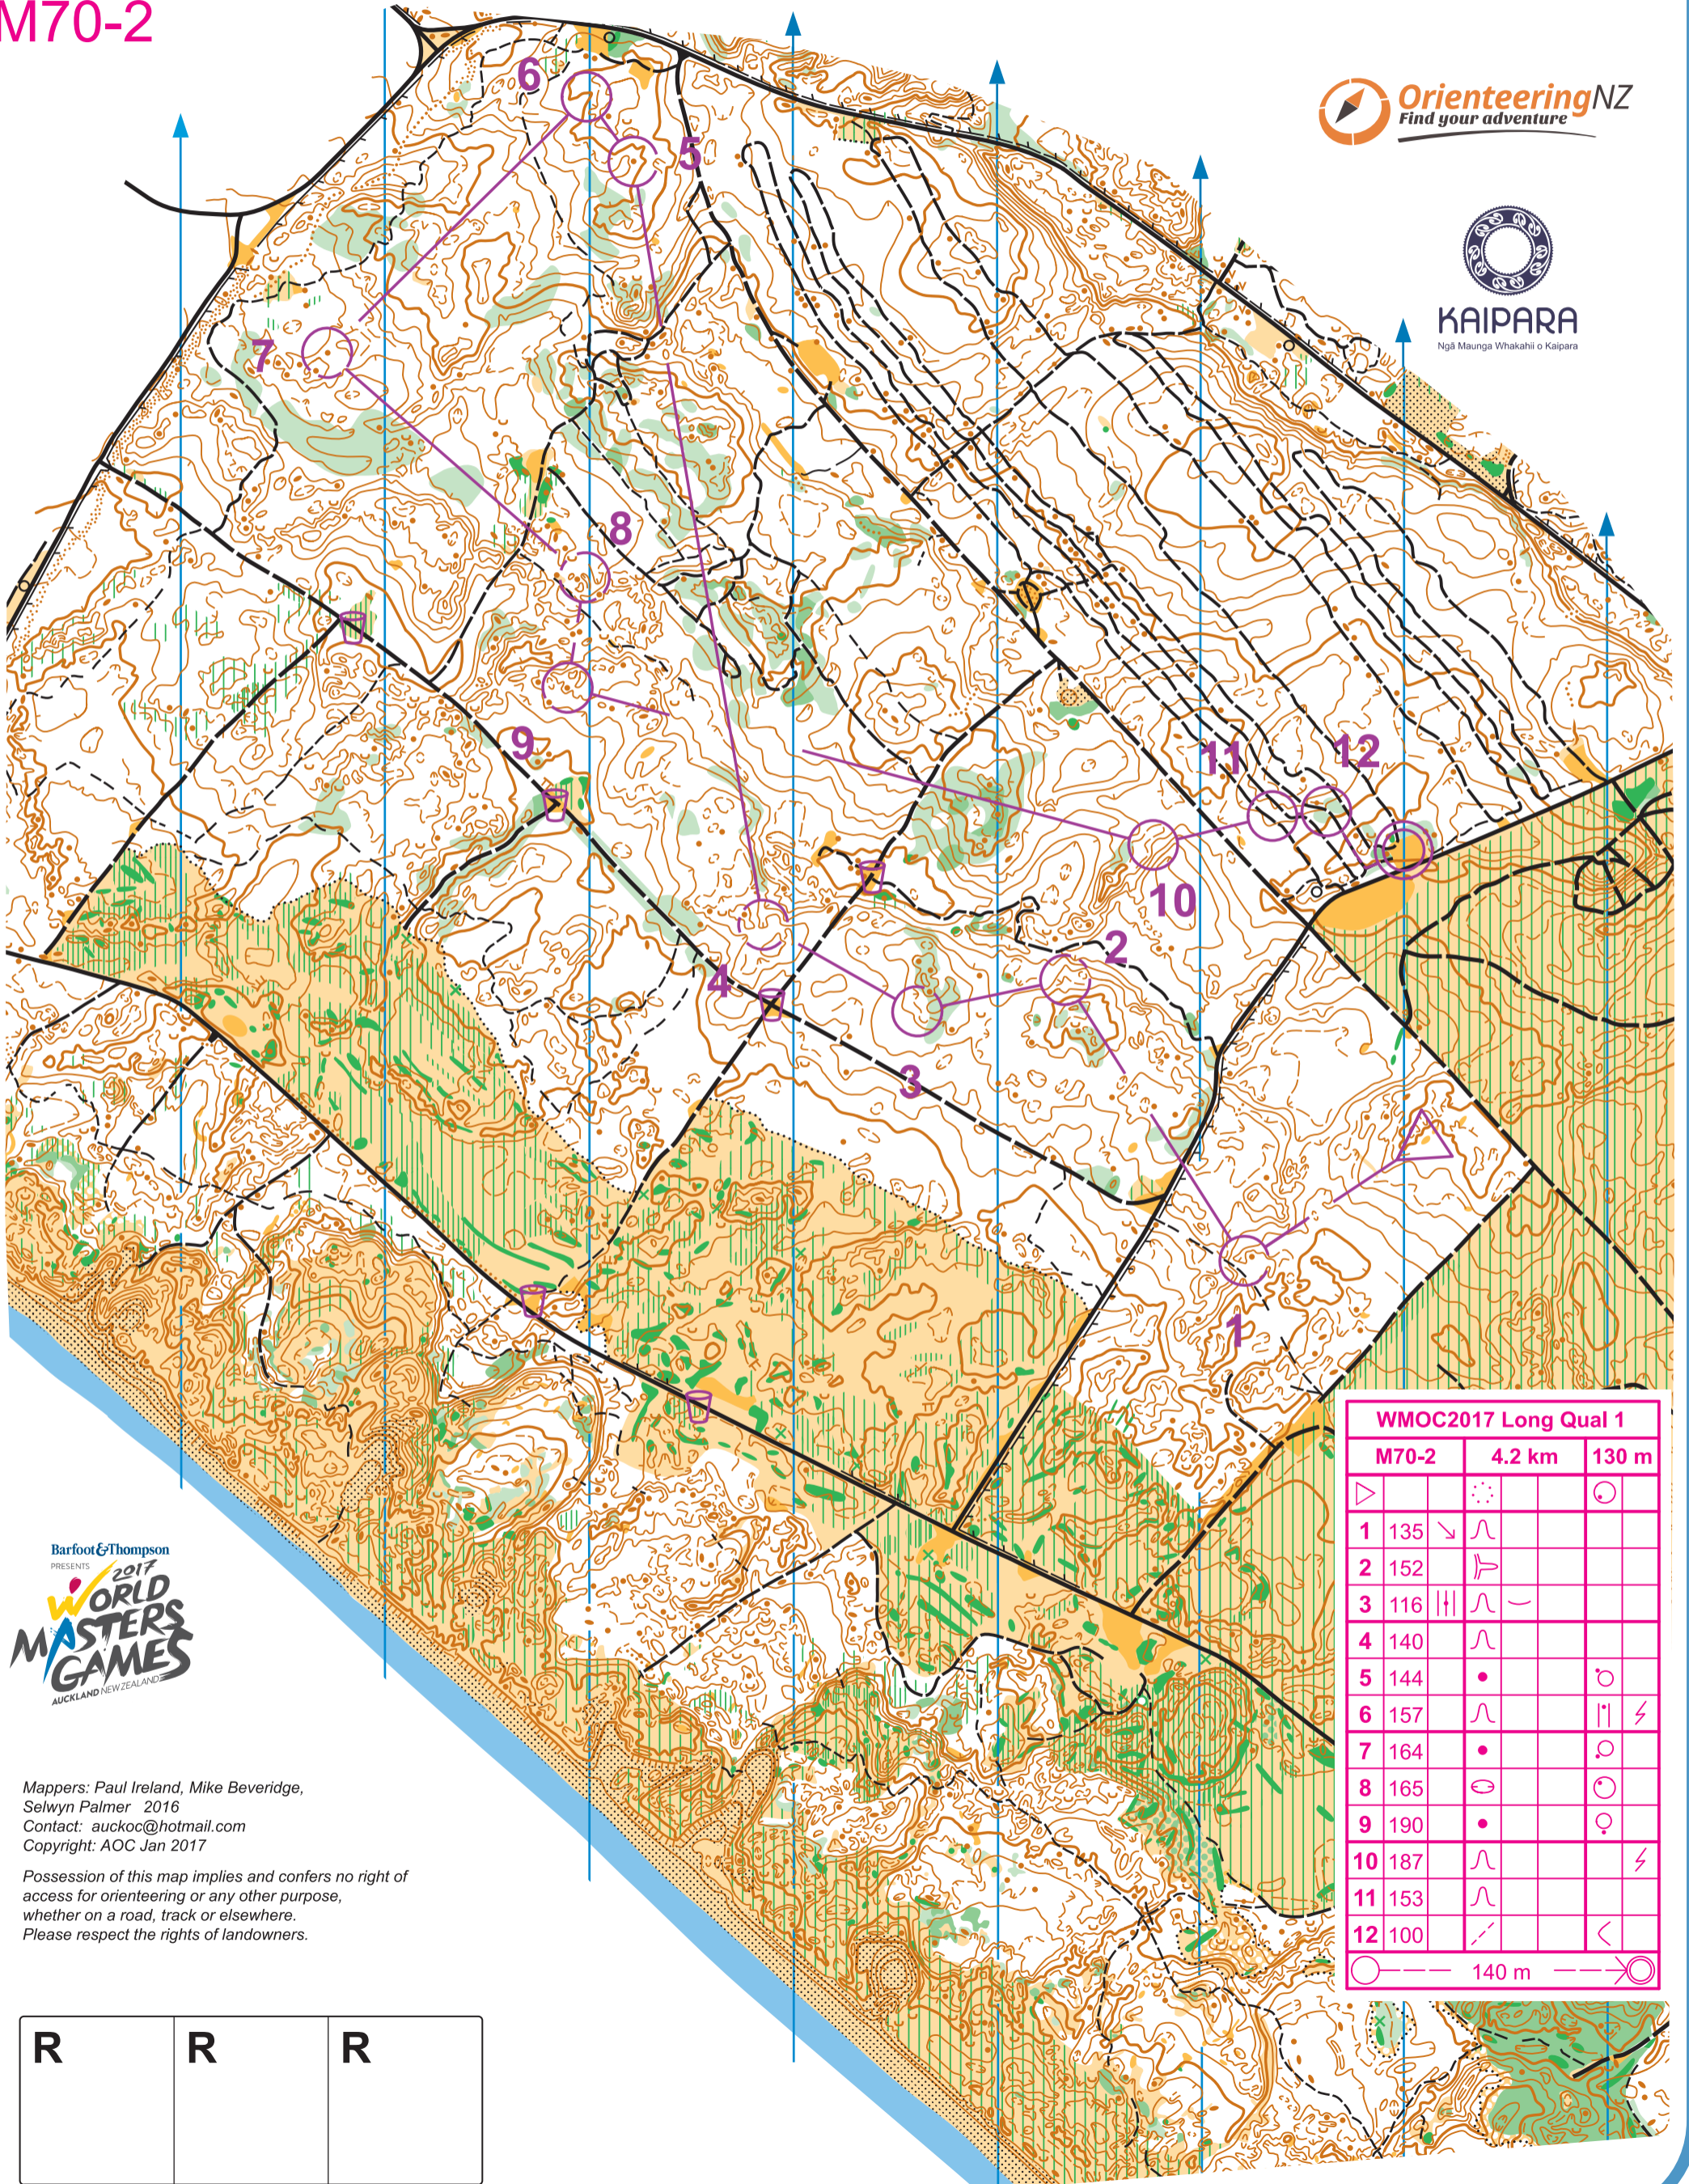

# TEMU ROAD

Scale 1:7500  
Contours 2.5m

## WMOC 2017 Long Distance - Qualification 1 26 April 2017

M70-2

KAIPARA  
Ngā Maunga Whakahi o Kaipara

Mappers: Paul Ireland, Mike Beveridge,  
Selwyn Palmer 2016  
Contact: auckoc@hotmail.com  
Copyright: AOC Jan 2017

Possession of this map implies and confers no right of  
access for orienteering or any other purpose,  
whether on a road, track or elsewhere.  
Please respect the rights of landowners.

WMOC2017 Long Qual 1				
	M70-2	4.2 km	130 m	
▶		⋯		⊙
1	135	↘		
2	152	⊢		
3	116		∩	—
4	140	∩		
5	144	•		⊖
6	157	∩		⚡
7	164	•		⊖
8	165	⊖		⊙
9	190	•		♀
10	187	∩		⚡
11	153	∩		
12	100	↗		<

○ — 140 m — ⊙

R	R	R