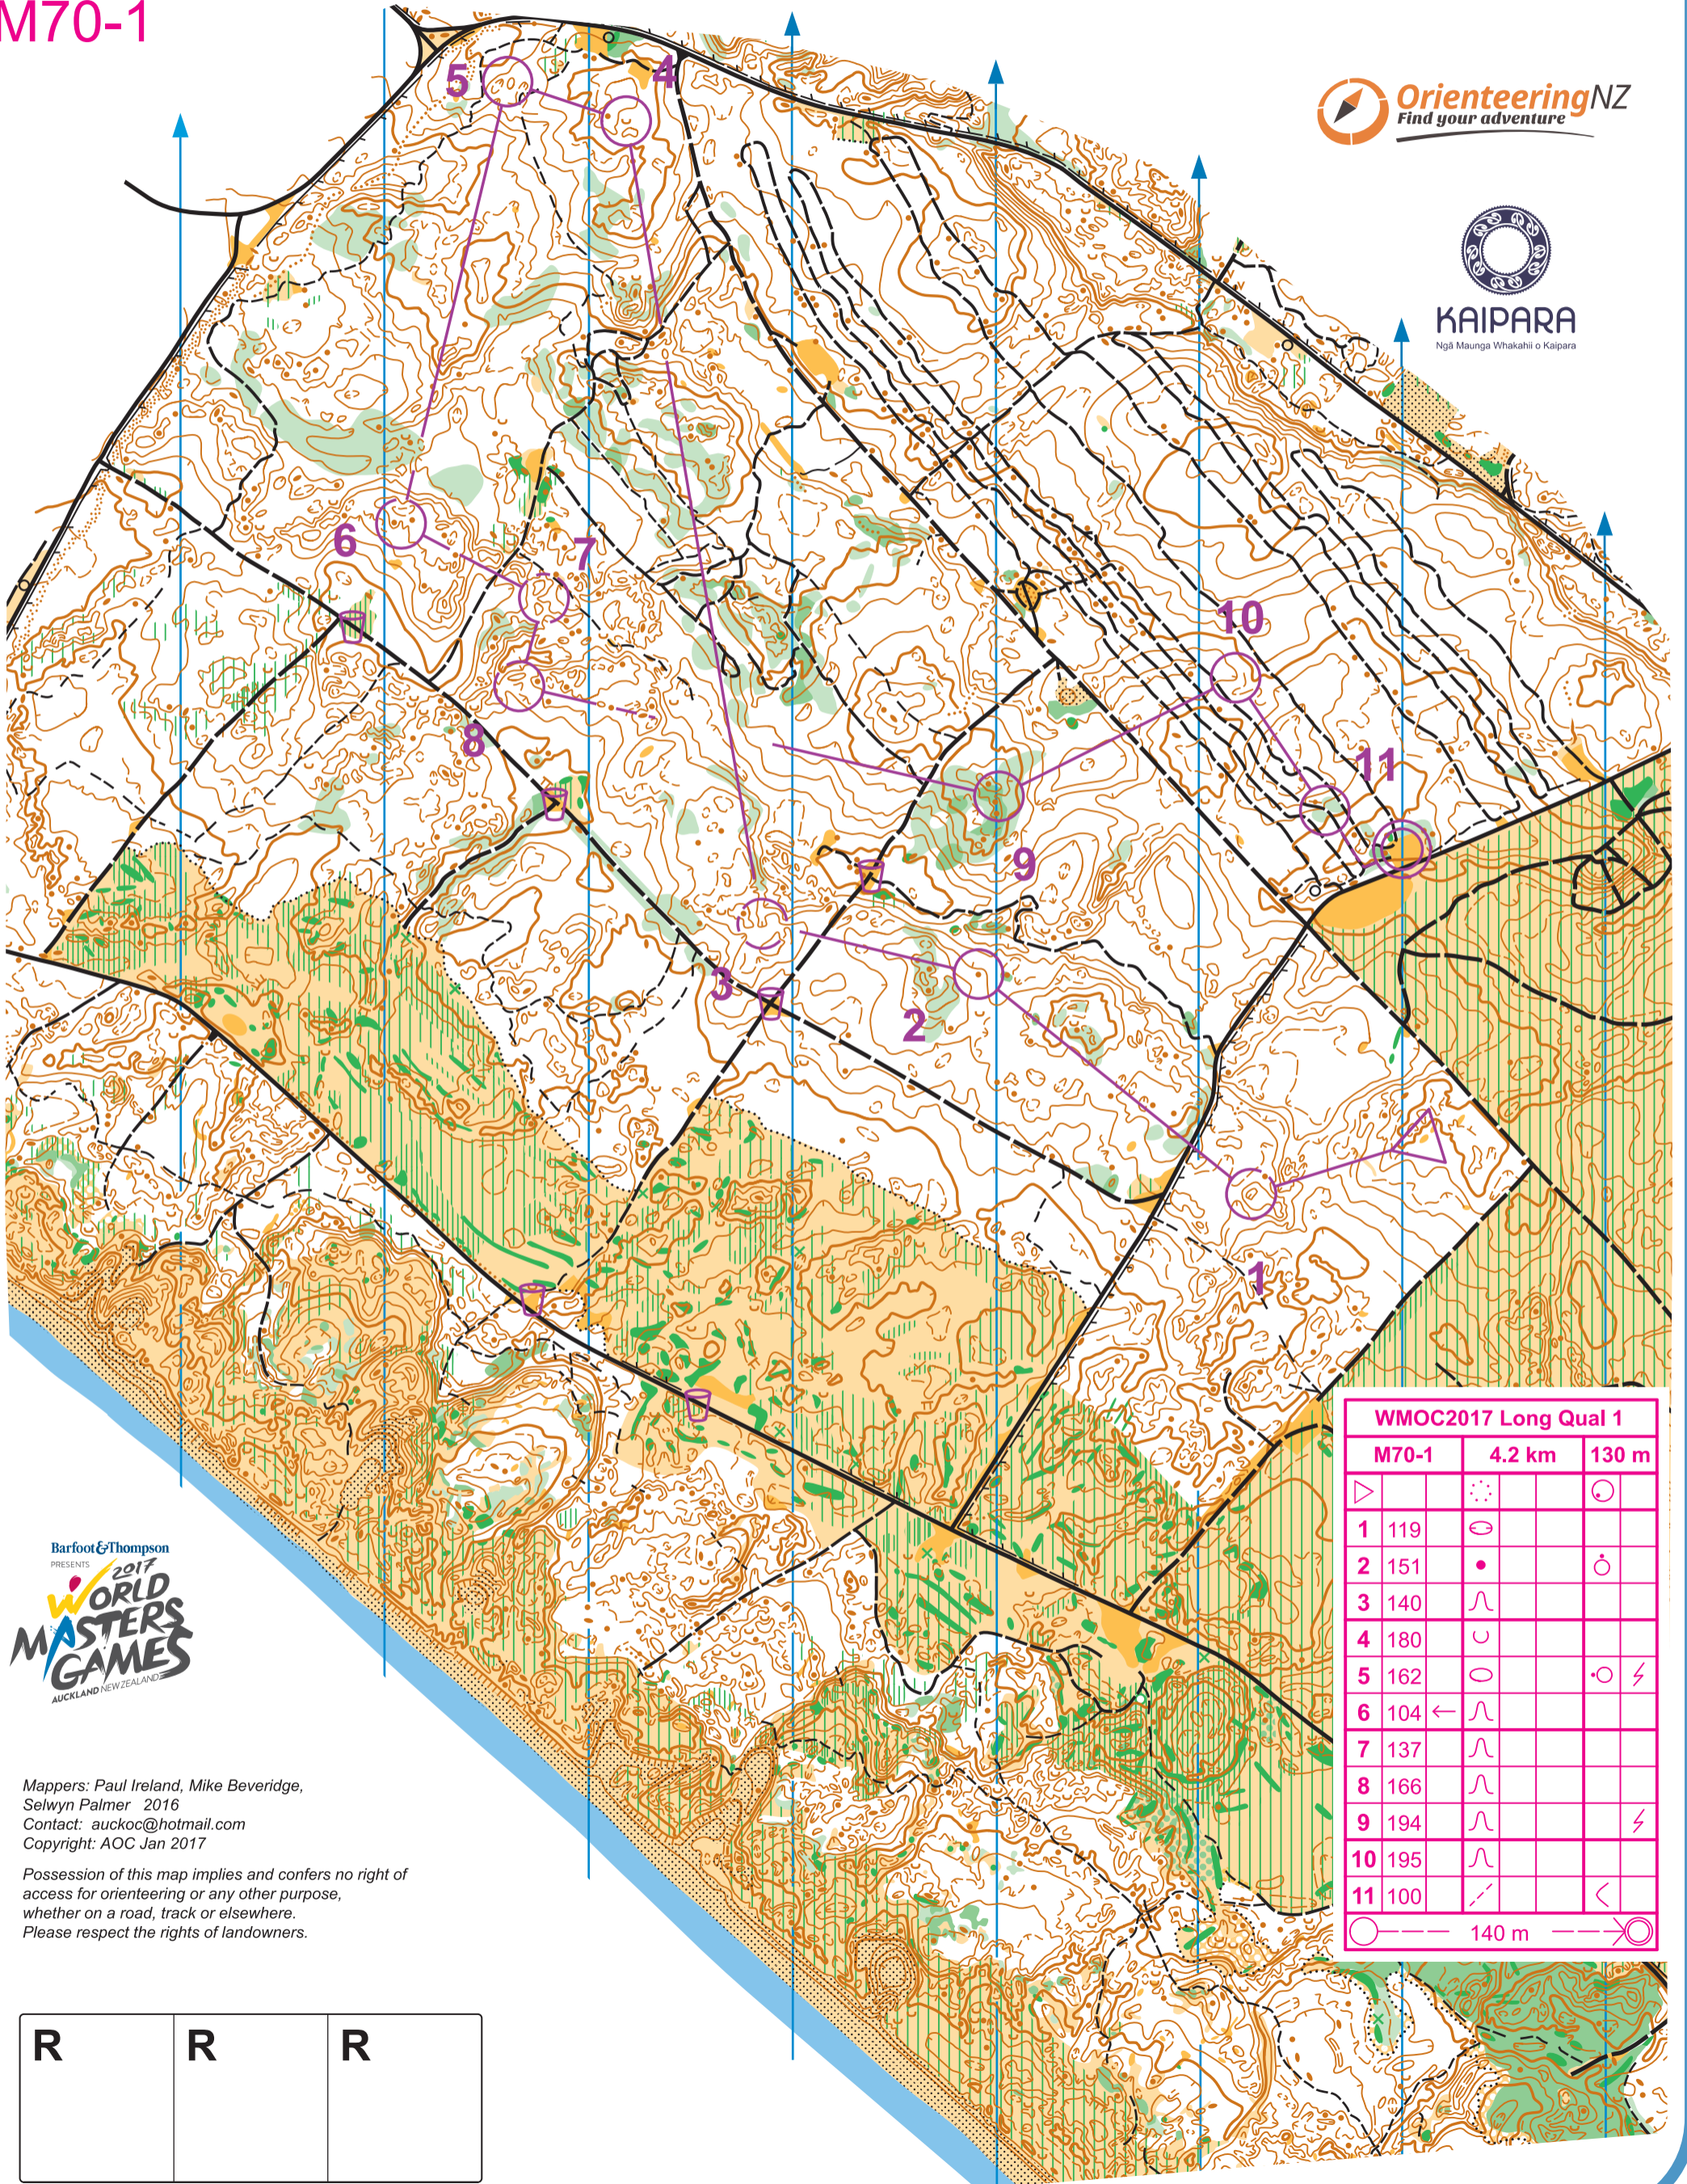

TEMU ROAD

Scale 1:7500
Contours 2.5m

0 m 500 m Magnetic North

WMOC 2017 Long Distance - Qualification 1 26 April 2017

KAIPARA
Ngā Maunga Whakahihi o Kaipara

M70-1

WMOC2017 Long Qual 1			
M70-1	4.2 km	130 m	
▷	⊙	⊙	⊙
1 119	⊙		
2 151	•		⊙
3 140	∩		
4 180	∪		
5 162	⊙		⊙ ⚡
6 104	← ∩		
7 137	∩		
8 166	∩		
9 194	∩		⚡
10 195	∩		
11 100	↘		<

⊙ — 140 m — ⊙

Mappers: Paul Ireland, Mike Beveridge,
Selwyn Palmer 2016
Contact: auckoc@hotmail.com
Copyright: AOC Jan 2017

Possession of this map implies and confers no right of access for orienteering or any other purpose, whether on a road, track or elsewhere. Please respect the rights of landowners.

R	R	R
---	---	---