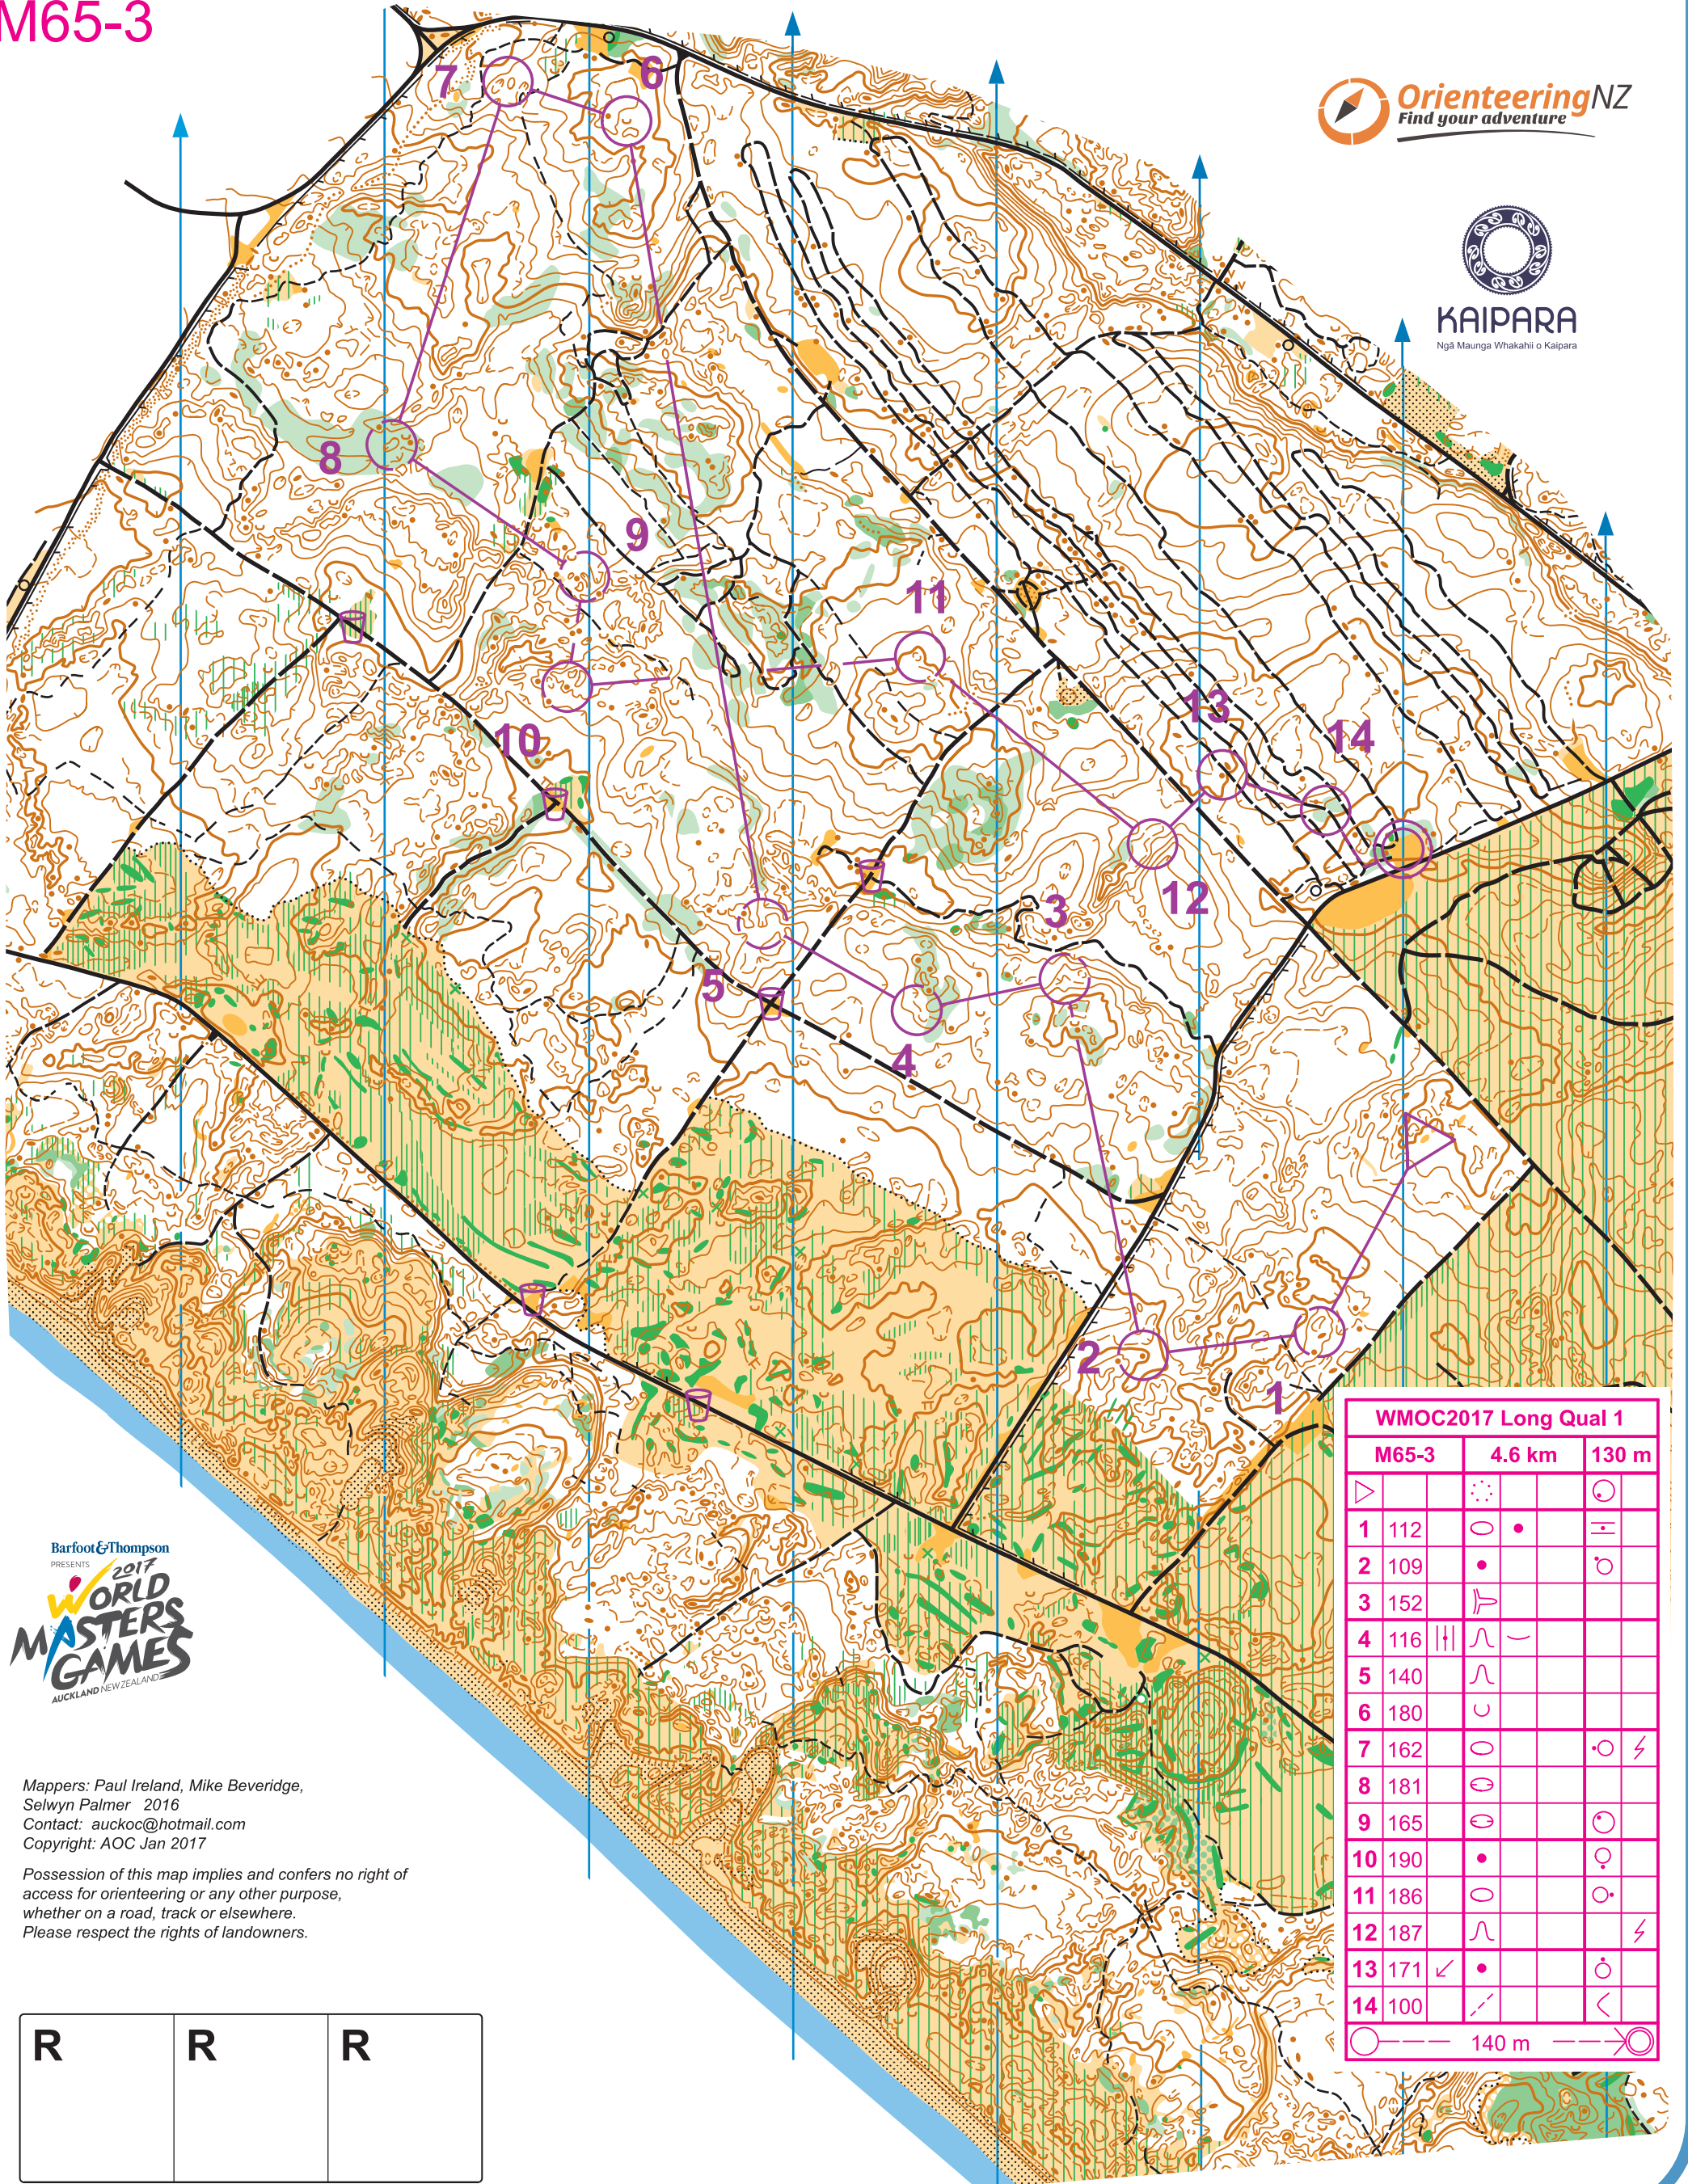

TEMU ROAD

Scale 1:7500
Contours 2.5m

0 m 500 m Magnetic North

WMOC 2017 Long Distance - Qualification 1 26 April 2017

KAIPARA
Ngā Maunga Whakahihi o Kaipara

M65-3

WMOC2017 Long Qual 1				
	M65-3	4.6 km	130 m	
▶		⋯		⊙
1	112	○ •		≡
2	109	•		⊖
3	152	⊢		
4	116	∩ ~		
5	140	∩		
6	180	∪		
7	162	○		⊙ ⚡
8	181	⊖		
9	165	⊖		⊙
10	190	•		⊙
11	186	○		⊙
12	187	∩		⚡
13	171	✓ •		⊙
14	100	∩		<

○ --- 140 m --- ⊙

Mappers: Paul Ireland, Mike Beveridge,
Selwyn Palmer 2016
Contact: auckoc@hotmail.com
Copyright: AOC Jan 2017

Possession of this map implies and confers no right of
access for orienteering or any other purpose,
whether on a road, track or elsewhere.
Please respect the rights of landowners.

R	R	R
---	---	---