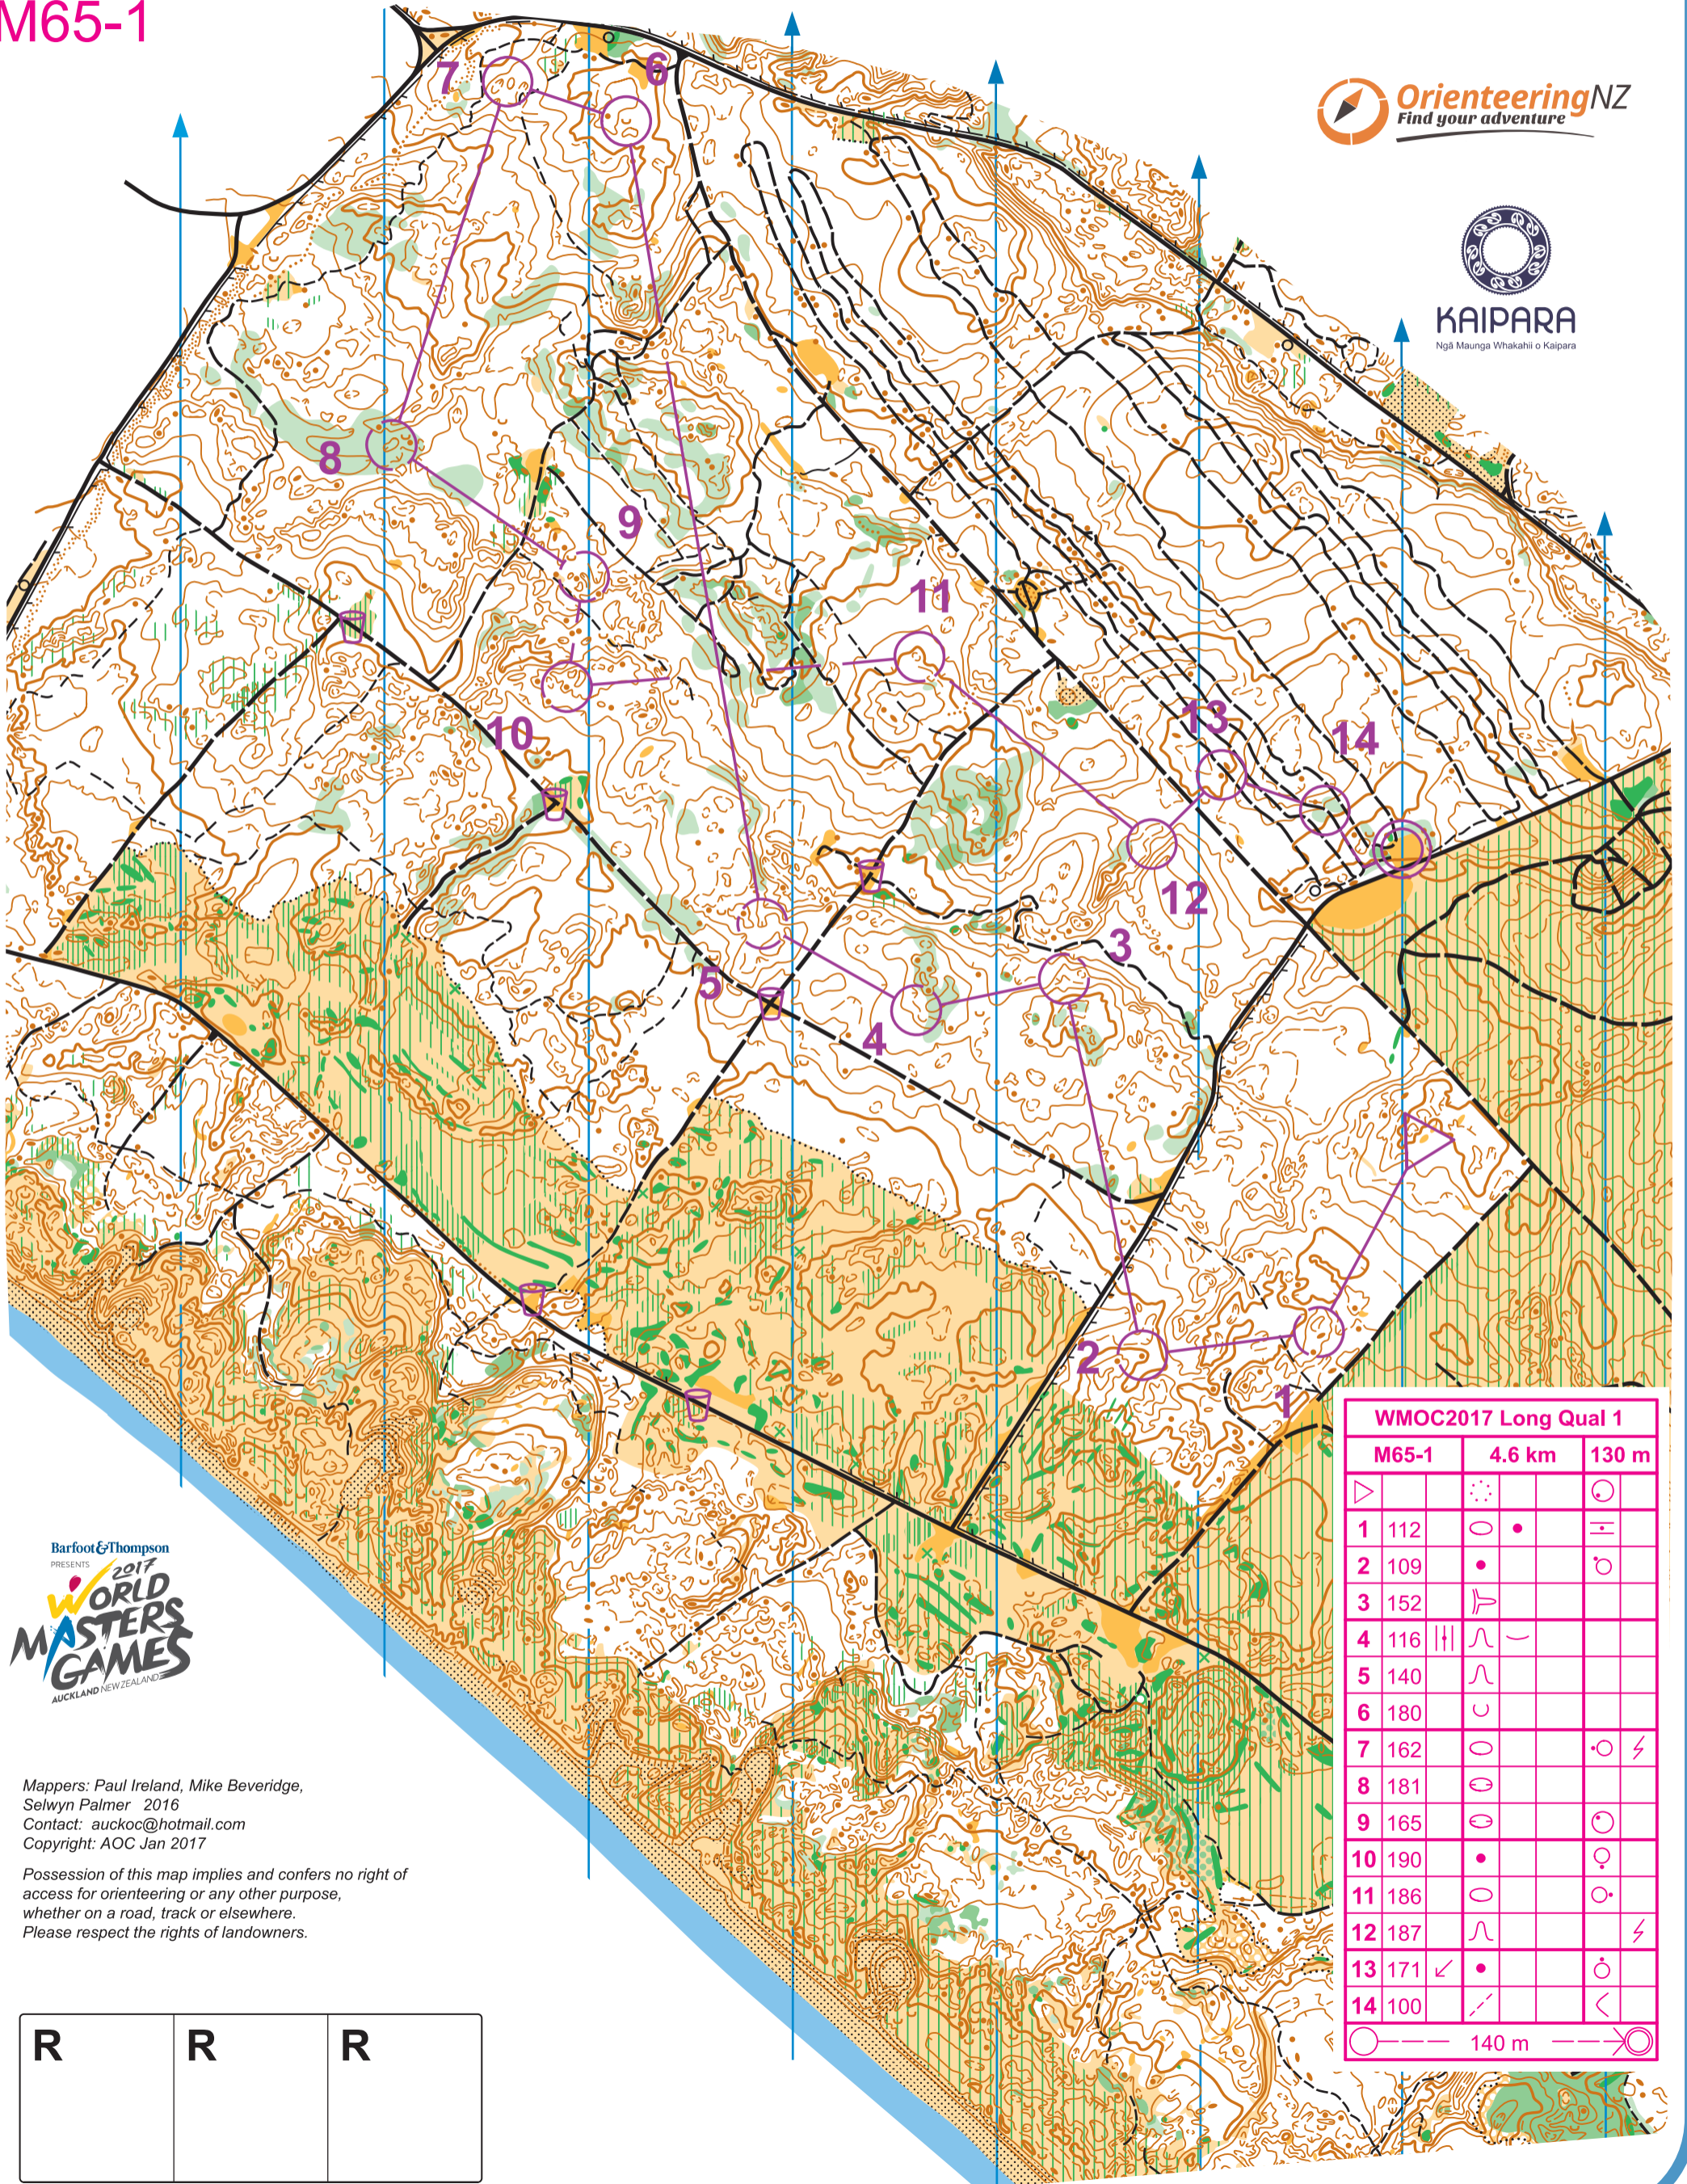

TEMU ROAD

Scale 1:7500
Contours 2.5m

0 m 500 m Magnetic North

WMOC 2017 Long Distance - Qualification 1 26 April 2017

KAIPARA
Ngā Maunga Whakahi o Kaipara

M65-1

WMOC2017 Long Qual 1				
	M65-1	4.6 km	130 m	
▶		⊙		⊙
1	112	○ •		⊙
2	109	•		⊙
3	152	⊢		
4	116	∩ ~		
5	140	∩		
6	180	∪		
7	162	○		⊙ ⚡
8	181	⊙		
9	165	⊙		⊙
10	190	•		⊙
11	186	○		⊙
12	187	∩		⚡
13	171	✓ •		⊙
14	100	∩		<

○ --- 140 m --- ⊙

Mappers: Paul Ireland, Mike Beveridge,
Selwyn Palmer 2016
Contact: auckoc@hotmail.com
Copyright: AOC Jan 2017

Possession of this map implies and confers no right of
access for orienteering or any other purpose,
whether on a road, track or elsewhere.
Please respect the rights of landowners.

R	R	R
---	---	---