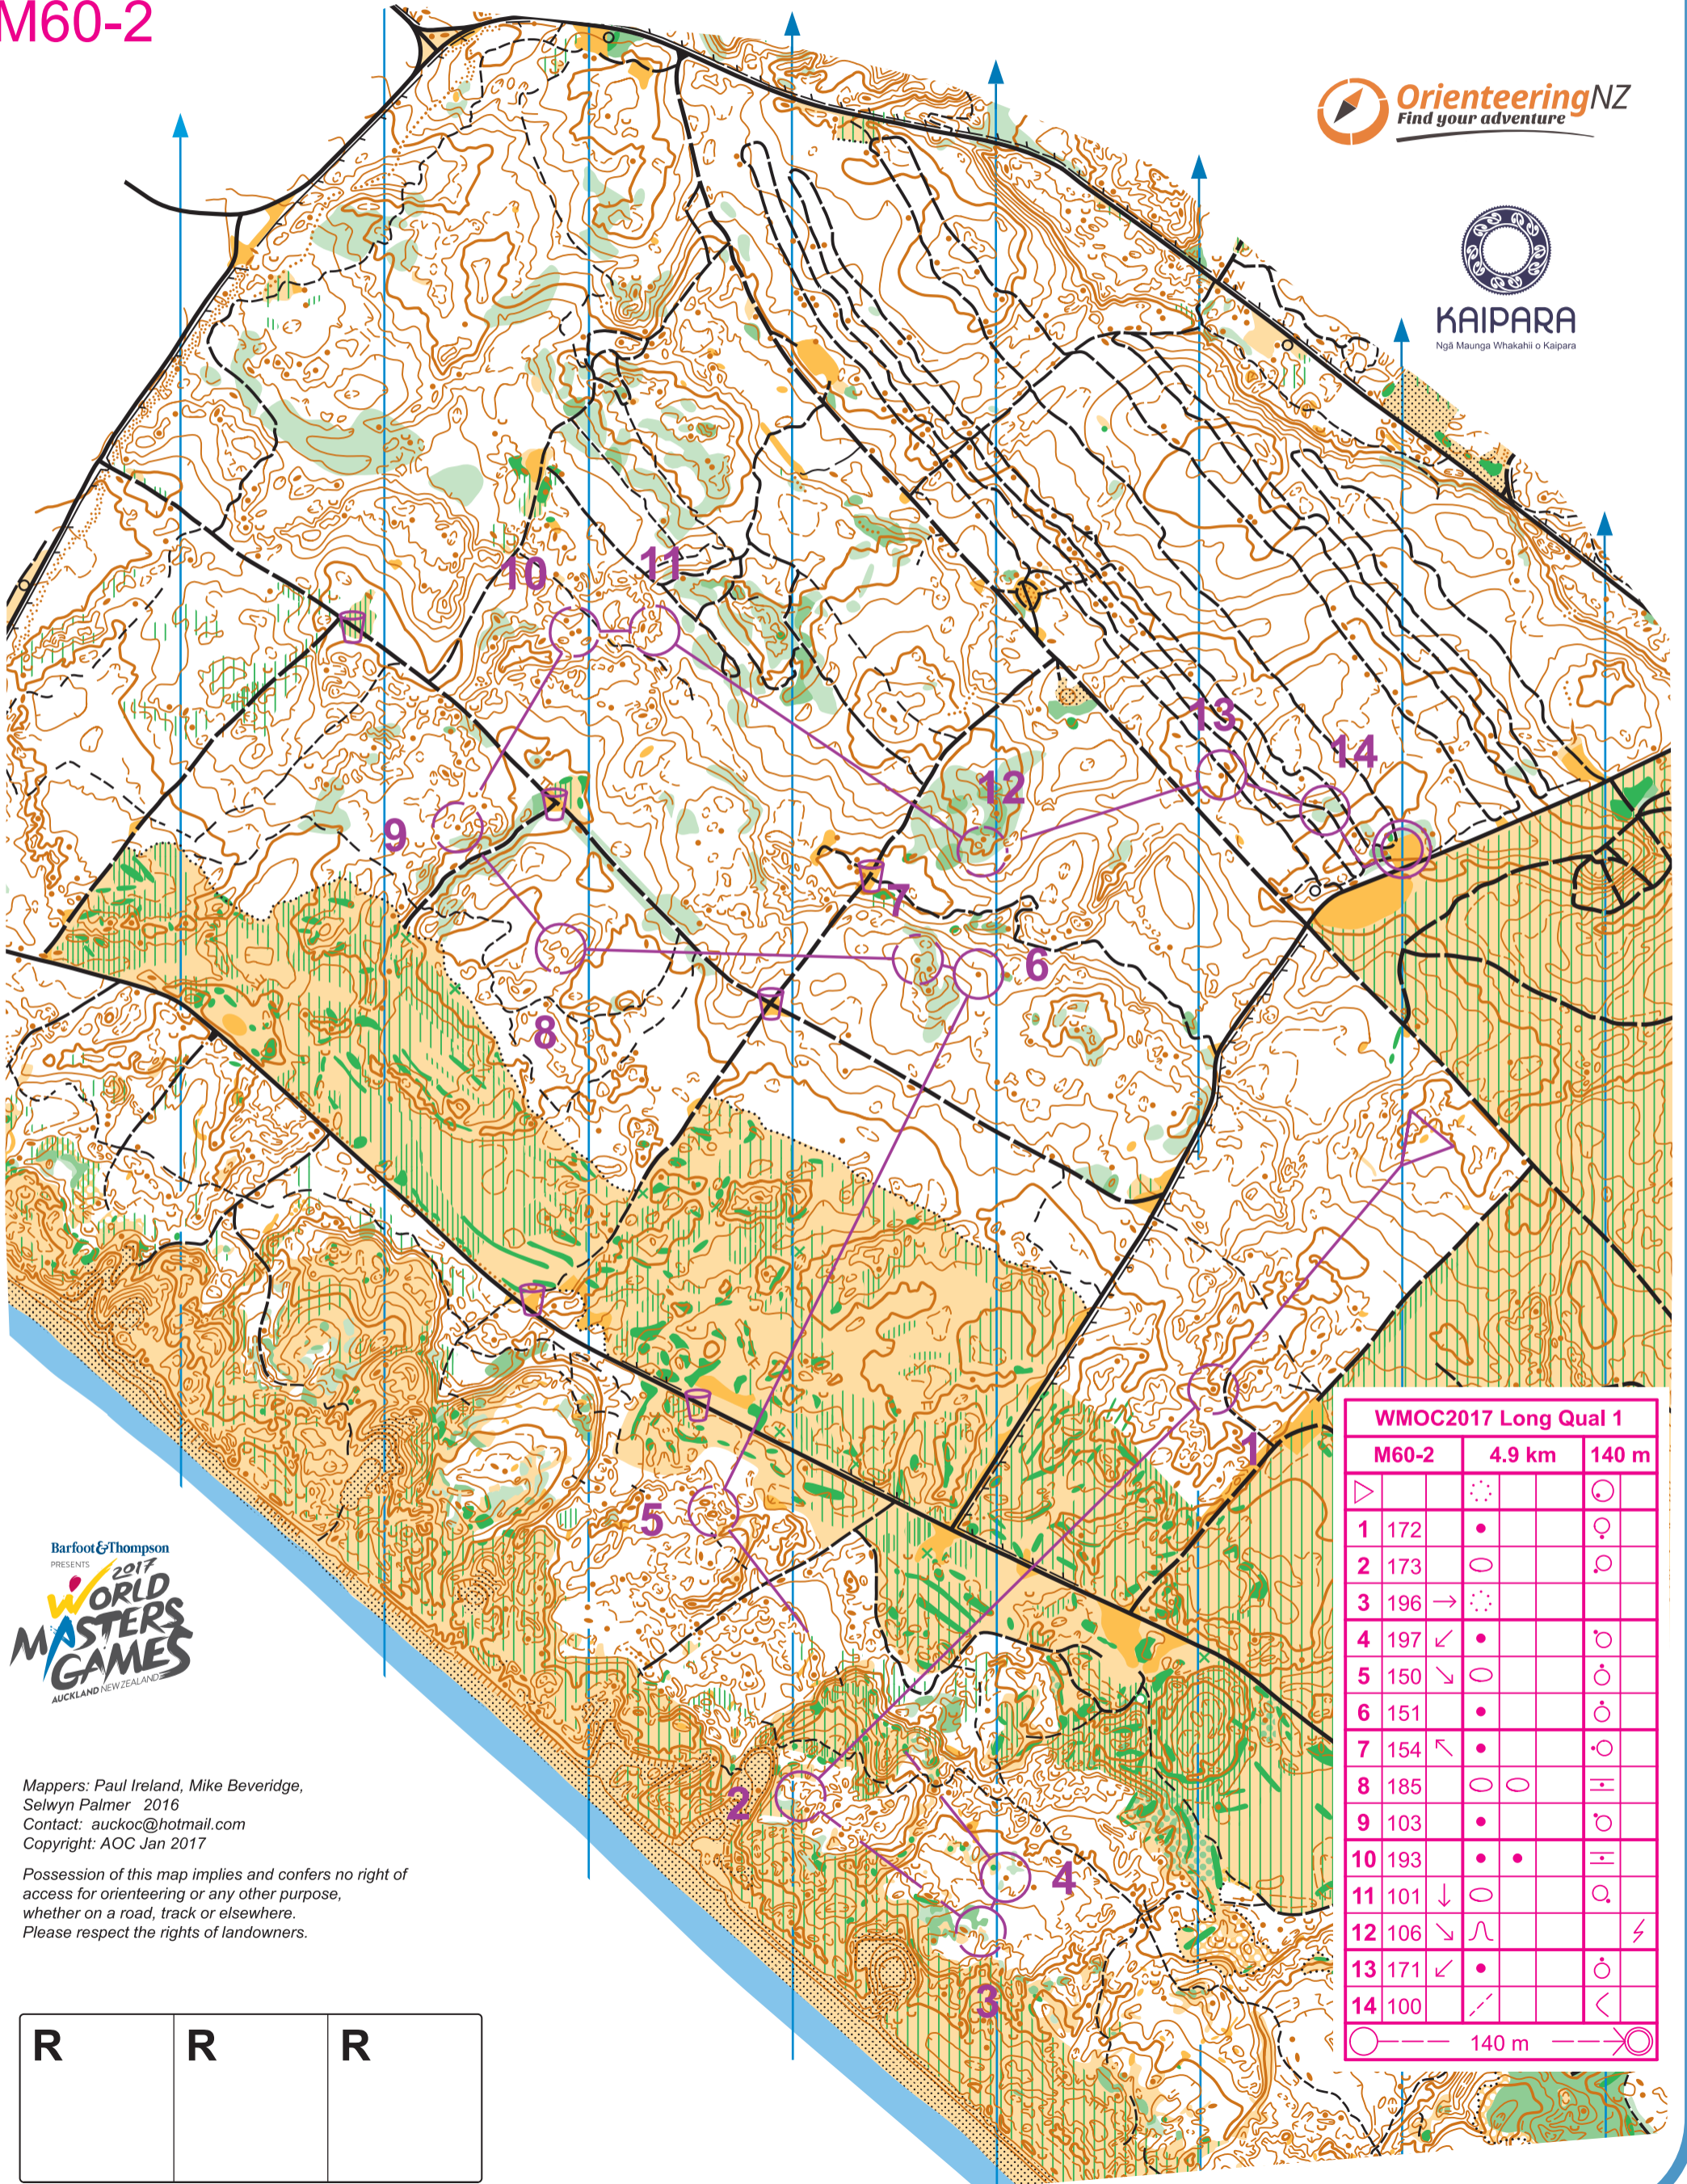

TEMU ROAD

Scale 1:7500
Contours 2.5m

WMOC 2017 Long Distance - Qualification 1 26 April 2017

M60-2

KAIPARA
Ngā Maunga Whakahi o Kaipara

WMOC2017 Long Qual 1				
	M60-2	4.9 km	140 m	
▷		⊙		⊙
1	172	•		⊙
2	173	○		⊙
3	196	→ ⊙		
4	197	↙ •		⊙
5	150	↘ ○		⊙
6	151	•		⊙
7	154	↖ •		⊙
8	185	○ ○		⊙
9	103	•		⊙
10	193	• •		⊙
11	101	↓ ○		⊙
12	106	↘ ∩		⊙
13	171	↙ •		⊙
14	100	↘		⊙

○ — 140 m — ⊙

Mappers: Paul Ireland, Mike Beveridge,
Selwyn Palmer 2016
Contact: auckoc@hotmail.com
Copyright: AOC Jan 2017

Possession of this map implies and confers no right of
access for orienteering or any other purpose,
whether on a road, track or elsewhere.
Please respect the rights of landowners.

R	R	R
---	---	---