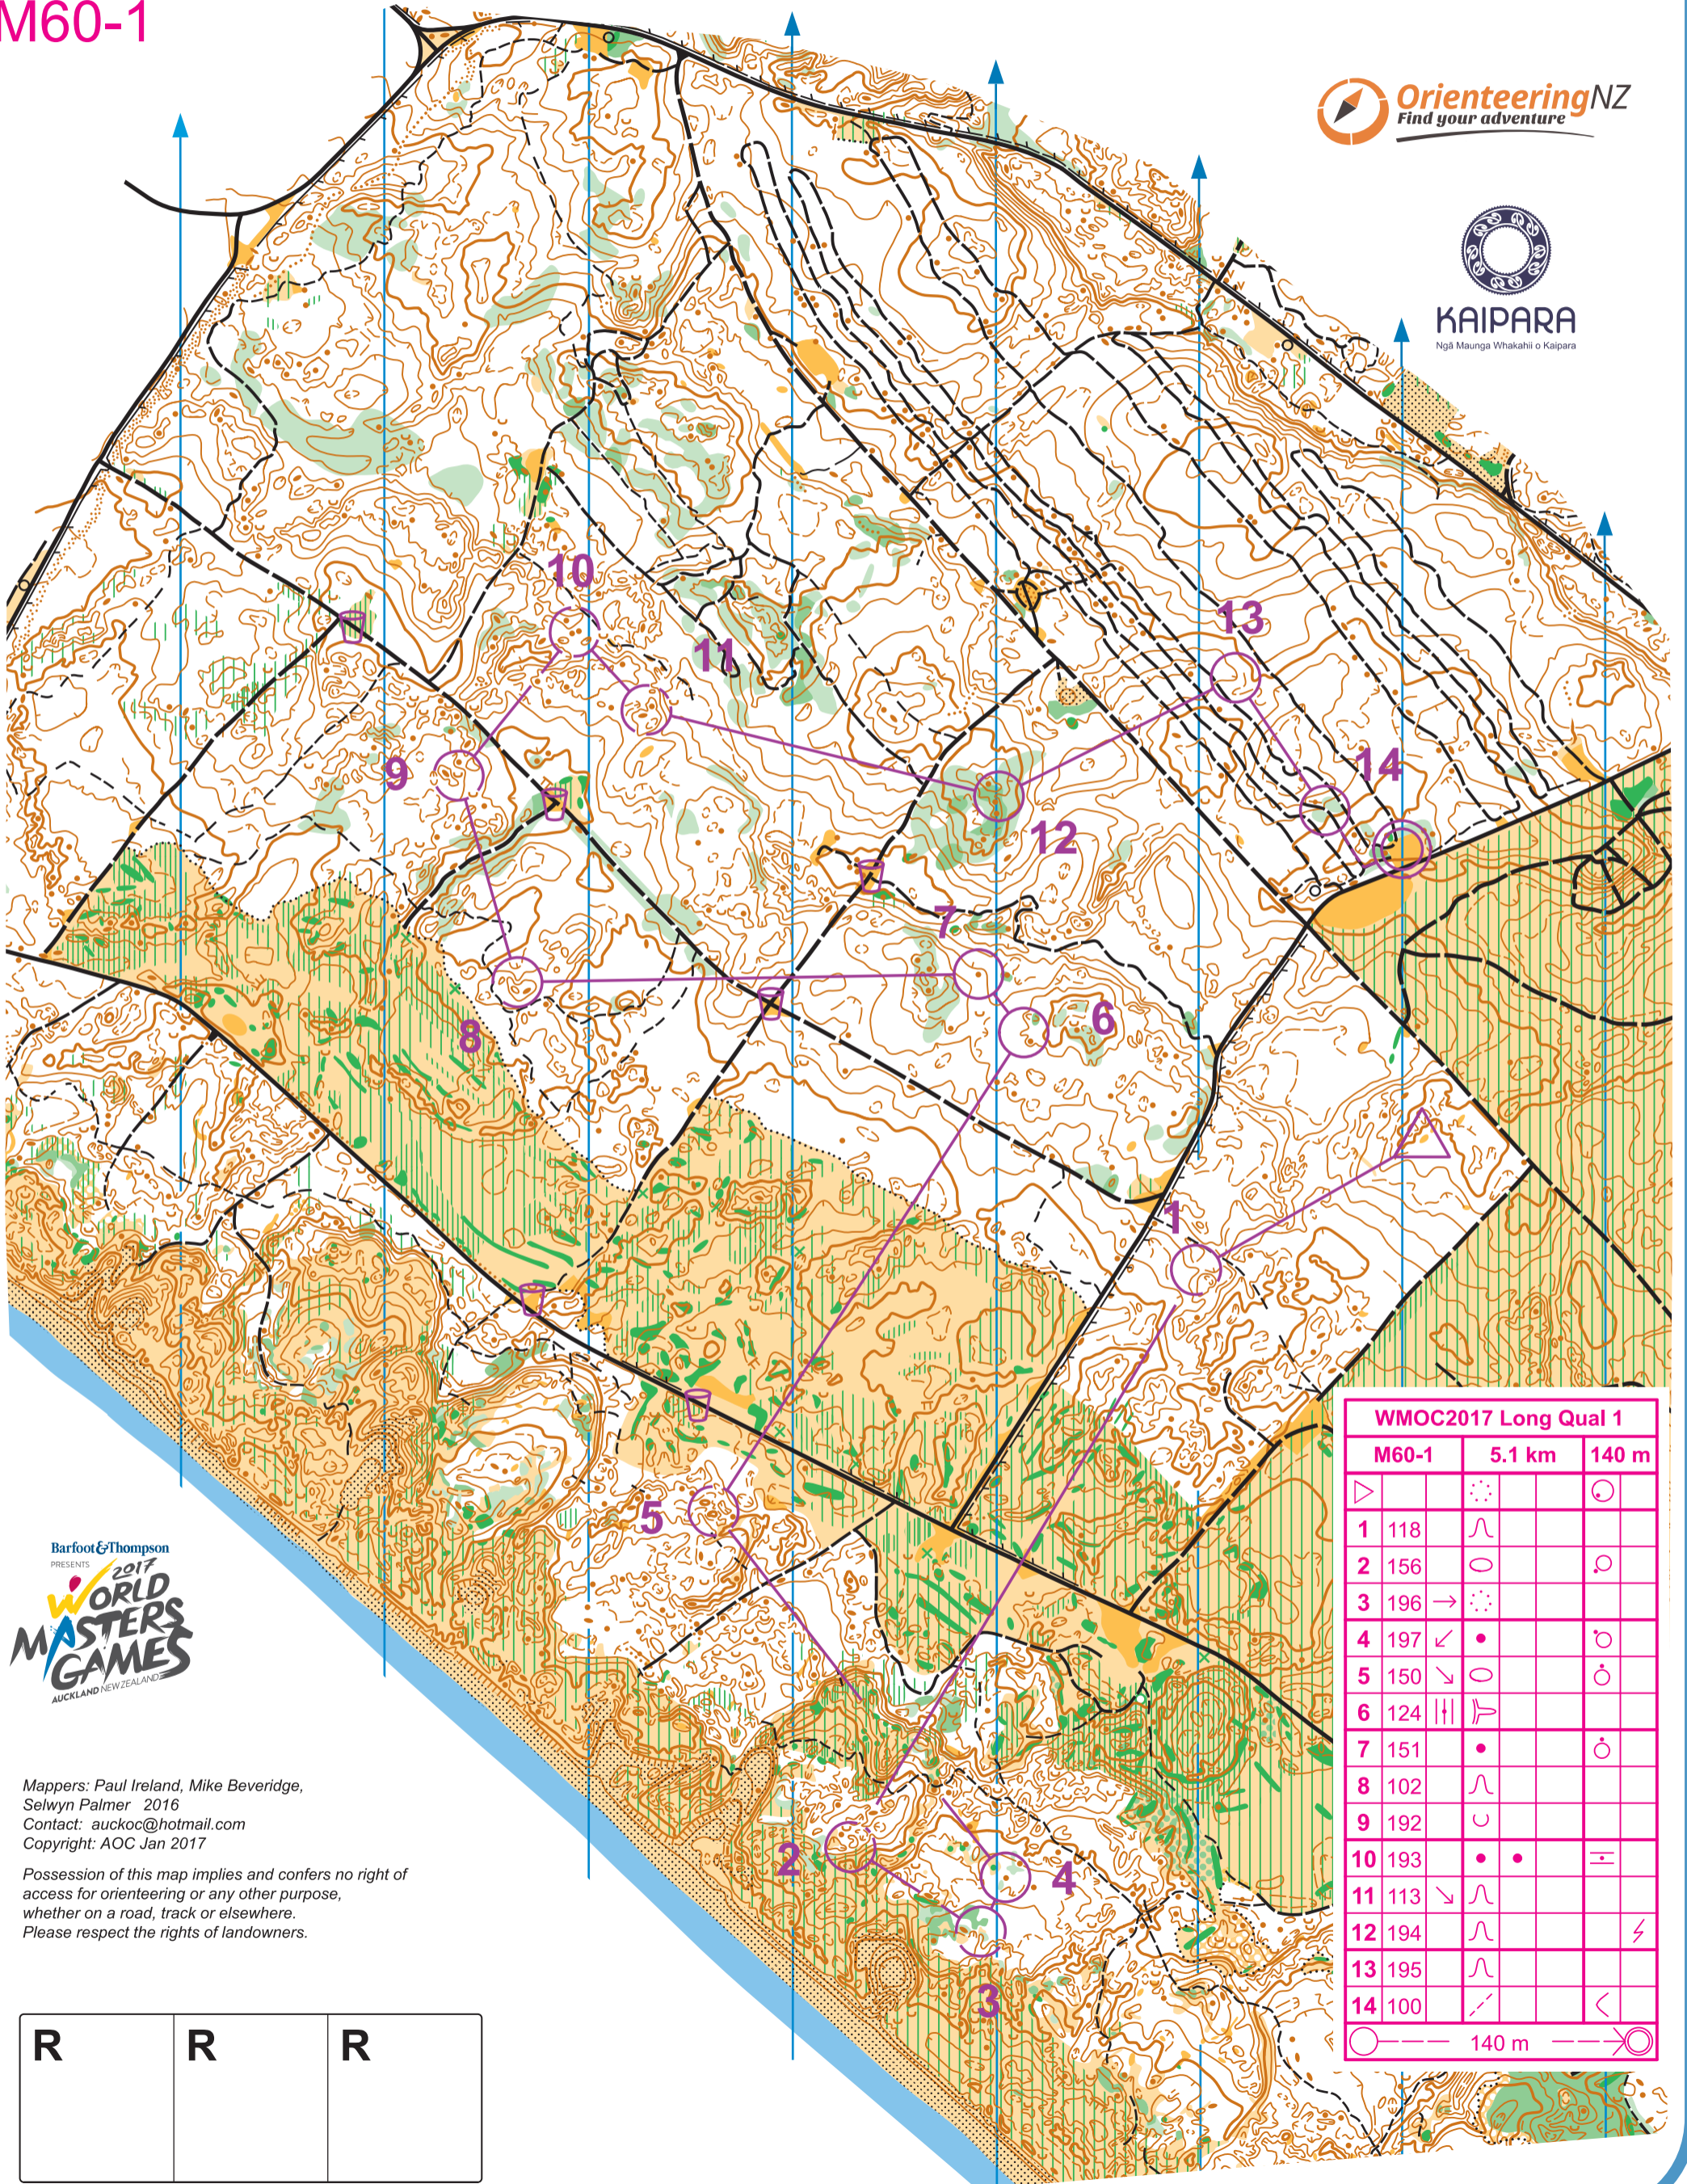

TEMU ROAD

Scale 1:7500
Contours 2.5m

WMOC 2017 Long Distance - Qualification 1 26 April 2017

M60-1

KAIPARA
Ngā Maunga Whakahi o Kaipara

Mappers: Paul Ireland, Mike Beveridge,
Selwyn Palmer 2016
Contact: auckoc@hotmail.com
Copyright: AOC Jan 2017

Possession of this map implies and confers no right of
access for orienteering or any other purpose,
whether on a road, track or elsewhere.
Please respect the rights of landowners.

WMOC2017 Long Qual 1				
	M60-1	5.1 km	140 m	
▷		⋯		⊙
1	118	∩		
2	156	○		⊙
3	196	→ ⋯		
4	197	↙ •		⊙
5	150	↘ ○		⊙
6	124	∩		
7	151	•		⊙
8	102	∩		
9	192	∪		
10	193	• •		≡
11	113	↘ ∩		
12	194	∩		⚡
13	195	∩		
14	100	↙		<

○ --- 140 m --- ⊙

R	R	R
---	---	---