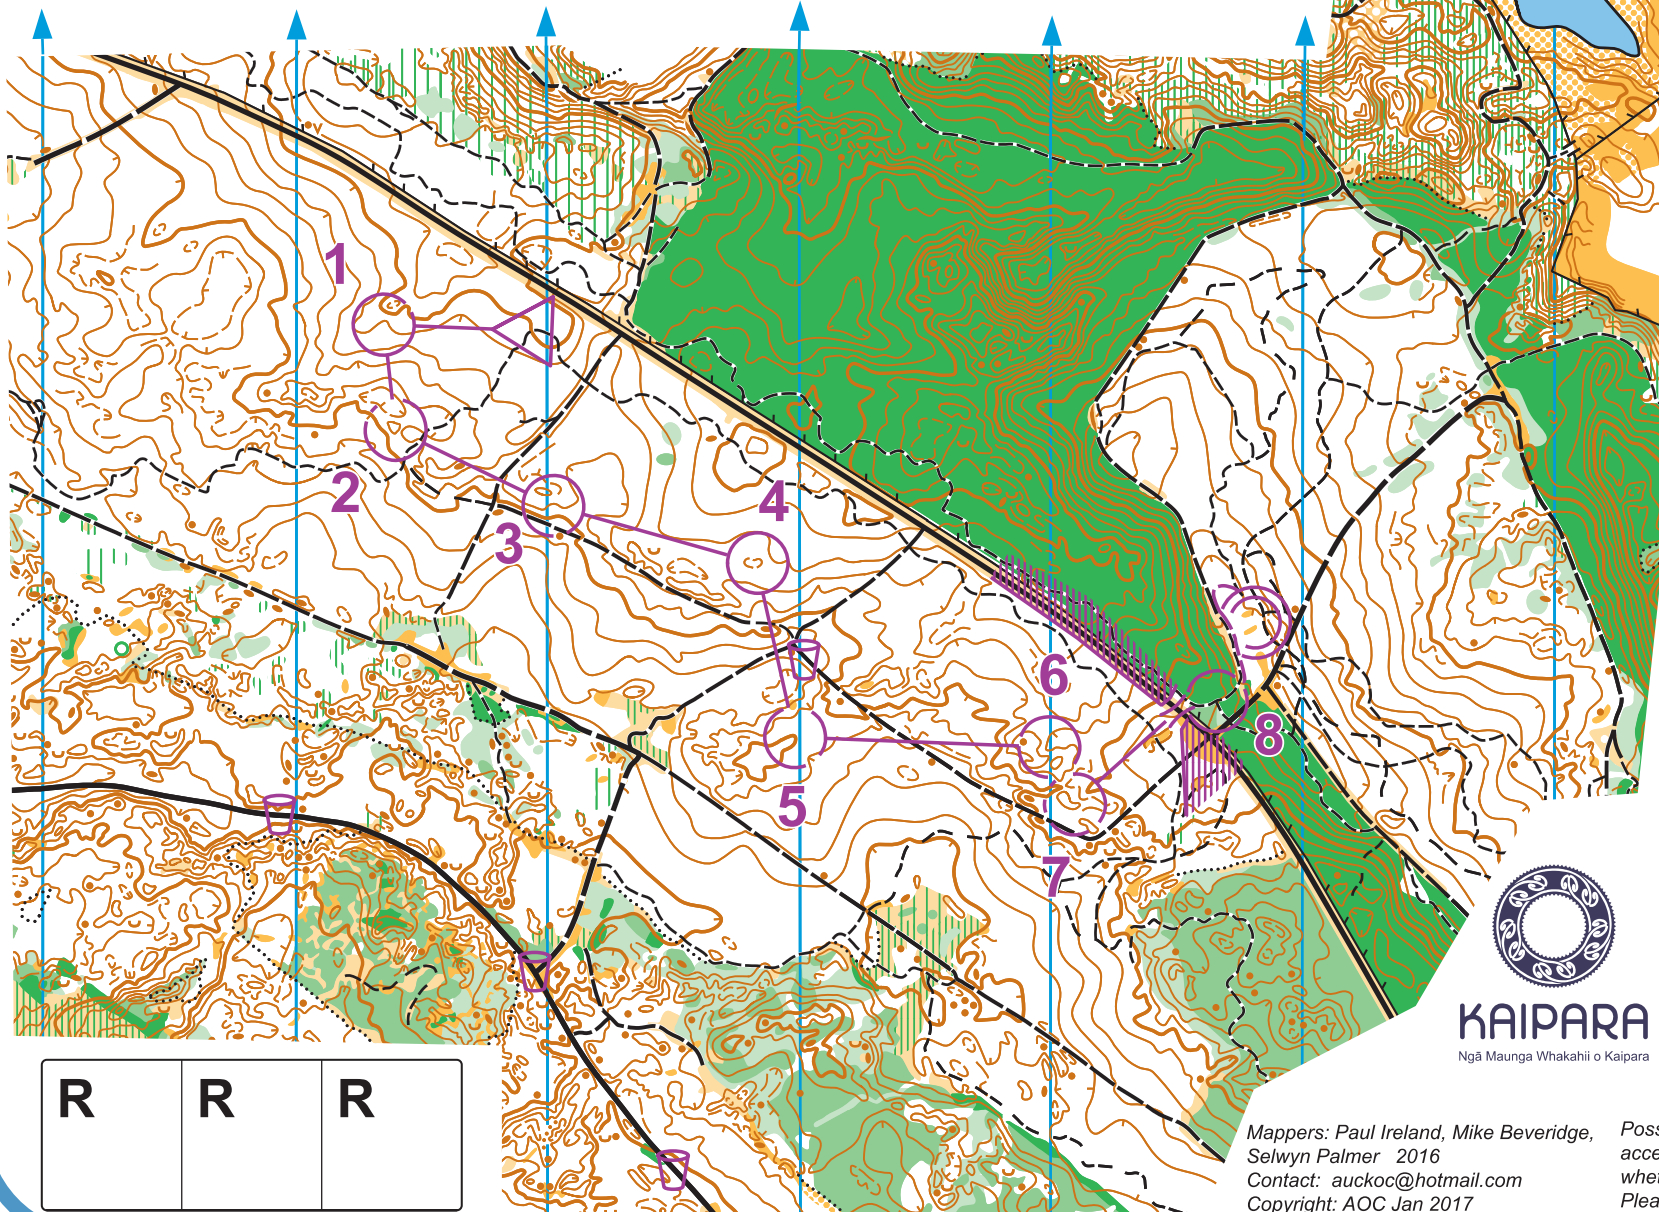

# HEDLEY DUNES

**WMOG  
2017** Long Distance - Final  
29 April 2017

Scale 1:7500  
Contours 2.5m

## W85A

WMOG 2017 Long Final			
W85A	1.5 km	25 m	
▷	↗	◁	
1 162	∩		
2 191	○		○
3 207	∩		
4 146	○		○
5 208	∩		∩
6 129	↗		
7 171	↖	○	○
○	=	○	
8 100	↗	∩	
○	↖	190 m	○

R R R

**KAIPARA**  
Ngā Maunga Whakahii o Kaipara

Barfoot & Thompson  
PRESENTS  
**2017 WORLD MASTERS GAMES**  
AUCKLAND NEW ZEALAND

**OrienteeringNZ**  
Find your adventure

**IOF**  
INTERNATIONAL ORIENTEERING FEDERATION

Mappers: Paul Ireland, Mike Beveridge,  
Selwyn Palmer 2016  
Contact: auckoc@hotmail.com  
Copyright: AOC Jan 2017

Possession of this map implies and confers no right of  
access for orienteering or any other purpose,  
whether on a road, track or elsewhere.  
Please respect the rights of landowners.