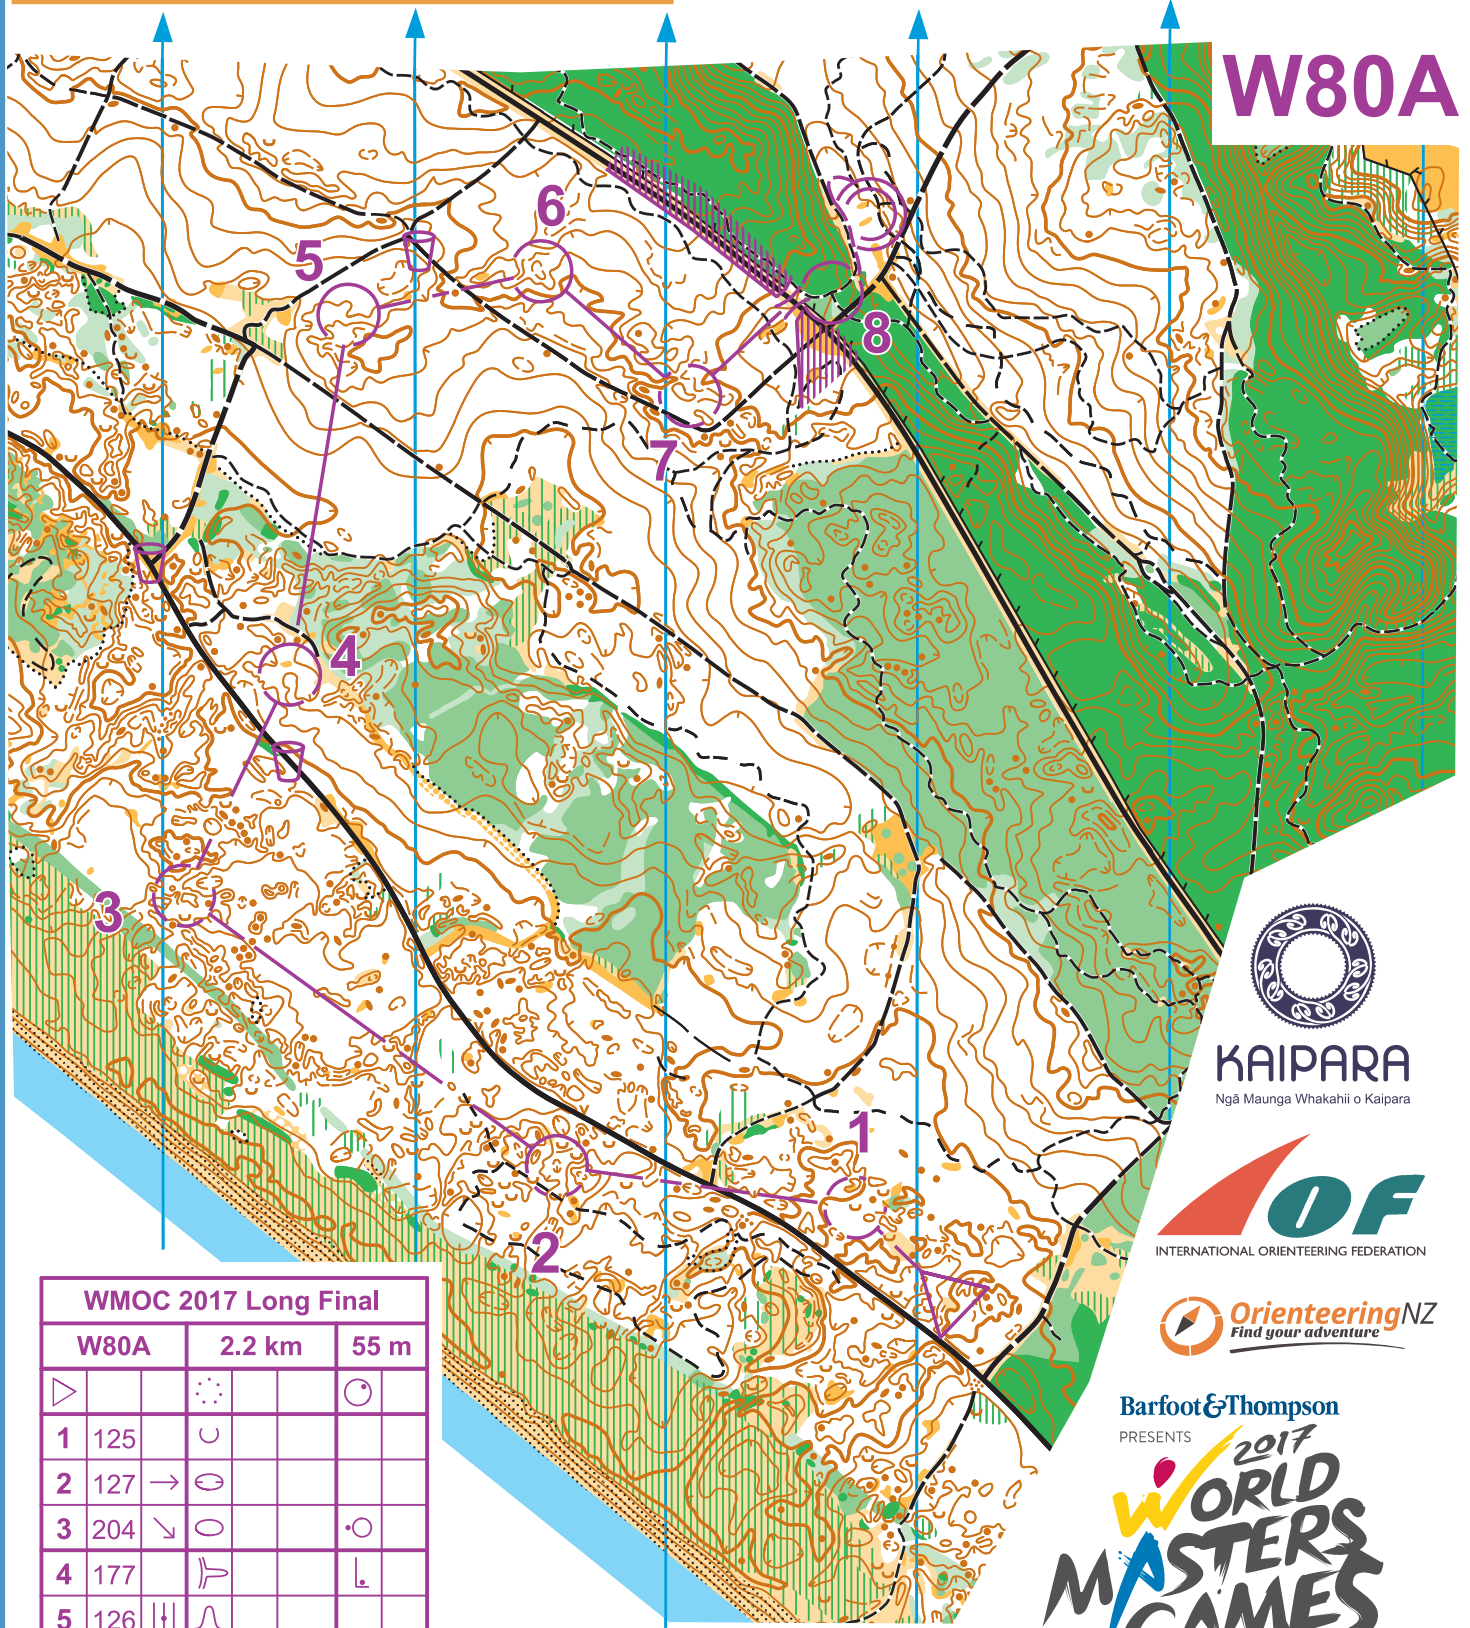

# HEDLEY DUNES

Scale 1:7500  
Contours 2.5m

0m 500m

**WMOC 2017** Long Distance - Final  
29 April 2017

**W80A**

**Kaipara**  
Ngā Maunga Whakahii o Kaipara

INTERNATIONAL ORIENTEERING FEDERATION

Barfoot & Thompson  
PRESENTS

WMOC 2017 Long Final				
W80A	2.2 km	55 m		
▷		⊙		⊙
1 125	∪			
2 127	→ ⊙			
3 204	↘ ⊙			⊙
4 177	∩			⊙
5 126	∥ ∩			
6 164	⊙			⊙
7 171	↖ ⊙			⊙
⊙	=	⊙		
8 100	∕	∕		
⊙	190 m	⊙		

Mappers: Paul Ireland, Mike Beveridge,  
Selwyn Palmer 2016  
Contact: auckoc@hotmail.com  
Copyright: AOC Jan 2017

Possession of this map implies and confers no right of access for orienteering or any other purpose, whether on a road, track or elsewhere. Please respect the rights of landowners.

R	R	R
---	---	---