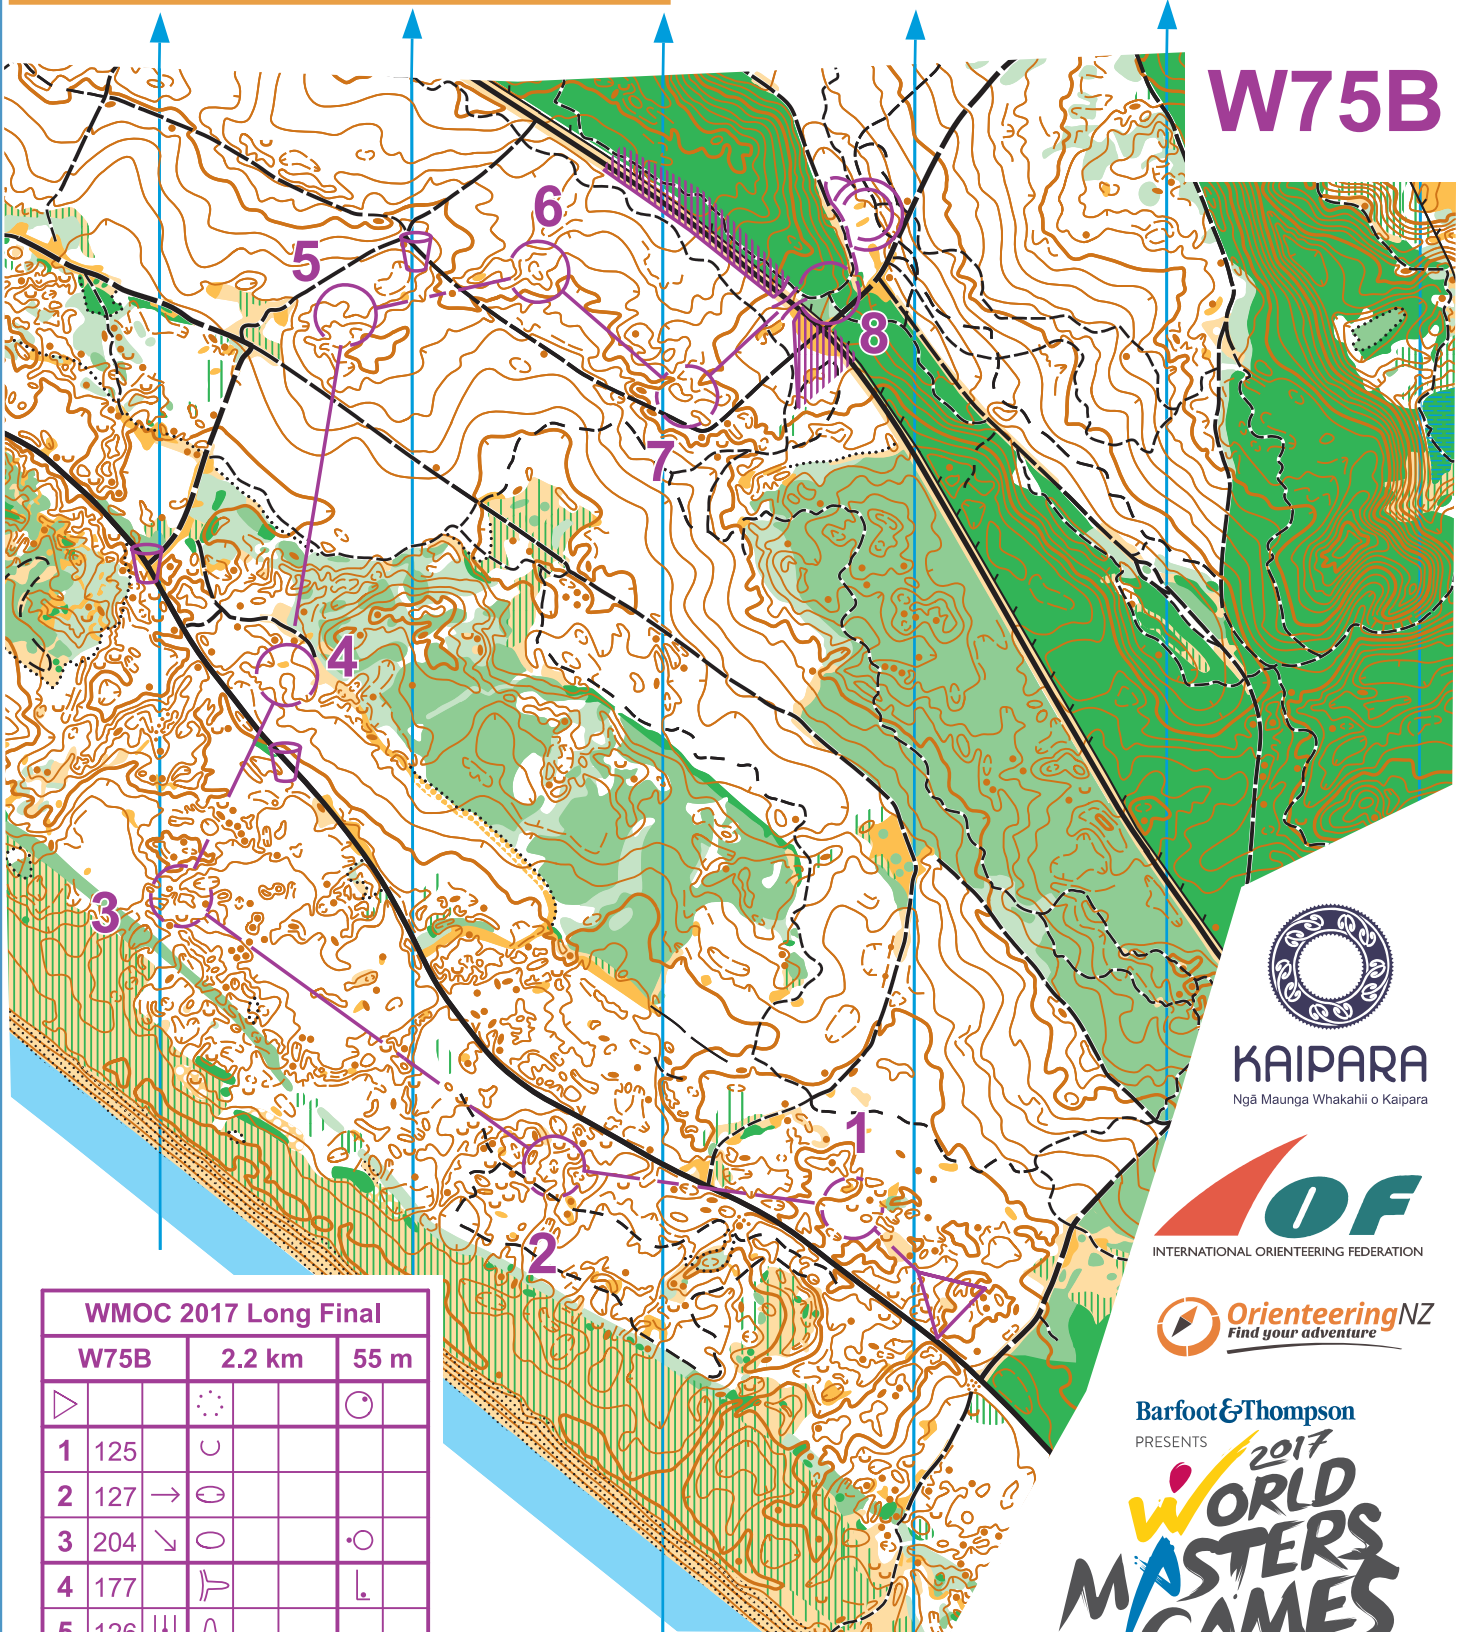

# HEDLEY DUNES

Scale 1:7500  
Contours 2.5m

0 m 500 m

**WMOG 2017** Long Distance - Final  
29 April 2017

**W75B**

**KAIPARA**  
Ngā Maunga Whakahii o Kaipara

Barfoot & Thompson  
PRESENTS

WMOG 2017 Long Final			
W75B	2.2 km	55 m	
1	125	U	☉
2	127	→	☉
3	204	↘	☉
4	177	⊢	⊥
5	126		☉
6	164	○	☉
7	171	↖	☉
8	100	/	∩

190 m

Mappers: Paul Ireland, Mike Beveridge,  
Selwyn Palmer 2016  
Contact: auckoc@hotmail.com  
Copyright: AOC Jan 2017

Possession of this map implies and confers no right of access for orienteering or any other purpose, whether on a road, track or elsewhere. Please respect the rights of landowners.