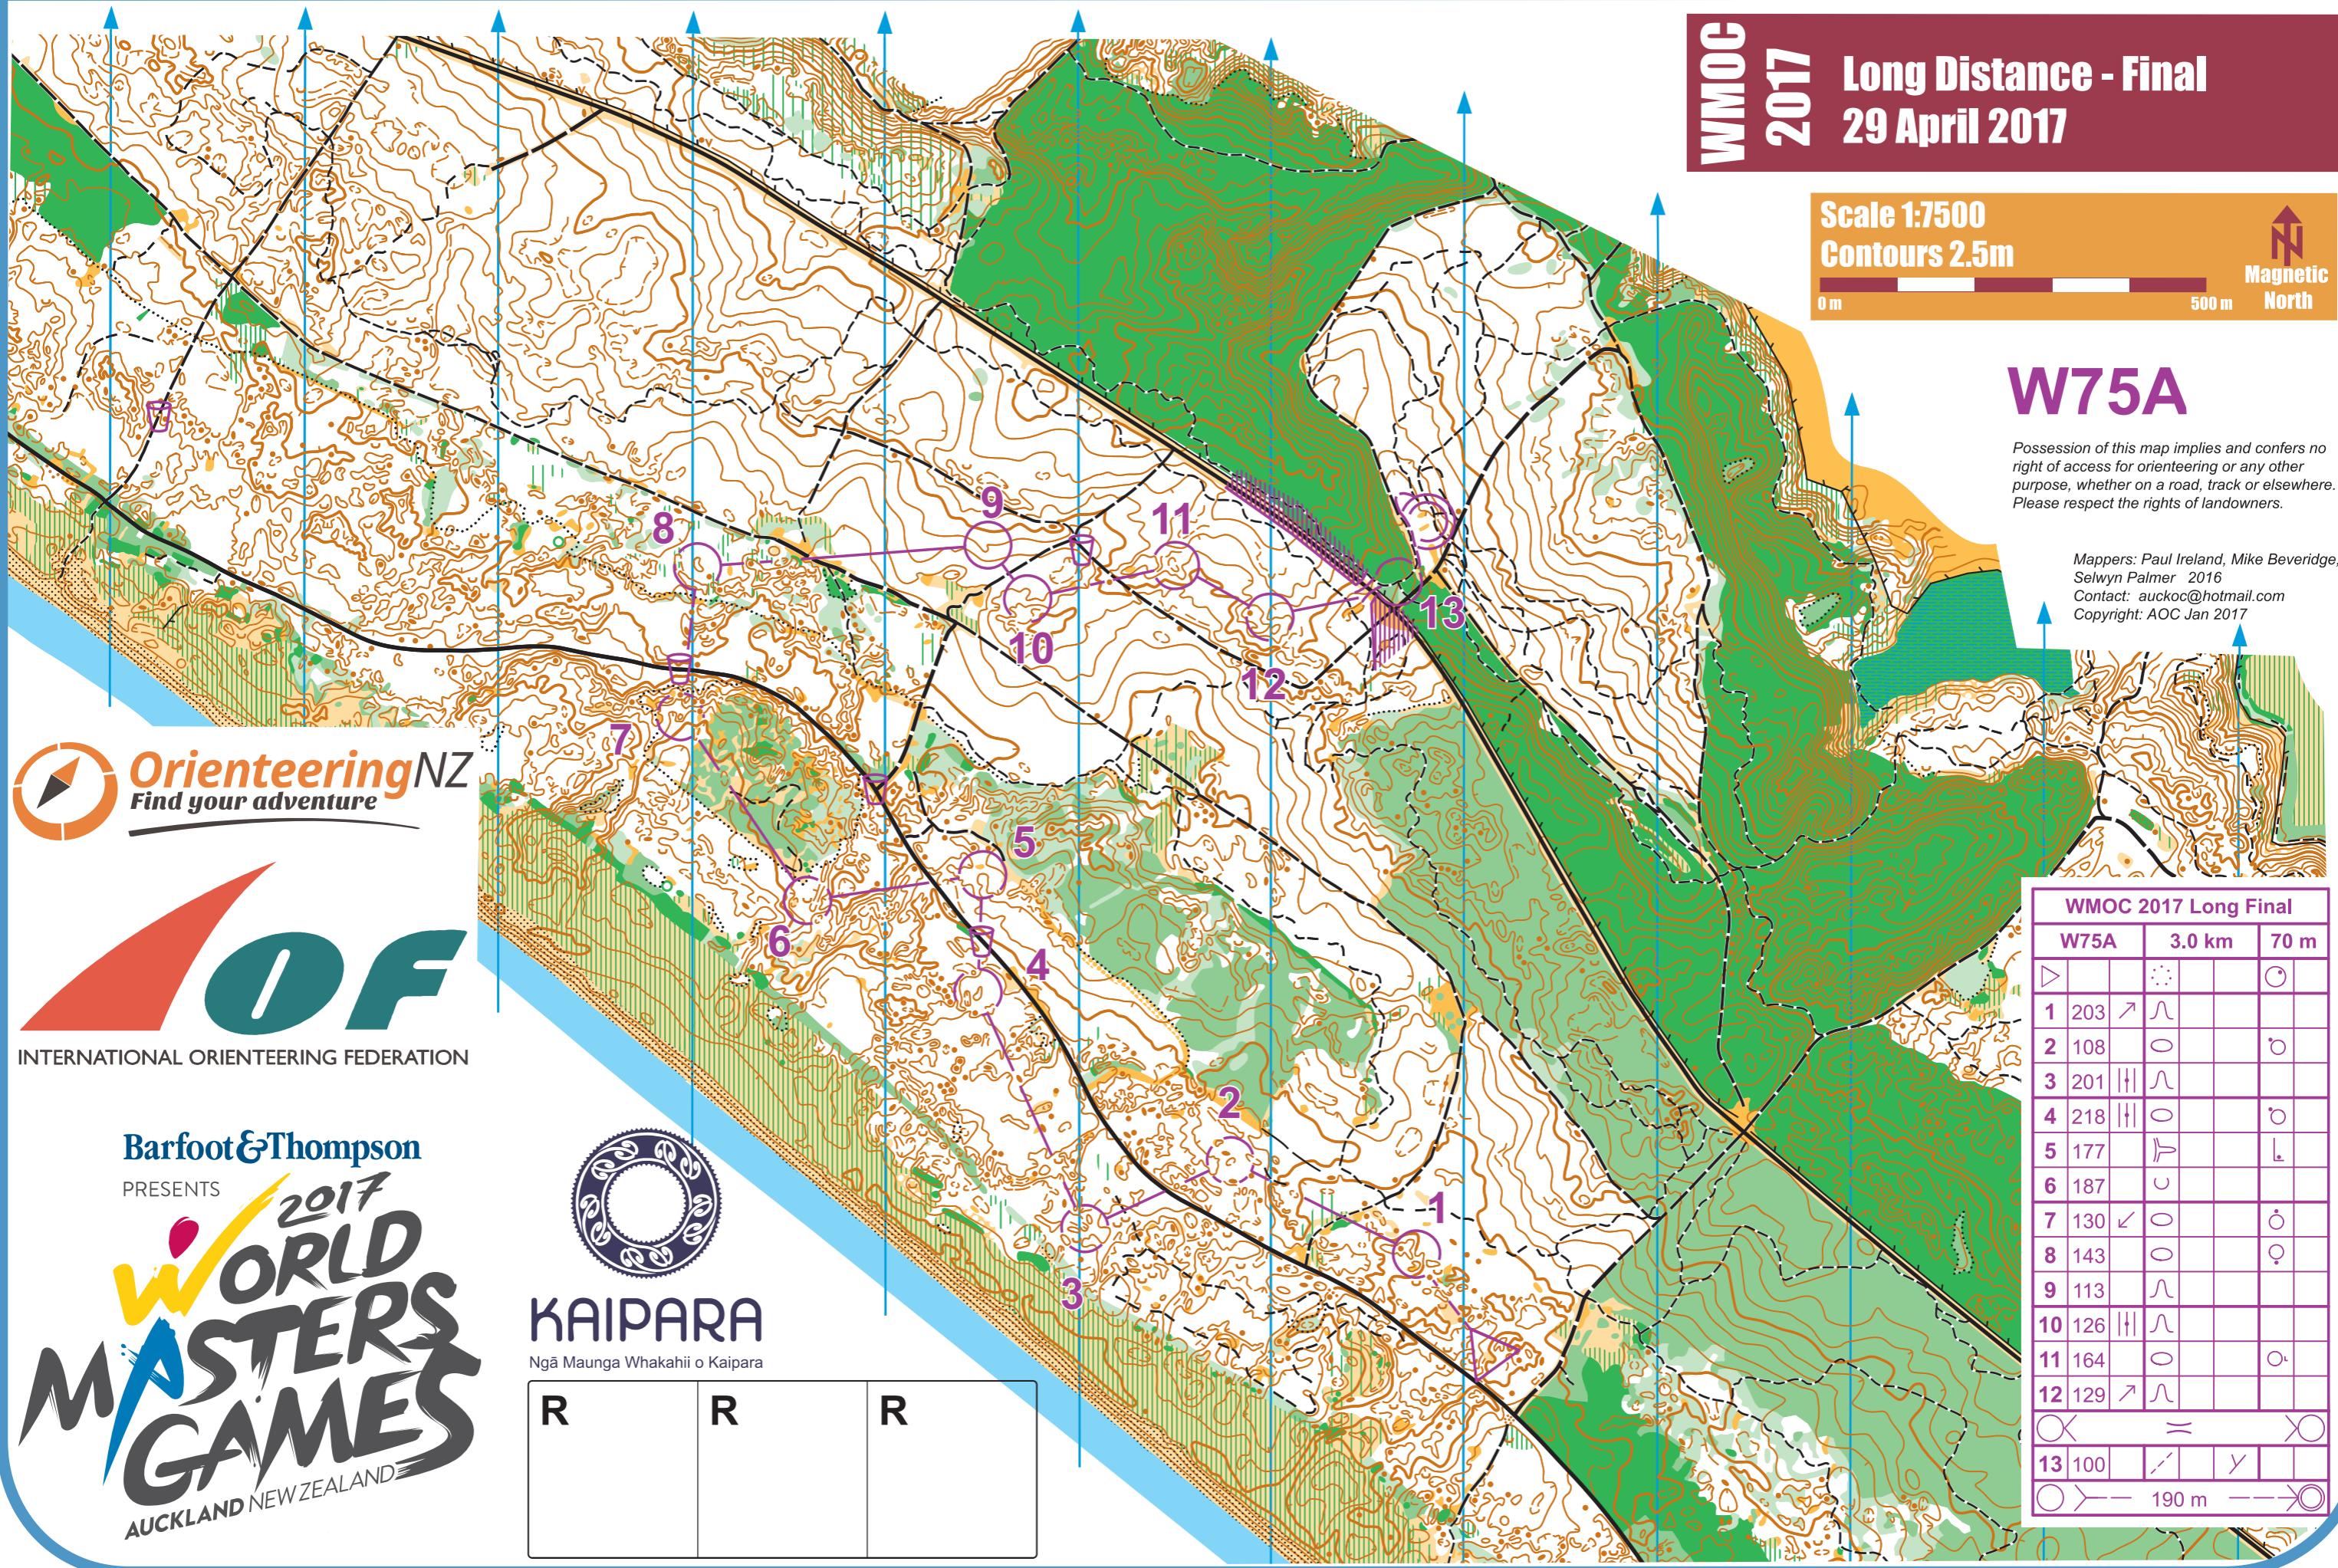

# HEDLEY DUNES

**WMOG**  
**2017** Long Distance - Final  
29 April 2017

Scale 1:7500  
Contours 2.5m  
0 m 500 m  
Magnetic North

## W75A

Possession of this map implies and confers no right of access for orienteering or any other purpose, whether on a road, track or elsewhere. Please respect the rights of landowners.

Mappers: Paul Ireland, Mike Beveridge, Selwyn Palmer 2016  
Contact: auckoc@hotmail.com  
Copyright: AOC Jan 2017

**KAIPARA**  
Ngā Maunga Whakahii o Kaipara

R	R	R

WMOG 2017 Long Final				
	W75A	3.0 km	70 m	
▷		⋯		⊙
1	203 ↗	∩		
2	108	○		⊖
3	201	∩		
4	218	○		⊖
5	177 ↘	∩		⊖
6	187	∩		
7	130 ↙	○		⊖
8	143	○		⊖
9	113	∩		
10	126	∩		
11	164	○		⊖
12	129 ↗	∩		
⊙	=	⊙		
13	100 ↗	∩		
⊙	—	190 m	---	⊙