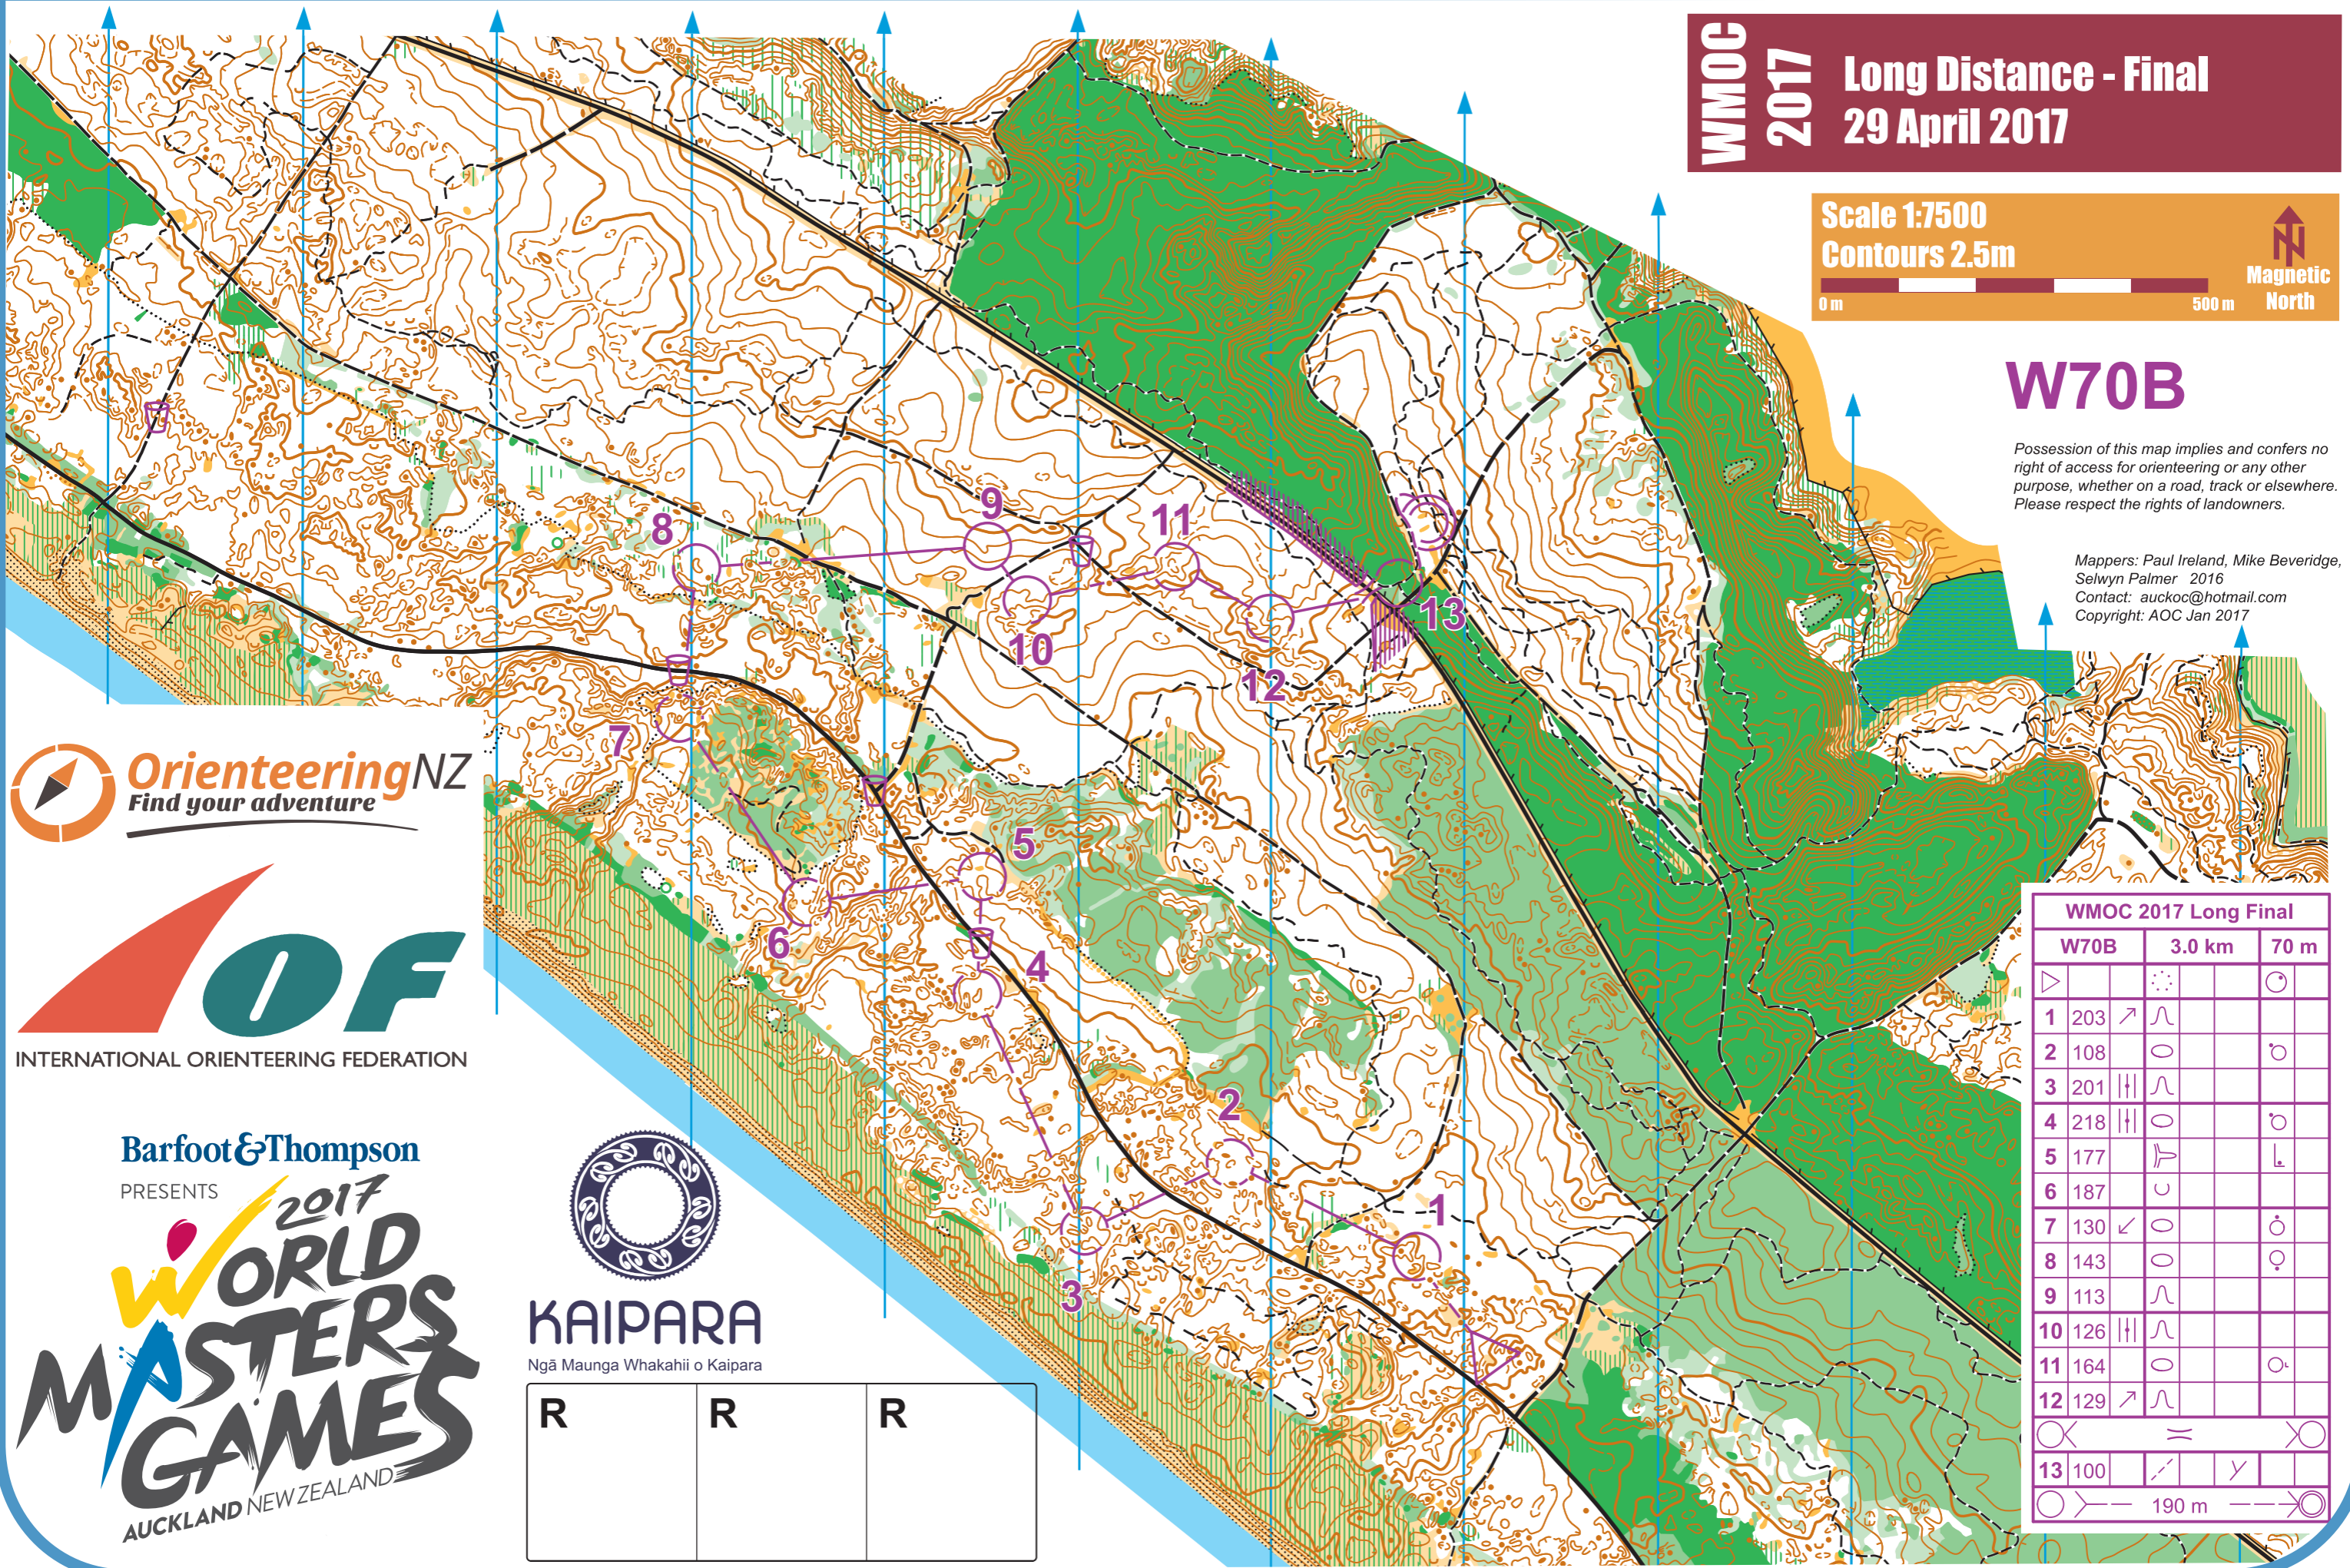

# HEDLEY DUNES

**WMOG**  
**2017** Long Distance - Final  
 29 April 2017

Scale 1:7500  
 Contours 2.5m

## W70B

Possession of this map implies and confers no right of access for orienteering or any other purpose, whether on a road, track or elsewhere. Please respect the rights of landowners.

Mappers: Paul Ireland, Mike Beveridge, Selwyn Palmer 2016  
 Contact: auckoc@hotmail.com  
 Copyright: AOC Jan 2017

**KAIPARA**

Ngā Maunga Whakahii o Kaipara

R	R	R

WMOG 2017 Long Final				
	W70B	3.0 km	70 m	
▷		⋯	○	
1	203 ↗	∩		
2	108	○		⊖
3	201	∩		
4	218	○		⊖
5	177	∩		⊖
6	187	∩		
7	130 ✓	○		⊖
8	143	○		⊖
9	113	∩		
10	126	∩		
11	164	○		⊖
12	129 ↗	∩		
⊗	=	⊗		
13	100 ↗	∩		
○	↗	190 m	↘	○