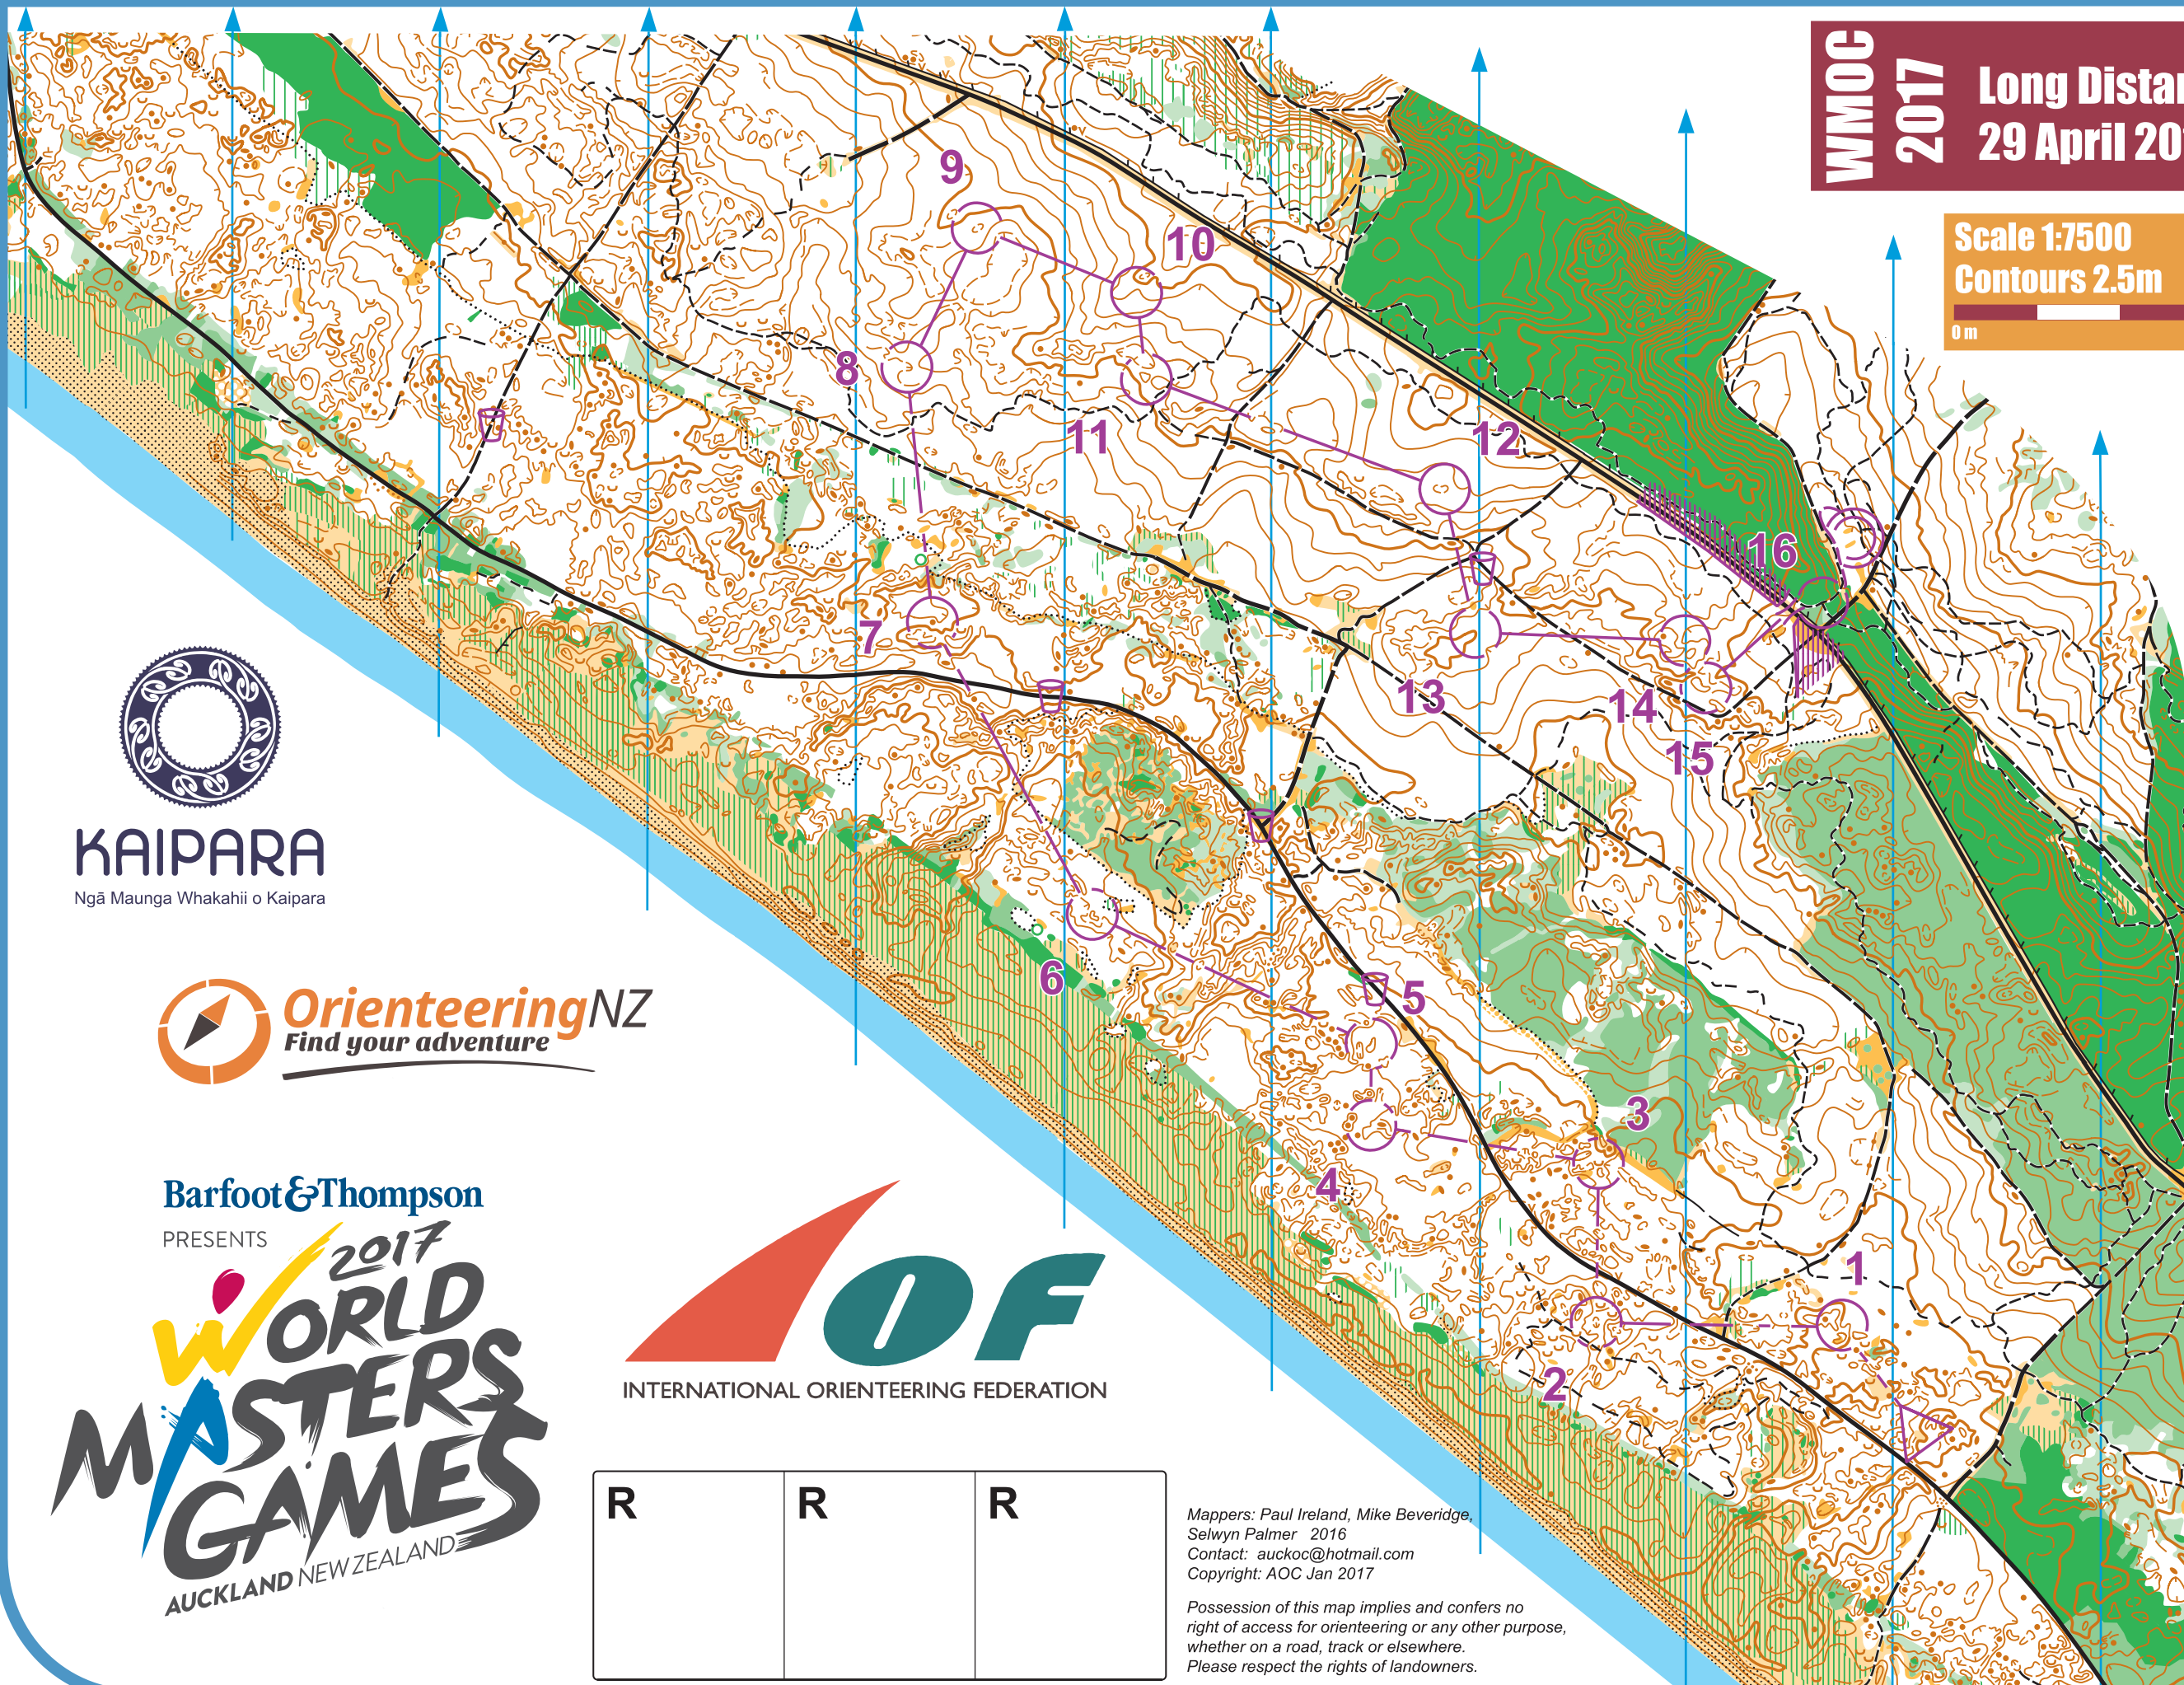

HEDLEY DUNES

WMOG 2017 Long Distance - Final
29 April 2017

Scale 1:7500
Contours 2.5m
0 m 500 m
Magnetic North

W70A

KAIPARA
Ngā Maunga Whakahii o Kaipara

Barfoot & Thompson
PRESENTS

2017 WORLD MASTERS GAMES
AUCKLAND NEW ZEALAND

R	R	R

Mappers: Paul Ireland, Mike Beveridge, Selwyn Palmer 2016
Contact: auckoc@hotmail.com
Copyright: AOC Jan 2017

Possession of this map implies and confers no right of access for orienteering or any other purpose, whether on a road, track or elsewhere. Please respect the rights of landowners.

WMOG 2017 Long Final				
	W70A	3.8 km	110 m	
▷		⊙		⊙
1	203 ↗	∩		
2	127 →	⊙		
3	210 ∪			
4	138 ↖	∩		
5	218	⊙		⊙
6	104	⊙		⊙
7	107	•		⊙
8	106	∩		
9	157	⊙		⊙
10	162	∩		
11	191	⊙		⊙
12	146	⊙		⊙
13	208	∩		⊙
14	129 ↗	∩		
15	171 ↖	⊙		⊙
		⊙		⊙
16	100	∩	∩	⊙
		⊙		⊙

190 m