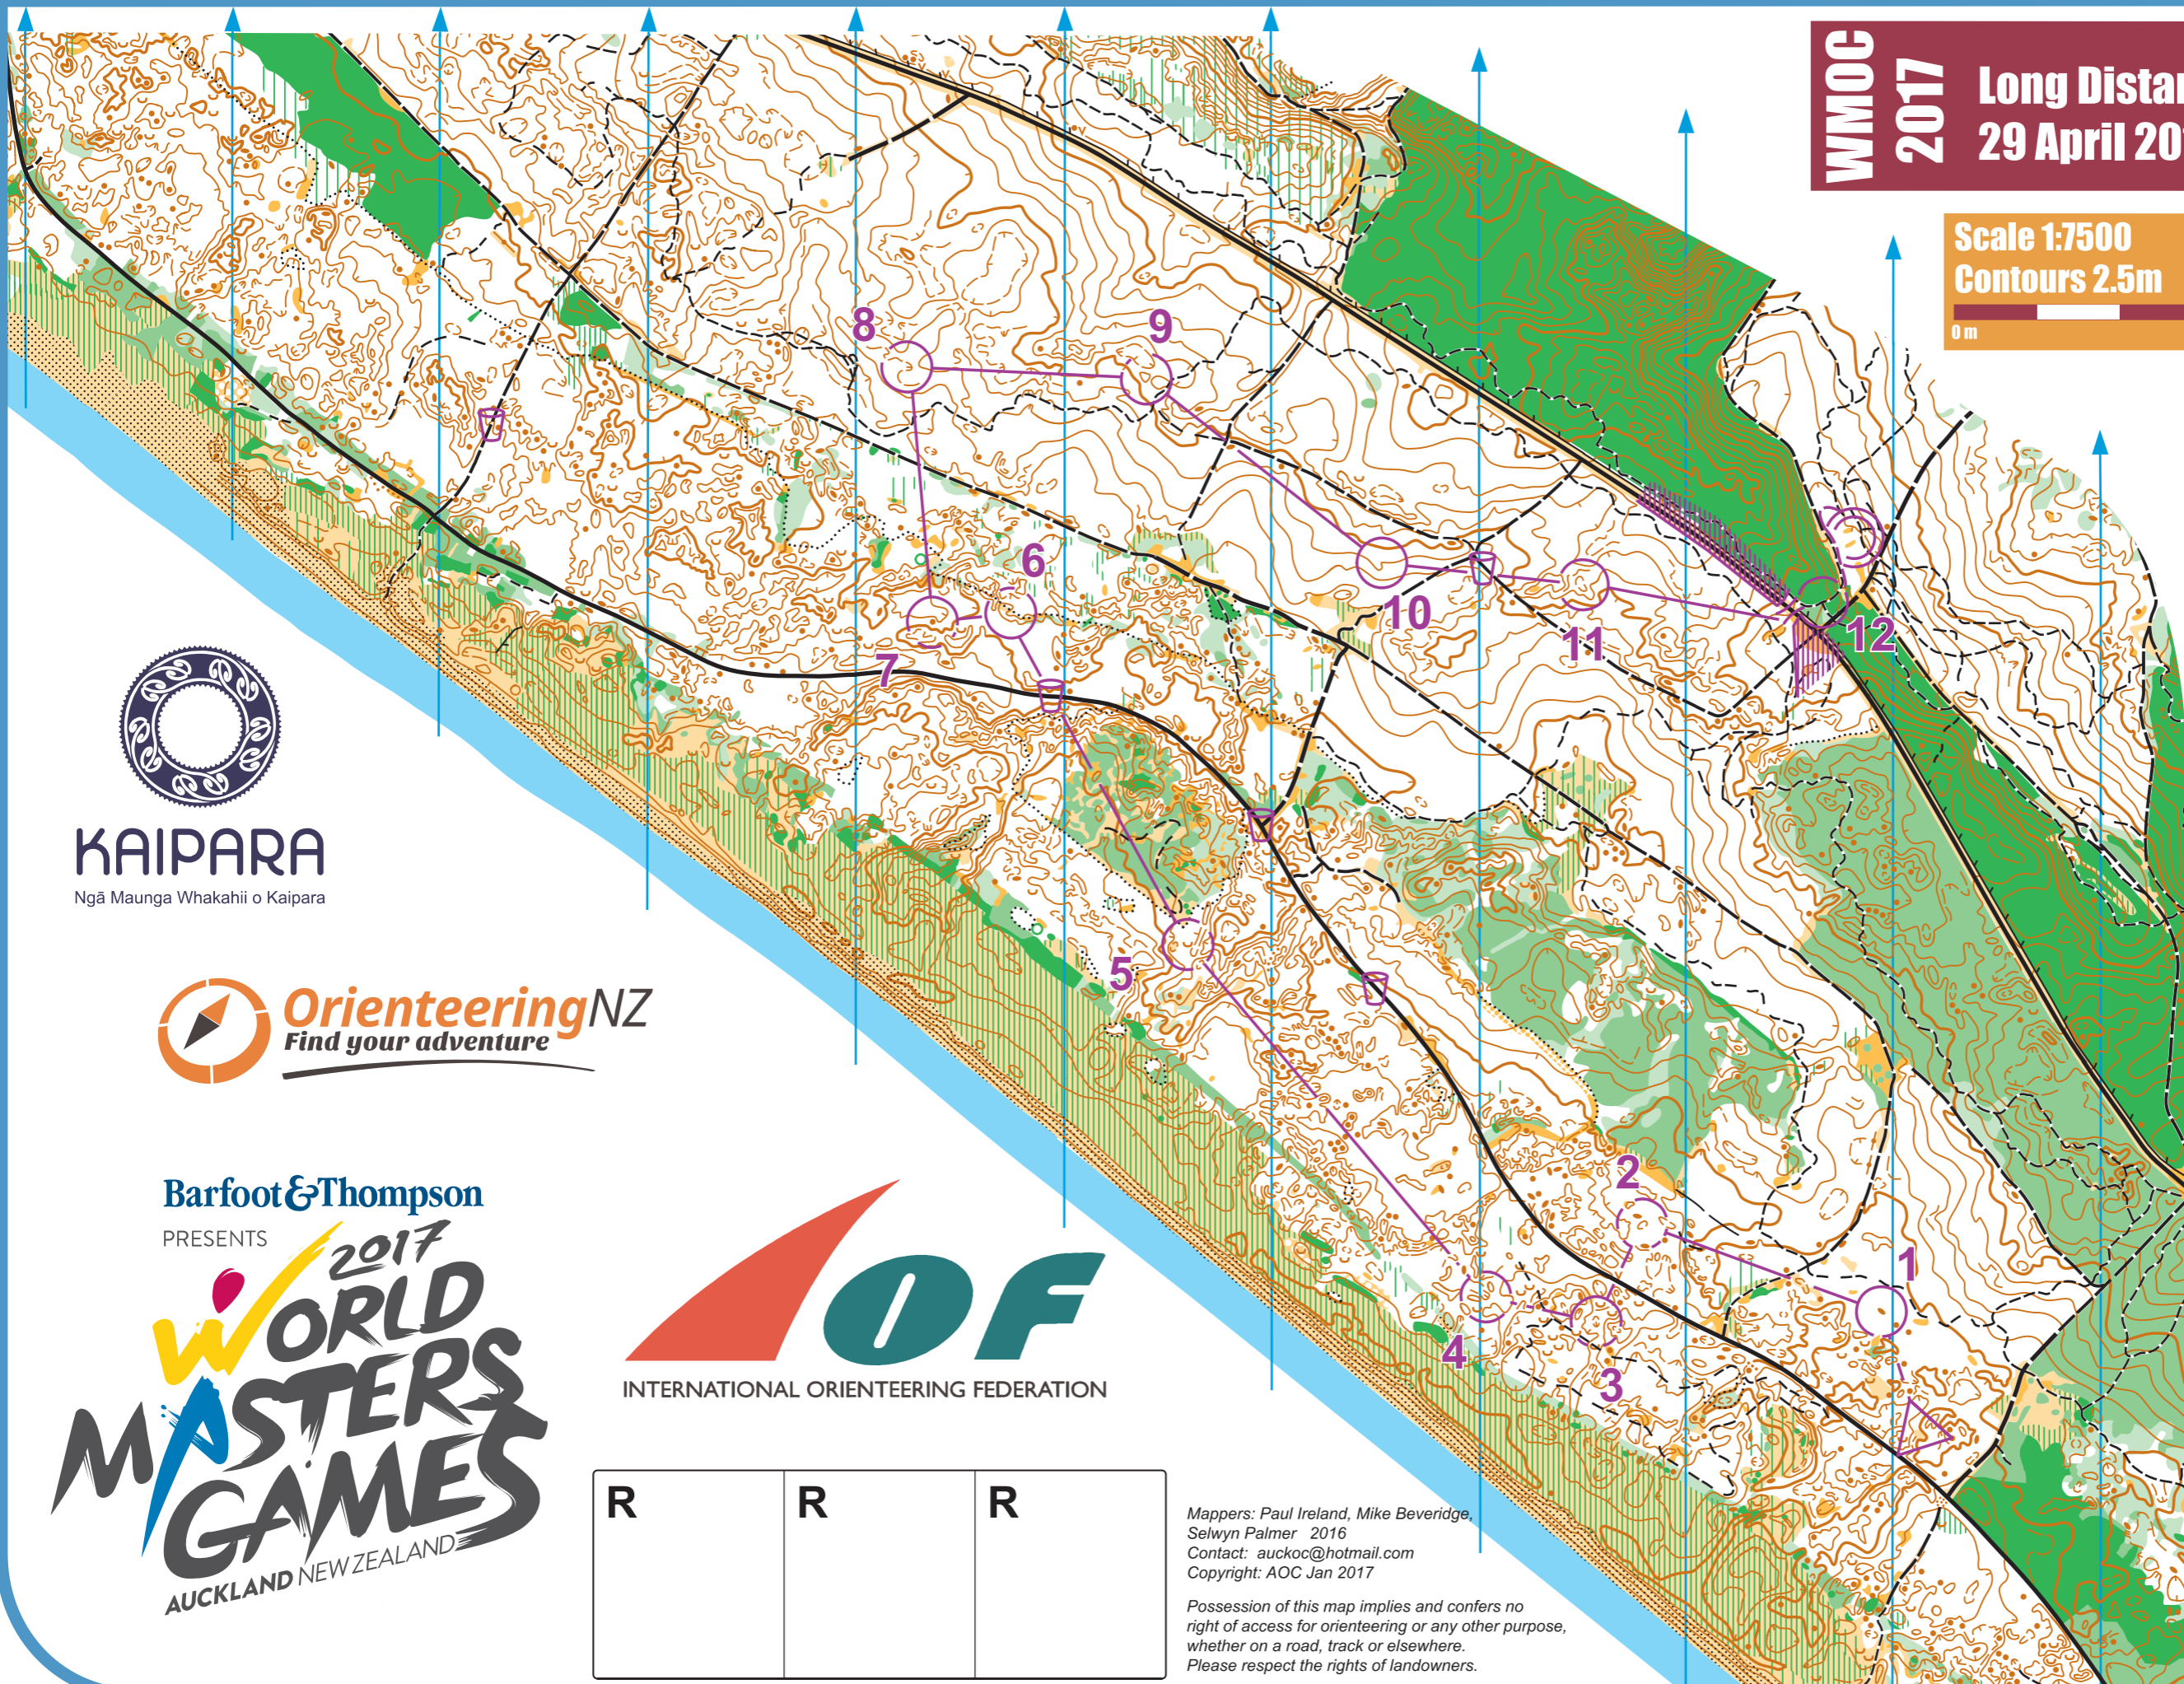

# HEDLEY DUNES

**WMOG**  
**2017** Long Distance - Final  
 29 April 2017

Scale 1:7500  
 Contours 2.5m

**W65B**

**KAIPARA**  
 Ngā Maunga Whakahii o Kaipara

Barfoot & Thompson  
 PRESENTS

**2017**  
**WORLD**  
**MASTERS**  
**GAMES**  
 AUCKLAND NEW ZEALAND

R	R	R

Mappers: Paul Ireland, Mike Beveridge,  
 Selwyn Palmer 2016  
 Contact: auckoc@hotmail.com  
 Copyright: AOC Jan 2017

Possession of this map implies and confers no  
 right of access for orienteering or any other purpose,  
 whether on a road, track or elsewhere.  
 Please respect the rights of landowners.

WMOG 2017 Long Final			
W65B	3.5 km	80 m	
▶	⋯	⊙	
1 137 ↖	•	⊙	
2 108 ○		⊙	
3 127 →	⊙		
4 201	∧		
5 187 ∪			
6 186 ↖	∧		
7 107 •		⊙	
8 106 ∧			
9 191 ○		⊙	
10 113 ∧			
11 164 ○		⊙	
⊙	=	⊙	
12 100 ↗	∧	∪	
⊙	---	---	190 m