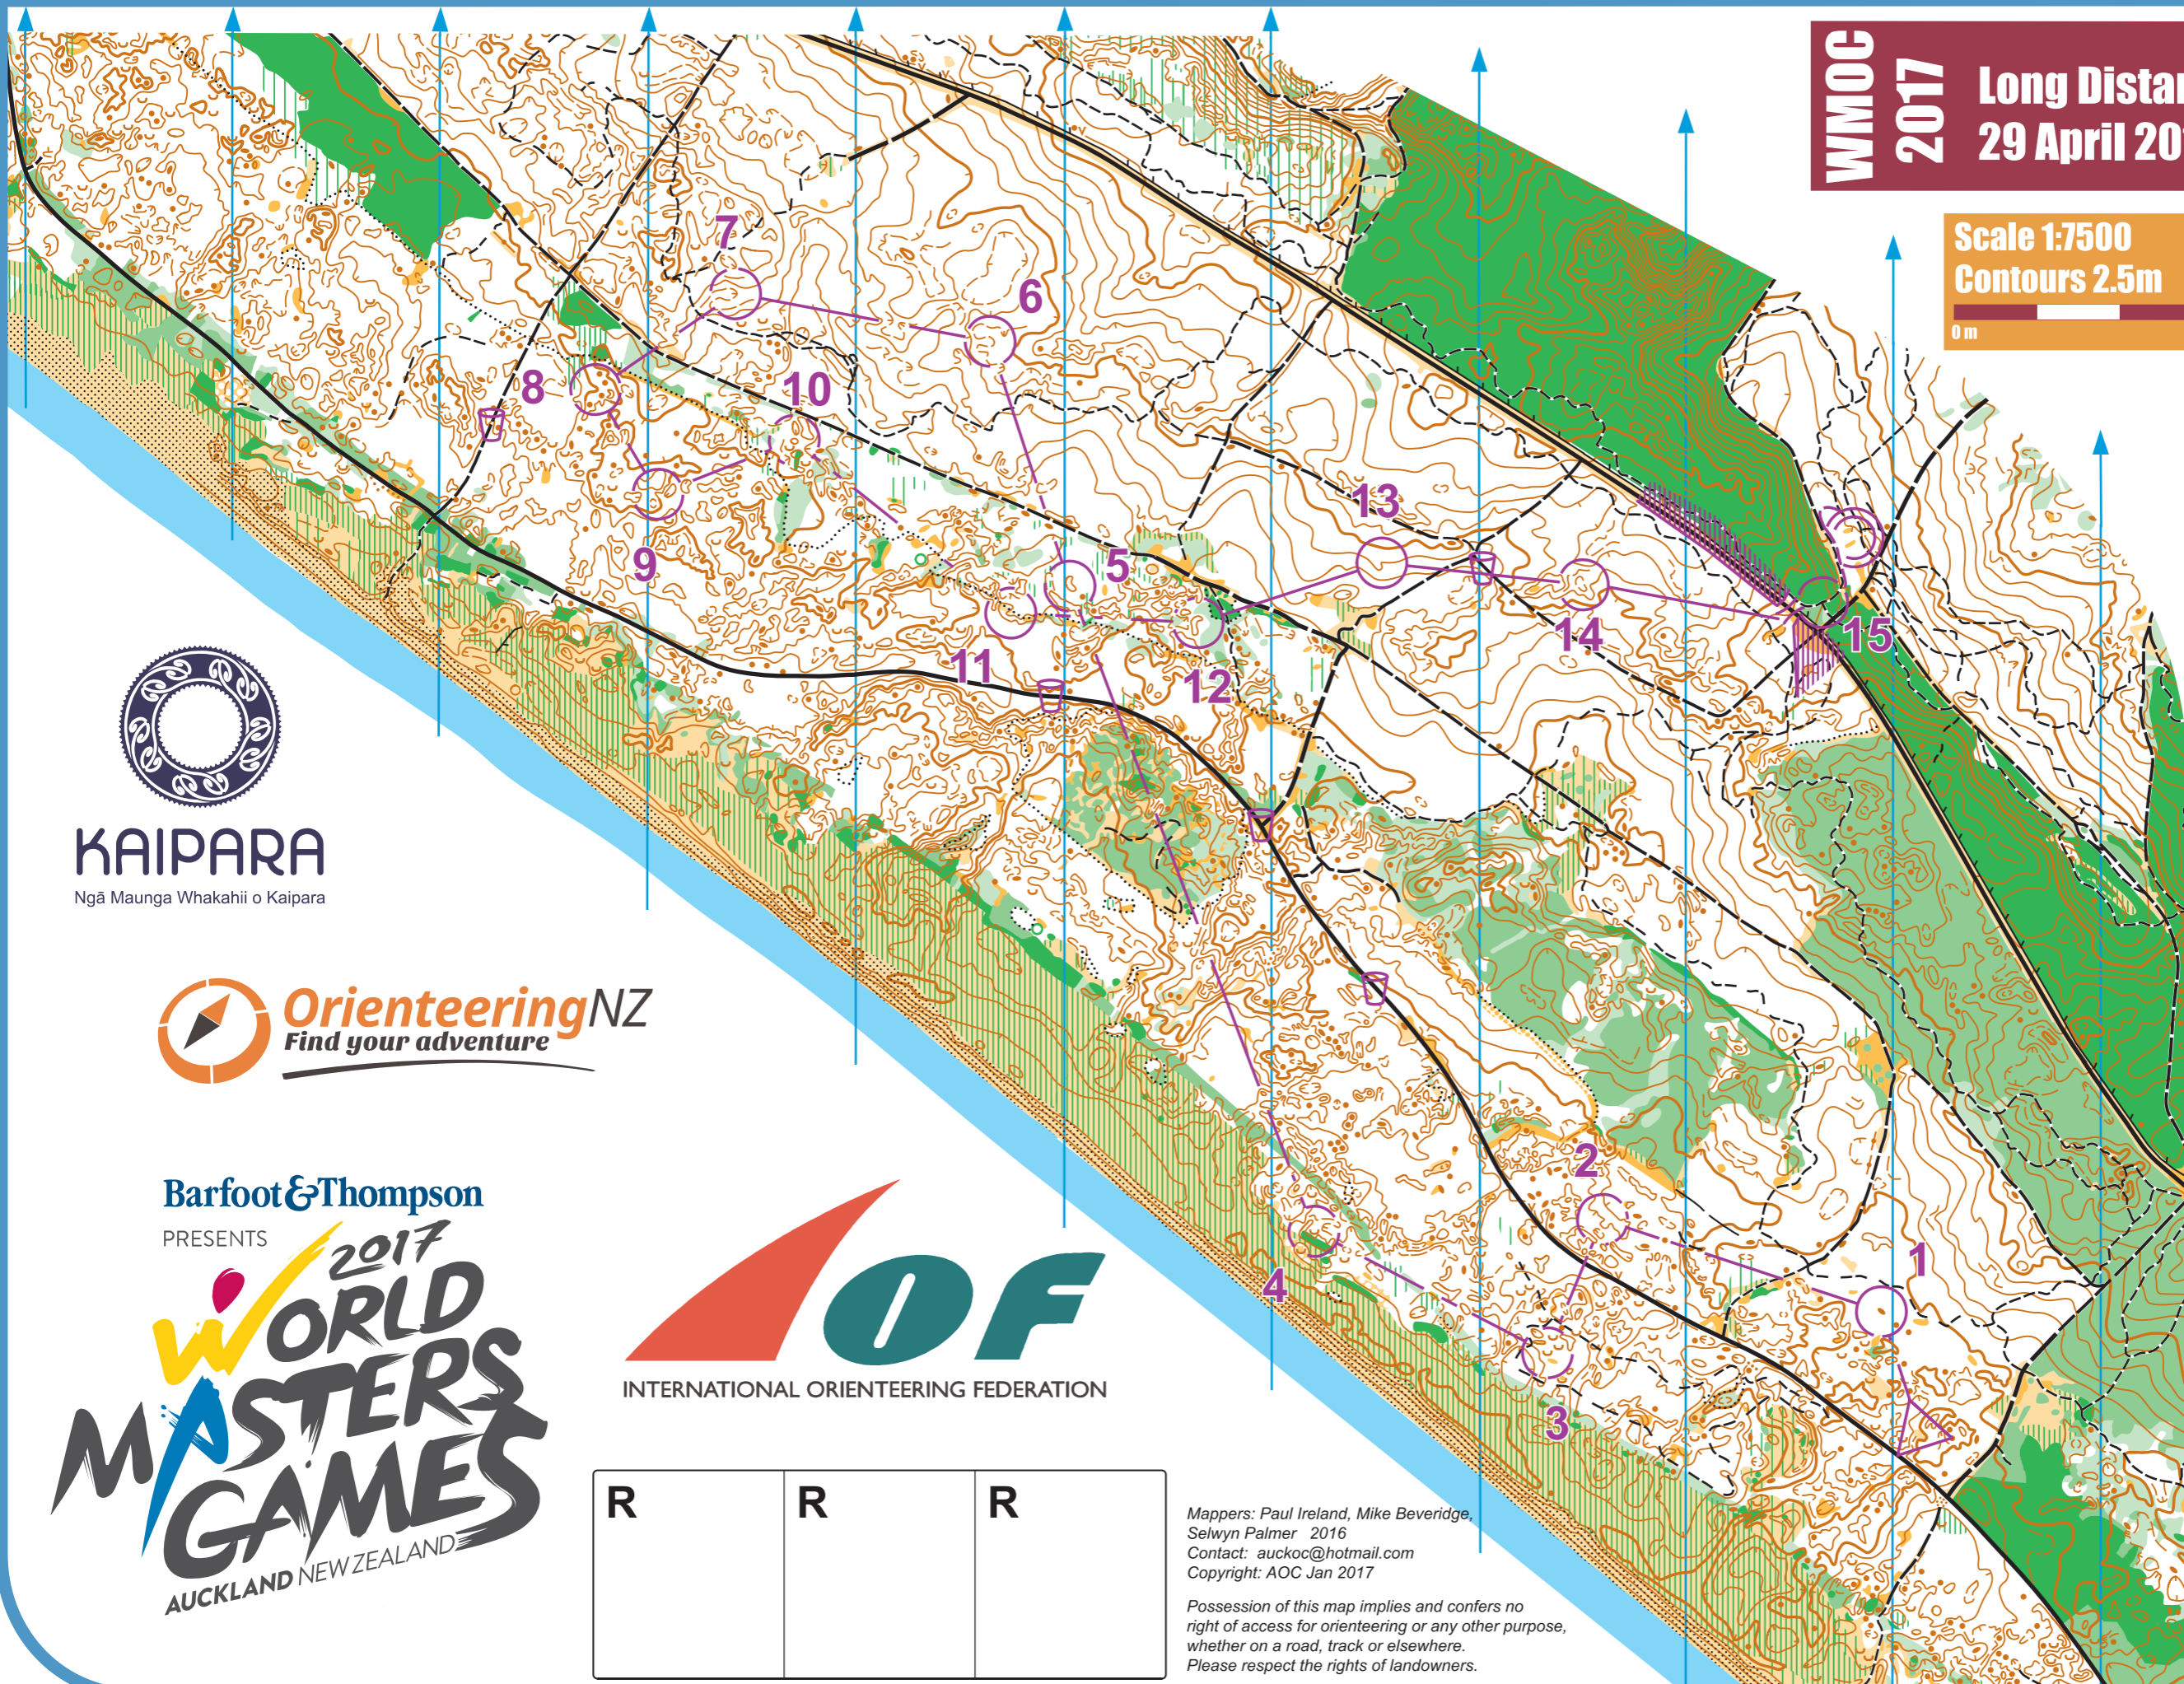

HEDLEY DUNES

WMOG 2017 Long Distance - Final
29 April 2017

Scale 1:7500
Contours 2.5m

W60A

KAIPARA
Ngā Maunga Whakahii o Kaipara

Barfoot & Thompson
PRESENTS

2017
WORLD MASTERS GAMES
AUCKLAND NEW ZEALAND

R	R	R

Mappers: Paul Ireland, Mike Beveridge, Selwyn Palmer 2016
Contact: auckoc@hotmail.com
Copyright: AOC Jan 2017

Possession of this map implies and confers no right of access for orienteering or any other purpose, whether on a road, track or elsewhere. Please respect the rights of landowners.

WMOG 2017 Long Final			
	W60A	4.5 km	130 m
▶		⊙	⊙
1	137 ↖ •		⊙
2	174 ↖ ∩		
3	135 ↙ ∪		
4	206 ↗ ∪		
5	143 ○		♀
6	151 ∩		
7	110 ∩		
8	149 ↖ ∩		
9	179 ↘ ∩		
10	155 ○		⊙
11	186 ↖ ∩		
12	185 → ∩		
13	113 ∩		
14	164 ○		⊙
⊙	=	⊙	
15	100 ↗ ∪	∪	
⊙	---	190 m	---