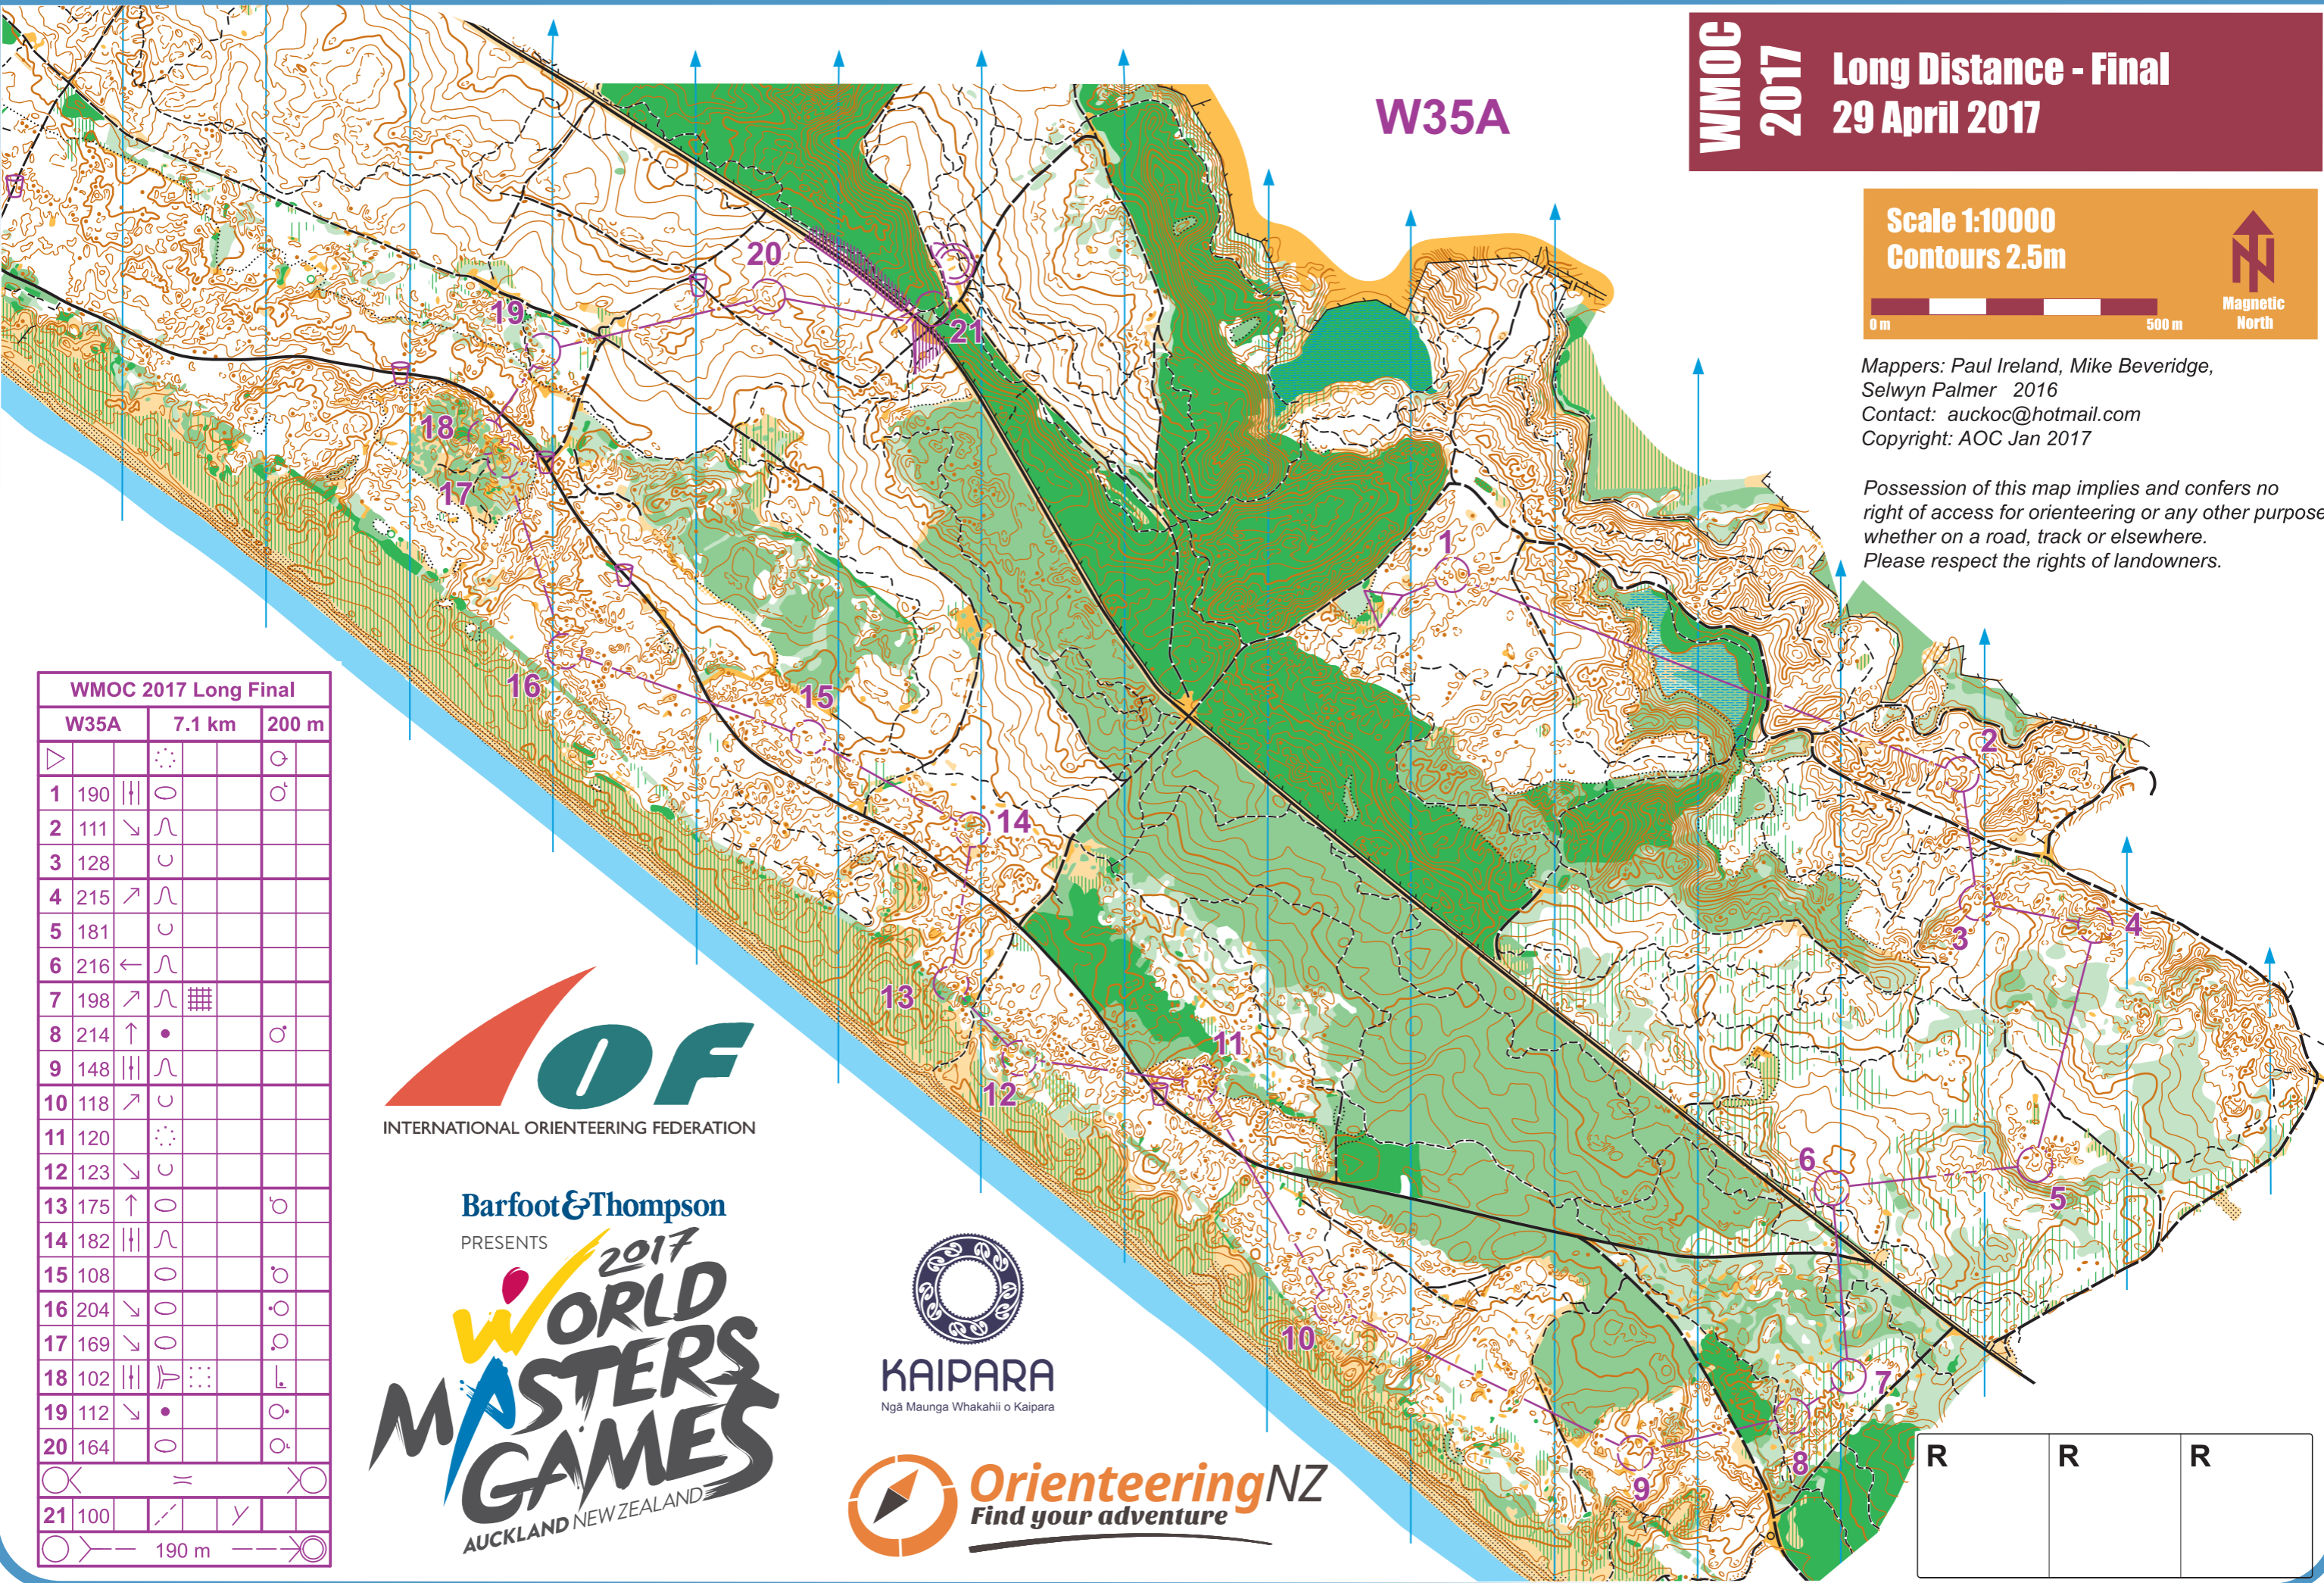

HEDLEY DUNES

WMOG 2017
Long Distance - Final
29 April 2017

Scale 1:10000
 Contours 2.5m

Mappers: Paul Ireland, Mike Beveridge,
 Selwyn Palmer 2016
 Contact: auckoc@hotmail.com
 Copyright: AOC Jan 2017

Possession of this map implies and confers no
 right of access for orienteering or any other purpose,
 whether on a road, track or elsewhere.
 Please respect the rights of landowners.

WMOG 2017 Long Final			
W35A	7.1 km	200 m	
1	190		○
2	111	↘	∩
3	128	∩	
4	215	↗	∩
5	181	∩	
6	216	←	∩
7	198	↗	∩
8	214	↑	•
9	148		∩
10	118	↗	∩
11	120	∩	
12	123	↘	∩
13	175	↑	○
14	182		∩
15	108	○	
16	204	↘	○
17	169	↘	○
18	102		∩
19	112	↘	•
20	164	○	
21	100	↗	∩