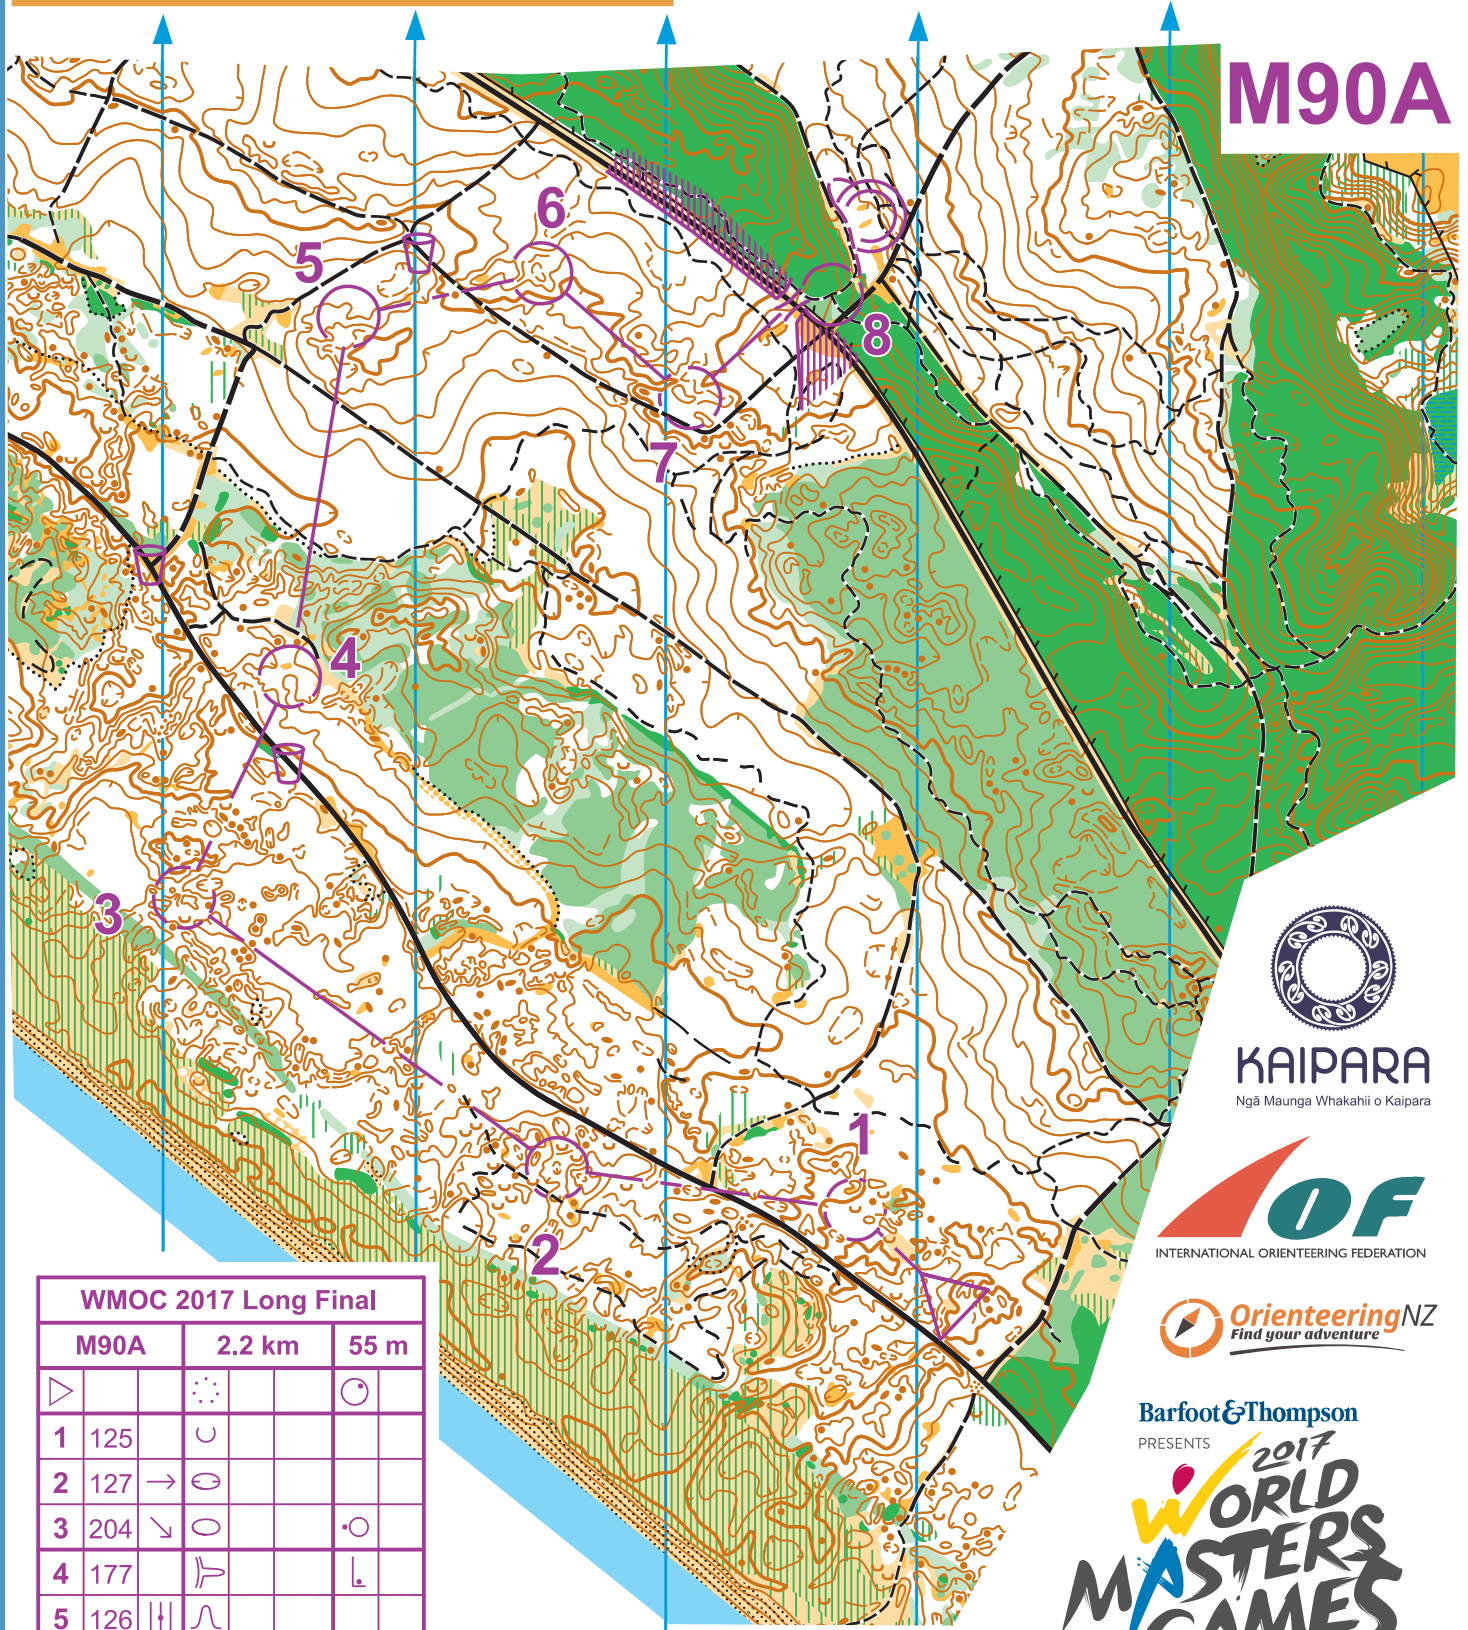

HEDLEY DUNES

Scale 1:7500
Contours 2.5m

0m 500m

WMOG
2017 Long Distance - Final
29 April 2017

M90A

KAIPARA
Ngā Maunga Whakahii o Kaipara

Barfoot & Thompson
PRESENTS

WMOG 2017 Long Final				
	M90A	2.2 km	55 m	
▷		⋯		○
1	125	∪		
2	127	→	⊙	
3	204	↘	○	⊙
4	177	↖		⊥
5	126		∩	
6	164	○		○
7	171	↖	○	○
⊗		=		⊗
8	100	/	∩	
○		190 m		⊗

Mappers: Paul Ireland, Mike Beveridge,
Selwyn Palmer 2016
Contact: auckoc@hotmail.com
Copyright: AOC Jan 2017

Possession of this map implies and confers no right of access for orienteering or any other purpose, whether on a road, track or elsewhere. Please respect the rights of landowners.