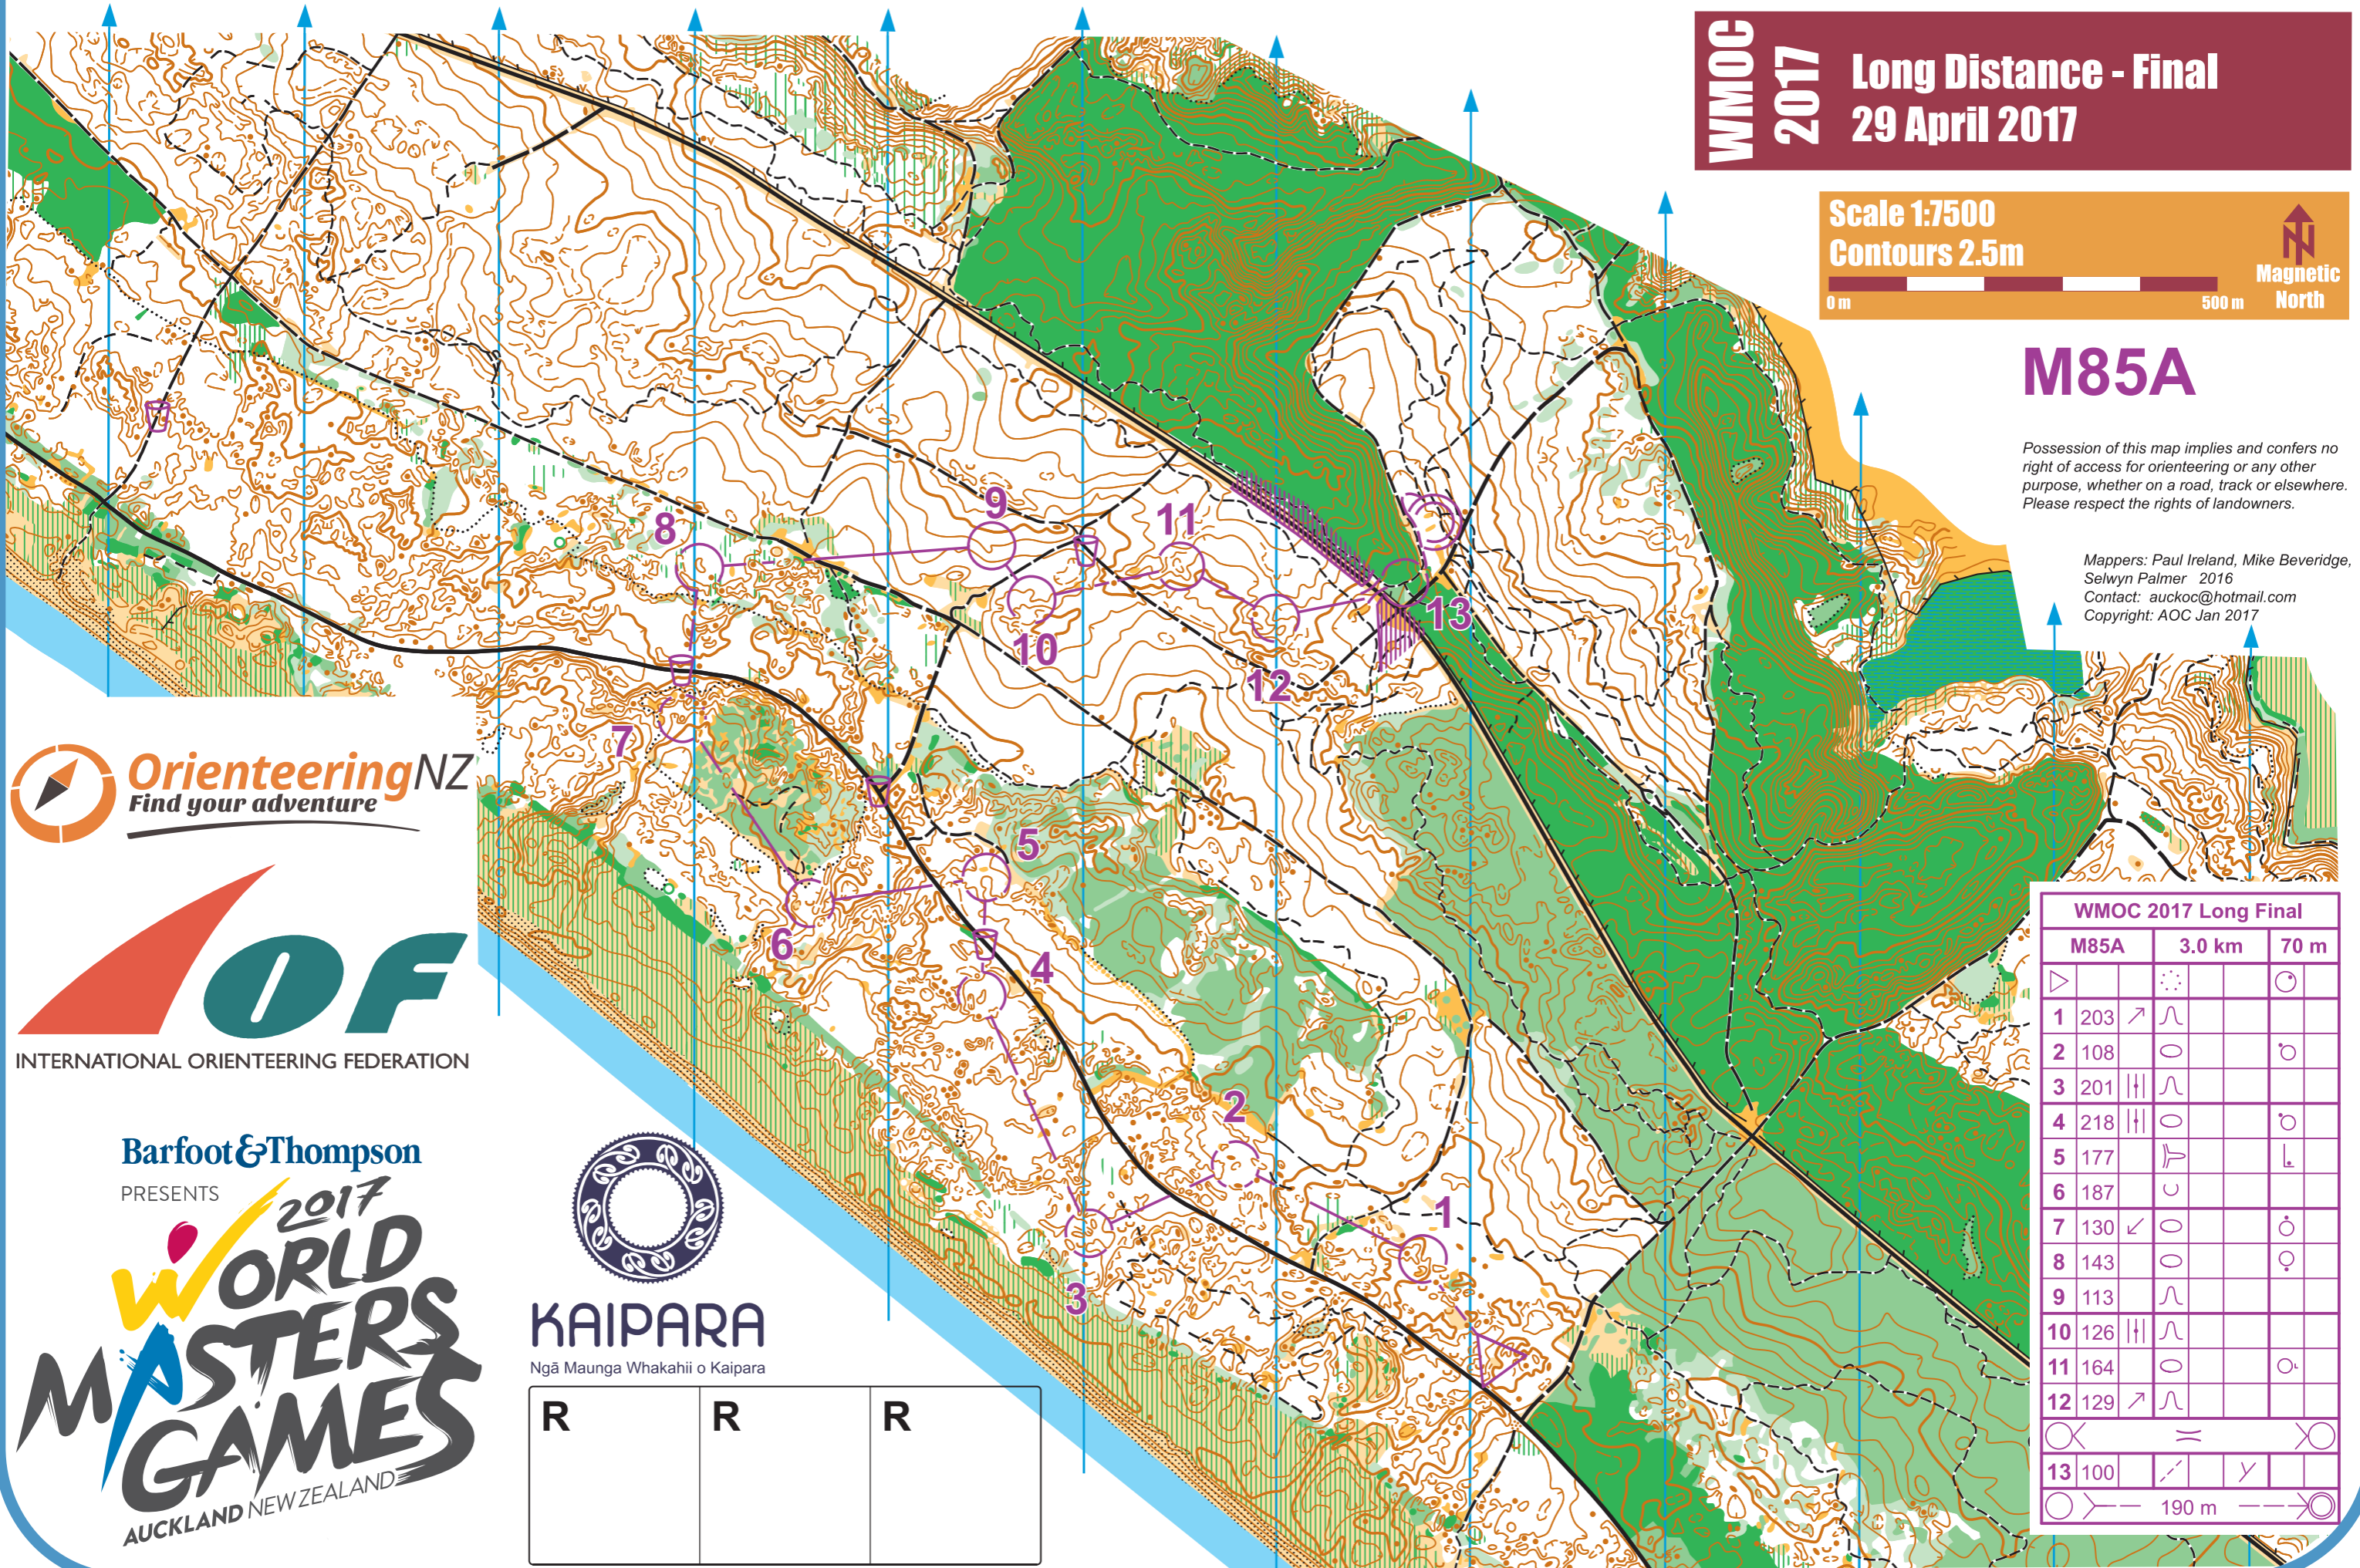

# HEDLEY DUNES

**WMOG**  
**2017** Long Distance - Final  
29 April 2017

Scale 1:7500  
Contours 2.5m

0 m 500 m

## M85A

Possession of this map implies and confers no right of access for orienteering or any other purpose, whether on a road, track or elsewhere. Please respect the rights of landowners.

Mappers: Paul Ireland, Mike Beveridge, Selwyn Palmer 2016  
Contact: auckoc@hotmail.com  
Copyright: AOC Jan 2017

**KAIPARA**

Ngā Maunga Whakahii o Kaipara

R	R	R

WMOG 2017 Long Final						
	M85A	3.0 km	70 m			
▷		⊙		⊙		
1	203 ↗	∩				
2	108 ○			⊖		
3	201	∩				
4	218	○		⊖		
5	177 ↘	∩		⊖		
6	187 ∪					
7	130 ↙	○		⊖		
8	143 ○			⊖		
9	113 ∩					
10	126	∩				
11	164 ○			⊖		
12	129 ↗	∩				
⊗		=		⊗		
13	100 ↘	∩	∪			
○				190 m		