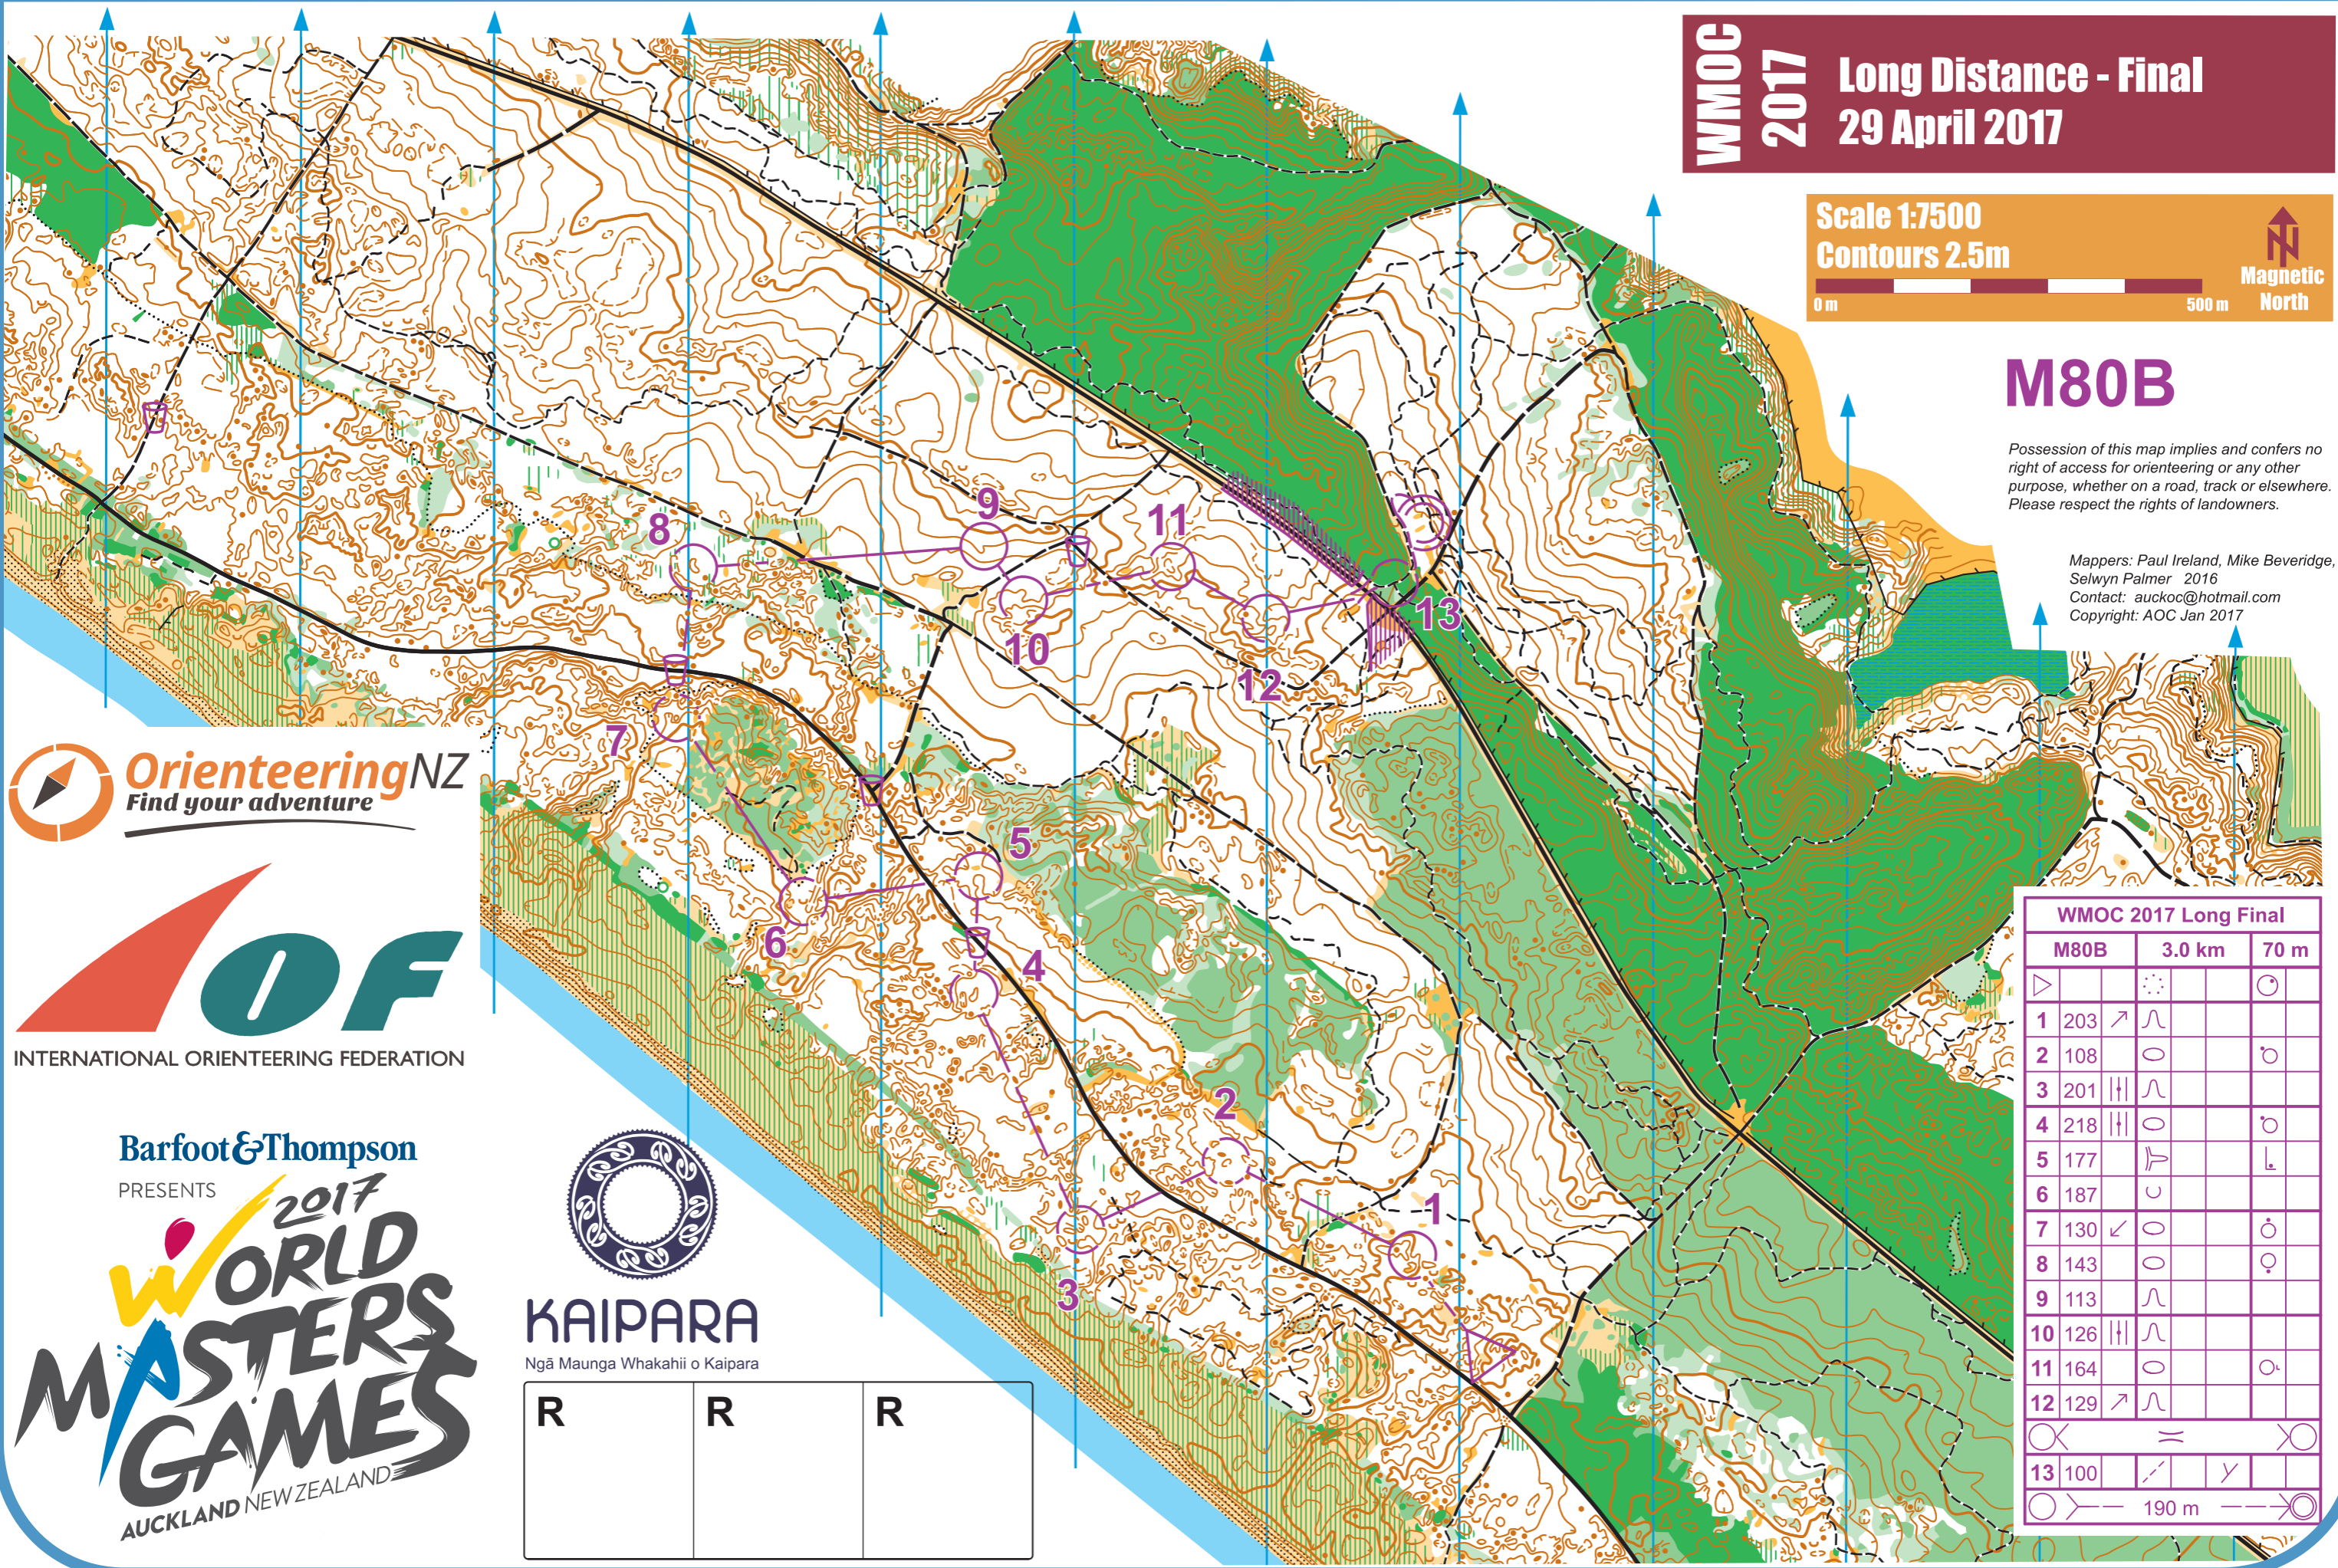

HEDLEY DUNES

WMOG
2017 Long Distance - Final
29 April 2017

Scale 1:7500
Contours 2.5m

Magnetic North

M80B

Possession of this map implies and confers no right of access for orienteering or any other purpose, whether on a road, track or elsewhere. Please respect the rights of landowners.

Mappers: Paul Ireland, Mike Beveridge, Selwyn Palmer 2016
Contact: auckoc@hotmail.com
Copyright: AOC Jan 2017

KAIPARA
Ngā Maunga Whakahii o Kaipara

R	R	R

WMOG 2017 Long Final				
	M80B	3.0 km	70 m	
▷		⊙	⊙	
1	203 ↗	∩		
2	108 ○		⊖	
3	201	∩		
4	218	○		⊖
5	177 ↘	∩		⊖
6	187 ∩			⊖
7	130 ↙	○		⊖
8	143 ○			⊖
9	113 ∩			
10	126	∩		
11	164 ○			⊖
12	129 ↗	∩		
	⊙	=	⊙	
13	100 ↘	∩	∩	
	⊙	∩	∩	190 m