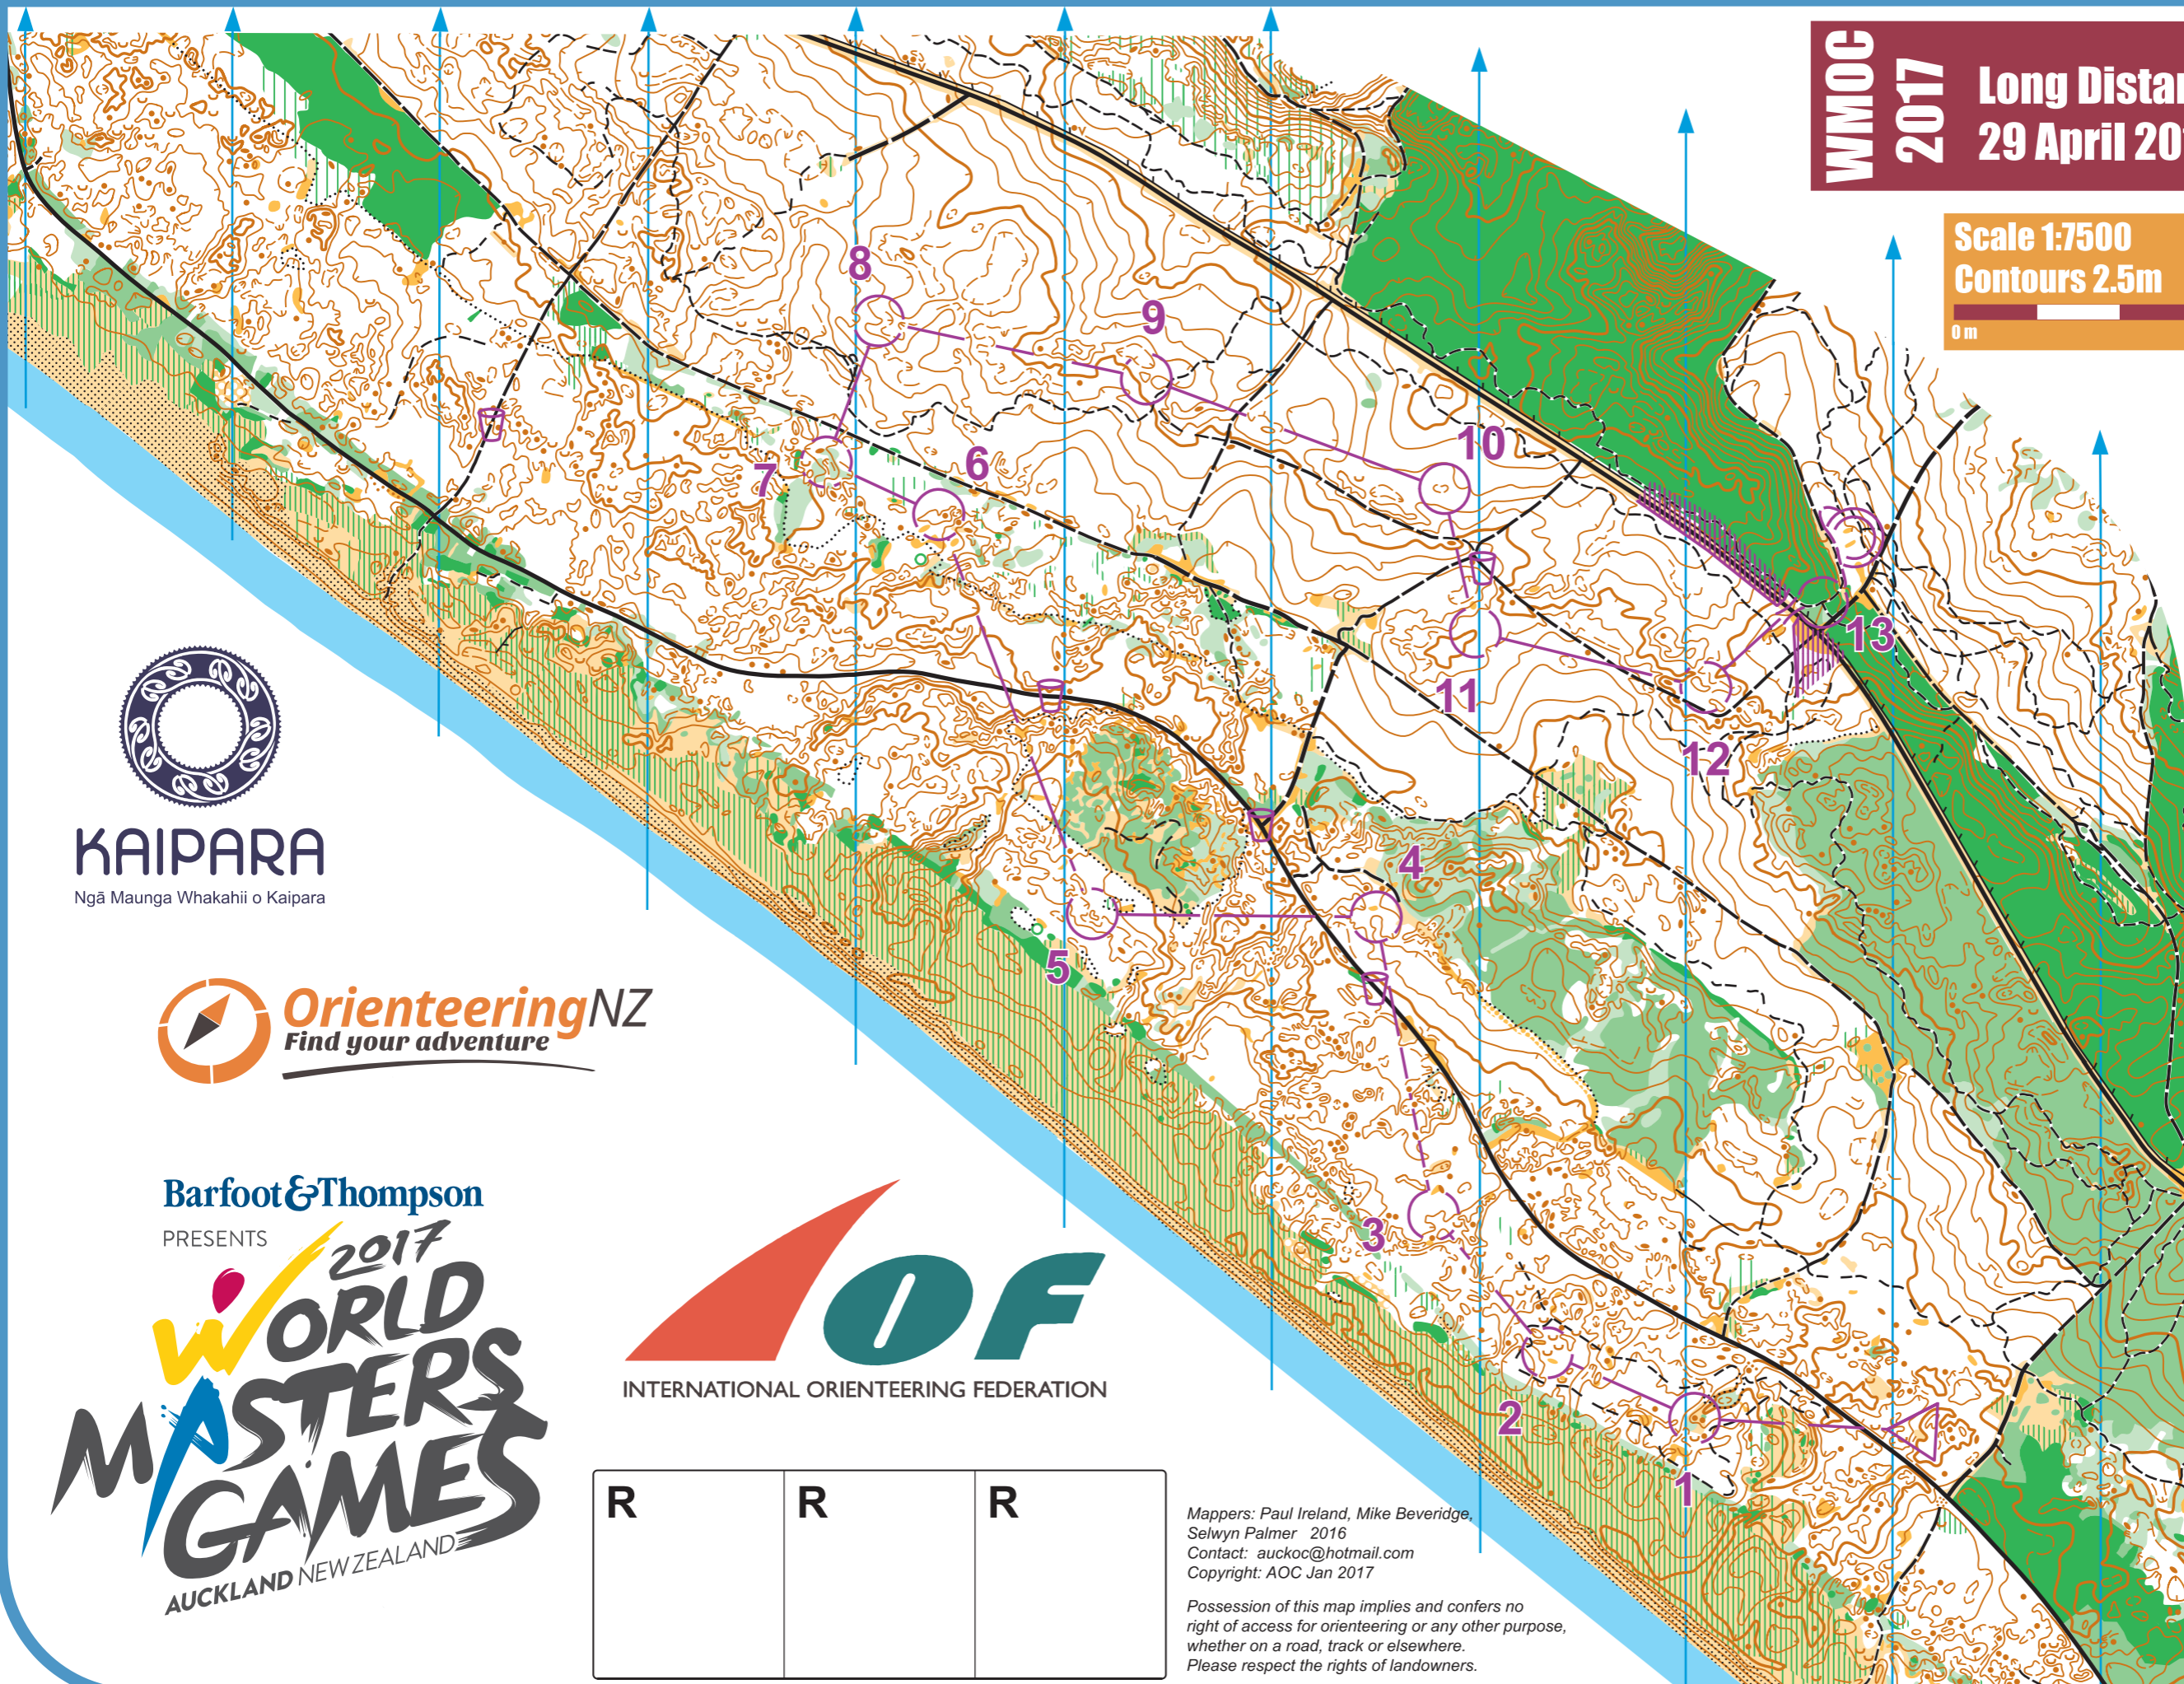

# HEDLEY DUNES

**WMOG 2017** Long Distance - Final  
29 April 2017

Scale 1:7500  
Contours 2.5m

0 m 500 m

Magnetic North

## M80A

**KAIPARA**  
Ngā Maunga Whakahii o Kaipara

Barfoot & Thompson  
PRESENTS

**2017**  
**WORLD MASTERS GAMES**  
AUCKLAND NEW ZEALAND

R	R	R
---	---	---

Mappers: Paul Ireland, Mike Beveridge, Selwyn Palmer 2016  
Contact: auckoc@hotmail.com  
Copyright: AOC Jan 2017

Possession of this map implies and confers no right of access for orienteering or any other purpose, whether on a road, track or elsewhere. Please respect the rights of landowners.

WMOG 2017 Long Final				
	M80A	3.8 km	105 m	
	▷	⋯		⊙
1	176 ←	•		♀
2	135 ↙	∪		
3	142 ↖	∧		
4	177	∩		⊥
5	104	○		⊖
6	199 ↖	∧		
7	147 ↑	∧	⊞	
8	194	∧		
9	191	○		⊙
10	146	○		⊙
11	208	∩		⊥
12	171 ↖	○		⊙
	⊙	=		⊙
13	100	∩	∪	
	⊙			190 m