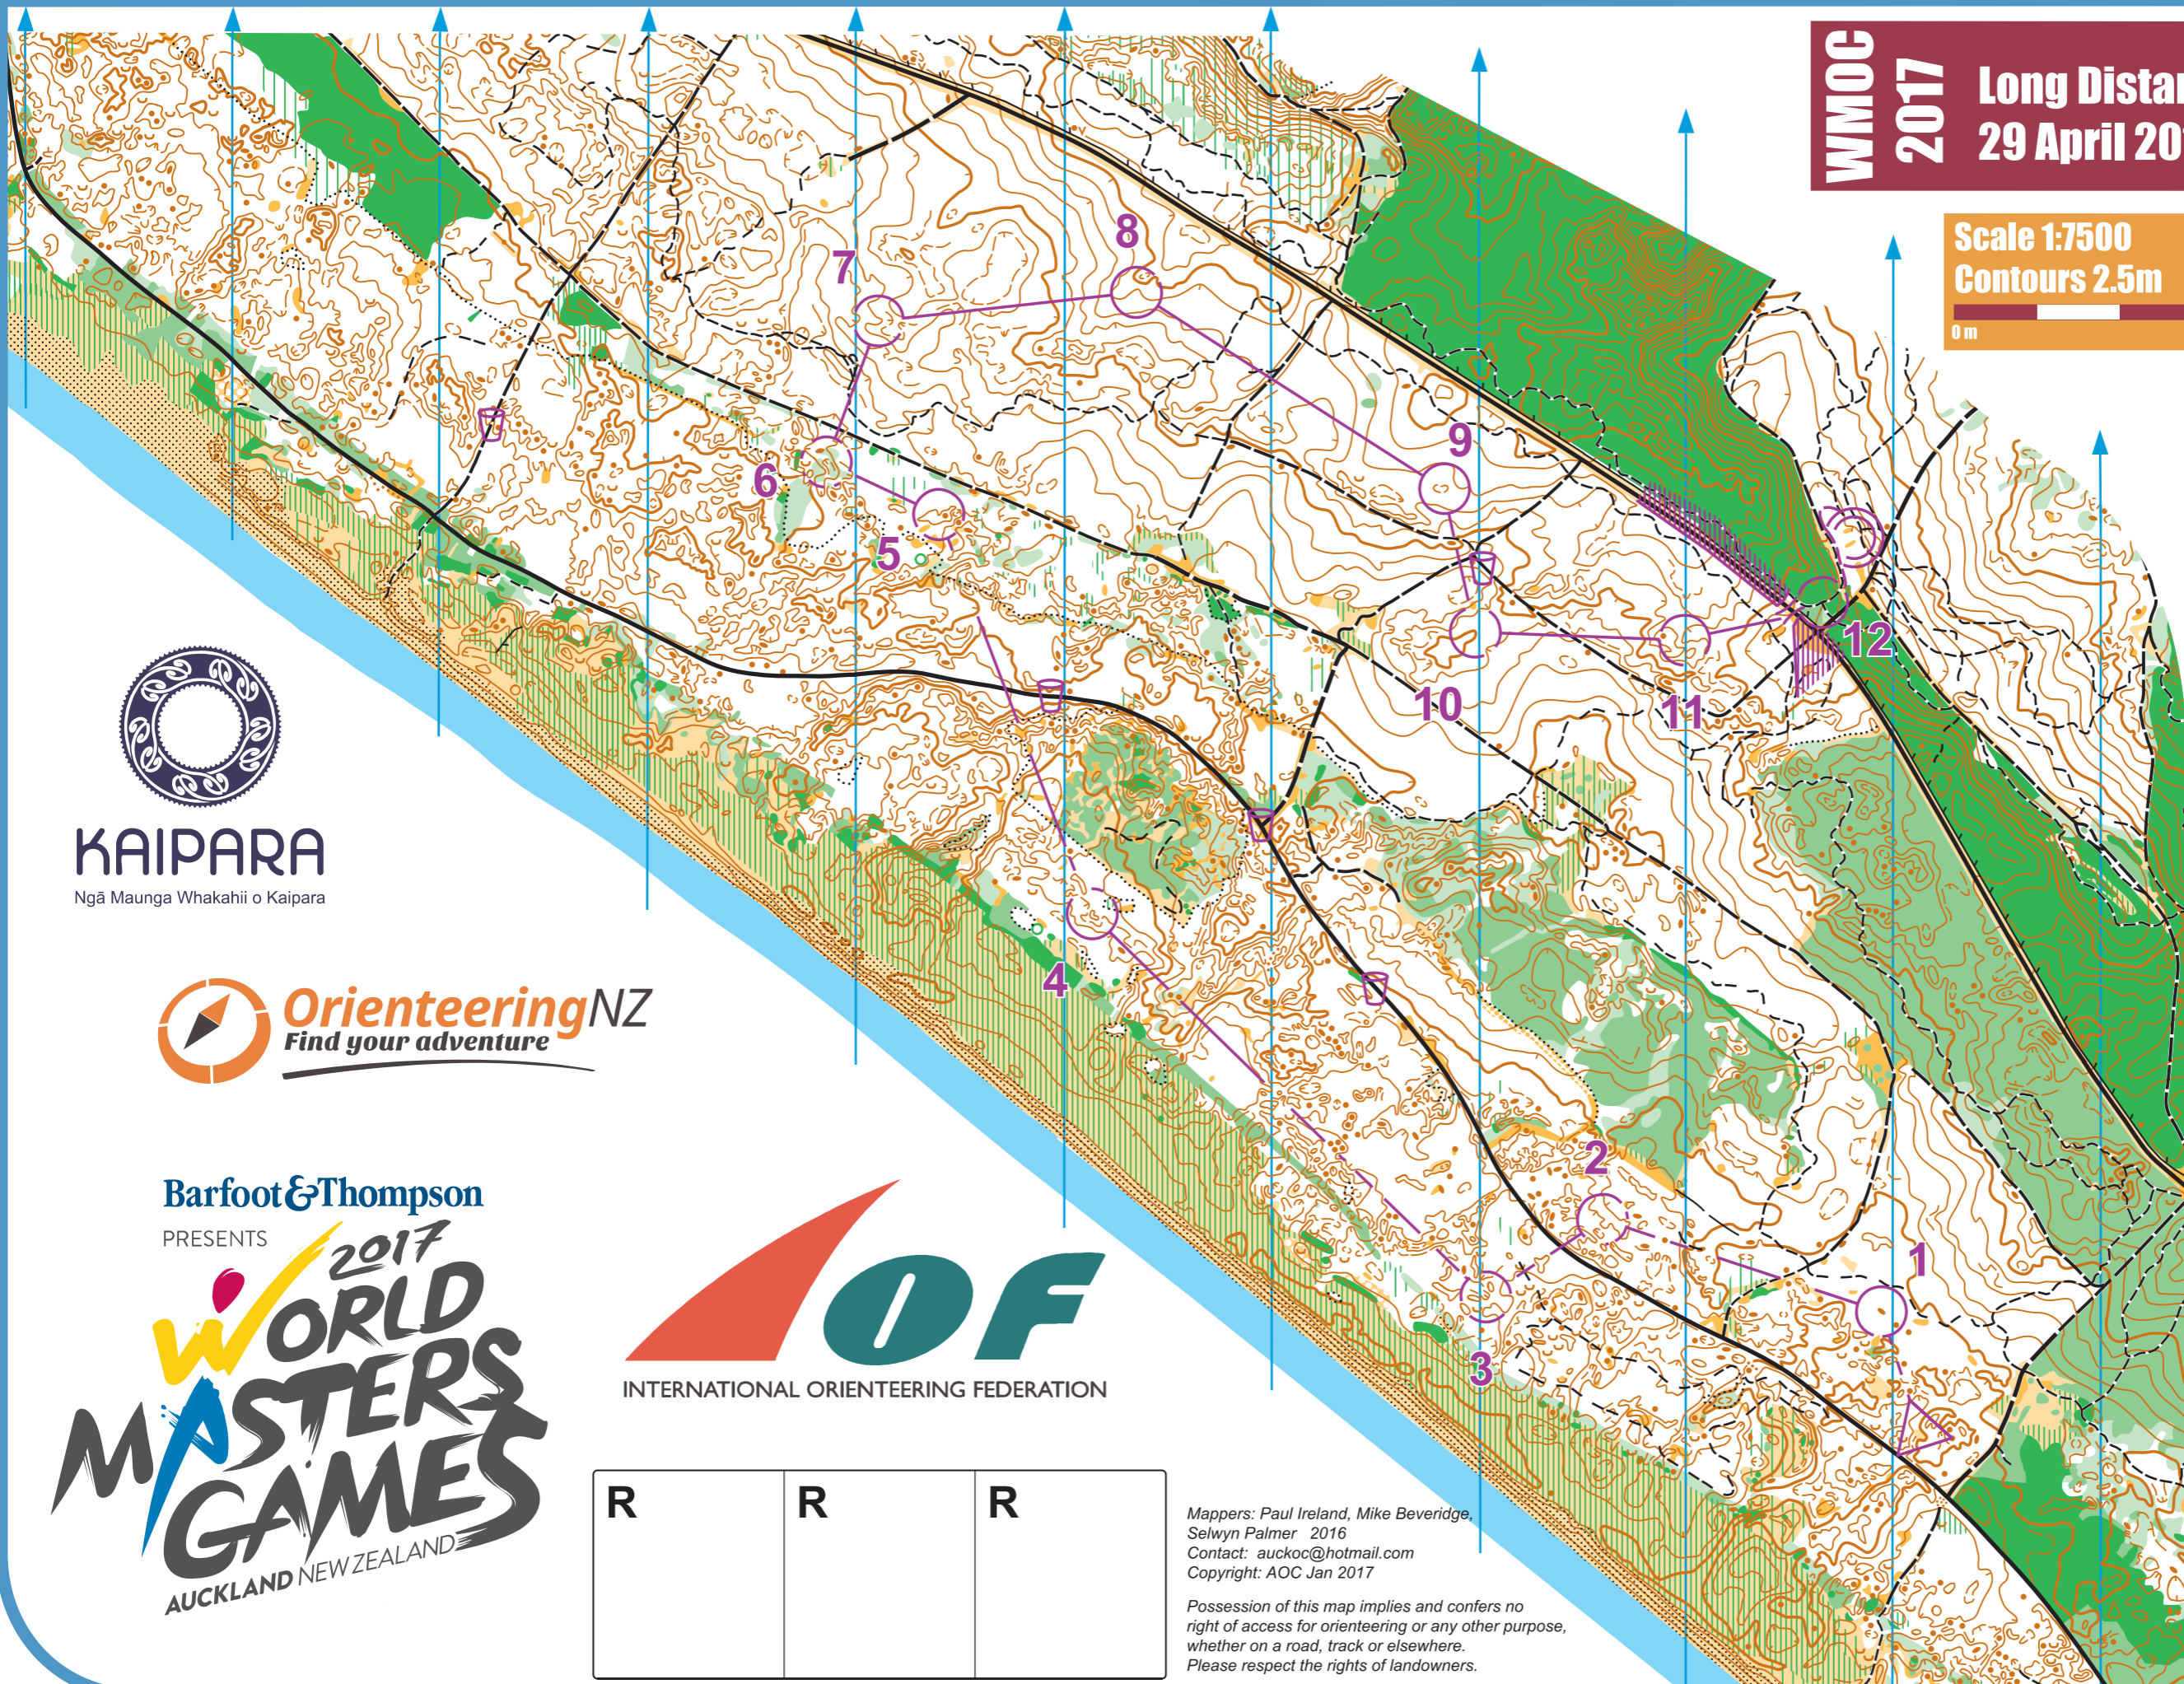

# HEDLEY DUNES

**WMOG 2017** Long Distance - Final  
29 April 2017

Scale 1:7500  
Contours 2.5m

**M75B**

**KAIPARA**  
Ngā Maunga Whakahii o Kaipara

Barfoot & Thompson  
PRESENTS

**2017**  
**WORLD MASTERS GAMES**  
AUCKLAND NEW ZEALAND

R	R	R
---	---	---

Mappers: Paul Ireland, Mike Beveridge, Selwyn Palmer 2016  
Contact: auckoc@hotmail.com  
Copyright: AOC Jan 2017

Possession of this map implies and confers no right of access for orienteering or any other purpose, whether on a road, track or elsewhere. Please respect the rights of landowners.

WMOG 2017 Long Final				
	M75B	3.7 km	100 m	
		•		○
1	137 ↖	•		○
2	174 ↖	∧		
3	201	∧		
4	104 ○			○
5	199 ↖	∧		
6	147 ↑	∧	■	
7	194	∧		
8	162 ∨			
9	146 ○			○
10	208 ↗			⊥
11	129 ↗	∧		
	○	=		○
12	100 ↗	∧	∧	
				190 m