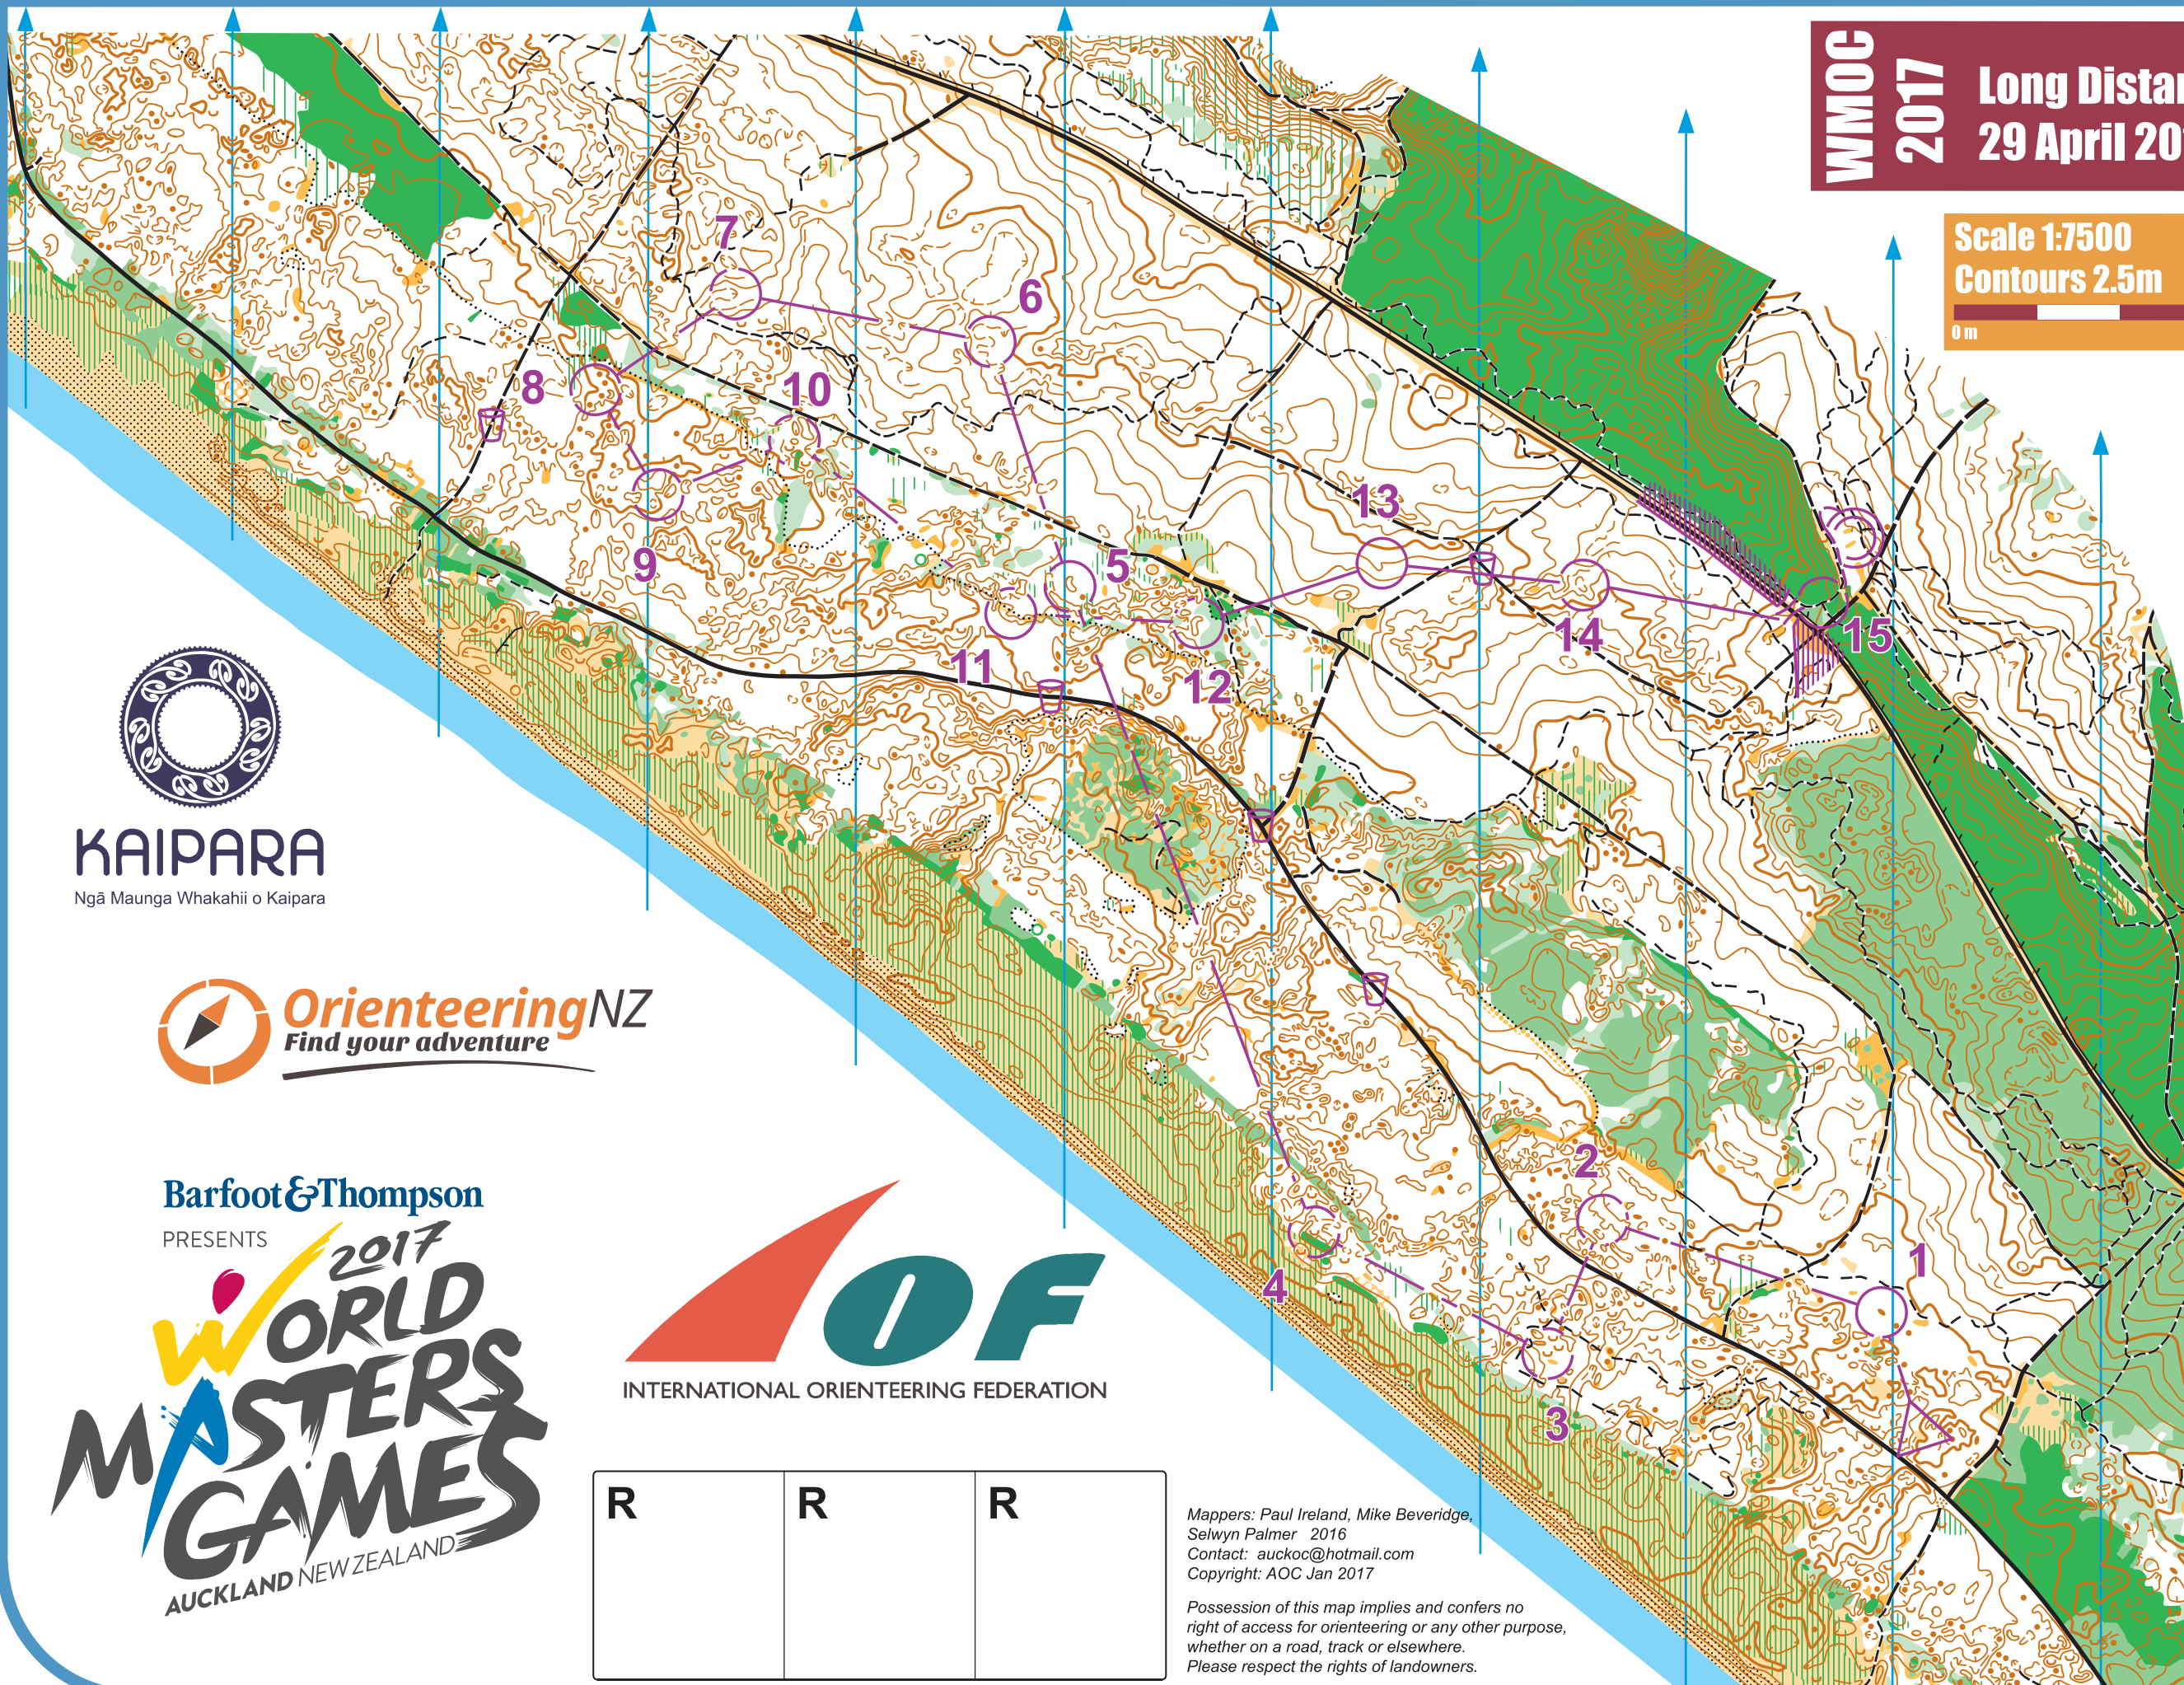

# HEDLEY DUNES

**WMOG 2017** Long Distance - Final  
29 April 2017

Scale 1:7500  
Contours 2.5m

**M75A**

**KAIPARA**  
Ngā Maunga Whakahii o Kaipara

Barfoot & Thompson  
PRESENTS

**2017**  
**WORLD MASTERS GAMES**  
AUCKLAND NEW ZEALAND

R	R	R

Mappers: Paul Ireland, Mike Beveridge, Selwyn Palmer 2016  
Contact: auckoc@hotmail.com  
Copyright: AOC Jan 2017

Possession of this map implies and confers no right of access for orienteering or any other purpose, whether on a road, track or elsewhere. Please respect the rights of landowners.

WMOG 2017 Long Final				
	M75A	4.5 km	130 m	
▶		⋯		○
1	137 ↖	•		◌
2	174 ↖	∩		
3	135 ↗	∪		
4	206 ↗	∪		
5	143	○		♀
6	151	∩		
7	110	∩		
8	149 ↖	∩		
9	179 ↘	∩		
10	155	○		◌
11	186 ↖	∩		
12	185 →	∩		
13	113	∩		
14	164	○		◌
○	=	⊗		
15	100 ↗	∪		
		190 m		⊗