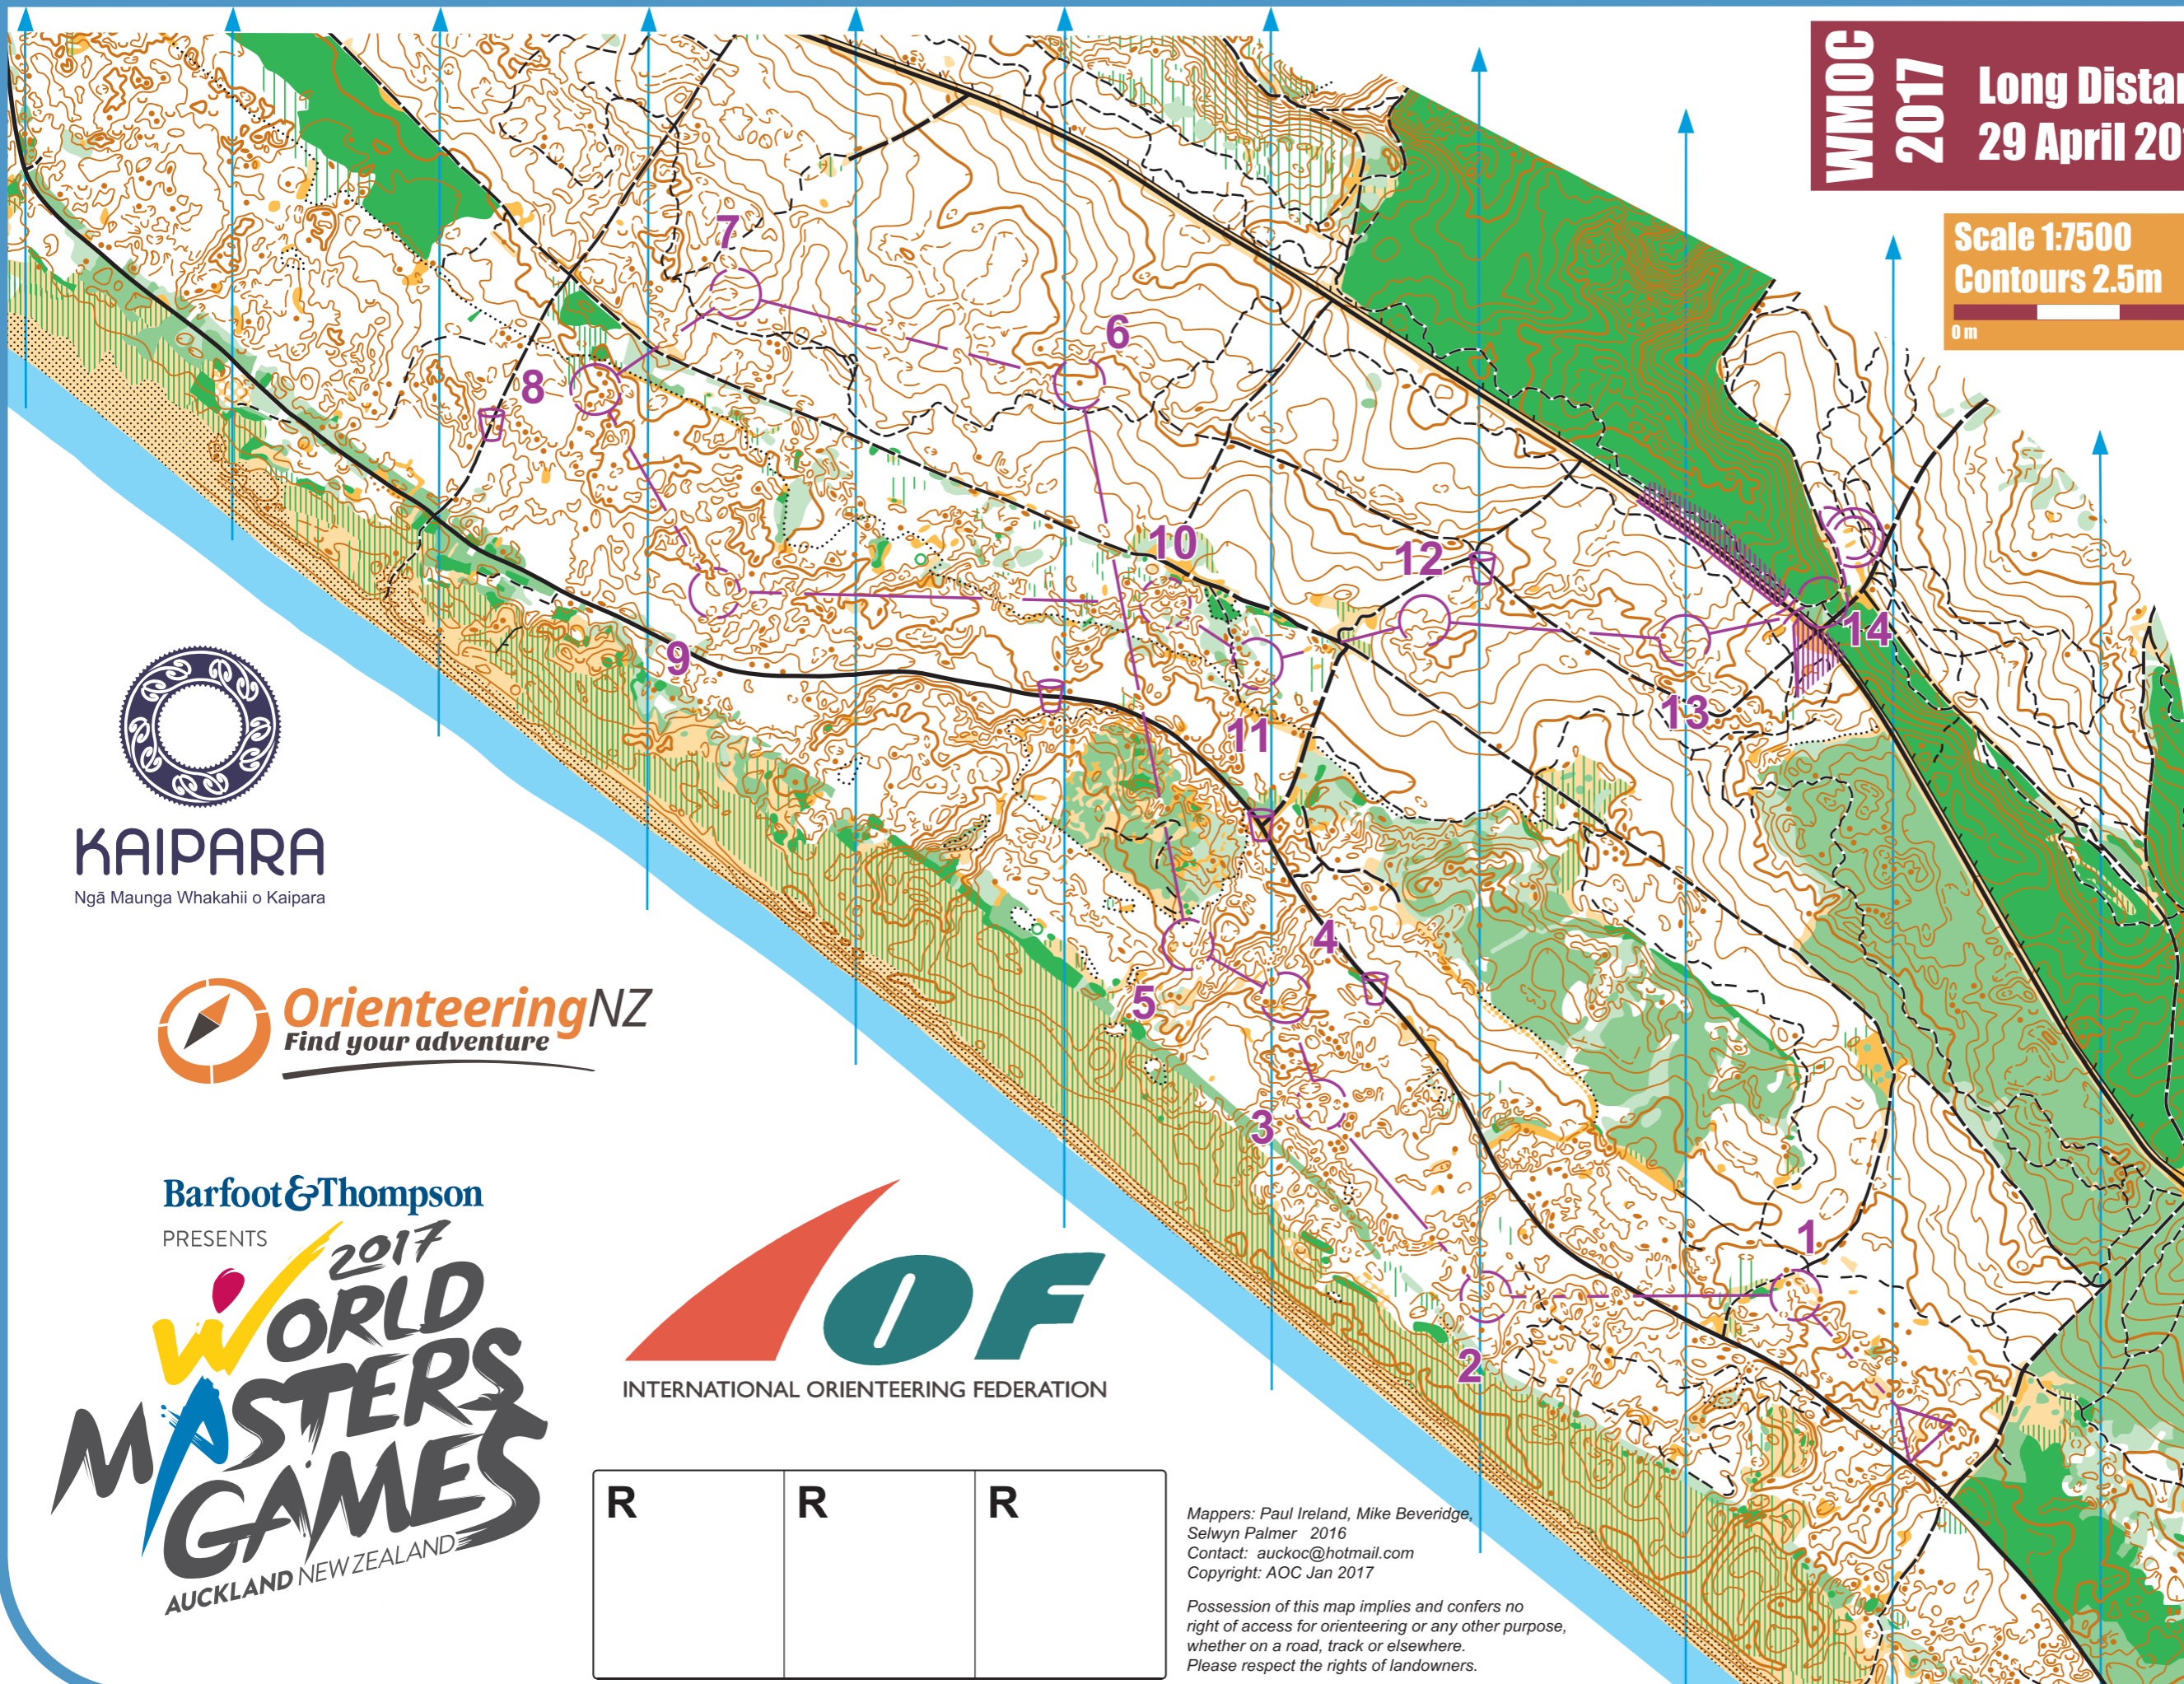

HEDLEY DUNES

WMOG 2017 Long Distance - Final
29 April 2017

Scale 1:7500
Contours 2.5m

M70B

KAIPARA
Ngā Maunga Whakahii o Kaipara

Barfoot & Thompson
PRESENTS

2017
WORLD MASTERS GAMES
AUCKLAND NEW ZEALAND

R	R	R

Mappers: Paul Ireland, Mike Beveridge, Selwyn Palmer 2016
Contact: auckoc@hotmail.com
Copyright: AOC Jan 2017

Possession of this map implies and confers no right of access for orienteering or any other purpose, whether on a road, track or elsewhere. Please respect the rights of landowners.

WMOG 2017 Long Final				
	M70B	4.3 km	120 m	
▷		⋯		○
1	144 ↑	∩		
2	201	∩		
3	115 ↗	∩		
4	165 ⊖			○
5	187 ∪			
6	136 •			◦
7	110 ∩			
8	149 ↖	∩		
9	105 ↖	○		⊙
10	131 ∪			
11	112 ∨	•		◦
12	126	∩		
13	129 ↗	∩		
○	=			⊙
14	100 ↗	∩	∩	
○	↗			⊙

190 m