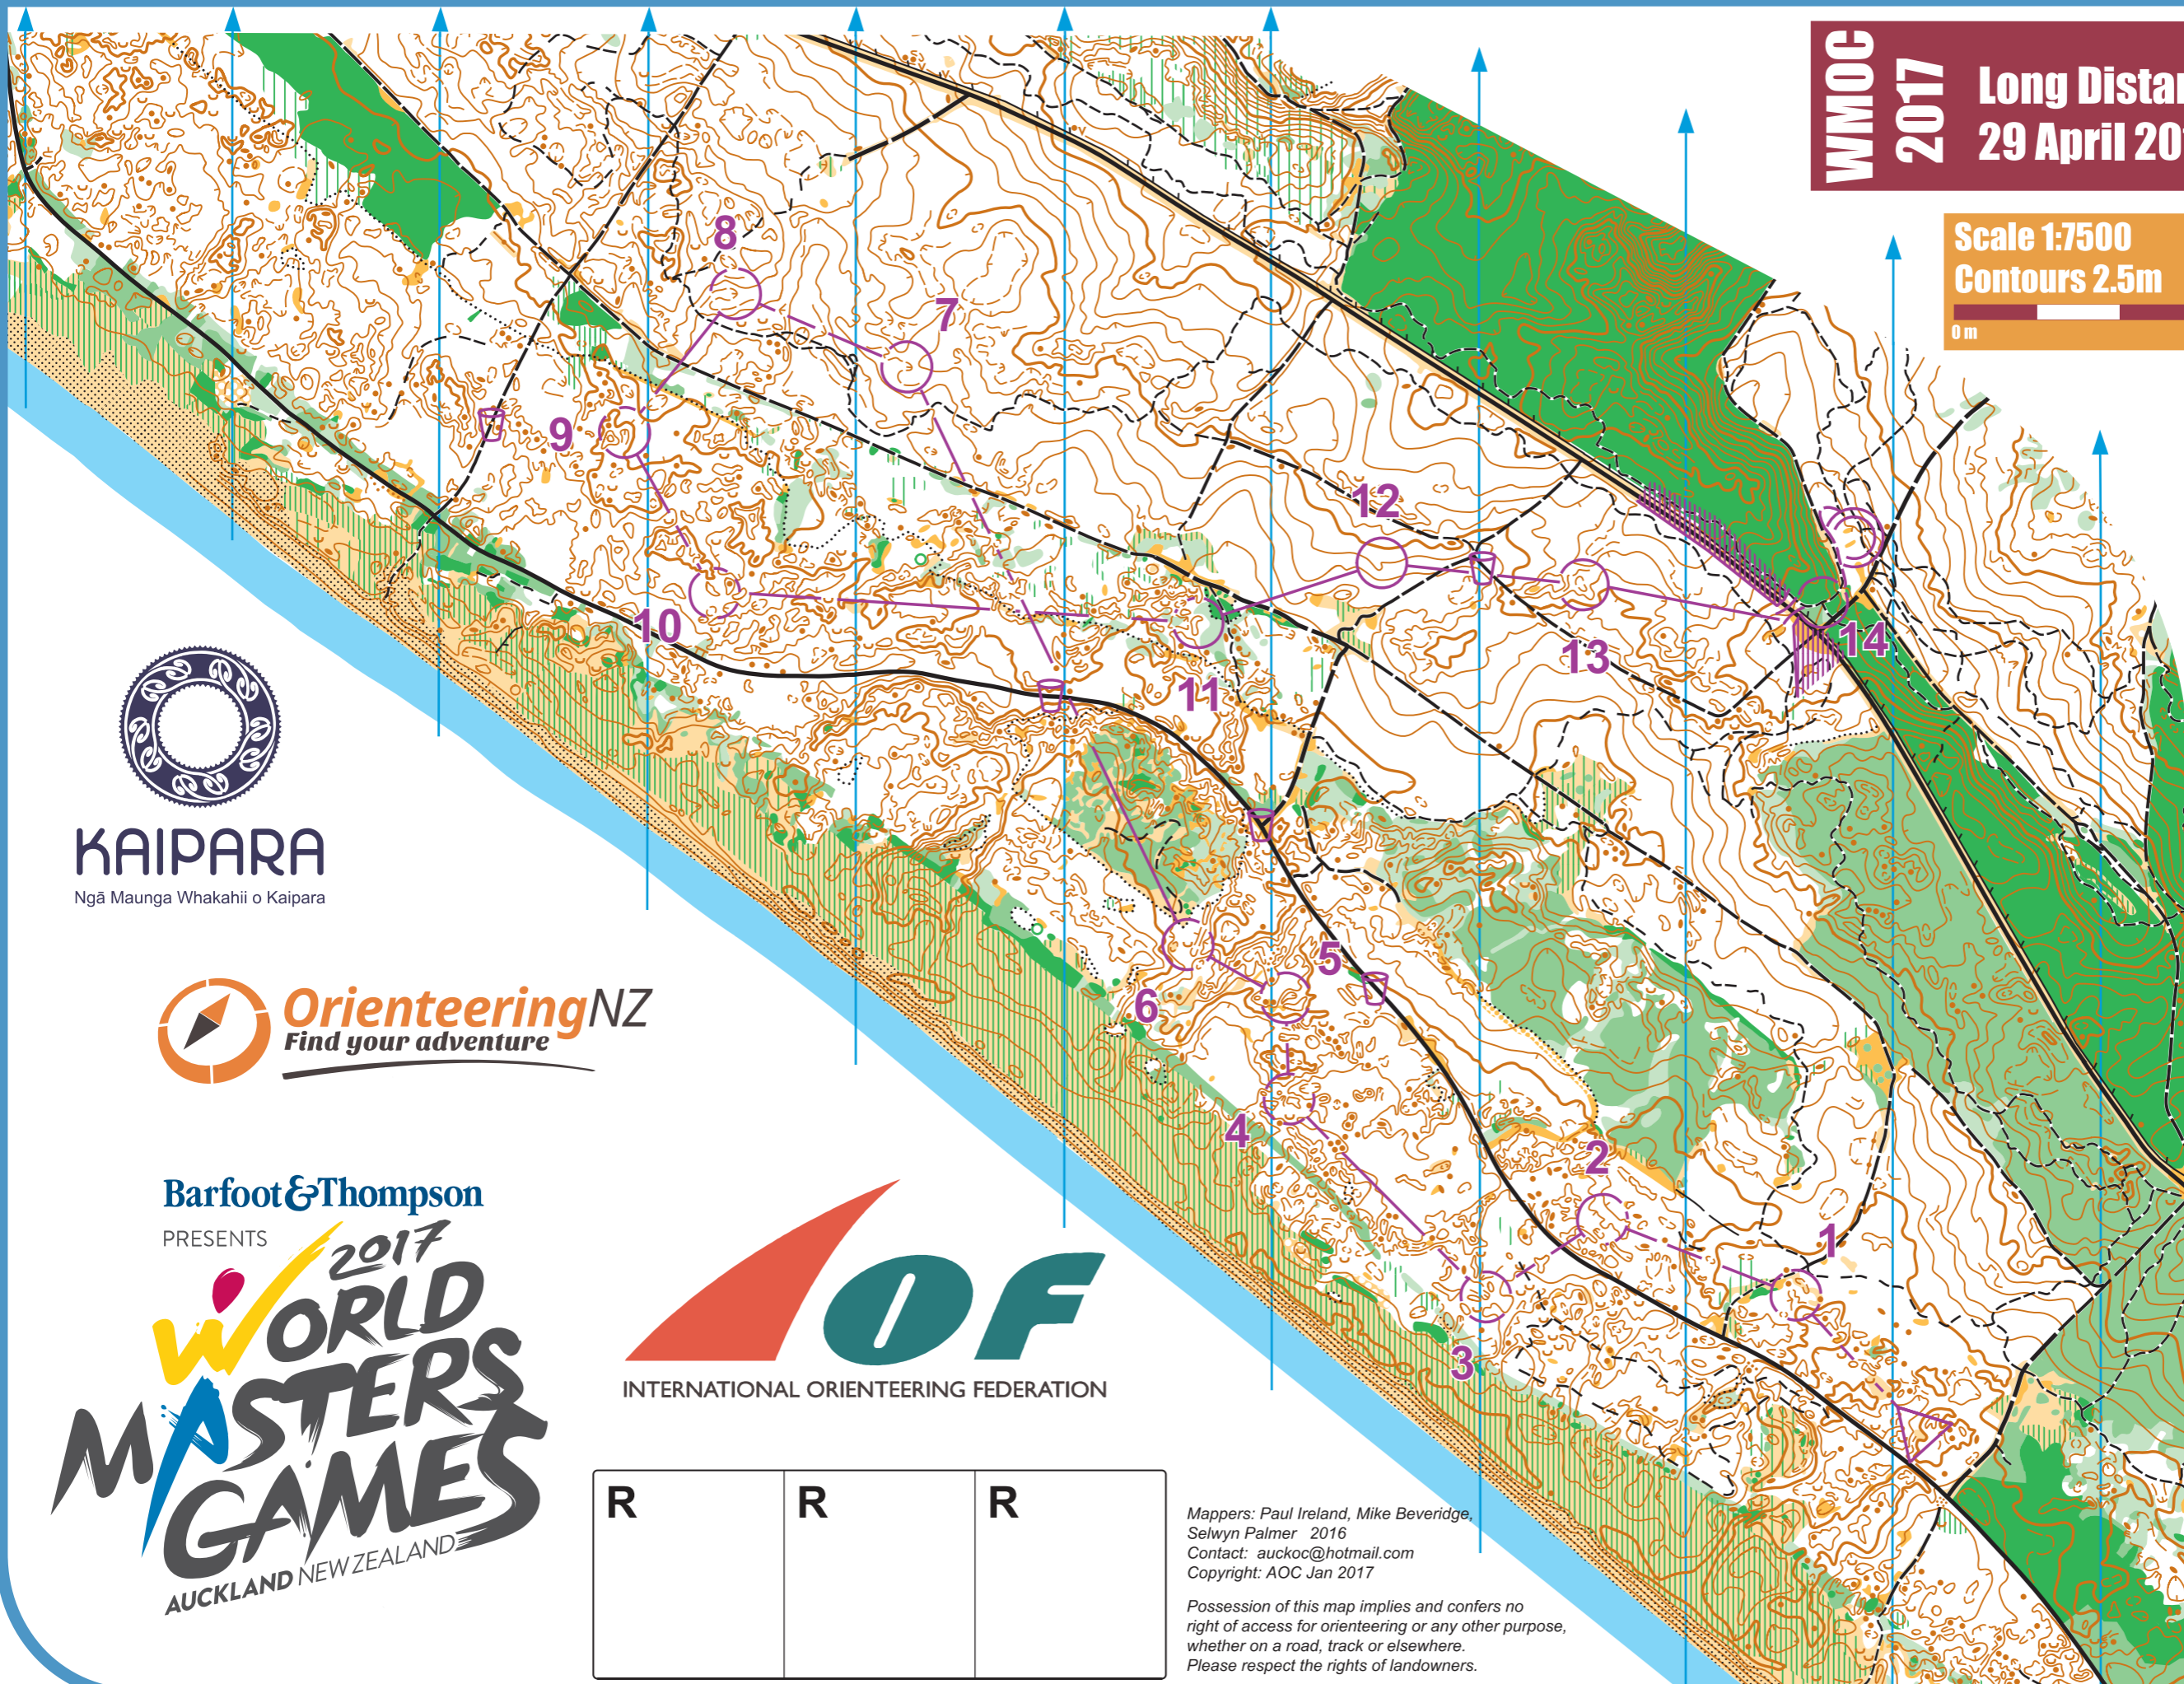

HEDLEY DUNES

WMOG 2017 Long Distance - Final
29 April 2017

Scale 1:7500
Contours 2.5m

0 m 500 m

Magnetic North

M65C

KAIPARA
Ngā Maunga Whakahii o Kaipara

Barfoot & Thompson
PRESENTS

2017
WORLD MASTERS GAMES
AUCKLAND NEW ZEALAND

R	R	R

Mappers: Paul Ireland, Mike Beveridge, Selwyn Palmer 2016
Contact: auckoc@hotmail.com
Copyright: AOC Jan 2017

Possession of this map implies and confers no right of access for orienteering or any other purpose, whether on a road, track or elsewhere. Please respect the rights of landowners.

WMOG 2017 Long Final				
	M65C	4.2 km	115 m	
▷		⊙		⊙
1	144 ↑	∩		
2	174 ↖	∩		
3	201	∩		
4	204 ↘	○		○
5	165 ⊖			○
6	187 ∪			
7	106 ∩			
8	110 ∩			
9	124 ↘	∩		
10	105 ↖	○		⊙
11	185 →	∩		
12	113 ∩			
13	164 ○			○
⊙	=	⊙		
14	100 ↗	∩	∩	
○		190 m		⊙