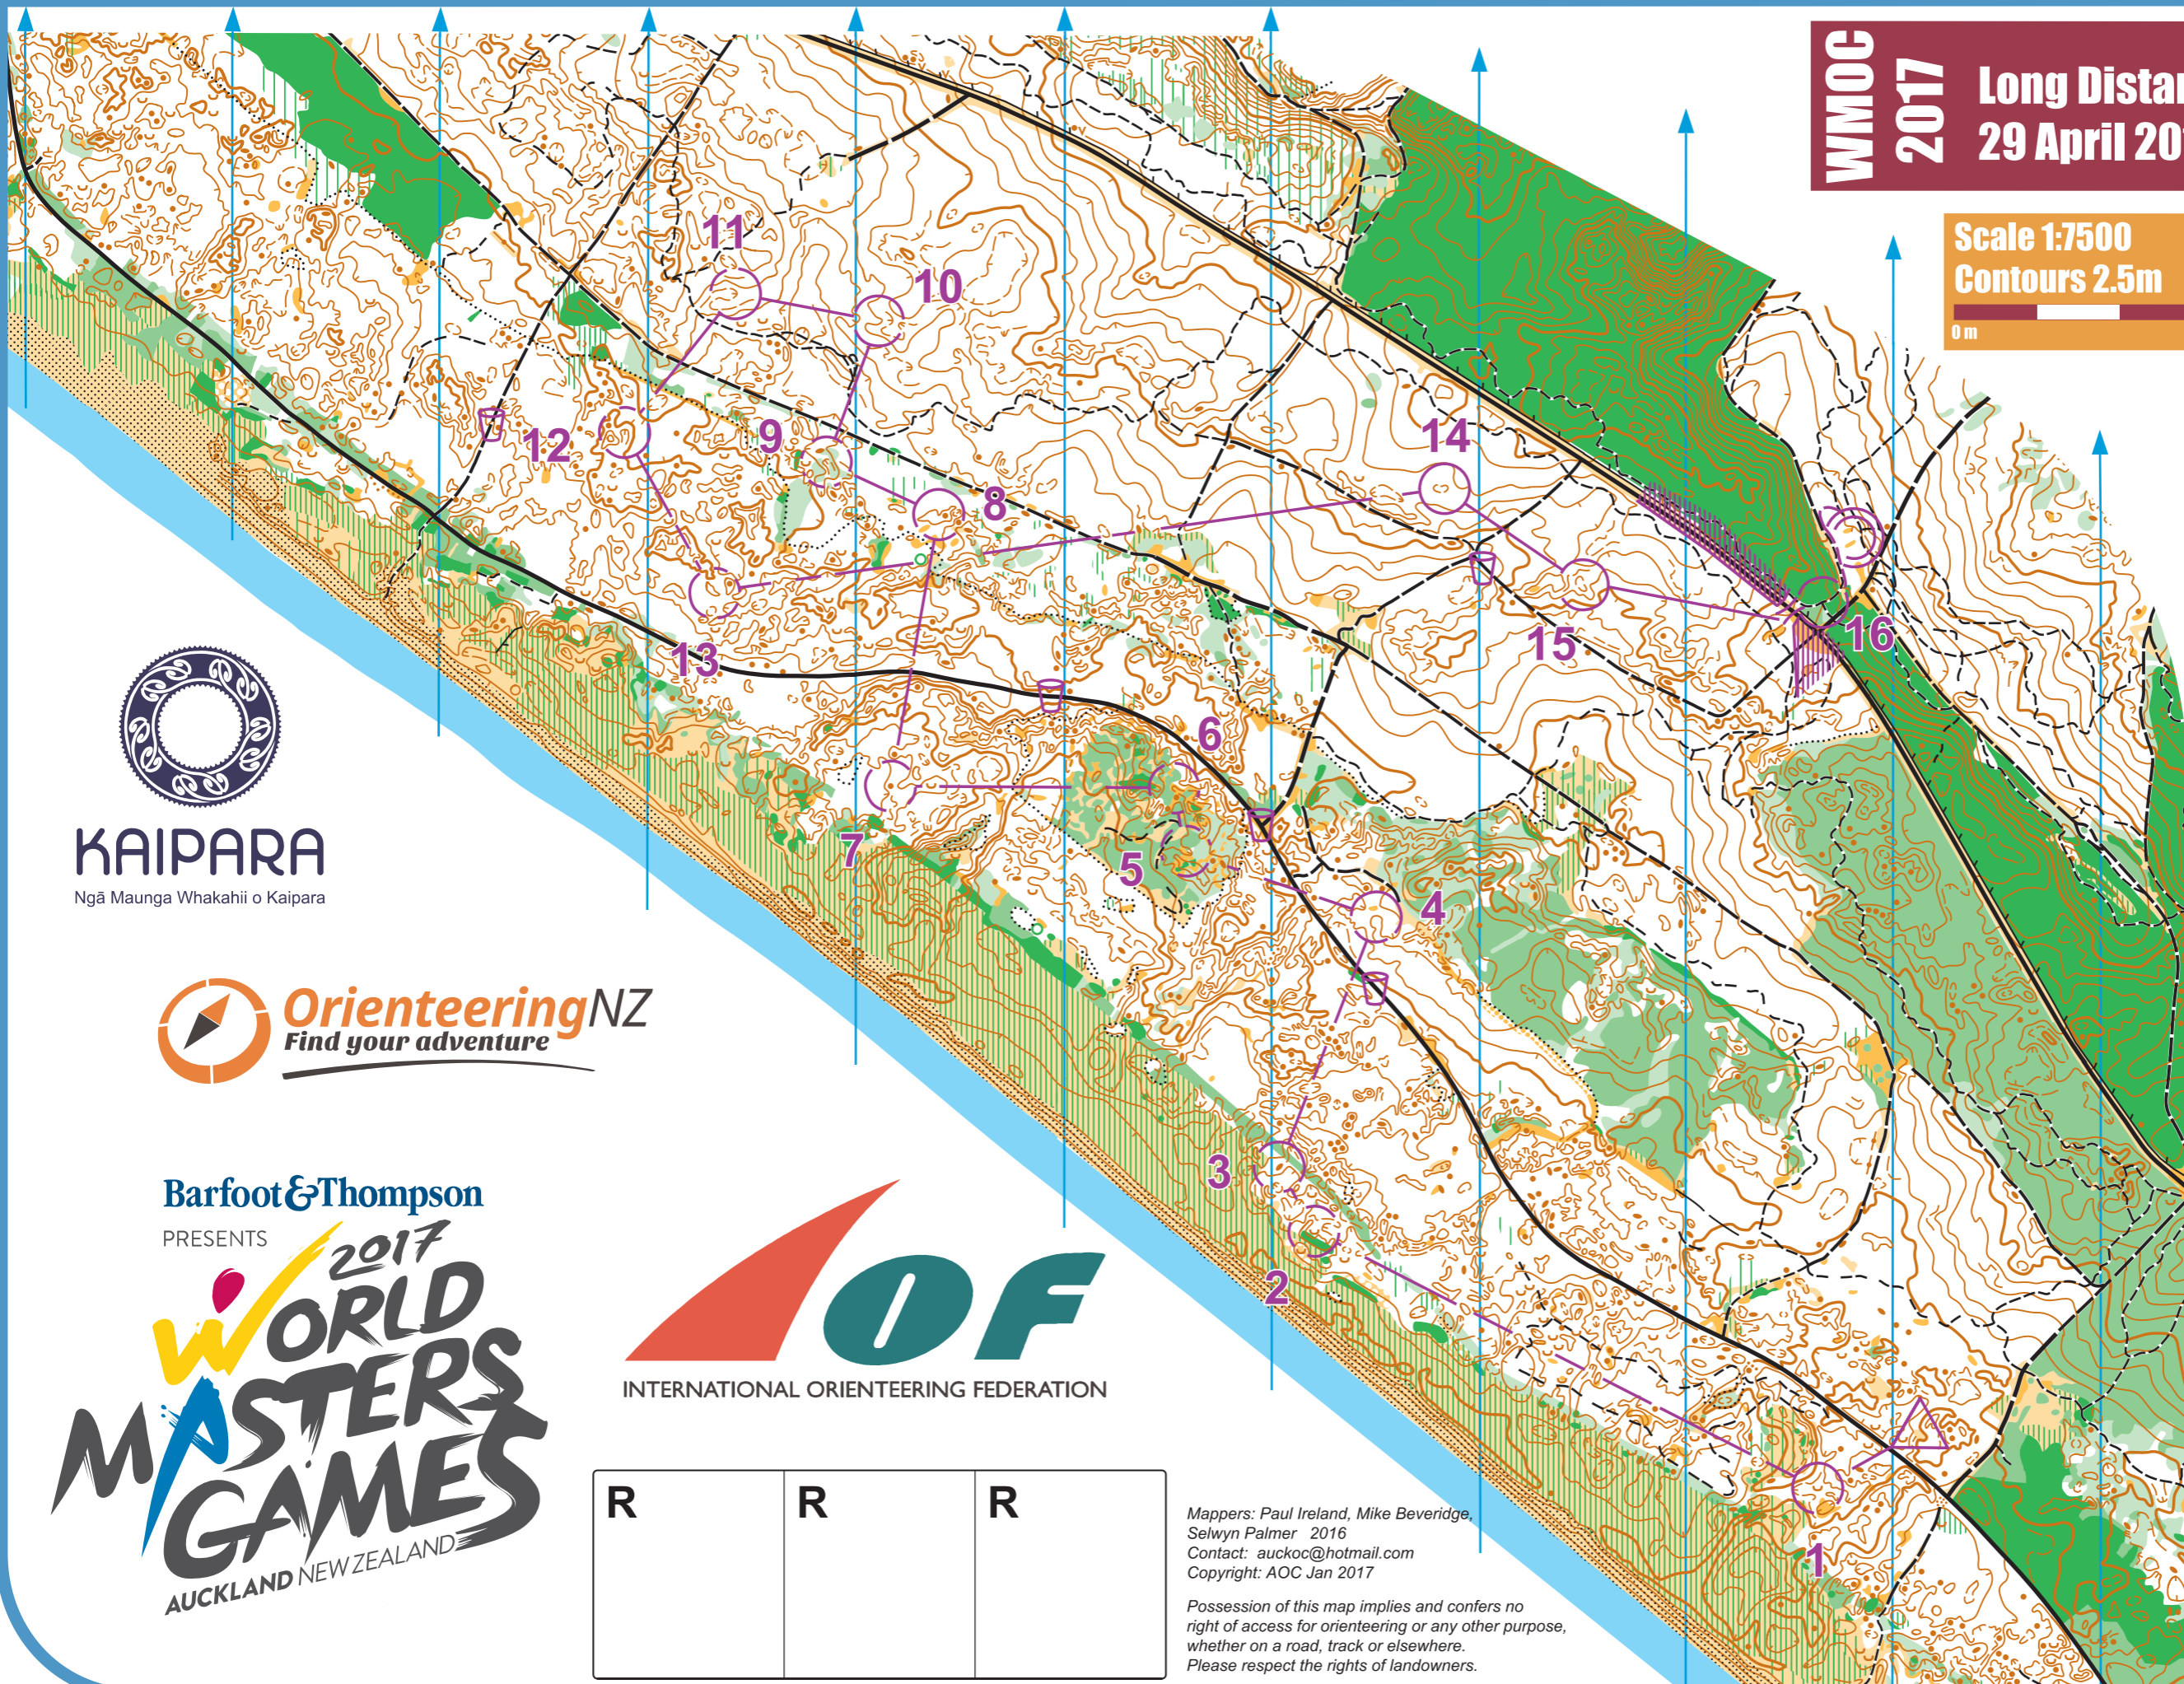

HEDLEY DUNES

WMOG 2017 Long Distance - Final
29 April 2017

Scale 1:7500
Contours 2.5m

M65B

KAIPARA
Ngā Maunga Whakahii o Kaipara

Barfoot & Thompson
PRESENTS

2017 WORLD MASTERS GAMES
AUCKLAND NEW ZEALAND

R	R	R

Mappers: Paul Ireland, Mike Beveridge, Selwyn Palmer 2016
Contact: auckoc@hotmail.com
Copyright: AOC Jan 2017

Possession of this map implies and confers no right of access for orienteering or any other purpose, whether on a road, track or elsewhere. Please respect the rights of landowners.

WMOG 2017 Long Final				
	M65B	4.7 km	140 m	
▶		⋯		○
1	192	∪		
2	206	↗ ∪		
3	180	•		○
4	177	↘		⊥
5	140	∩		
6	102	↘ ∩	⋯	⊥
7	122	•		○
8	199	↖ ∩		
9	147	↑ ∩	⊠	
10	194	∩		
11	110	∩		
12	124	↘ ∩		
13	105	↖ ○		○
14	146	○		○
15	164	○		○
○	=	○		
16	100	↗	∩	
○	↗	190 m	↖	○