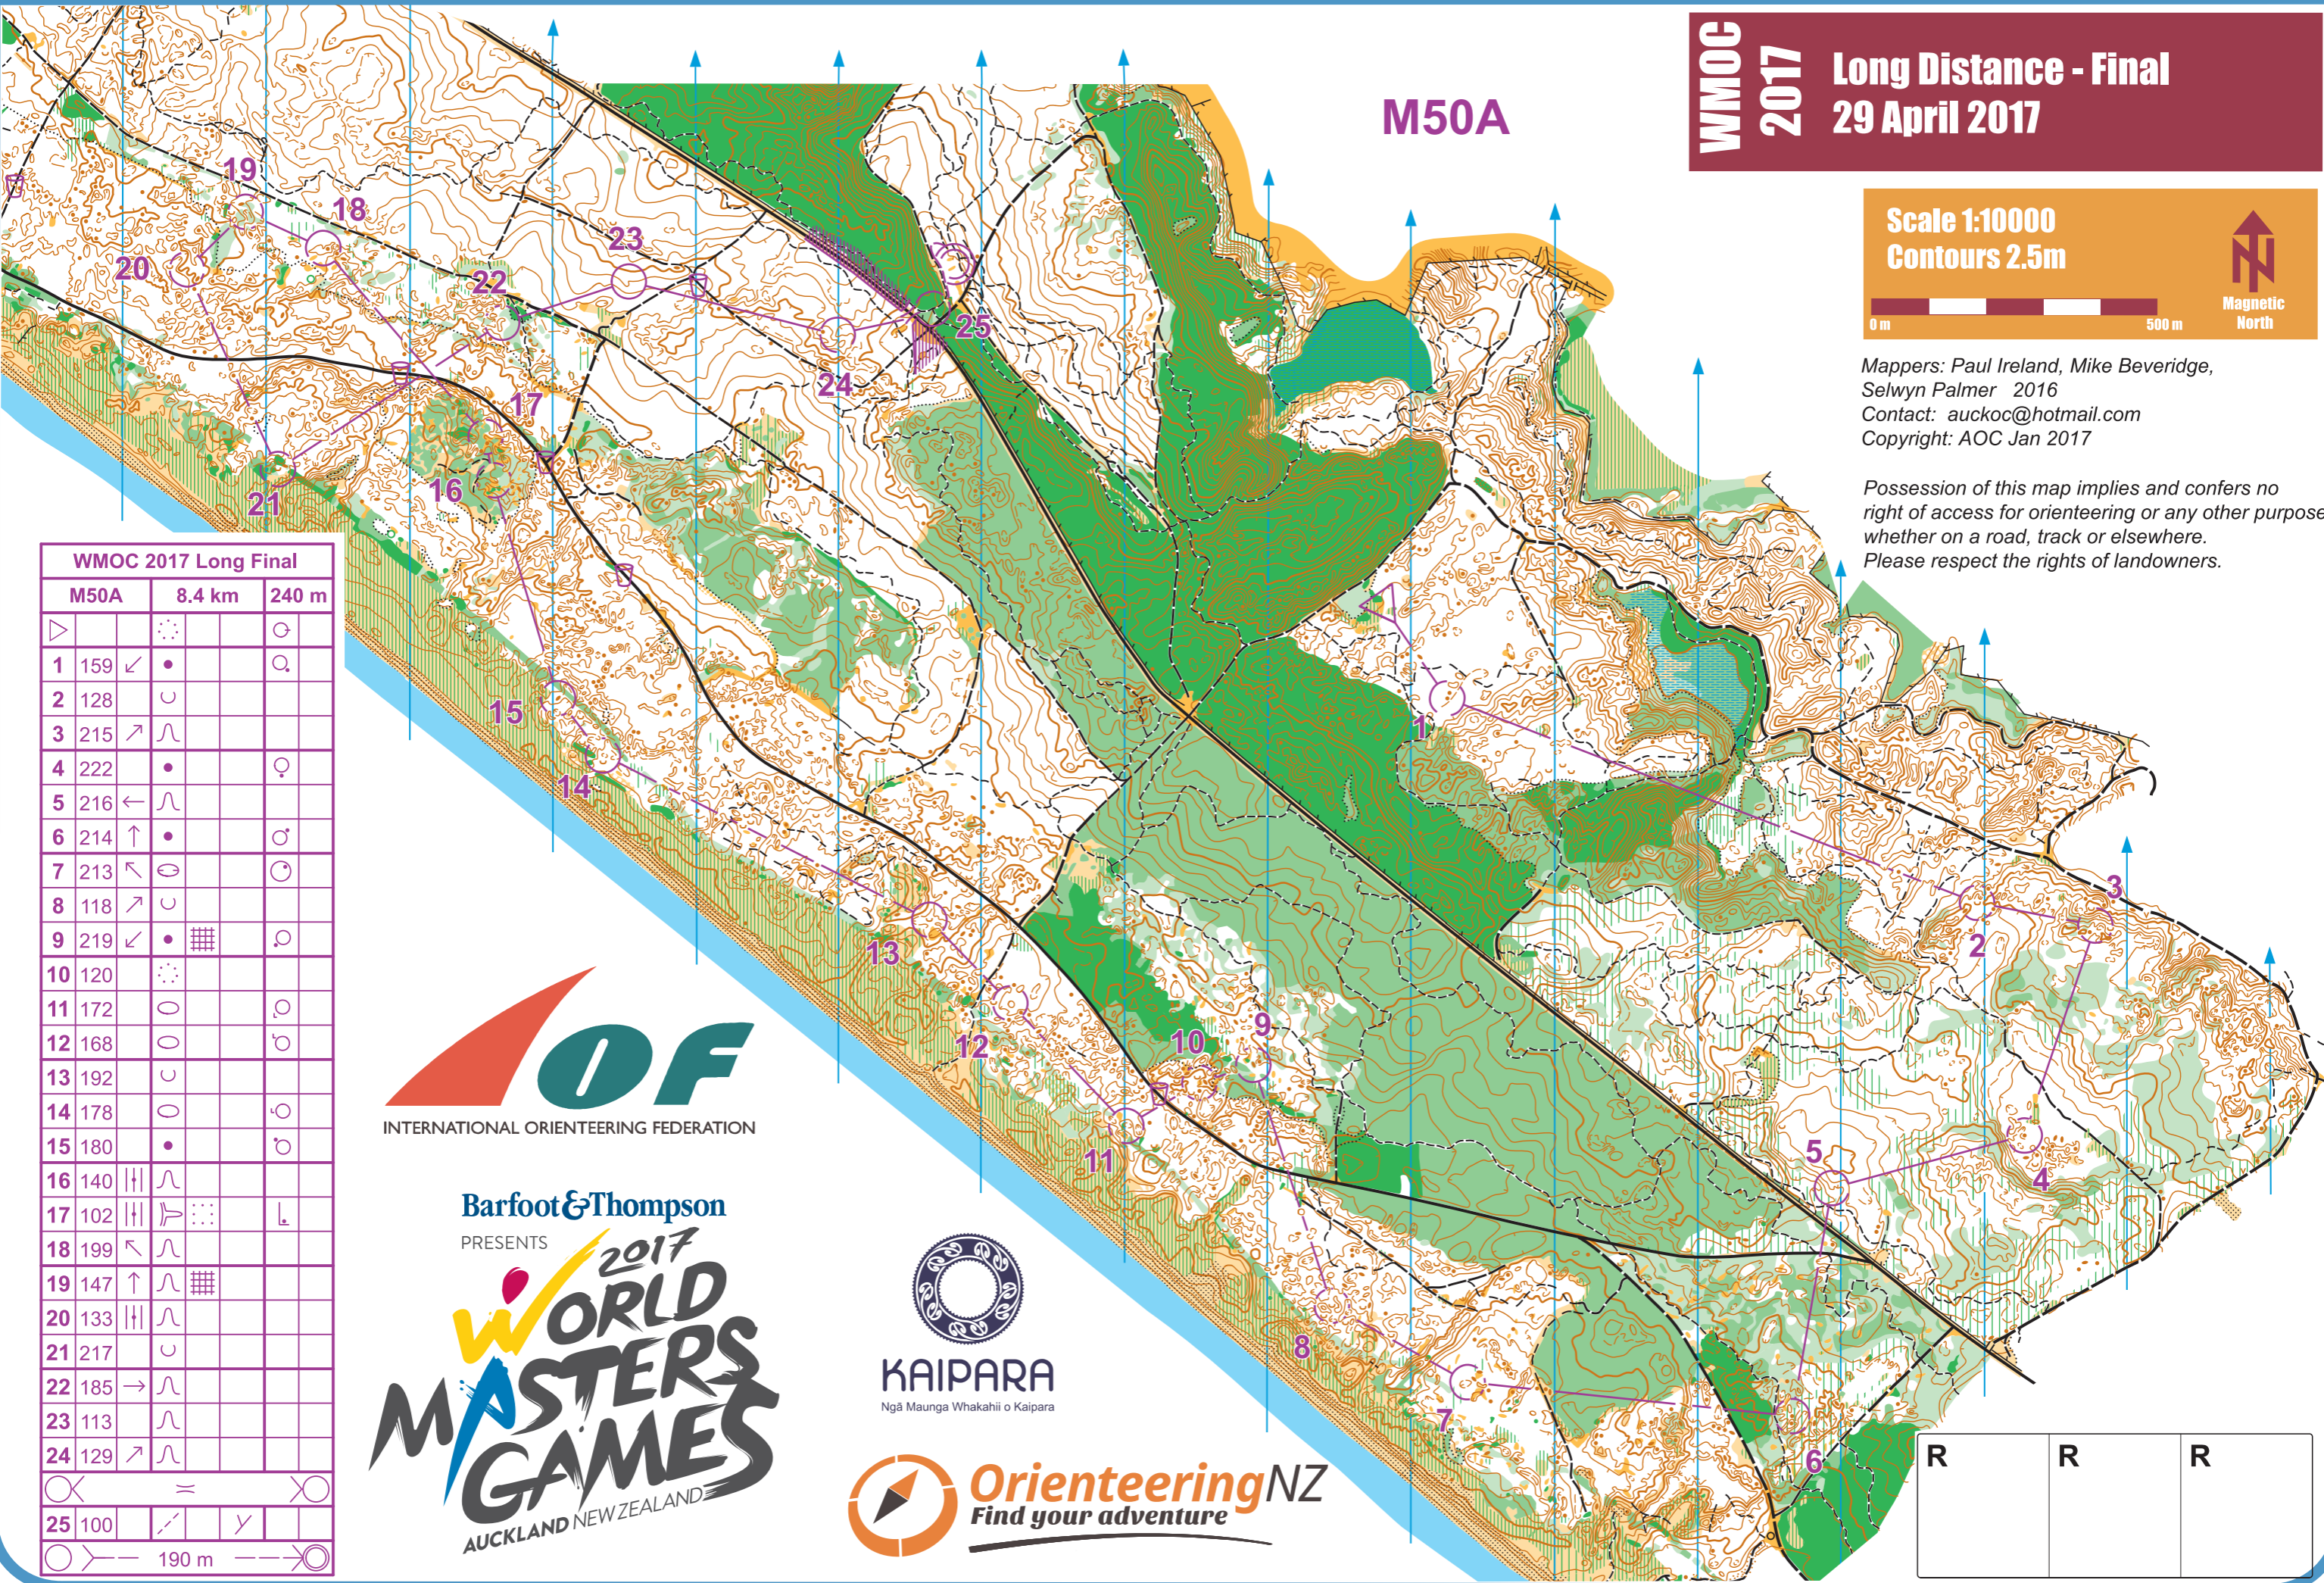

HEDLEY DUNES

WMOG 2017
Long Distance - Final
29 April 2017

Scale 1:10000
 Contours 2.5m

Mappers: Paul Ireland, Mike Beveridge,
 Selwyn Palmer 2016
 Contact: auckoc@hotmail.com
 Copyright: AOC Jan 2017

Possession of this map implies and confers no
 right of access for orienteering or any other purpose,
 whether on a road, track or elsewhere.
 Please respect the rights of landowners.

WMOG 2017 Long Final			
M50A	8.4 km	240 m	
1	159	↙ •	⊙
2	128	∪	
3	215	↗ ∩	
4	222	•	⊙
5	216	← ∩	
6	214	↑ •	⊙
7	213	↖ ∅	⊙
8	118	↗ ∪	
9	219	↙ • ▤	⊙
10	120	∅	
11	172	∅	⊙
12	168	∅	⊙
13	192	∪	
14	178	∅	⊙
15	180	•	⊙
16	140	∩	
17	102	∩ ∅	⊙
18	199	↖ ∩	
19	147	↑ ∩ ▤	
20	133	∩	
21	217	∪	
22	185	→ ∩	
23	113	∩	
24	129	↗ ∩	
25	100	↗ ∩	⊙