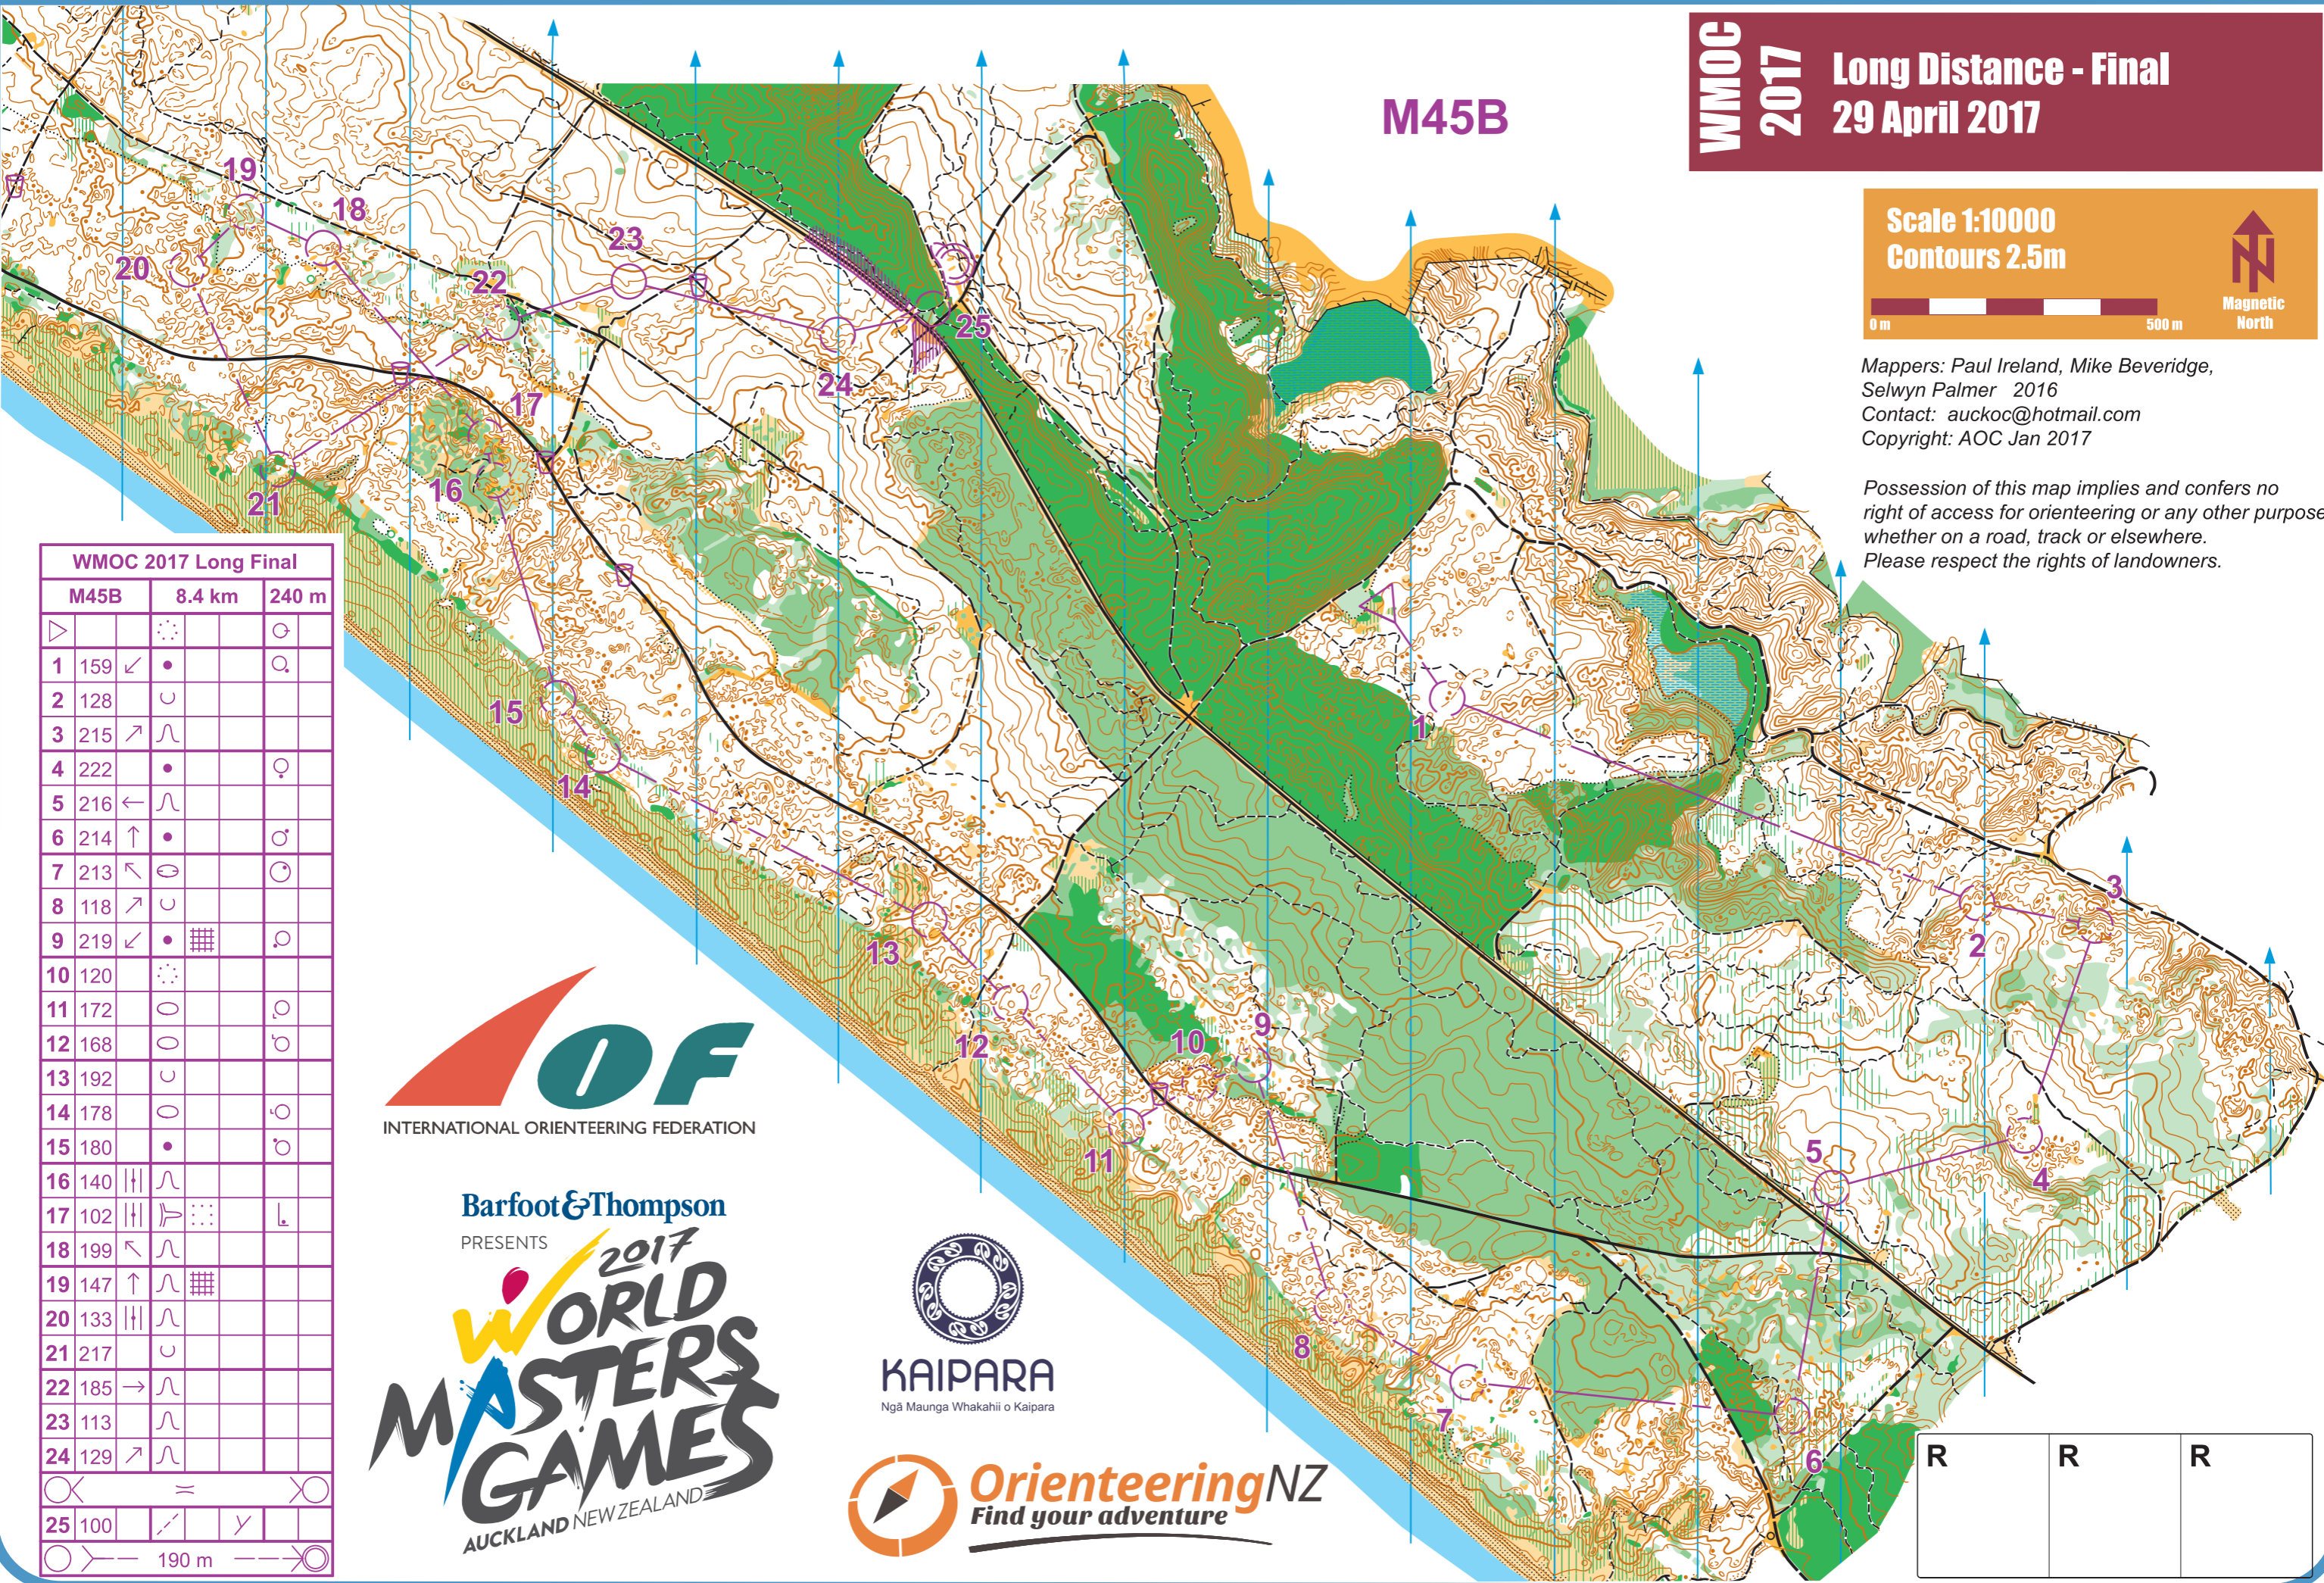

HEDLEY DUNES

WMOG 2017
Long Distance - Final
29 April 2017

Scale 1:10000
 Contours 2.5m

Mappers: Paul Ireland, Mike Beveridge, Selwyn Palmer 2016
 Contact: auckoc@hotmail.com
 Copyright: AOC Jan 2017

Possession of this map implies and confers no right of access for orienteering or any other purpose, whether on a road, track or elsewhere. Please respect the rights of landowners.

WMOG 2017 Long Final			
M45B	8.4 km	240 m	
1	159	✓	•
2	128		∪
3	215	↗	∩
4	222		•
5	216	←	∩
6	214	↑	•
7	213	↖	∅
8	118	↗	∪
9	219	↙	•
10	120		∅
11	172		∅
12	168		∅
13	192		∪
14	178		∅
15	180		•
16	140		∩
17	102		∩
18	199	↖	∩
19	147	↑	∩
20	133		∩
21	217		∪
22	185	→	∩
23	113		∩
24	129	↗	∩
25	100	↗	∩