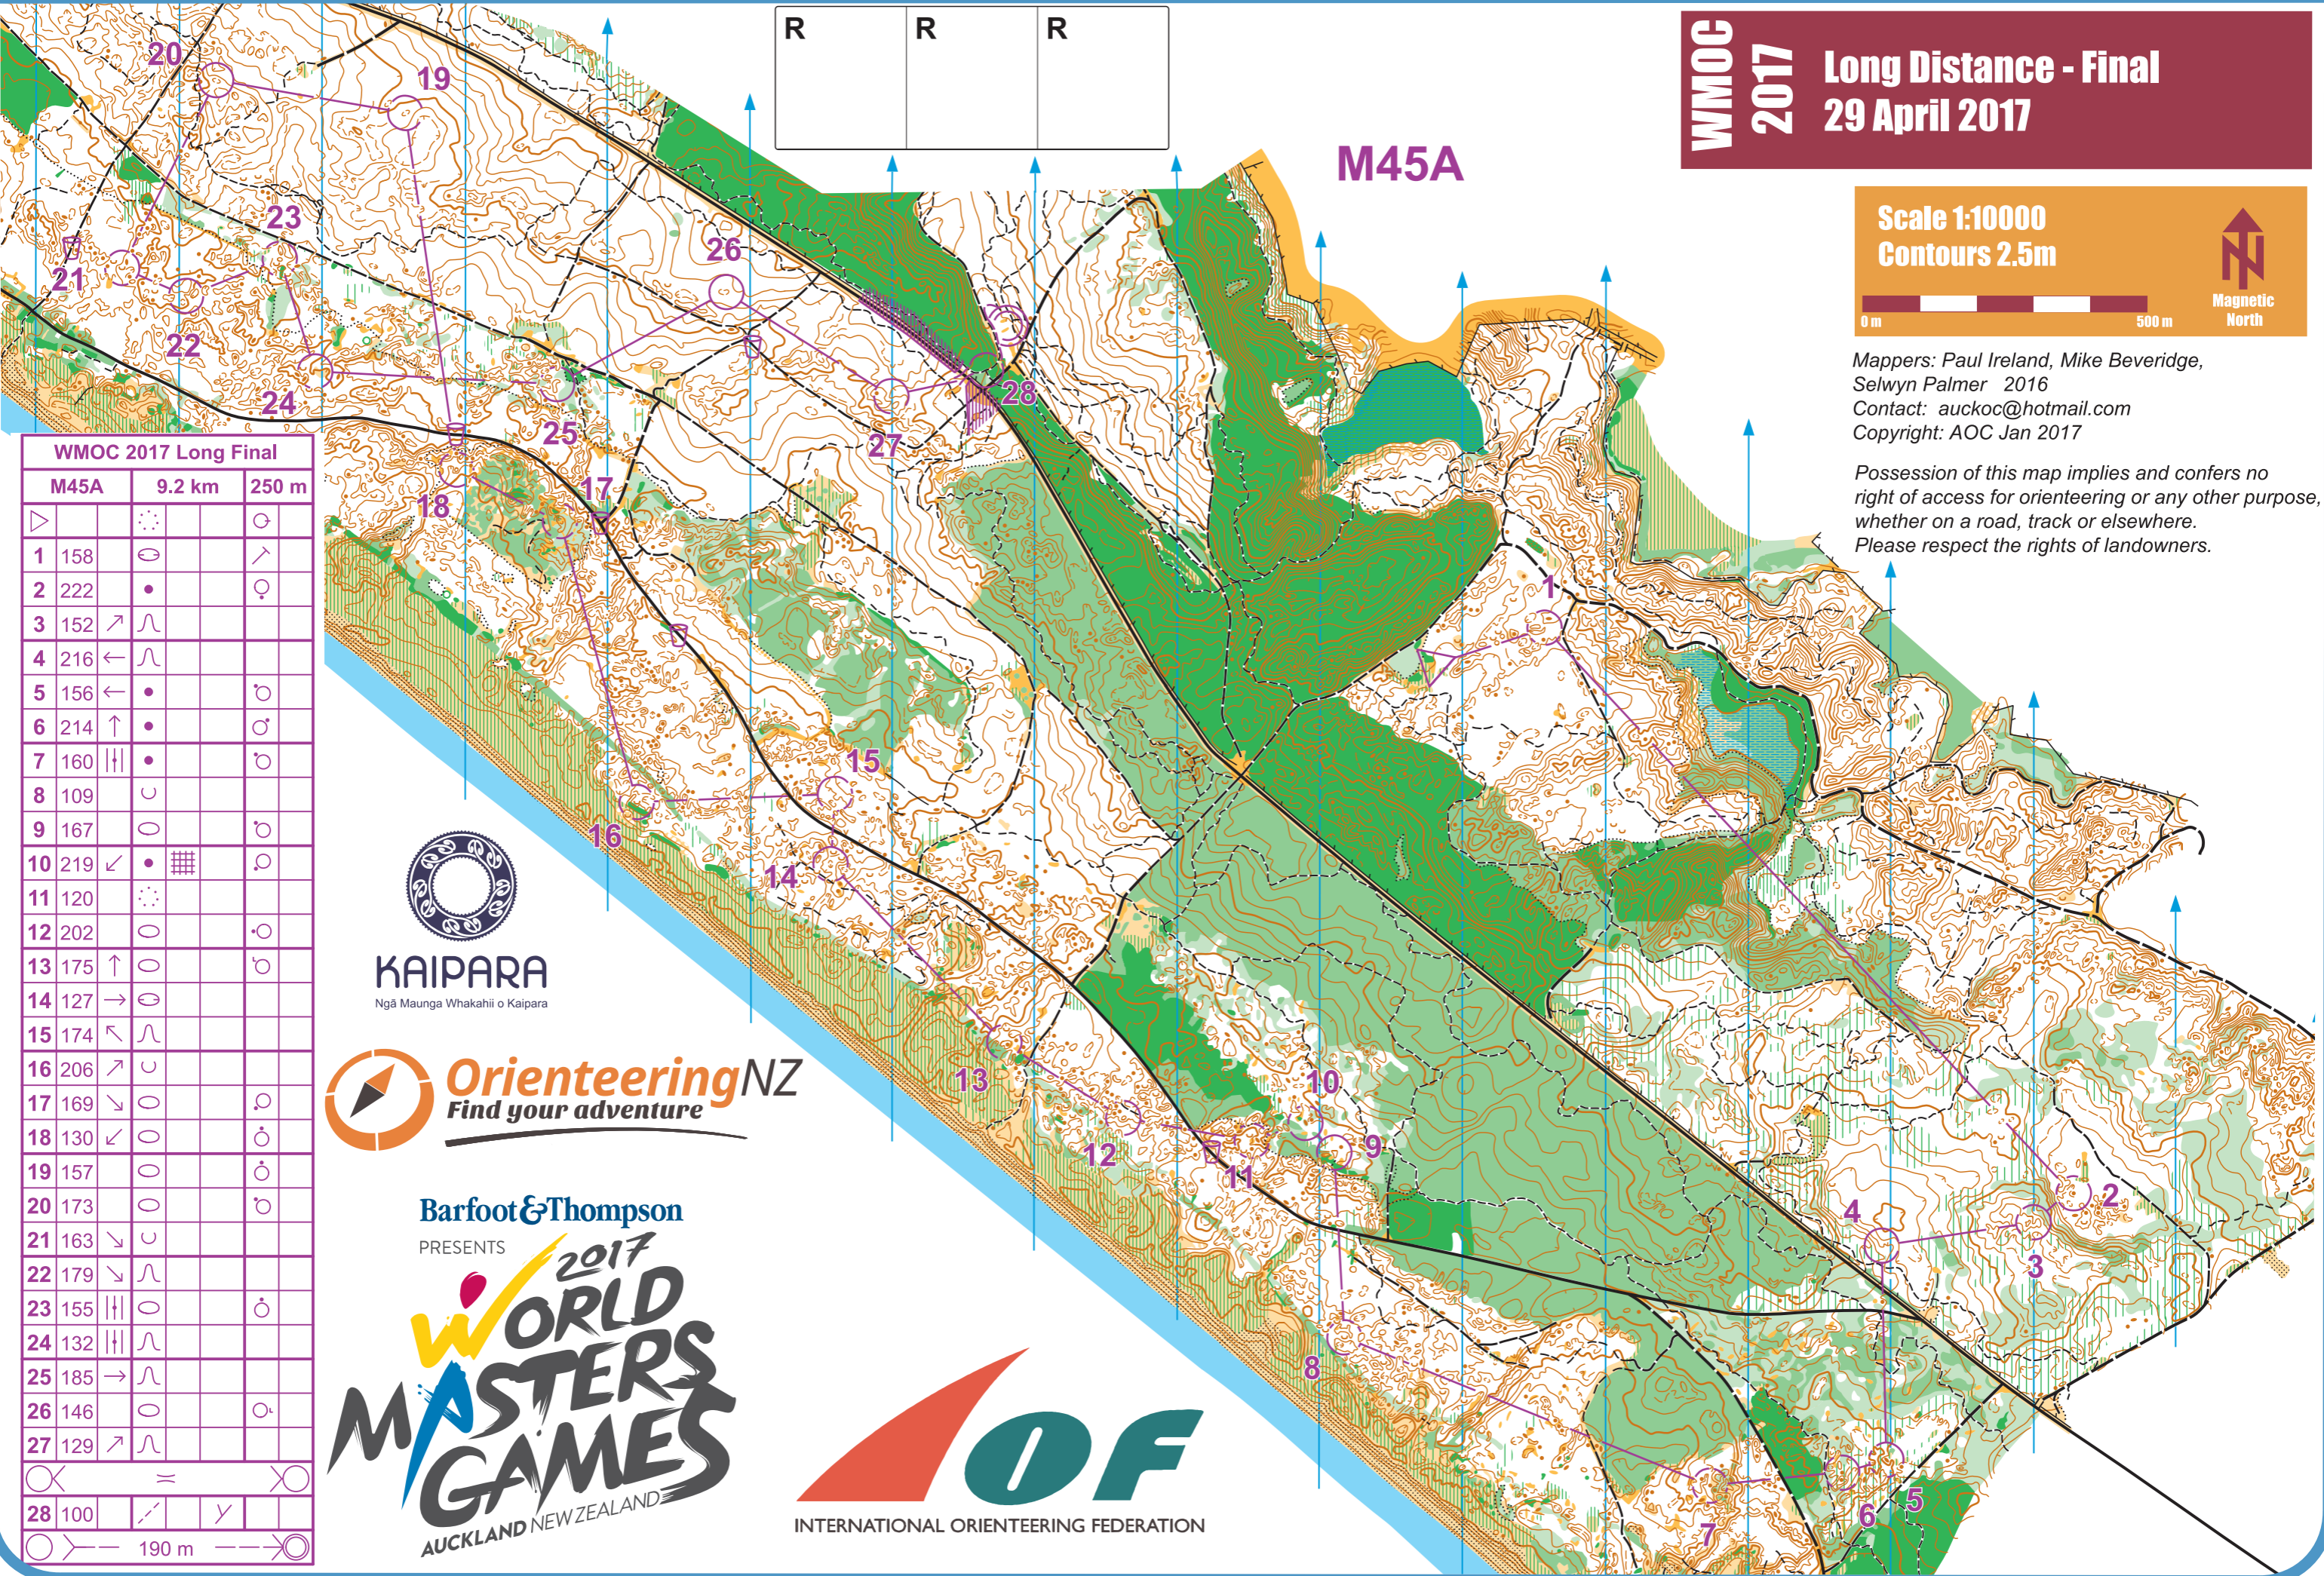

HEDLEY DUNES

WMOG
2017
Long Distance - Final
29 April 2017

Scale 1:10000
Contours 2.5m

0 m 500 m
Magnetic North

Mappers: Paul Ireland, Mike Beveridge,
Selwyn Palmer 2016
Contact: auckoc@hotmail.com
Copyright: AOC Jan 2017

Possession of this map implies and confers no
right of access for orienteering or any other purpose,
whether on a road, track or elsewhere.
Please respect the rights of landowners.

WMOG 2017 Long Final			
M45A	9.2 km	250 m	
▷		⊙	⊙
1 158	⊙		↗
2 222	•		♀
3 152	↗	∩	
4 216	←	∩	
5 156	←	•	⊙
6 214	↑	•	♂
7 160		•	⊙
8 109	∪		
9 167	○		⊙
10 219	↙	•	⊙
11 120	⊙		
12 202	○		⊙
13 175	↑	○	⊙
14 127	→	⊙	
15 174	↖	∩	
16 206	↗	∪	
17 169	↘	○	⊙
18 130	↙	○	⊙
19 157	○		⊙
20 173	○		⊙
21 163	↘	∪	
22 179	↘	∩	
23 155		○	⊙
24 132		∩	
25 185	→	∩	
26 146	○		⊙
27 129	↗	∩	
⊙	=	⊙	
28 100	↗	∪	
○	—	—	○
	190 m		